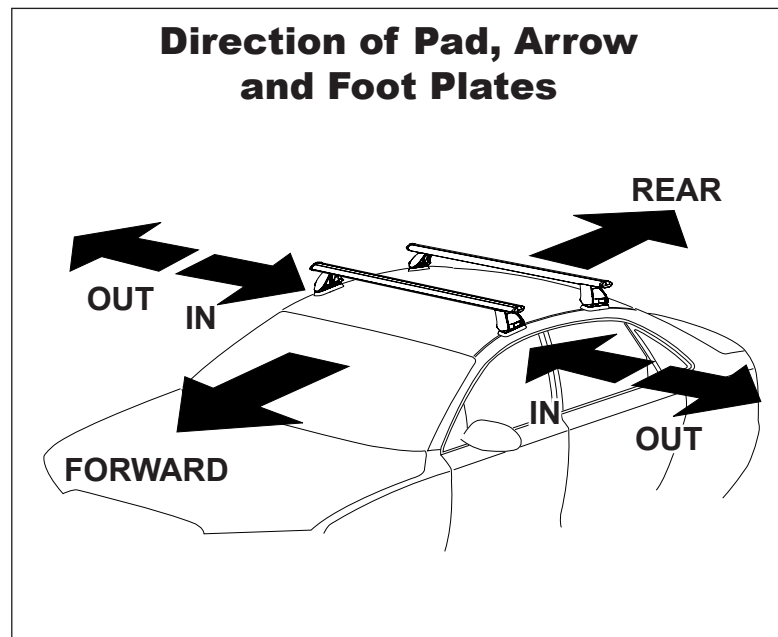

DK118 Rhino-Rack VA, Aero, Euro & HD crossbar instruction

Measurement A: CENTRE of door jamb to CENTRE arrow of leg foot plate.

Measurement B: CENTRE of Front leg foot plate arrow to CENTRE of Rear leg foot plate arrow.

Carrying capacity: Roof rack is rated to 75kg. Please refer to manufacturers handbook for your vehicles maximum roof load capacity. Always use the lower of the two figures.

If your vehicle is not listed on this fitting instruction please refer to your countries Rhino-Rack web site for the latest information.

VEHICLE	Date	Measurement A	Measurement B	Load Rating (includes racks 5kg/11lbs)
Volkswagen R32 (MK5) 5dr hatch (AU/NZ)	07/06-03/10	200mm / 7,7/8"	750mm / 29,17/32"	75kg / 165lbs
Volkswagen R32 (MK5) 5dr hatch (EUR)	05-09	200mm / 7,7/8"	750mm / 29,17/32"	75kg / 165lbs