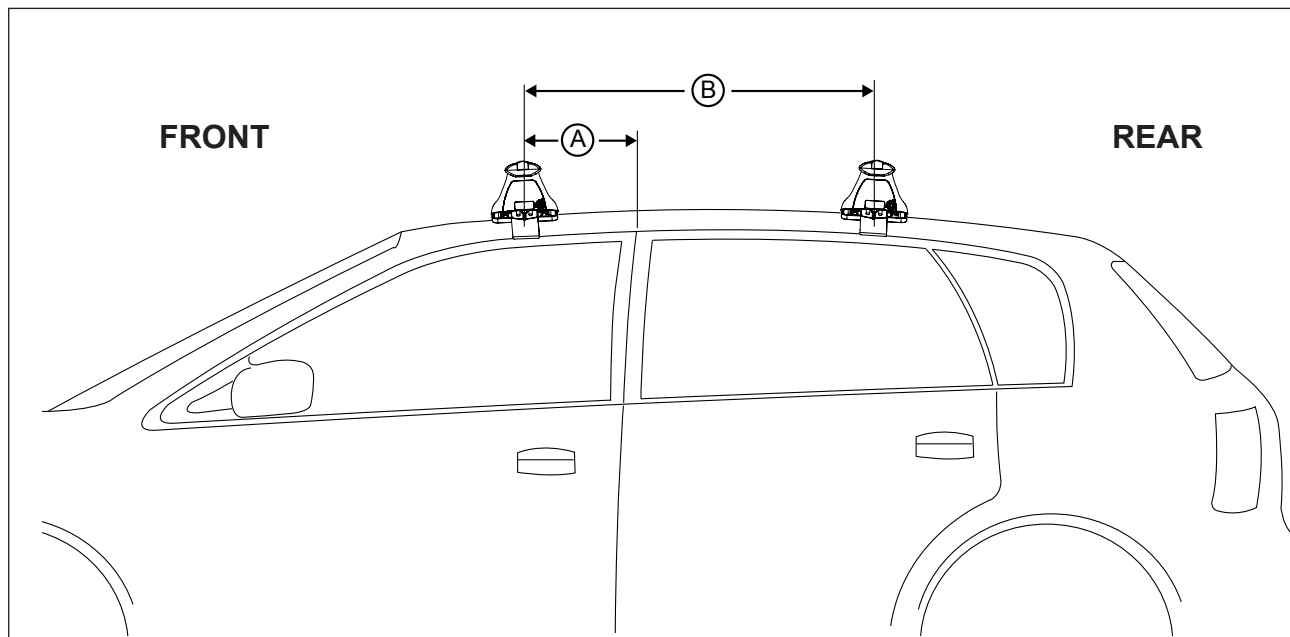

DK118 Rhino-Rack VA, Aero, Euro & HD crossbar instruction

Measurement A: CENTRE of door jamb to CENTRE arrow of leg foot plate.

Measurement B: CENTRE of Front leg foot plate arrow to CENTRE of Rear leg foot plate arrow.

Carrying capacity: Roof rack is rated to 75kg. Please refer to manufacturers handbook for your vehicles maximum roof load capacity. Always use the lower of the two figures.

If your vehicle is not listed on this fitting instruction please refer to your countries Rhino-Rack web site for the latest information.

VEHICLE	Date	Measurement A	Measurement B	Load Rating (includes racks 5kg/11lbs)
Volkswagen R32 (MK5) 5dr hatch (AU/NZ)	07/06-03/10	200mm / 7,7/8"	750mm / 29,17/32"	75kg / 165lbs
Volkswagen R32 (MK5) 5dr hatch (EUR)	05-09	200mm / 7,7/8"	750mm / 29,17/32"	75kg / 165lbs