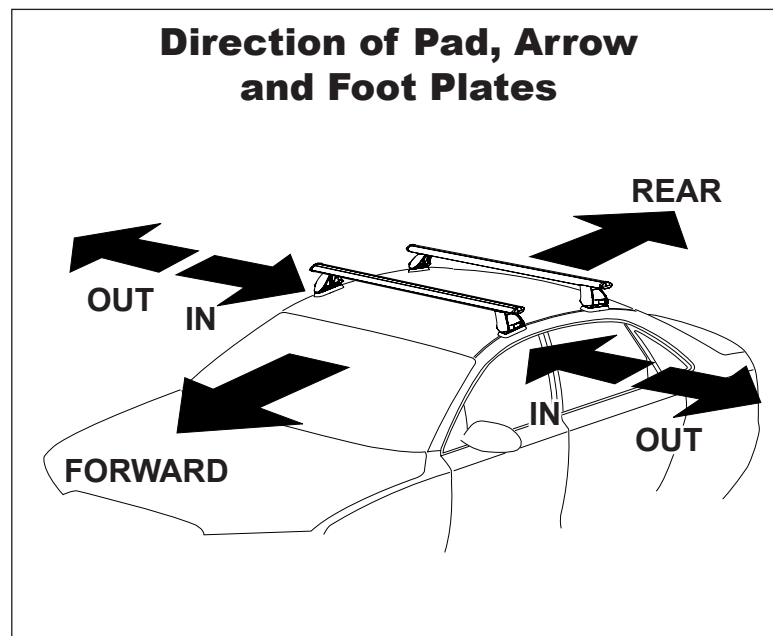

DK118 Rhino-Rack VA, Aero, Euro & HD crossbar instruction

Measurement A: CENTRE of door jamb to CENTRE arrow of leg foot plate.

Measurement B: CENTRE of Front leg foot plate arrow to CENTRE of Rear leg foot plate arrow.

Carrying capacity: Roof rack is rated to 75kg. Please refer to manufacturers handbook for your vehicles maximum roof load capacity. Always use the lower of the two figures.

If your vehicle is not listed on this fitting instruction please refer to your countries Rhino-Rack web site for the latest information.

VEHICLE	Date	Measurement A	Measurement B	Load Rating (includes racks 5kg/11lbs)
Volkswagen Golf (MK5) 5dr hatch (AU/NZ)	08/04-9/09	200mm / 7,7/8"	750mm / 29,17/32"	75kg / 165lbs
Volkswagen Golf (MK5) 5dr hatch (EUR)	04-09	200mm / 7,7/8"	750mm / 29,17/32"	75kg / 165lbs
Volkswagen Rabbit (MK5) 5dr hatch (USA)	06-09	200mm / 7,7/8"	750mm / 29,17/32"	75kg / 165lbs
Volkswagen GTI (MK5) 5dr hatch (AU/NZ)	08/04-9/09	200mm / 7,7/8"	750mm / 29,17/32"	75kg / 165lbs
Volkswagen GTI (MK5) 5dr hatch (EUR)	04-09	200mm / 7,7/8"	750mm / 29,17/32"	75kg / 165lbs
Volkswagen GTI (MK5) 5dr hatch (USA)	06-09	200mm / 7,7/8"	750mm / 29,17/32"	75kg / 165lbs