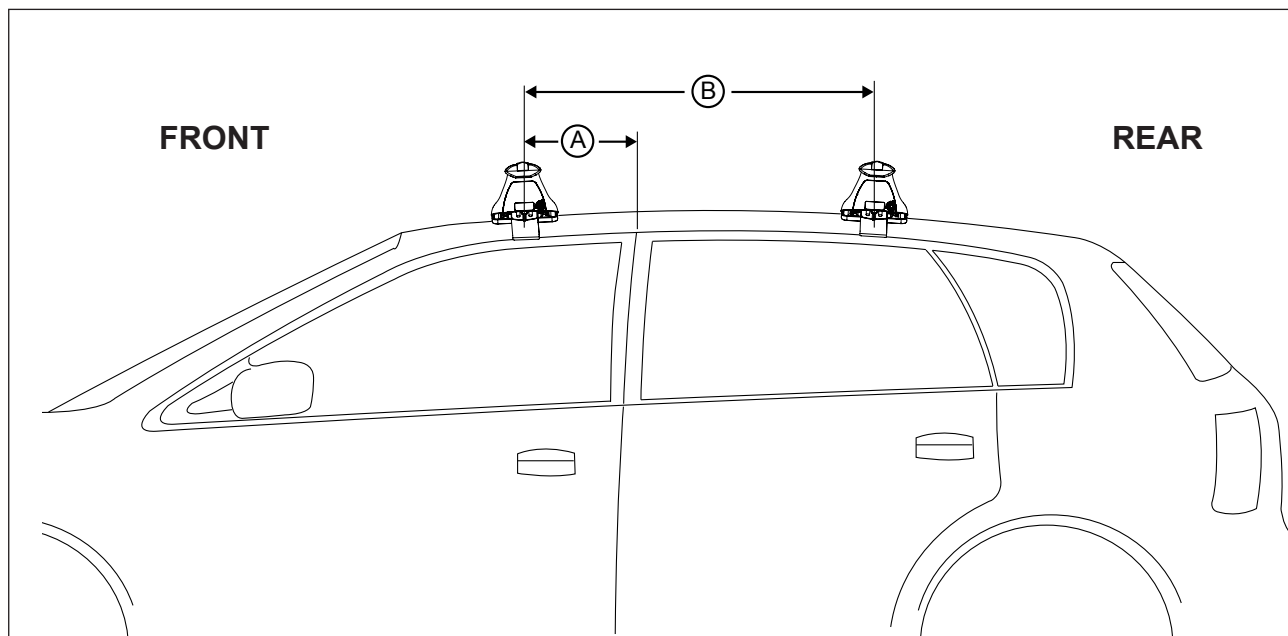

DK118 Rhino-Rack VA, Aero, Euro & HD crossbar instruction

Measurement A: CENTRE of door jamb to CENTRE arrow of leg foot plate.

Measurement B: CENTRE of Front leg foot plate arrow to CENTRE of Rear leg foot plate arrow.

Carrying capacity: Roof rack is rated to 75kg. Please refer to manufacturers handbook for your vehicles maximum roof load capacity. Always use the lower of the two figures.

If your vehicle is not listed on this fitting instruction please refer to your countries Rhino-Rack web site for the latest information.

VEHICLE	Date	Measurement A	Measurement B	Load Rating (includes racks 5kg/11lbs)
Volkswagen Golf (MK5) 5dr hatch (AU/NZ)	08/04-9/09	200mm / 7,7/8"	750mm / 29,17/32"	75kg / 165lbs
Volkswagen Golf (MK5) 5dr hatch (EUR)	04-09	200mm / 7,7/8"	750mm / 29,17/32"	75kg / 165lbs
Volkswagen Rabbit (MK5) 5dr hatch (USA)	06-09	200mm / 7,7/8"	750mm / 29,17/32"	75kg / 165lbs
Volkswagen GTI (MK5) 5dr hatch (AU/NZ)	08/04-9/09	200mm / 7,7/8"	750mm / 29,17/32"	75kg / 165lbs
Volkswagen GTI (MK5) 5dr hatch (EUR)	04-09	200mm / 7,7/8"	750mm / 29,17/32"	75kg / 165lbs
Volkswagen GTI (MK5) 5dr hatch (USA)	06-09	200mm / 7,7/8"	750mm / 29,17/32"	75kg / 165lbs