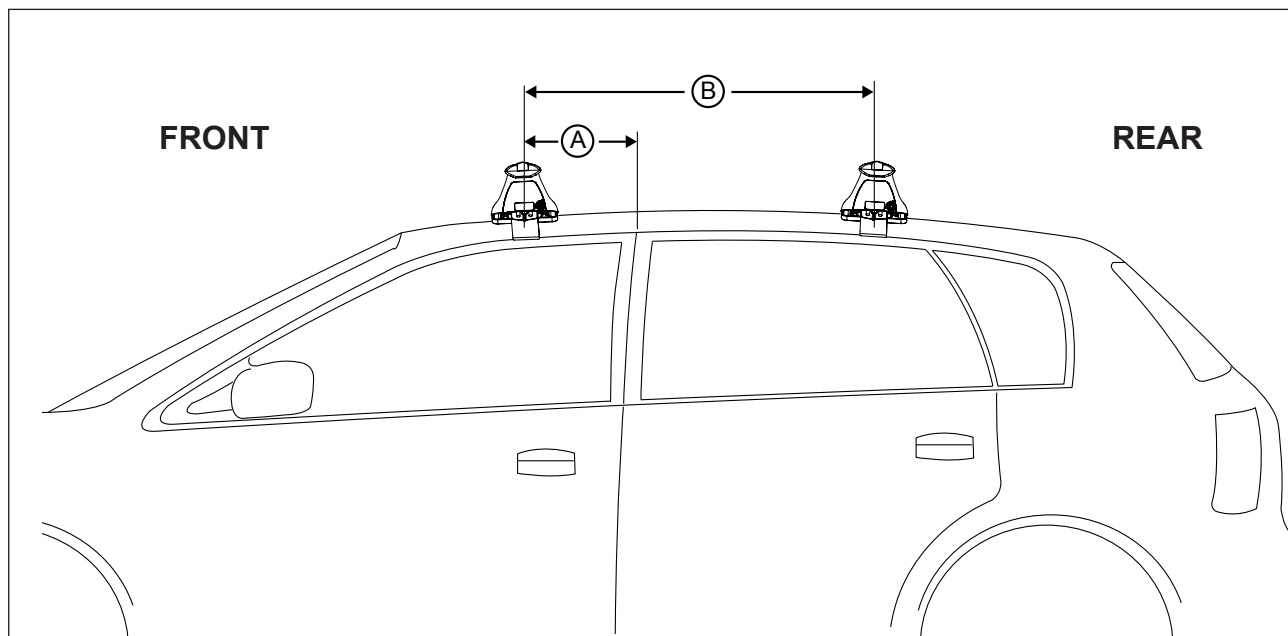

DK092 Rhino-Rack VA, Aero, Euro & HD crossbar instruction

Measurement A: CENTRE of door jamb to CENTRE arrow of leg foot plate.

Measurement B: CENTRE of Front leg foot plate arrow to CENTRE of Rear leg foot plate arrow.

Carrying capacity: Roof rack is rated to 75kg. Please refer to manufacturers handbook for your vehicles maximum roof load capacity. Always use the lower of the two figures.

If your vehicle is not listed on this fitting instruction please refer to your countries Rhino-Rack web site for the latest information.

VEHICLE	Date	Measurement A	Measurement B	Load Rating (includes racks 5kg/ 11lbs)
VW Golf MkIV (1J) 5dr hatch	98-04	350mm / 13,25/32"	700mm / 27,9/16"	75kg / 165lbs
VW Golf City MkIV (1J) 5dr hatch	07-10	350mm / 13,25/32"	700mm / 27,9/16"	75kg / 165lbs
VW Bora MkIV (1J) 4dr sedan	99-07	340mm / 13,25/64"	700mm / 27,9/16"	75kg / 165lbs
VW Jetta MkIV 4dr sedan	99-05	340mm / 13,25/64"	700mm / 27,9/16"	75kg / 165lbs
VW Jetta City MkIV 4dr sedan	07-10	340mm / 13,25/64"	700mm / 27,9/16"	75kg / 165lbs