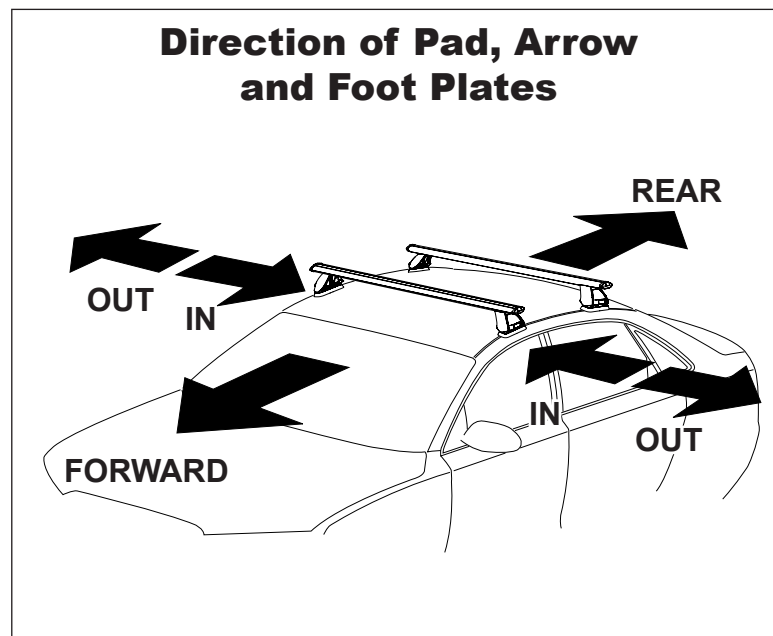

DK092 Rhino-Rack VA, Aero, Euro & HD crossbar instruction

Measurement A: CENTRE of door jamb to CENTRE arrow of leg foot plate.

Measurement B: CENTRE of Front leg foot plate arrow to CENTRE of Rear leg foot plate arrow.

Carrying capacity: Roof rack is rated to 75kg. Please refer to manufacturers handbook for your vehicles maximum roof load capacity. Always use the lower of the two figures.

If your vehicle is not listed on this fitting instruction please refer to your countries Rhino-Rack web site for the latest information.

VEHICLE	Date	Measurement A	Measurement B	Load Rating (includes racks 5kg/ 11lbs)
VW Golf MkIV (1J) 5dr hatch	98-04	350mm / 13,25/32"	700mm / 27,9/16"	75kg / 165lbs
VW Golf City MkIV (1J) 5dr hatch	07-10	350mm / 13,25/32"	700mm / 27,9/16"	75kg / 165lbs
VW Bora MkIV (1J) 4dr sedan	99-07	340mm / 13,25/64"	700mm / 27,9/16"	75kg / 165lbs
VW Jetta MkIV 4dr sedan	99-05	340mm / 13,25/64"	700mm / 27,9/16"	75kg / 165lbs
VW Jetta City MkIV 4dr sedan	07-10	340mm / 13,25/64"	700mm / 27,9/16"	75kg / 165lbs