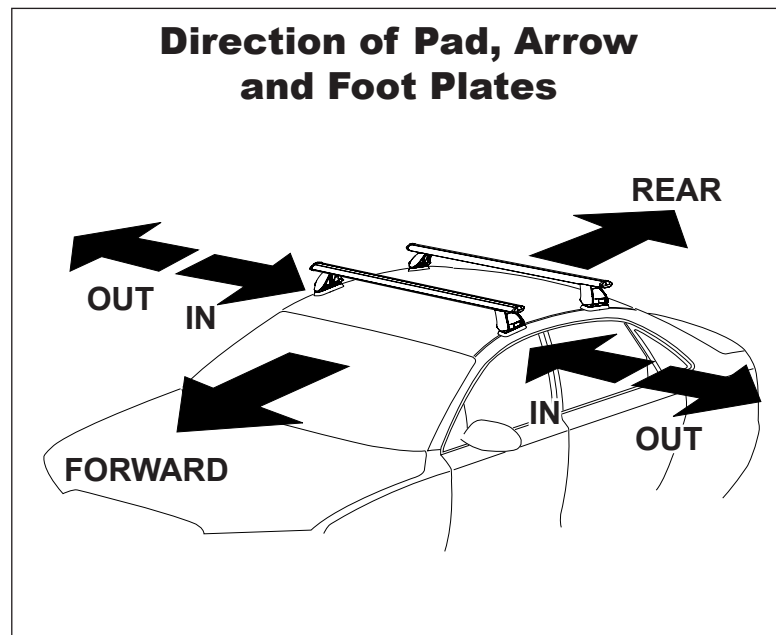

DK064 Rhino-Rack VA, Aero, Euro & HD crossbar instruction

Measurement A: CENTRE of door jamb to CENTRE arrow of leg foot plate.

Measurement B: CENTRE of Front leg foot plate arrow to CENTRE of Rear leg foot plate arrow.

Carrying capacity: Roof rack is rated to 75kg. Please refer to manufacturers handbook for your vehicles maximum roof load capacity. Always use the lower of the two figures.

If your vehicle is not listed on this fitting instruction please refer to your countries Rhino-Rack web site for the latest information.

VEHICLE	Date	Measurement A	Measurement B	Load Rating (includes racks 5kg/11lbs)
Mazda 121 Metro 5dr Hatch (AU/NZ)	10/96-12/00	300mm / 11,13/16"	750mm / 29,17/32"	50kg / 110lbs
VW Golf (MK5) 3dr Hatch (AU/NZ)	07/06-09/09	250mm / 9,27/32"	700mm / 27,9/16"	75kg / 165lbs
VW Golf (MK5) 3dr Hatch (EUR)	06-09	250mm / 9,27/32"	700mm / 27,9/16"	75kg / 165lbs
VW Rabbit (MK5) 3dr Hatch (USA)	06-09	250mm / 9,27/32"	700mm / 27,9/16"	75kg / 165lbs
VW GTI (MK5) 3dr Hatch (AU/NZ)	11/06-09/09	250mm / 9,27/32"	700mm / 27,9/16"	75kg / 165lbs
VW GTI (MK5) 3dr Hatch (EUR)	06-09	250mm / 9,27/32"	700mm / 27,9/16"	75kg / 165lbs