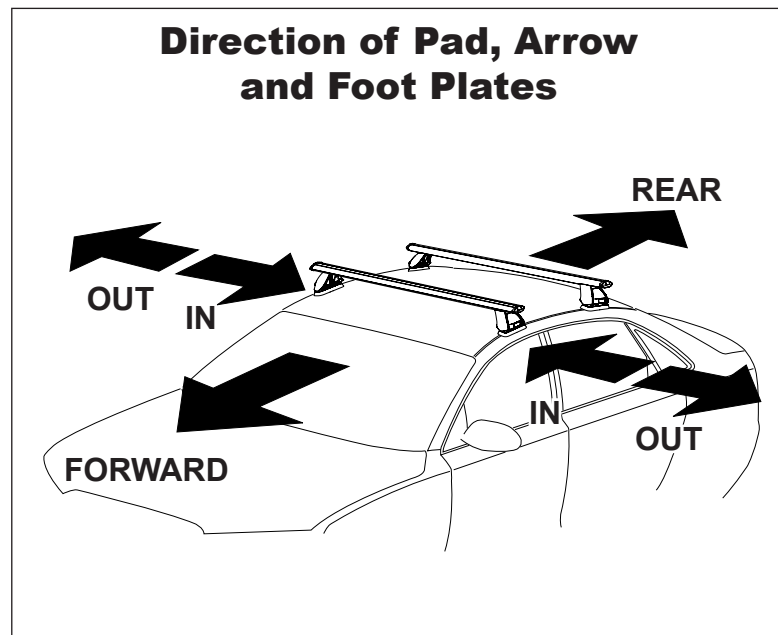

DK064 Rhino-Rack VA, Aero, Euro & HD crossbar instruction

Measurement A: CENTRE of door jamb to CENTRE arrow of leg foot plate.

Measurement B: CENTRE of Front leg foot plate arrow to CENTRE of Rear leg foot plate arrow.

Carrying capacity: Roof rack is rated to 75kg. Please refer to manufacturers handbook for your vehicles maximum roof load capacity. Always use the lower of the two figures.

If your vehicle is not listed on this fitting instruction please refer to your countries Rhino-Rack web site for the latest information.

VEHICLE	Date	Measurement A	Measurement B	Load Rating (includes racks 5kg/ 11lbs)
VW Golf R (MK6) 3dr Hatch (USA)	12-	250mm / 9,27/32"	700mm / 27,9/16"	75kg / 165lbs