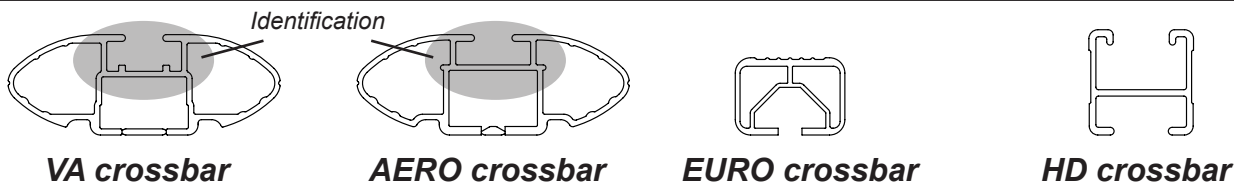

DK064 Rhino-Rack VA, Aero, Euro & HD crossbar instruction

IDENTIFICATION CHART

Vehicle	Date	Crossbar	FRONT CROSSBAR					REAR CROSSBAR						
			Front Right Pad/ Clamp	Front Left Pad/ Clamp	Measurement strip length per side	Measurement strip length per side	Measurement Distance (x)	Foot plate arrow direction	Rear Right Pad/ Clamp	Rear Left Pad/ Clamp	Measurement strip length per side	Measurement strip length per side	Measurement Distance (x)	Foot plate arrow direction
Mazda 121 Metro 5dr Hatch (AU/NZ)	10/96-12/00	1180mm	M366 SUB0149		185mm	130mm	916mm / 36,1/16"	OUT	M366 SUB0150		174mm	119mm	916mm / 36,1/16"	OUT
			Arrow FORWARD						Arrow FORWARD					
VW Golf (MK5) 3dr Hatch (AU/NZ)	07/06-09/09	1180mm	M366 SUB0149		184mm	129mm	936mm / 36,27/32"	OUT	M366 SUB0150		185mm	130mm	938mm / 36,59/64"	OUT
			Arrow FORWARD						Arrow FORWARD					
VW Golf (MK5) 3dr Hatch (EUR)	06-09	1180mm	M366 SUB0149		184mm	129mm	936mm / 36,27/32"	OUT	M366 SUB0150		185mm	130mm	938mm / 36,59/64"	OUT
			Arrow FORWARD						Arrow FORWARD					
VW Rabbit (MK5) 3dr Hatch (USA)	06-09	1180mm	M366 SUB0149		184mm	129mm	936mm / 36,27/32"	OUT	M366 SUB0150		185mm	130mm	938mm / 36,59/64"	OUT
			Arrow FORWARD						Arrow FORWARD					
VW GTI (MK5) 3dr Hatch(AU/NZ)	11/06-09/09	1180mm	M366 SUB0149		184mm	129mm	936mm / 36,27/32"	OUT	M366 SUB0150		185mm	130mm	938mm / 36,59/64"	OUT
			Arrow FORWARD						Arrow FORWARD					