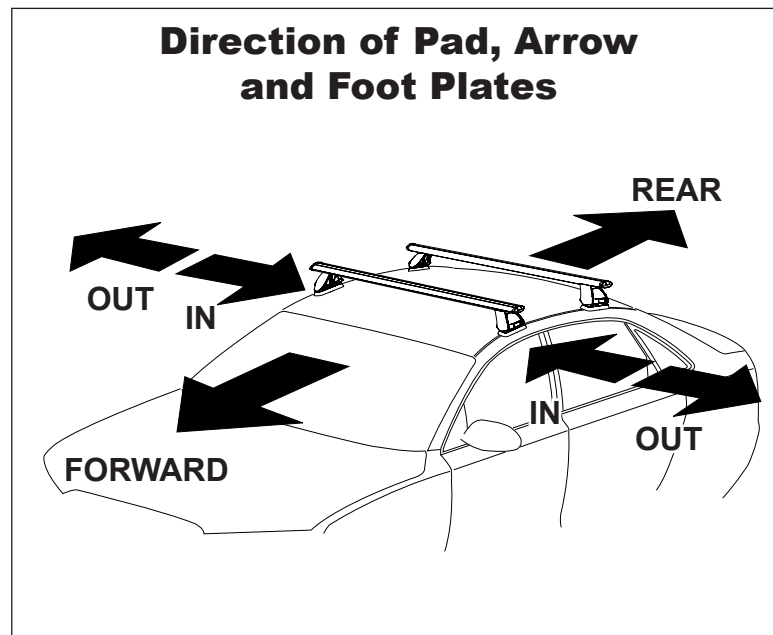

DK064 Rhino-Rack VA, Aero, Euro & HD crossbar instruction

Measurement A: CENTRE of door jamb to CENTRE arrow of leg foot plate.

Measurement B: CENTRE of Front leg foot plate arrow to CENTRE of Rear leg foot plate arrow.

Carrying capacity: Roof rack is rated to 75kg. Please refer to manufacturers handbook for your vehicles maximum roof load capacity. Always use the lower of the two figures.

If your vehicle is not listed on this fitting instruction please refer to your countries Rhino-Rack web site for the latest information.

VEHICLE	Date	Measurement A	Measurement B	Load Rating (includes racks 5kg/11lbs)
VW GTI (MK5) 3dr Hatch (USA)	06-09	250mm / 9,27/32"	600mm	75kg / 165lbs
VW Golf/GTI (MK6) 3dr Hatch (AU/NZ)	10/09-	250mm / 9,27/32"	700mm / 27,9/16"	75kg / 165lbs
VW Golf/GTI (MK6) 3dr Hatch (EUR)	09-	250mm / 9,27/32"	700mm / 27,9/16"	75kg / 165lbs
VW Golf/GTI (MK6) 3dr Hatch (USA)	10-	250mm / 9,27/32"	700mm / 27,9/16"	75kg / 165lbs
VW Golf R (MK6) 3dr Hatch (AU/NZ)	06/10-	250mm / 9,27/32"	700mm / 27,9/16"	75kg / 165lbs
VW Golf R (MK6) 3dr Hatch (EUR)	10-	250mm / 9,27/32"	700mm / 27,9/16"	75kg / 165lbs