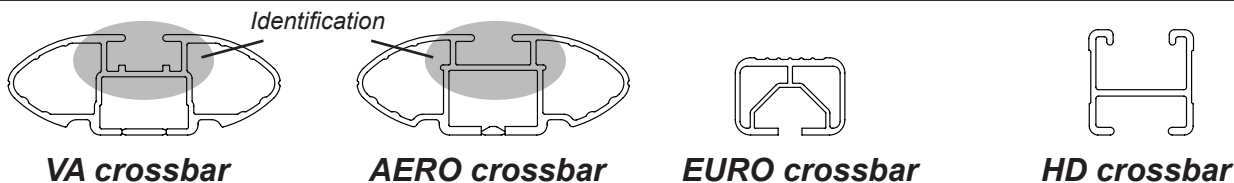

DK064 Rhino-Rack VA, Aero, Euro & HD crossbar instruction

IDENTIFICATION CHART

Vehicle	Date	Crossbar	FRONT CROSSBAR					REAR CROSSBAR						
			Front Right Pad/ Clamp	Front Left Pad/ Clamp	Measurement strip length per side	Measurement strip length per side	Measurement Distance (x)	Foot plate arrow direction	Rear Right Pad/ Clamp	Rear Left Pad/ Clamp	Measurement strip length per side	Measurement strip length per side	Measurement Distance (x)	Foot plate arrow direction
VW Golf R (MK6) 3dr Hatch (AU/NZ)	06/10-	1180mm	M366 SUB0149	184mm	129mm	936mm / 36,27/32"	OUT	M366 SUB0150	185mm	130mm	938mm / 36,59/64"	OUT		
			Arrow FORWARD					Arrow FORWARD						
VW Golf R (MK6) 3dr Hatch (EUR)	10-	1180mm	M366 SUB0149	184mm	129mm	936mm / 36,27/32"	OUT	M366 SUB0150	185mm	130mm	938mm / 36,59/64"	OUT		
			Arrow FORWARD					Arrow FORWARD						
VW Golf R (MK6) 3dr Hatch (USA)	12-	1180mm	M366 SUB0149	184mm	129mm	936mm / 36,27/32"	OUT	M366 SUB0150	185mm	130mm	938mm / 36,59/64"	OUT		
			Arrow FORWARD					Arrow FORWARD