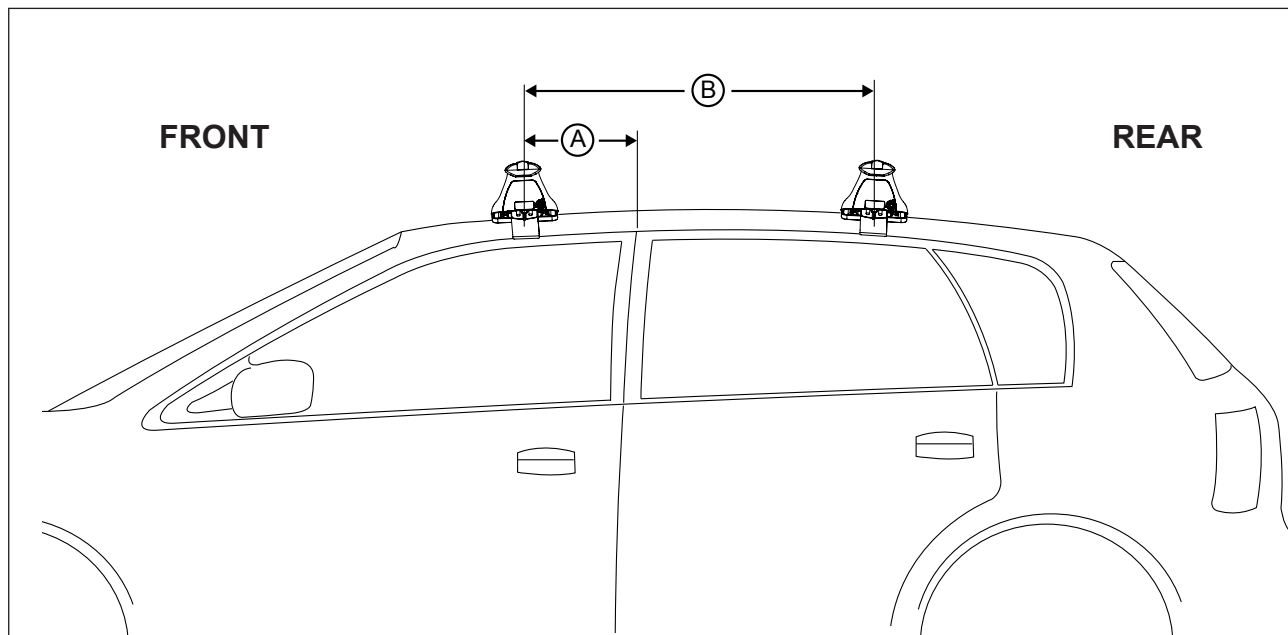

DK064 Rhino-Rack VA, Aero, Euro & HD crossbar instruction

Measurement A: CENTRE of door jamb to CENTRE arrow of leg foot plate.

Measurement B: CENTRE of Front leg foot plate arrow to CENTRE of Rear leg foot plate arrow.

Carrying capacity: Roof rack is rated to 75kg. Please refer to manufacturers handbook for your vehicles maximum roof load capacity. Always use the lower of the two figures.

If your vehicle is not listed on this fitting instruction please refer to your countries Rhino-Rack web site for the latest information.

VEHICLE	Date	Measurement A	Measurement B	Load Rating (includes racks 5kg/11lbs)
Mazda 121 Metro 5dr Hatch (AU/NZ)	10/96-12/00	300mm / 11,13/16"	750mm / 29,17/32"	50kg / 110lbs
VW Golf (MK5) 3dr Hatch (AU/NZ)	07/06-09/09	250mm / 9,27/32"	700mm / 27,9/16"	75kg / 165lbs
VW Golf (MK5) 3dr Hatch (EUR)	06-09	250mm / 9,27/32"	700mm / 27,9/16"	75kg / 165lbs
VW Rabbit (MK5) 3dr Hatch (USA)	06-09	250mm / 9,27/32"	700mm / 27,9/16"	75kg / 165lbs
VW GTI (MK5) 3dr Hatch (AU/NZ)	11/06-09/09	250mm / 9,27/32"	700mm / 27,9/16"	75kg / 165lbs
VW GTI (MK5) 3dr Hatch (EUR)	06-09	250mm / 9,27/32"	700mm / 27,9/16"	75kg / 165lbs