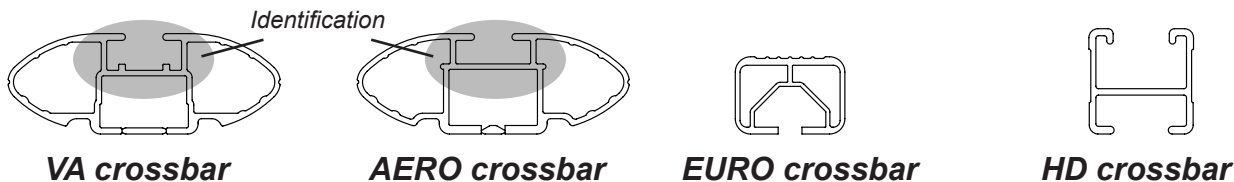

DK064 Rhino-Rack VA, Aero, Euro & HD crossbar instruction

IDENTIFICATION CHART

Vehicle	Date	Crossbar	FRONT CROSSBAR					REAR CROSSBAR						
			Front Right Pad/ Clamp	Front Left Pad/ Clamp	Measurement strip length per side	Measurement strip length per side	Measurement Distance (x)	Foot plate arrow direction	Rear Right Pad/ Clamp	Rear Left Pad/ Clamp	Measurement strip length per side	Measurement strip length per side	Measurement Distance (x)	Foot plate arrow direction
VW GTI (MK5) 3dr Hatch (EUR)	06-09	1180mm	M366 SUB0149	184mm	129mm	936mm / 36,27/32"	OUT	M366 SUB0150	185mm	130mm	938mm / 36,59/64"	OUT		
			Arrow FORWARD					Arrow FORWARD						
VW GTI (MK5) 3dr Hatch (USA)	06-09	1180mm	M366 SUB0149	184mm	129mm	936mm / 36,27/32"	OUT	M366 SUB0150	185mm	130mm	938mm / 36,59/64"	OUT		
			Arrow FORWARD					Arrow FORWARD						
VW Golf/GTI (MK6) 3dr Hatch (AU/NZ)	10/09-	1180mm	M366 SUB0149	184mm	129mm	936mm / 36,27/32"	OUT	M366 SUB0150	185mm	130mm	938mm / 36,59/64"	OUT		
			Arrow FORWARD					Arrow FORWARD						
VW Golf/GTI (MK6) 3dr Hatch (EUR)	09-	1180mm	M366 SUB0149	184mm	129mm	936mm / 36,27/32"	OUT	M366 SUB0150	185mm	130mm	938mm / 36,59/64"	OUT		
			Arrow FORWARD					Arrow FORWARD						
VW Golf/GTI (MK6) 3dr Hatch (USA)	10-	1180mm	M366 SUB0149	184mm	129mm	936mm / 36,27/32"	OUT	M366 SUB0150	185mm	130mm	938mm / 36,59/64"	OUT		
			Arrow FORWARD					Arrow FORWARD