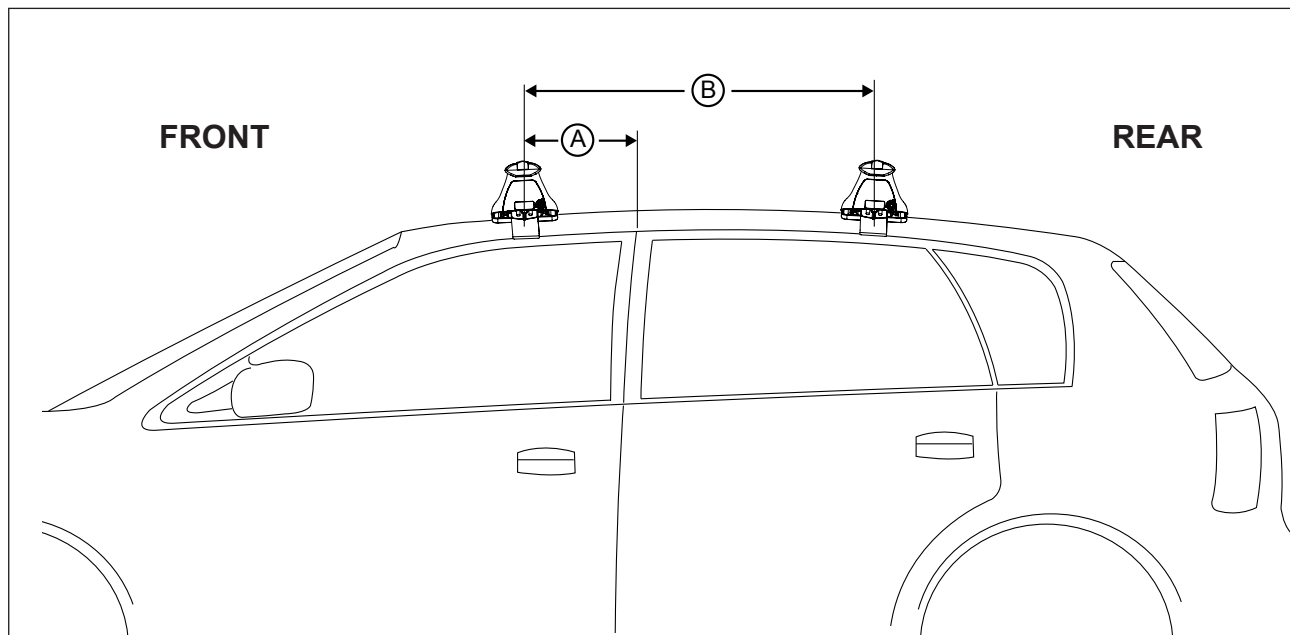

DK064 Rhino-Rack VA, Aero, Euro & HD crossbar instruction

Measurement A: CENTRE of door jamb to CENTRE arrow of leg foot plate.

Measurement B: CENTRE of Front leg foot plate arrow to CENTRE of Rear leg foot plate arrow.

Carrying capacity: Roof rack is rated to 75kg. Please refer to manufacturers handbook for your vehicles maximum roof load capacity. Always use the lower of the two figures.

If your vehicle is not listed on this fitting instruction please refer to your countries Rhino-Rack web site for the latest information.

VEHICLE	Date	Measurement A	Measurement B	Load Rating (includes racks 5kg/ 11lbs)
VW Golf R (MK6) 3dr Hatch (USA)	12-	250mm / 9,27/32"	700mm / 27,9/16"	75kg / 165lbs