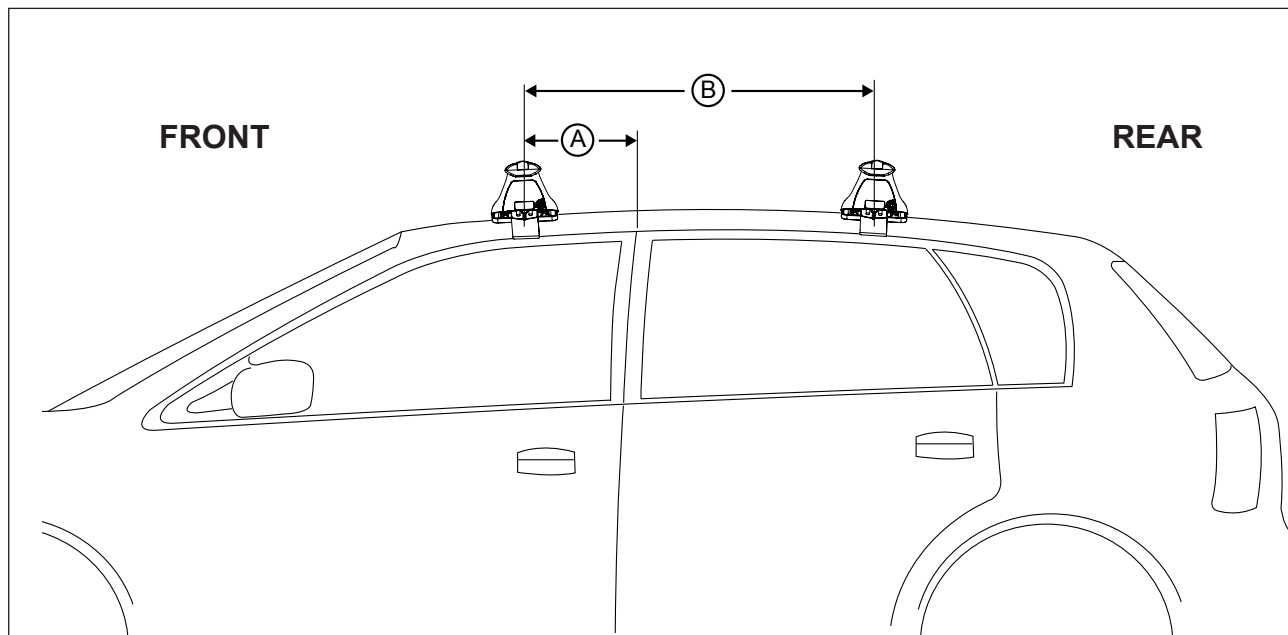

DK064 Rhino-Rack VA, Aero, Euro & HD crossbar instruction

Measurement A: CENTRE of door jamb to CENTRE arrow of leg foot plate.

Measurement B: CENTRE of Front leg foot plate arrow to CENTRE of Rear leg foot plate arrow.

Carrying capacity: Roof rack is rated to 75kg. Please refer to manufacturers handbook for your vehicles maximum roof load capacity. Always use the lower of the two figures.

If your vehicle is not listed on this fitting instruction please refer to your countries Rhino-Rack web site for the latest information.

VEHICLE	Date	Measurement A	Measurement B	Load Rating (includes racks 5kg/11lbs)
VW GTI (MK5) 3dr Hatch (USA)	06-09	250mm / 9,27/32"	600mm	75kg / 165lbs
VW Golf/GTI (MK6) 3dr Hatch (AU/NZ)	10/09-	250mm / 9,27/32"	700mm / 27,9/16"	75kg / 165lbs
VW Golf/GTI (MK6) 3dr Hatch (EUR)	09-	250mm / 9,27/32"	700mm / 27,9/16"	75kg / 165lbs
VW Golf/GTI (MK6) 3dr Hatch (USA)	10-	250mm / 9,27/32"	700mm / 27,9/16"	75kg / 165lbs
VW Golf R (MK6) 3dr Hatch (AU/NZ)	06/10-	250mm / 9,27/32"	700mm / 27,9/16"	75kg / 165lbs
VW Golf R (MK6) 3dr Hatch (EUR)	10-	250mm / 9,27/32"	700mm / 27,9/16"	75kg / 165lbs