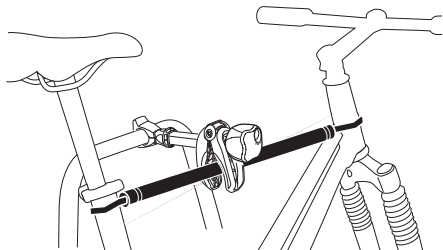

Thule Bike Frame Adapter

982