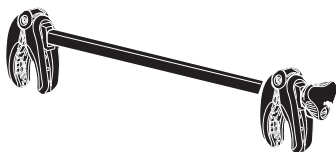

Thule BackSpace XT 3rd Bike Arm

9382