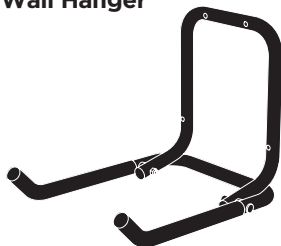

Thule Wall Hanger

9771