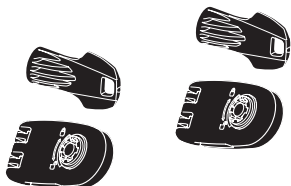

Thule Wheel Strap Locks

986

Thule Road Bike Adapter

9772