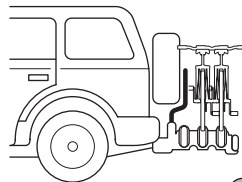

9241

**Ersatzrad Adapter
Spare Wheel Adapter**