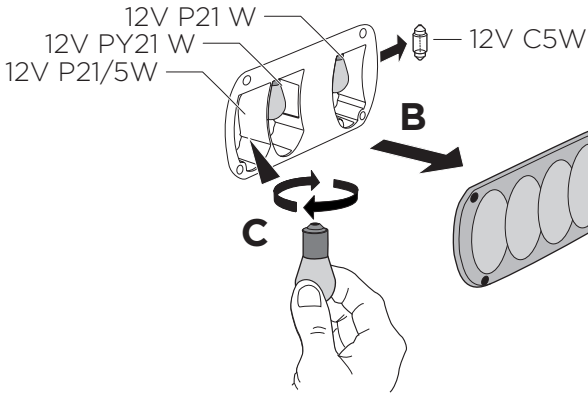

**3. Bremsleuchte 13-pin
3rd Brake-light 13-pin**

Thule One-Key System

544 x4

596 x6

588 x8

452 x12

926: 13-pin

927: 7-pin