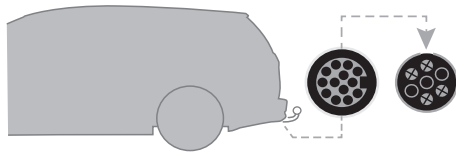

9906

**7-zu-13 pol Adapter
7-to-13 pin Adapter**

9907

**13-zu-7 pol Adapter
13-to-7 pin Adapter**

9261

**Vierte Fahrrad Adapter
4th Bike Adapter**

9241

**Ersatzrad Adapter
Spare Wheel Adapter**

9762

**Neutrales kennzeichen
Temporary registration plate**

9904

**3. Bremsleuchte 13-pin
3rd Brake-light 13-pin**

Thule One-Key System

544 x4

596 x6

588 x8

452 x12