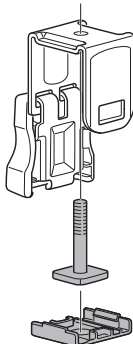

x1

x8

x4

x4

x4

Optional

SquareBar Adapter 8897

x4

x4

A

B

C

SquareBar Adapter 8897

A

B

C

1.2

D

E

F

2

Min 610mm / 24 inch

A

B