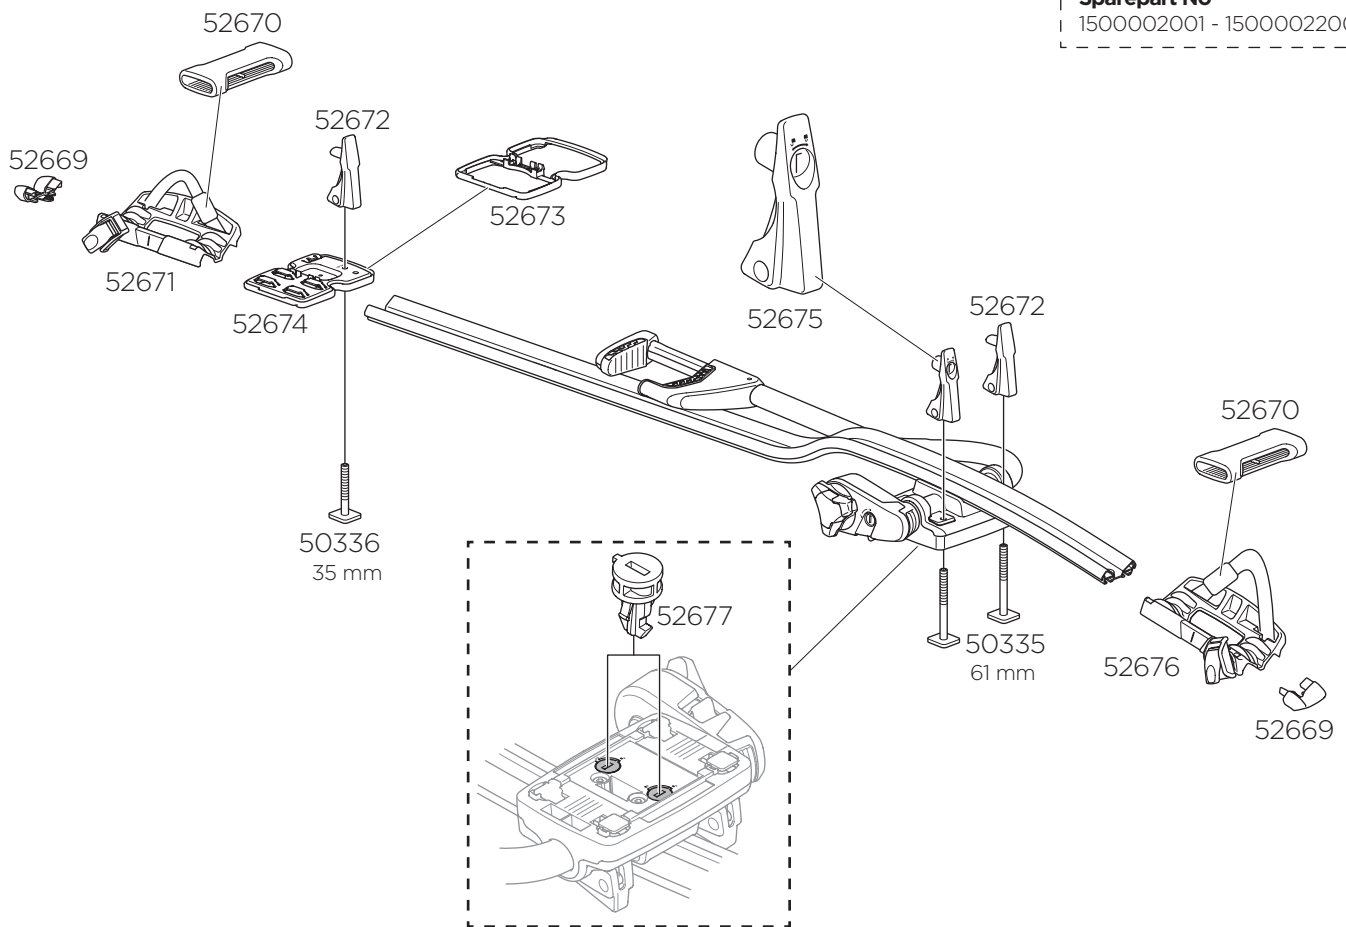

x1 

Key+Lock
= N....

No
N001-N200
Sparepart No
1500001001 - 1500001200

+

Key
No
N001-N200
Sparepart No
1500002001 - 1500002200

8895 Adapter Kit

52678