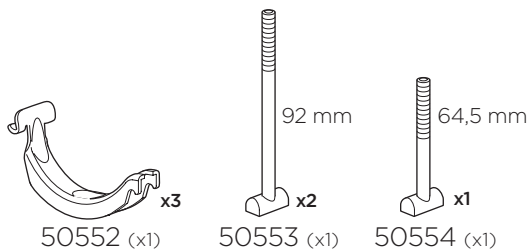

x1 

Key+Lock
= N....

No
N001-N200
Sparepart No
1500001001 - 1500001200

+

Key
No
N001-N200
Sparepart No
1500002001 - 1500002200

8895 Adapter Kit

52678