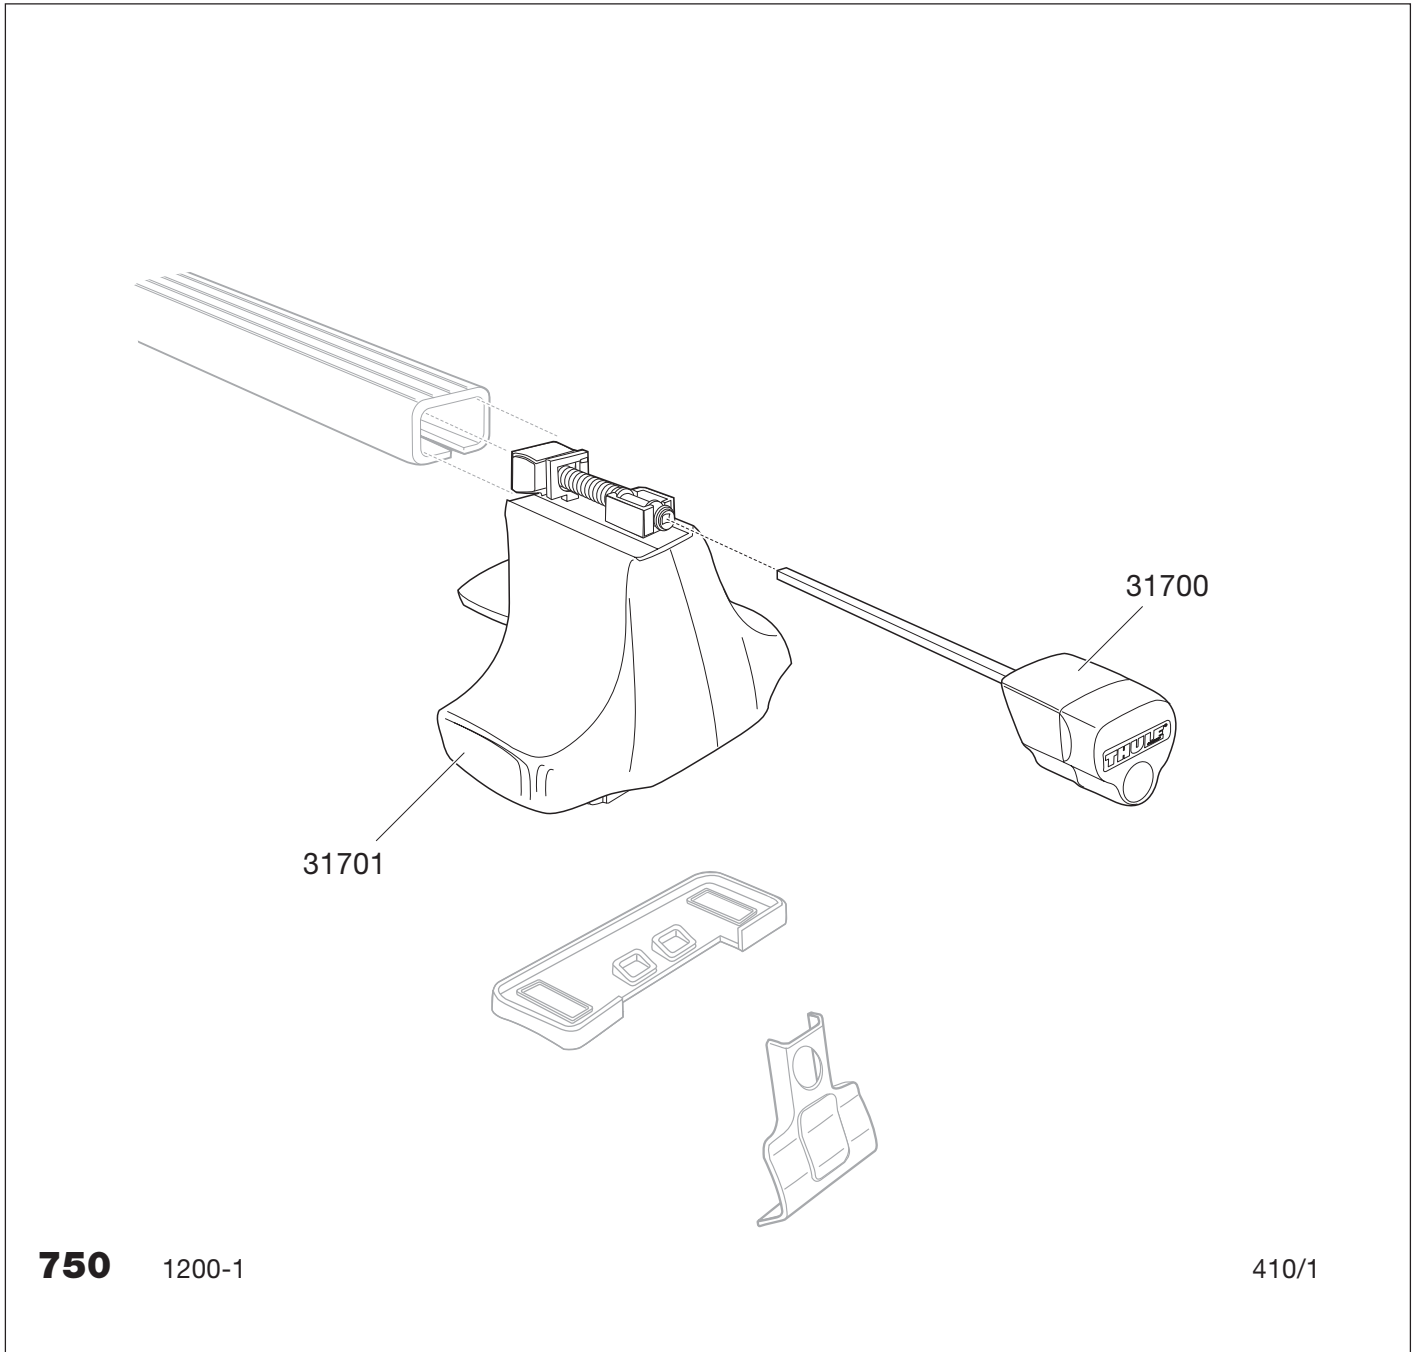

Thule Rapid System - Foot pack 750

For cars without rain gutters

Individual packs

Product	EAN	Kg	L/W/H in cm
750	7 313020120010	2,8	40/20/9

Carton / Pallet

Product	Qty/kg	L/W/H in cm
750	144/414	120/80/120