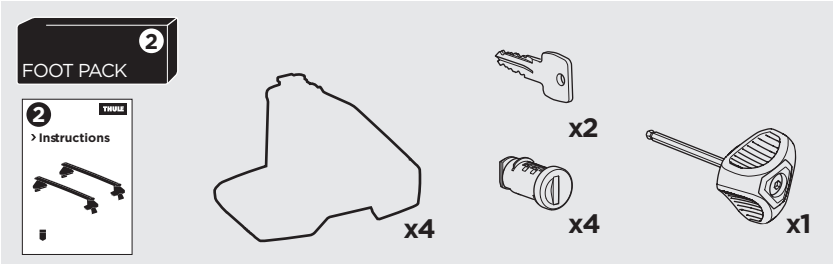

1

Kit 145221

KIA Cerato, 5-dr Hatchback, 19-

KIA Forte5, 5-dr Hatchback, 19-

ISO 11154-E

THULE WingBar Evo	THULE WingBar Edge	THULE WingBar	THULE SquareBar Evo	Evo X (scale)	Edge X (scale)
KIA Cerato, 5-dr Hatchback, 19-				41,0	0
KIA Forte5, 5-dr Hatchback, 19-				41,0	0

THULE ProBar Evo	THULE SlideBar Evo	X (mm/inch)
KIA Cerato, 5-dr Hatchback, 19-		1061 mm / 41 3/4"
KIA Forte5, 5-dr Hatchback, 19-		1061 mm / 41 3/4"

THULE WingBar Evo	THULE WingBar Edge	THULE WingBar	THULE SquareBar Evo	Evo Y (scale)	Edge Y (scale)
KIA Cerato, 5-dr Hatchback, 19-				37,0	E
KIA Forte5, 5-dr Hatchback, 19-				37,0	E

THULE ProBar Evo	THULE SlideBar Evo	Y (mm/inch)
KIA Cerato, 5-dr Hatchback, 19-		1021 mm / 40 1/4"
KIA Forte5, 5-dr Hatchback, 19-		1021 mm / 40 1/4"

	W (mm/inch)	Z (mm/inch)
KIA Cerato, 5-dr Hatchback, 19-	700 mm / 27 1/2"	250 mm / 9 7/8"
KIA Forte5, 5-dr Hatchback, 19-	700 mm / 27 1/2"	250 mm / 9 7/8"