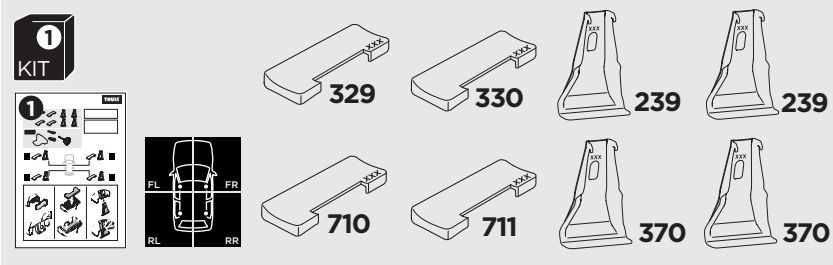

1

Kit 145221

KIA Cerato, 5-dr Hatchback, 19-

KIA Forte5, 5-dr Hatchback, 19-

ISO 11154-E

THULE WingBar Evo	THULE WingBar Edge	THULE WingBar	THULE SquareBar Evo	Evo X (scale)	Edge X (scale)
KIA Cerato, 5-dr Hatchback, 19-				41,0	0
KIA Forte5, 5-dr Hatchback, 19-				41,0	0

THULE ProBar Evo	THULE SlideBar Evo	X (mm/inch)
KIA Cerato, 5-dr Hatchback, 19-		1061 mm / 41 3/4"
KIA Forte5, 5-dr Hatchback, 19-		1061 mm / 41 3/4"

THULE WingBar Evo	THULE WingBar Edge	THULE WingBar	THULE SquareBar Evo	Evo Y (scale)	Edge Y (scale)
KIA Cerato, 5-dr Hatchback, 19-				37,0	E
KIA Forte5, 5-dr Hatchback, 19-				37,0	E

THULE ProBar Evo	THULE SlideBar Evo	Y (mm/inch)
KIA Cerato, 5-dr Hatchback, 19-		1021 mm / 40 1/4"
KIA Forte5, 5-dr Hatchback, 19-		1021 mm / 40 1/4"

	W (mm/inch)	Z (mm/inch)
KIA Cerato, 5-dr Hatchback, 19-	700 mm / 27 1/2"	250 mm / 9 7/8"
KIA Forte5, 5-dr Hatchback, 19-	700 mm / 27 1/2"	250 mm / 9 7/8"