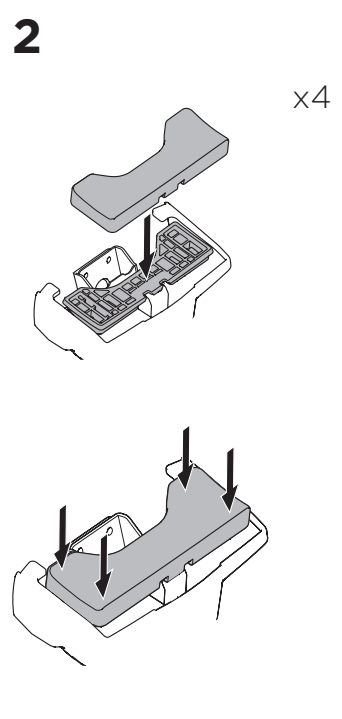

1

Kit 145221

KIA Cerato, 5-dr Hatchback, 19-

KIA Forte5, 5-dr Hatchback, 19-

ISO 11154-E

THULE WingBar Evo	THULE WingBar Edge	THULE WingBar	THULE SquareBar Evo	Evo X (scale)	Edge X (scale)
KIA Cerato, 5-dr Hatchback, 19-				41,0	0
KIA Forte5, 5-dr Hatchback, 19-				41,0	0

THULE ProBar Evo	THULE SlideBar Evo	X (mm/inch)
KIA Cerato, 5-dr Hatchback, 19-		1061 mm / 41 3/4"
KIA Forte5, 5-dr Hatchback, 19-		1061 mm / 41 3/4"

THULE WingBar Evo	THULE WingBar Edge	THULE WingBar	THULE SquareBar Evo	Evo Y (scale)	Edge Y (scale)
KIA Cerato, 5-dr Hatchback, 19-				37,0	E
KIA Forte5, 5-dr Hatchback, 19-				37,0	E

THULE ProBar Evo	THULE SlideBar Evo	Y (mm/inch)
KIA Cerato, 5-dr Hatchback, 19-		1021 mm / 40 1/4"
KIA Forte5, 5-dr Hatchback, 19-		1021 mm / 40 1/4"

	W (mm/inch)	Z (mm/inch)
KIA Cerato, 5-dr Hatchback, 19-	700 mm / 27 1/2"	250 mm / 9 7/8"
KIA Forte5, 5-dr Hatchback, 19-	700 mm / 27 1/2"	250 mm / 9 7/8"