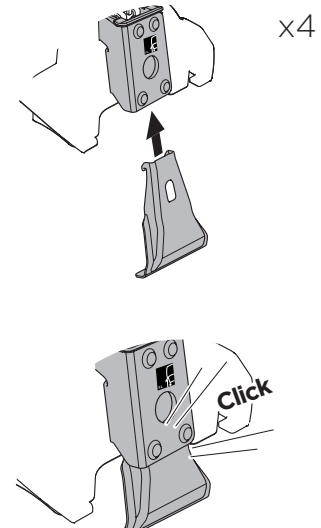

1

Kit 5201

FORD Focus (Mk. IV), 5-dr Hatchback, 19-

ISO 11154-E

1 KIT + FOOT PACK

2

3

THULE WingBar Evo	THULE WingBar Edge	THULE WingBar	THULE SquareBar	Evo X (scale)	Edge X (scale)
FORD Focus (Mk. IV), 5-dr Hatchback, 19-				39,5	R
THULE ProBar	THULE SlideBar				X (mm/inch)
FORD Focus (Mk. IV), 5-dr Hatchback, 19-				1046 mm / 41 1/8"	

THULE WingBar Evo	THULE WingBar Edge	THULE WingBar	THULE SquareBar	Evo Y (scale)	Edge Y (scale)
FORD Focus (Mk. IV), 5-dr Hatchback, 19-				34,5	J
THULE ProBar	THULE SlideBar				Y (mm/inch)
FORD Focus (Mk. IV), 5-dr Hatchback, 19-				996 mm / 39 1/4"	

	W (mm/inch)	Z (mm/inch)
FORD Focus (Mk. IV), 5-dr Hatchback, 19-	795 mm / 31 1/4"	235 mm / 9 1/4"