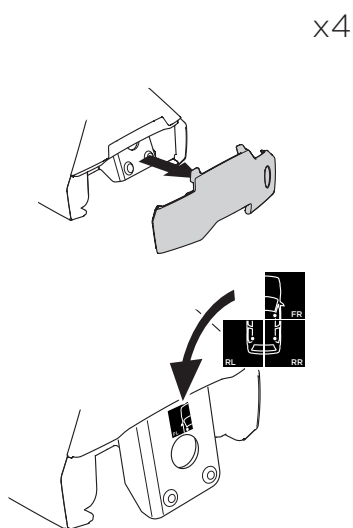

1

Kit 5201

FORD Focus (Mk. IV), 5-dr Hatchback, 19-

ISO 11154-E

1 KIT + FOOT PACK

2

3

THULE WingBar Evo	THULE WingBar Edge	THULE WingBar	THULE SquareBar	Evo X (scale)	Edge X (scale)
FORD Focus (Mk. IV), 5-dr Hatchback, 19-				39,5	R
THULE ProBar	THULE SlideBar				X (mm/inch)
FORD Focus (Mk. IV), 5-dr Hatchback, 19-				1046 mm / 41 1/8"	

THULE WingBar Evo	THULE WingBar Edge	THULE WingBar	THULE SquareBar	Evo Y (scale)	Edge Y (scale)
FORD Focus (Mk. IV), 5-dr Hatchback, 19-				34,5	J
THULE ProBar	THULE SlideBar				Y (mm/inch)
FORD Focus (Mk. IV), 5-dr Hatchback, 19-				996 mm / 39 1/4"	

	W (mm/inch)	Z (mm/inch)
FORD Focus (Mk. IV), 5-dr Hatchback, 19-	795 mm / 31 1/4"	235 mm / 9 1/4"