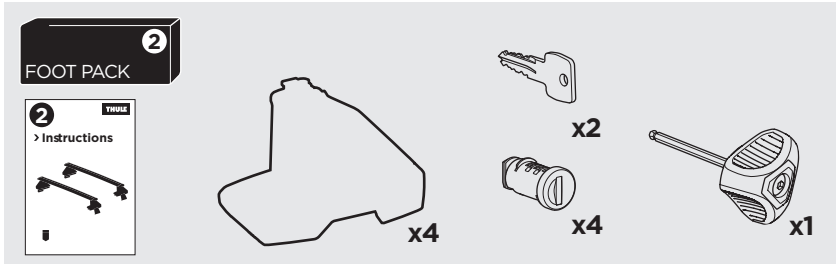

1

Kit 5201

FORD Focus (Mk. IV), 5-dr Hatchback, 19-

ISO 11154-E

1 KIT + FOOT PACK

2

3

THULE WingBar Evo	THULE WingBar Edge	THULE WingBar	THULE SquareBar	Evo X (scale)	Edge X (scale)
FORD Focus (Mk. IV), 5-dr Hatchback, 19-				39,5	R
THULE ProBar	THULE SlideBar				X (mm/inch)
FORD Focus (Mk. IV), 5-dr Hatchback, 19-				1046 mm / 41 1/8"	

THULE WingBar Evo	THULE WingBar Edge	THULE WingBar	THULE SquareBar	Evo Y (scale)	Edge Y (scale)
FORD Focus (Mk. IV), 5-dr Hatchback, 19-				34,5	J
THULE ProBar	THULE SlideBar				Y (mm/inch)
FORD Focus (Mk. IV), 5-dr Hatchback, 19-				996 mm / 39 1/4"	

	W (mm/inch)	Z (mm/inch)
FORD Focus (Mk. IV), 5-dr Hatchback, 19-	795 mm / 31 1/4"	235 mm / 9 1/4"