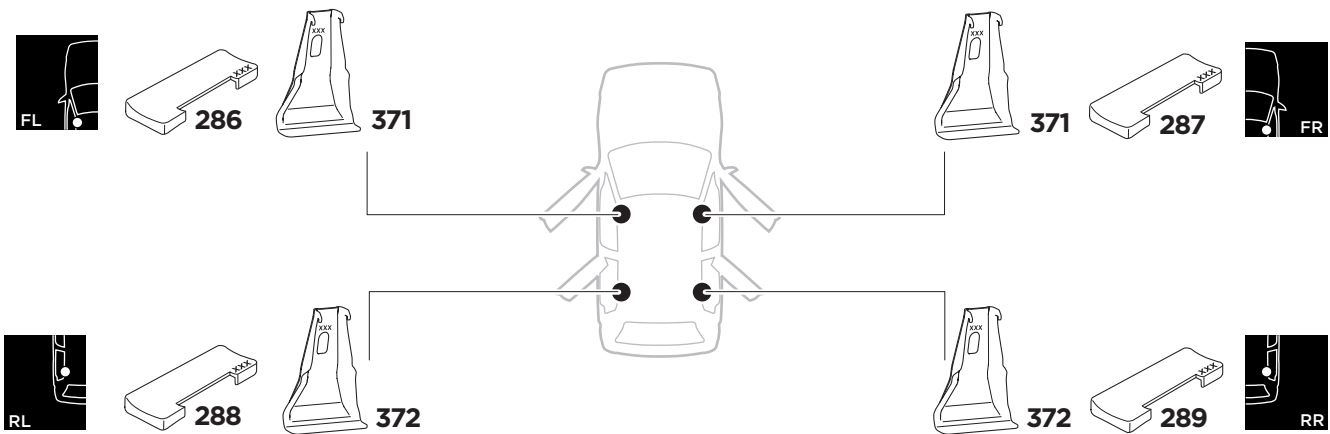

1

Kit 5201

FORD Focus (Mk. IV), 5-dr Hatchback, 19-

ISO 11154-E

1 KIT + FOOT PACK

2

3

THULE WingBar Evo	THULE WingBar Edge	THULE WingBar	THULE SquareBar	Evo X (scale)	Edge X (scale)
FORD Focus (Mk. IV), 5-dr Hatchback, 19-				39,5	R
THULE ProBar	THULE SlideBar				X (mm/inch)
FORD Focus (Mk. IV), 5-dr Hatchback, 19-				1046 mm / 41 1/8"	

THULE WingBar Evo	THULE WingBar Edge	THULE WingBar	THULE SquareBar	Evo Y (scale)	Edge Y (scale)
FORD Focus (Mk. IV), 5-dr Hatchback, 19-				34,5	J
THULE ProBar	THULE SlideBar				Y (mm/inch)
FORD Focus (Mk. IV), 5-dr Hatchback, 19-				996 mm / 39 1/4"	

	W (mm/inch)	Z (mm/inch)
FORD Focus (Mk. IV), 5-dr Hatchback, 19-	795 mm / 31 1/4"	235 mm / 9 1/4"