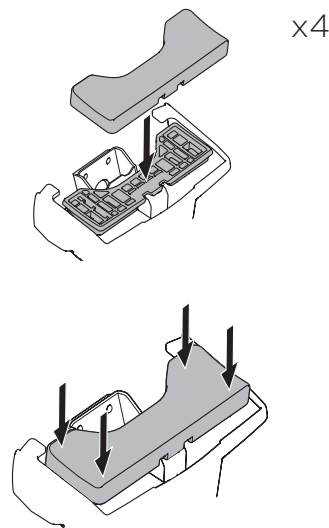

1

Kit 5201

FORD Focus (Mk. IV), 5-dr Hatchback, 19-

ISO 11154-E

1 KIT + FOOT PACK

2

3

THULE WingBar Evo	THULE WingBar Edge	THULE WingBar	THULE SquareBar	Evo X (scale)	Edge X (scale)
FORD Focus (Mk. IV), 5-dr Hatchback, 19-				39,5	R
THULE ProBar	THULE SlideBar				X (mm/inch)
FORD Focus (Mk. IV), 5-dr Hatchback, 19-				1046 mm / 41 1/8"	

THULE WingBar Evo	THULE WingBar Edge	THULE WingBar	THULE SquareBar	Evo Y (scale)	Edge Y (scale)
FORD Focus (Mk. IV), 5-dr Hatchback, 19-				34,5	J
THULE ProBar	THULE SlideBar				Y (mm/inch)
FORD Focus (Mk. IV), 5-dr Hatchback, 19-				996 mm / 39 1/4"	

	W (mm/inch)	Z (mm/inch)
FORD Focus (Mk. IV), 5-dr Hatchback, 19-	795 mm / 31 1/4"	235 mm / 9 1/4"