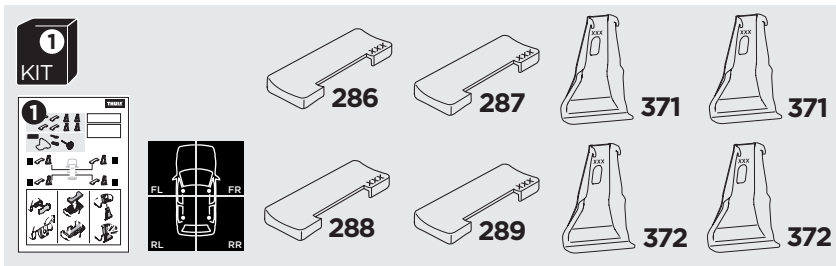

1

Kit 5201

FORD Focus (Mk. IV), 5-dr Hatchback, 19-

ISO 11154-E

1 KIT + FOOT PACK

2

3

THULE WingBar Evo	THULE WingBar Edge	THULE WingBar	THULE SquareBar	Evo X (scale)	Edge X (scale)
FORD Focus (Mk. IV), 5-dr Hatchback, 19-				39,5	R
THULE ProBar	THULE SlideBar				X (mm/inch)
FORD Focus (Mk. IV), 5-dr Hatchback, 19-				1046 mm / 41 1/8"	

THULE WingBar Evo	THULE WingBar Edge	THULE WingBar	THULE SquareBar	Evo Y (scale)	Edge Y (scale)
FORD Focus (Mk. IV), 5-dr Hatchback, 19-				34,5	J
THULE ProBar	THULE SlideBar				Y (mm/inch)
FORD Focus (Mk. IV), 5-dr Hatchback, 19-				996 mm / 39 1/4"	

	W (mm/inch)	Z (mm/inch)
FORD Focus (Mk. IV), 5-dr Hatchback, 19-	795 mm / 31 1/4"	235 mm / 9 1/4"