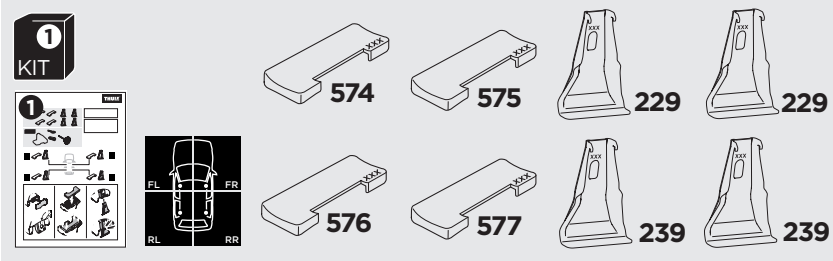

1

Kit 5190

HONDA Civic, 4-dr Sedan, 05-11/*06-11

*North America

ISO 11154-E

THULE WingBar Evo	THULE WingBar Edge	THULE WingBar	THULE SquareBar	Evo X (scale)	Edge X (scale)
HONDA Civic, 4-dr Sedan, 05-11/*06-11				42	M

THULE ProBar	THULE SlideBar	X (mm/inch)		
HONDA Civic, 4-dr Sedan, 05-11/*06-11		1071 mm / 42 1/8"		

THULE WingBar Evo	THULE WingBar Edge	THULE WingBar	THULE SquareBar	Evo Y (scale)	Edge Y (scale)
HONDA Civic, 4-dr Sedan, 05-11/*06-11				41	O

THULE ProBar	THULE SlideBar	Y (mm/inch)		
HONDA Civic, 4-dr Sedan, 05-11/*06-11		1061 mm / 41 3/4"		

	W (mm/inch)	Z (mm/inch)
HONDA Civic, 4-dr Sedan, 05-11/*06-11	650 mm / 25 5/8"	300 mm / 11 3/4"