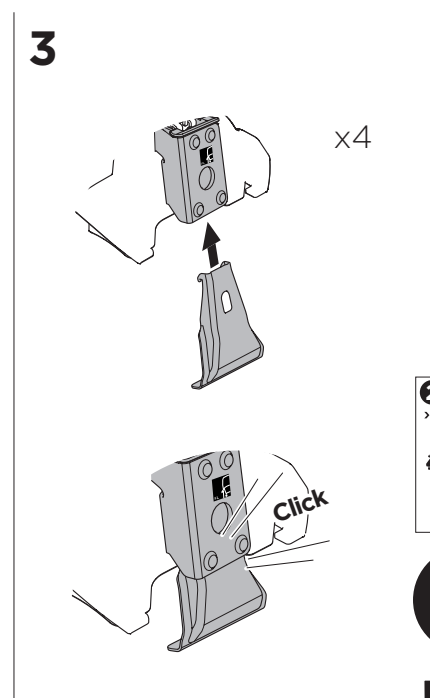

1

Kit 5190

HONDA Civic, 4-dr Sedan, 05-11/*06-11

*North America

ISO 11154-E

THULE WingBar Evo	THULE WingBar Edge	THULE WingBar	THULE SquareBar	Evo X (scale)	Edge X (scale)
HONDA Civic, 4-dr Sedan, 05-11/*06-11				42	M

THULE ProBar	THULE SlideBar	X (mm/inch)		
HONDA Civic, 4-dr Sedan, 05-11/*06-11		1071 mm / 42 1/8"		

THULE WingBar Evo	THULE WingBar Edge	THULE WingBar	THULE SquareBar	Evo Y (scale)	Edge Y (scale)
HONDA Civic, 4-dr Sedan, 05-11/*06-11				41	O

THULE ProBar	THULE SlideBar	Y (mm/inch)		
HONDA Civic, 4-dr Sedan, 05-11/*06-11		1061 mm / 41 3/4"		

	W (mm/inch)	Z (mm/inch)
HONDA Civic, 4-dr Sedan, 05-11/*06-11	650 mm / 25 5/8"	300 mm / 11 3/4"