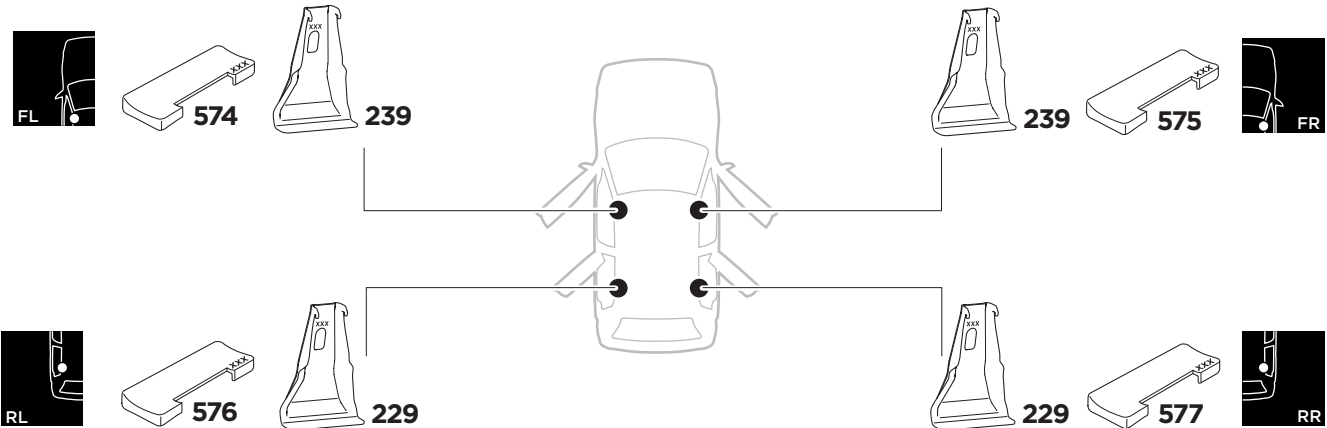

1

Kit 5190

HONDA Civic, 4-dr Sedan, 05-11/*06-11

*North America

ISO 11154-E

THULE WingBar Evo	THULE WingBar Edge	THULE WingBar	THULE SquareBar	Evo X (scale)	Edge X (scale)
HONDA Civic, 4-dr Sedan, 05-11/*06-11				42	M

THULE ProBar	THULE SlideBar	X (mm/inch)		
HONDA Civic, 4-dr Sedan, 05-11/*06-11		1071 mm / 42 1/8"		

THULE WingBar Evo	THULE WingBar Edge	THULE WingBar	THULE SquareBar	Evo Y (scale)	Edge Y (scale)
HONDA Civic, 4-dr Sedan, 05-11/*06-11				41	O

THULE ProBar	THULE SlideBar	Y (mm/inch)		
HONDA Civic, 4-dr Sedan, 05-11/*06-11		1061 mm / 41 3/4"		

	W (mm/inch)	Z (mm/inch)
HONDA Civic, 4-dr Sedan, 05-11/*06-11	650 mm / 25 5/8"	300 mm / 11 3/4"