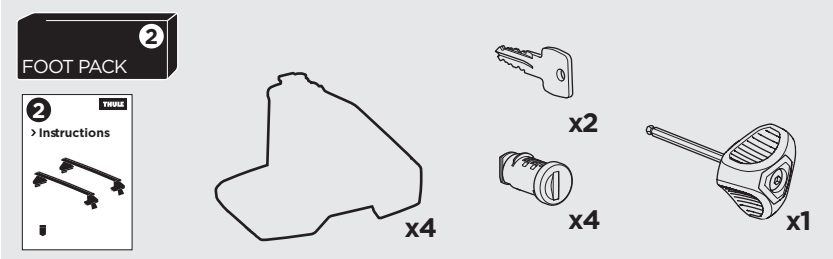

1

Kit 5190

HONDA Civic, 4-dr Sedan, 05-11/*06-11

*North America

ISO 11154-E

THULE WingBar Evo	THULE WingBar Edge	THULE WingBar	THULE SquareBar	Evo X (scale)	Edge X (scale)
HONDA Civic, 4-dr Sedan, 05-11/*06-11				42	M

THULE ProBar	THULE SlideBar	X (mm/inch)		
HONDA Civic, 4-dr Sedan, 05-11/*06-11		1071 mm / 42 1/8"		

THULE WingBar Evo	THULE WingBar Edge	THULE WingBar	THULE SquareBar	Evo Y (scale)	Edge Y (scale)
HONDA Civic, 4-dr Sedan, 05-11/*06-11				41	O

THULE ProBar	THULE SlideBar	Y (mm/inch)		
HONDA Civic, 4-dr Sedan, 05-11/*06-11		1061 mm / 41 3/4"		

	W (mm/inch)	Z (mm/inch)
HONDA Civic, 4-dr Sedan, 05-11/*06-11	650 mm / 25 5/8"	300 mm / 11 3/4"