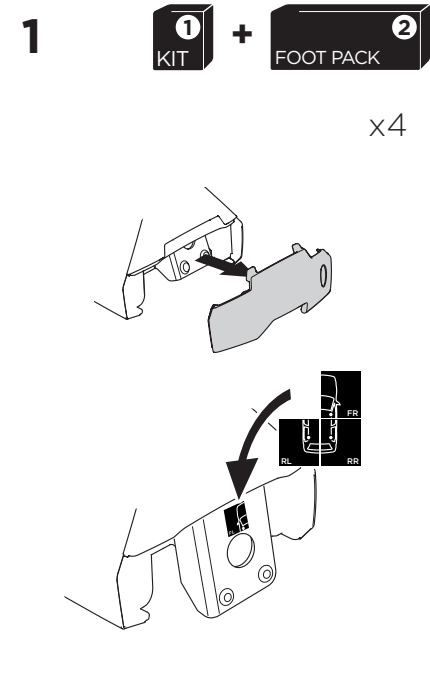

1

Kit 5171 FIAT 500L, 5-dr Hatchback, 12-

ISO 11154-E

THULE WingBar Evo	THULE WingBar Edge	THULE WingBar	THULE SquareBar	Evo X (scale)	Edge X (scale)
FIAT 500L, 5-dr Hatchback, 12-				39	A

THULE ProBar	THULE SlideBar			X (mm/inch)	
FIAT 500L, 5-dr Hatchback, 12-				1041 mm / 41"	

THULE WingBar Evo	THULE WingBar Edge	THULE WingBar	THULE SquareBar	Evo Y (scale)	Edge Y (scale)
FIAT 500L, 5-dr Hatchback, 12-				36,5	F

THULE ProBar	THULE SlideBar			Y (mm/inch)	
FIAT 500L, 5-dr Hatchback, 12-				1016 mm / 40"	

	W (mm/inch)	Z (mm/inch)
FIAT 500L, 5-dr Hatchback, 12-	750 mm / 29 1/2"	250 mm / 9 7/8"