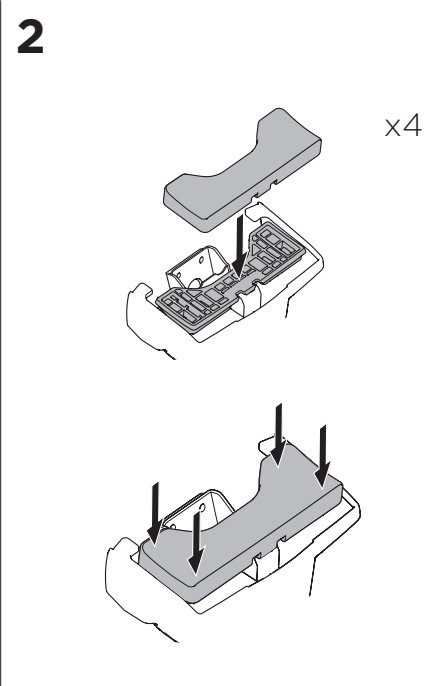

1

Kit 5171 FIAT 500L, 5-dr Hatchback, 12-

ISO 11154-E

THULE WingBar Evo	THULE WingBar Edge	THULE WingBar	THULE SquareBar	Evo X (scale)	Edge X (scale)
FIAT 500L, 5-dr Hatchback, 12-				39	A

THULE ProBar	THULE SlideBar			X (mm/inch)	
FIAT 500L, 5-dr Hatchback, 12-				1041 mm / 41"	

THULE WingBar Evo	THULE WingBar Edge	THULE WingBar	THULE SquareBar	Evo Y (scale)	Edge Y (scale)
FIAT 500L, 5-dr Hatchback, 12-				36,5	F

THULE ProBar	THULE SlideBar			Y (mm/inch)	
FIAT 500L, 5-dr Hatchback, 12-				1016 mm / 40"	

	W (mm/inch)	Z (mm/inch)
FIAT 500L, 5-dr Hatchback, 12-	750 mm / 29 1/2"	250 mm / 9 7/8"