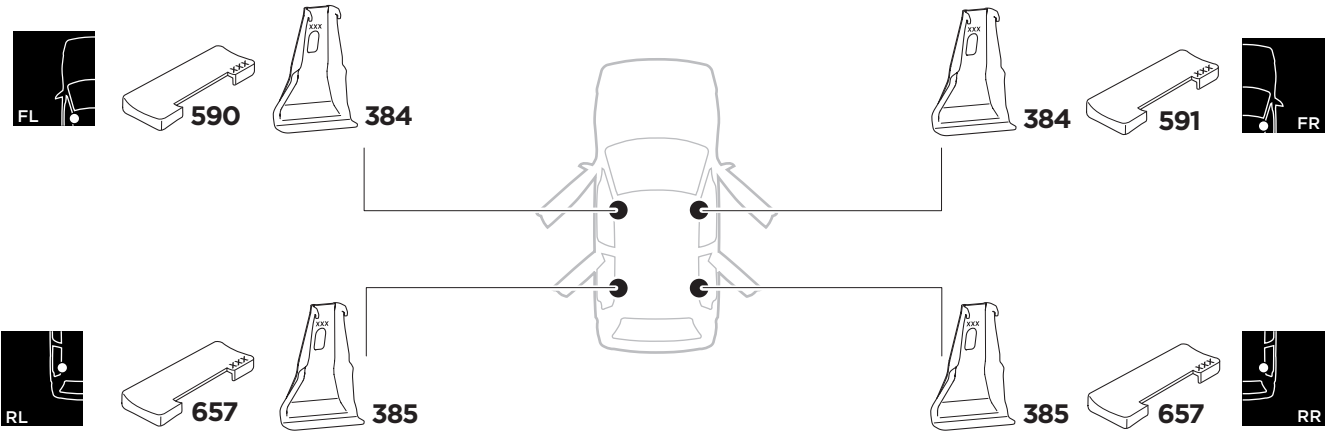

1

Kit 5171 FIAT 500L, 5-dr Hatchback, 12-

ISO 11154-E

THULE WingBar Evo	THULE WingBar Edge	THULE WingBar	THULE SquareBar	Evo X (scale)	Edge X (scale)
FIAT 500L, 5-dr Hatchback, 12-				39	A

THULE ProBar	THULE SlideBar			X (mm/inch)	
FIAT 500L, 5-dr Hatchback, 12-				1041 mm / 41"	

THULE WingBar Evo	THULE WingBar Edge	THULE WingBar	THULE SquareBar	Evo Y (scale)	Edge Y (scale)
FIAT 500L, 5-dr Hatchback, 12-				36,5	F

THULE ProBar	THULE SlideBar			Y (mm/inch)	
FIAT 500L, 5-dr Hatchback, 12-				1016 mm / 40"	

	W (mm/inch)	Z (mm/inch)
FIAT 500L, 5-dr Hatchback, 12-	750 mm / 29 1/2"	250 mm / 9 7/8"