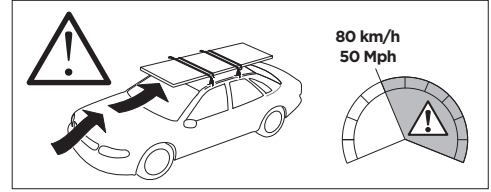

1

Kit 5171 FIAT 500L, 5-dr Hatchback, 12-

ISO 11154-E

THULE WingBar Evo	THULE WingBar Edge	THULE WingBar	THULE SquareBar	Evo X (scale)	Edge X (scale)
FIAT 500L, 5-dr Hatchback, 12-				39	A

THULE ProBar	THULE SlideBar			X (mm/inch)	
FIAT 500L, 5-dr Hatchback, 12-				1041 mm / 41"	