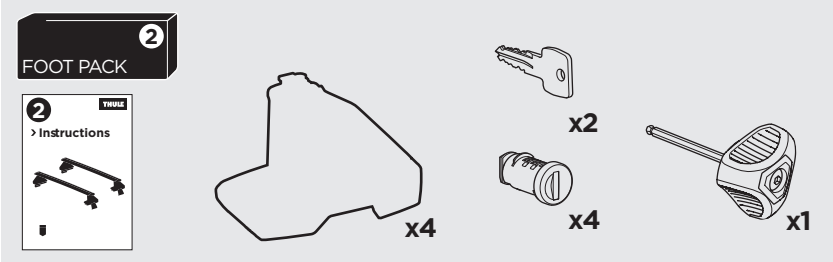

1

Kit 5171 FIAT 500L, 5-dr Hatchback, 12-

ISO 11154-E

THULE WingBar Evo	THULE WingBar Edge	THULE WingBar	THULE SquareBar	Evo X (scale)	Edge X (scale)
FIAT 500L, 5-dr Hatchback, 12-				39	A

THULE ProBar	THULE SlideBar			X (mm/inch)	
FIAT 500L, 5-dr Hatchback, 12-				1041 mm / 41"	

THULE WingBar Evo	THULE WingBar Edge	THULE WingBar	THULE SquareBar	Evo Y (scale)	Edge Y (scale)
FIAT 500L, 5-dr Hatchback, 12-				36,5	F

THULE ProBar	THULE SlideBar			Y (mm/inch)	
FIAT 500L, 5-dr Hatchback, 12-				1016 mm / 40"	

	W (mm/inch)	Z (mm/inch)
FIAT 500L, 5-dr Hatchback, 12-	750 mm / 29 1/2"	250 mm / 9 7/8"