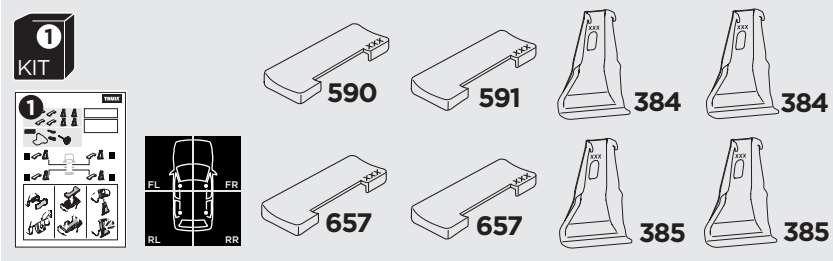

1

Kit 5171 FIAT 500L, 5-dr Hatchback, 12-

ISO 11154-E

THULE WingBar Evo	THULE WingBar Edge	THULE WingBar	THULE SquareBar	Evo X (scale)	Edge X (scale)
FIAT 500L, 5-dr Hatchback, 12-				39	A

THULE ProBar	THULE SlideBar			X (mm/inch)	
FIAT 500L, 5-dr Hatchback, 12-				1041 mm / 41"	

THULE WingBar Evo	THULE WingBar Edge	THULE WingBar	THULE SquareBar	Evo Y (scale)	Edge Y (scale)
FIAT 500L, 5-dr Hatchback, 12-				36,5	F

THULE ProBar	THULE SlideBar			Y (mm/inch)	
FIAT 500L, 5-dr Hatchback, 12-				1016 mm / 40"	

	W (mm/inch)	Z (mm/inch)
FIAT 500L, 5-dr Hatchback, 12-	750 mm / 29 1/2"	250 mm / 9 7/8"