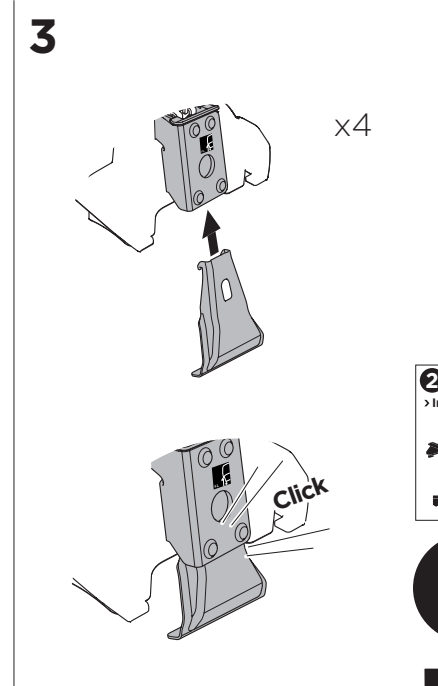

1

Kit 5171 FIAT 500L, 5-dr Hatchback, 12-

ISO 11154-E

THULE WingBar Evo	THULE WingBar Edge	THULE WingBar	THULE SquareBar	Evo X (scale)	Edge X (scale)
FIAT 500L, 5-dr Hatchback, 12-				39	A

THULE ProBar	THULE SlideBar			X (mm/inch)	
FIAT 500L, 5-dr Hatchback, 12-				1041 mm / 41"	

THULE WingBar Evo	THULE WingBar Edge	THULE WingBar	THULE SquareBar	Evo Y (scale)	Edge Y (scale)
FIAT 500L, 5-dr Hatchback, 12-				36,5	F

THULE ProBar	THULE SlideBar			Y (mm/inch)	
FIAT 500L, 5-dr Hatchback, 12-				1016 mm / 40"	

	W (mm/inch)	Z (mm/inch)
FIAT 500L, 5-dr Hatchback, 12-	750 mm / 29 1/2"	250 mm / 9 7/8"