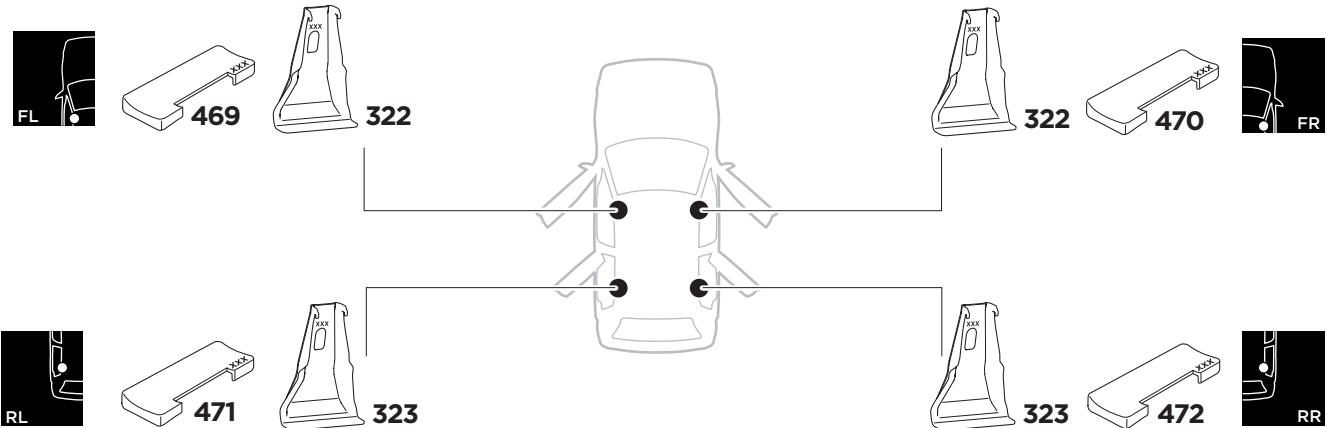

## Kit 5152

HONDA Fit, 5-dr Hatchback, 14- / \*15-  
HONDA Jazz, 5-dr Hatchback, 14-

\*North America

ISO 11154-E

	THULE WingBar Evo	THULE WingBar Edge	THULE WingBar	THULE SquareBar	Evo X (scale)	Edge X (scale)
HONDA Fit, 5-dr Hatchback, 14- / *15-					34	K
HONDA Jazz, 5-dr Hatchback, 14-					34	K

	THULE ProBar	THULE SlideBar	X (mm/inch)
HONDA Fit, 5-dr Hatchback, 14- / *15-			991 mm / 39"
HONDA Jazz, 5-dr Hatchback, 14-			991 mm / 39"

	THULE WingBar Evo	THULE WingBar Edge	THULE WingBar	THULE SquareBar	Evo Y (scale)	Edge Y (scale)
HONDA Fit, 5-dr Hatchback, 14- / *15-					24,5	L
HONDA Jazz, 5-dr Hatchback, 14-					24,5	L

	THULE ProBar	THULE SlideBar	Y (mm/inch)
HONDA Fit, 5-dr Hatchback, 14- / *15-			896 mm / 35 1/4"
HONDA Jazz, 5-dr Hatchback, 14-			896 mm / 35 1/4"

	W (mm/inch)	Z (mm/inch)
HONDA Fit, 5-dr Hatchback, 14- / *15-	700 mm / 27 1/2"	310 mm / 12 1/4"
HONDA Jazz, 5-dr Hatchback, 14-	700 mm / 27 1/2"	310 mm / 12 1/4"