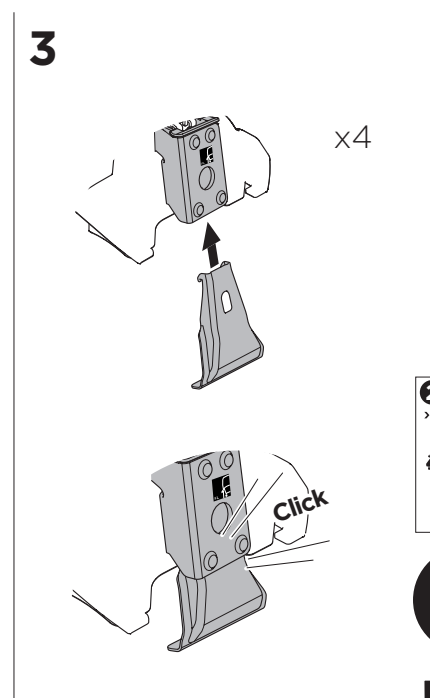

## Kit 5152

HONDA Fit, 5-dr Hatchback, 14- / \*15-  
HONDA Jazz, 5-dr Hatchback, 14-

\*North America

ISO 11154-E

	THULE WingBar Evo	THULE WingBar Edge	THULE WingBar	THULE SquareBar	Evo X (scale)	Edge X (scale)
HONDA Fit, 5-dr Hatchback, 14- / *15-					34	K
HONDA Jazz, 5-dr Hatchback, 14-					34	K