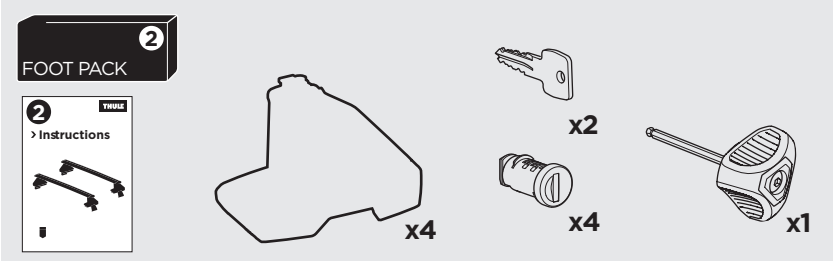

## Kit 5152

HONDA Fit, 5-dr Hatchback, 14- / \*15-  
HONDA Jazz, 5-dr Hatchback, 14-

\*North America

ISO 11154-E

	THULE WingBar Evo	THULE WingBar Edge	THULE WingBar	THULE SquareBar	Evo X (scale)	Edge X (scale)
HONDA Fit, 5-dr Hatchback, 14- / *15-					34	K
HONDA Jazz, 5-dr Hatchback, 14-					34	K

	THULE ProBar	THULE SlideBar	X (mm/inch)
HONDA Fit, 5-dr Hatchback, 14- / *15-			991 mm / 39"
HONDA Jazz, 5-dr Hatchback, 14-			991 mm / 39"

	THULE WingBar Evo	THULE WingBar Edge	THULE WingBar	THULE SquareBar	Evo Y (scale)	Edge Y (scale)
HONDA Fit, 5-dr Hatchback, 14- / *15-					24,5	L
HONDA Jazz, 5-dr Hatchback, 14-					24,5	L

	THULE ProBar	THULE SlideBar	Y (mm/inch)
HONDA Fit, 5-dr Hatchback, 14- / *15-			896 mm / 35 1/4"
HONDA Jazz, 5-dr Hatchback, 14-			896 mm / 35 1/4"

	W (mm/inch)	Z (mm/inch)
HONDA Fit, 5-dr Hatchback, 14- / *15-	700 mm / 27 1/2"	310 mm / 12 1/4"
HONDA Jazz, 5-dr Hatchback, 14-	700 mm / 27 1/2"	310 mm / 12 1/4"