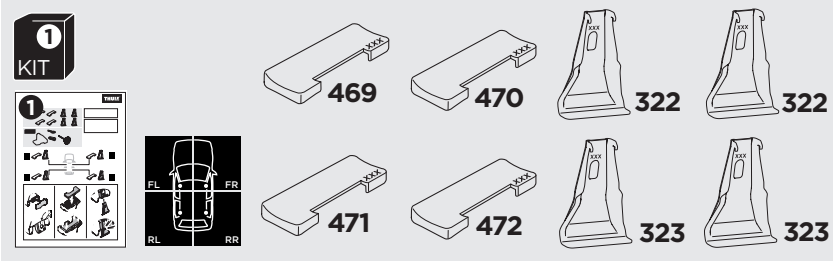

## Kit 5152

HONDA Fit, 5-dr Hatchback, 14- / \*15-  
HONDA Jazz, 5-dr Hatchback, 14-

\*North America

ISO 11154-E

	THULE WingBar Evo	THULE WingBar Edge	THULE WingBar	THULE SquareBar	Evo X (scale)	Edge X (scale)
HONDA Fit, 5-dr Hatchback, 14- / *15-					34	K
HONDA Jazz, 5-dr Hatchback, 14-					34	K

	THULE ProBar	THULE SlideBar	X (mm/inch)
HONDA Fit, 5-dr Hatchback, 14- / *15-			991 mm / 39"
HONDA Jazz, 5-dr Hatchback, 14-			991 mm / 39"

	THULE WingBar Evo	THULE WingBar Edge	THULE WingBar	THULE SquareBar	Evo Y (scale)	Edge Y (scale)
HONDA Fit, 5-dr Hatchback, 14- / *15-					24,5	L
HONDA Jazz, 5-dr Hatchback, 14-					24,5	L

	THULE ProBar	THULE SlideBar	Y (mm/inch)
HONDA Fit, 5-dr Hatchback, 14- / *15-			896 mm / 35 1/4"
HONDA Jazz, 5-dr Hatchback, 14-			896 mm / 35 1/4"

	W (mm/inch)	Z (mm/inch)
HONDA Fit, 5-dr Hatchback, 14- / *15-	700 mm / 27 1/2"	310 mm / 12 1/4"
HONDA Jazz, 5-dr Hatchback, 14-	700 mm / 27 1/2"	310 mm / 12 1/4"