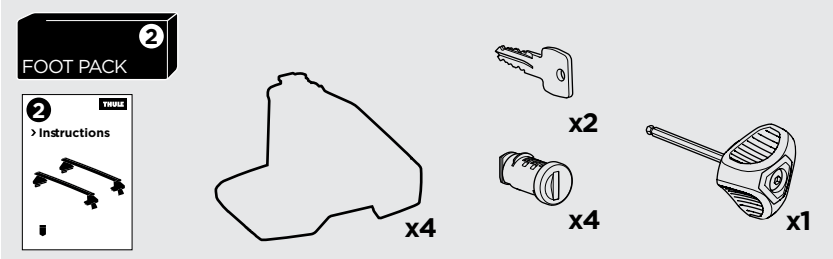

1

Kit 5149

TOYOTA Camry, 4-dr Sedan, 12-17

ISO 11154-E

THULE WingBar Evo	THULE WingBar Edge	THULE WingBar	THULE SquareBar	Evo X (scale)	Edge X (scale)
TOYOTA Camry, 4-dr Sedan, 12-17				38	C

THULE ProBar	THULE SlideBar	X (mm/inch)		
TOYOTA Camry, 4-dr Sedan, 12-17		1031 mm / 40 5/8"		

THULE WingBar Evo	THULE WingBar Edge	THULE WingBar	THULE SquareBar	Evo Y (scale)	Edge Y (scale)
TOYOTA Camry, 4-dr Sedan, 12-17				35,5	H

THULE ProBar	THULE SlideBar	Y (mm/inch)		
TOYOTA Camry, 4-dr Sedan, 12-17		1006 mm / 39 5/8"		

	W (mm/inch)	Z (mm/inch)
TOYOTA Camry, 4-dr Sedan, 12-17	670 mm / 26 3/8"	225 mm / 8 7/8"