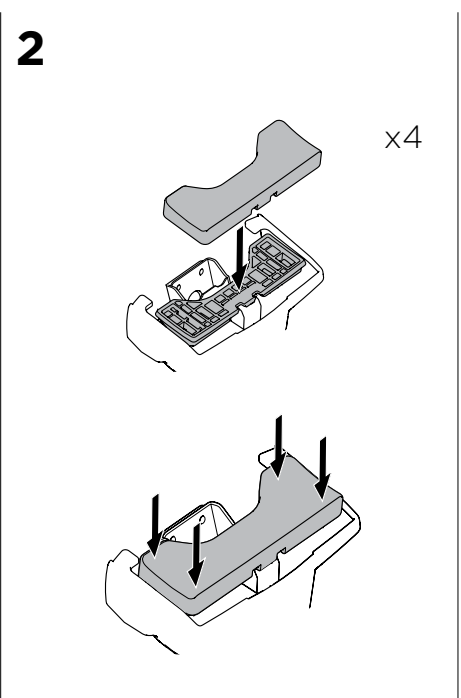

1

Kit 5149

TOYOTA Camry, 4-dr Sedan, 12-17

ISO 11154-E

THULE WingBar Evo	THULE WingBar Edge	THULE WingBar	THULE SquareBar	Evo X (scale)	Edge X (scale)
TOYOTA Camry, 4-dr Sedan, 12-17				38	C

THULE ProBar	THULE SlideBar	X (mm/inch)		
TOYOTA Camry, 4-dr Sedan, 12-17		1031 mm / 40 5/8"		

THULE WingBar Evo	THULE WingBar Edge	THULE WingBar	THULE SquareBar	Evo Y (scale)	Edge Y (scale)
TOYOTA Camry, 4-dr Sedan, 12-17				35,5	H

THULE ProBar	THULE SlideBar	Y (mm/inch)		
TOYOTA Camry, 4-dr Sedan, 12-17		1006 mm / 39 5/8"		

	W (mm/inch)	Z (mm/inch)
TOYOTA Camry, 4-dr Sedan, 12-17	670 mm / 26 3/8"	225 mm / 8 7/8"