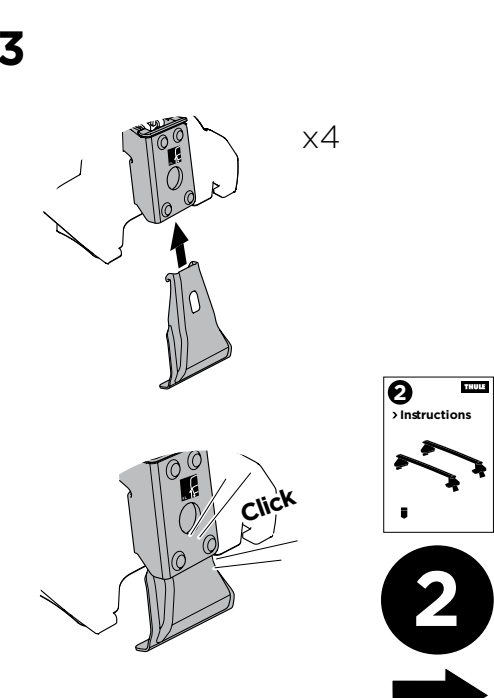

1

Kit 5149

TOYOTA Camry, 4-dr Sedan, 12-17

ISO 11154-E

THULE WingBar Evo	THULE WingBar Edge	THULE WingBar	THULE SquareBar	Evo X (scale)	Edge X (scale)
TOYOTA Camry, 4-dr Sedan, 12-17				38	C

THULE ProBar	THULE SlideBar	X (mm/inch)		
TOYOTA Camry, 4-dr Sedan, 12-17		1031 mm / 40 5/8"		

THULE WingBar Evo	THULE WingBar Edge	THULE WingBar	THULE SquareBar	Evo Y (scale)	Edge Y (scale)
TOYOTA Camry, 4-dr Sedan, 12-17				35,5	H

THULE ProBar	THULE SlideBar	Y (mm/inch)		
TOYOTA Camry, 4-dr Sedan, 12-17		1006 mm / 39 5/8"		

	W (mm/inch)	Z (mm/inch)
TOYOTA Camry, 4-dr Sedan, 12-17	670 mm / 26 3/8"	225 mm / 8 7/8"