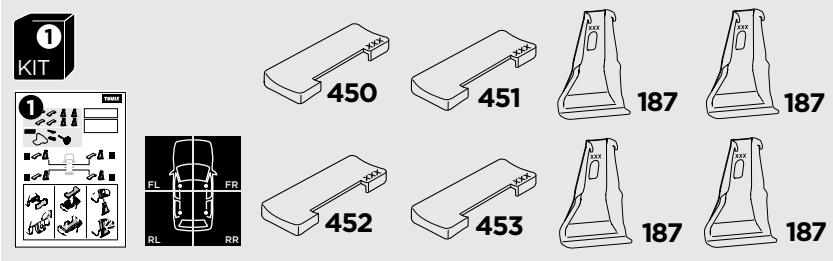

1

Kit 5149

TOYOTA Camry, 4-dr Sedan, 12-17

ISO 11154-E

THULE WingBar Evo	THULE WingBar Edge	THULE WingBar	THULE SquareBar	Evo X (scale)	Edge X (scale)
TOYOTA Camry, 4-dr Sedan, 12-17				38	C

THULE ProBar	THULE SlideBar	X (mm/inch)		
TOYOTA Camry, 4-dr Sedan, 12-17		1031 mm / 40 5/8"		

THULE WingBar Evo	THULE WingBar Edge	THULE WingBar	THULE SquareBar	Evo Y (scale)	Edge Y (scale)
TOYOTA Camry, 4-dr Sedan, 12-17				35,5	H

THULE ProBar	THULE SlideBar	Y (mm/inch)		
TOYOTA Camry, 4-dr Sedan, 12-17		1006 mm / 39 5/8"		

	W (mm/inch)	Z (mm/inch)
TOYOTA Camry, 4-dr Sedan, 12-17	670 mm / 26 3/8"	225 mm / 8 7/8"