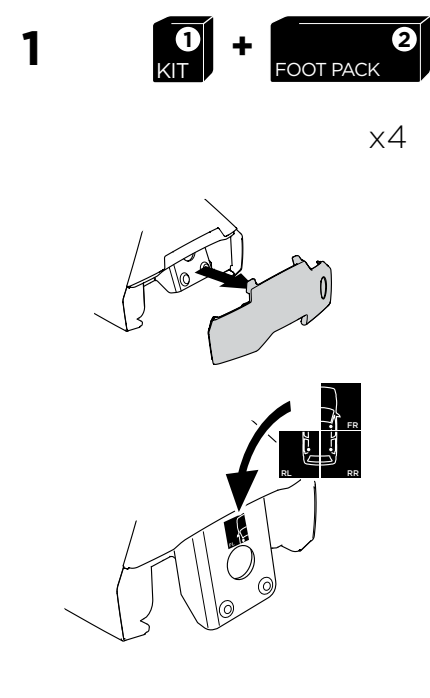

1

Kit 5149

TOYOTA Camry, 4-dr Sedan, 12-17

ISO 11154-E

THULE WingBar Evo	THULE WingBar Edge	THULE WingBar	THULE SquareBar	Evo X (scale)	Edge X (scale)
TOYOTA Camry, 4-dr Sedan, 12-17				38	C

THULE ProBar	THULE SlideBar	X (mm/inch)		
TOYOTA Camry, 4-dr Sedan, 12-17		1031 mm / 40 5/8"		

THULE WingBar Evo	THULE WingBar Edge	THULE WingBar	THULE SquareBar	Evo Y (scale)	Edge Y (scale)
TOYOTA Camry, 4-dr Sedan, 12-17				35,5	H

THULE ProBar	THULE SlideBar	Y (mm/inch)		
TOYOTA Camry, 4-dr Sedan, 12-17		1006 mm / 39 5/8"		

	W (mm/inch)	Z (mm/inch)
TOYOTA Camry, 4-dr Sedan, 12-17	670 mm / 26 3/8"	225 mm / 8 7/8"