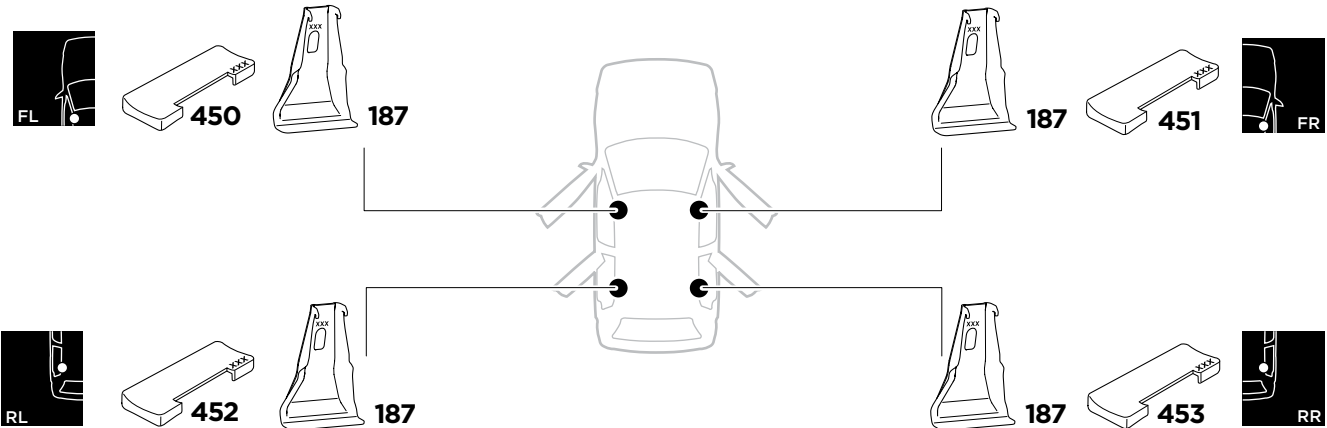

1

Kit 5149

TOYOTA Camry, 4-dr Sedan, 12-17

ISO 11154-E

THULE WingBar Evo	THULE WingBar Edge	THULE WingBar	THULE SquareBar	Evo X (scale)	Edge X (scale)
TOYOTA Camry, 4-dr Sedan, 12-17				38	C

THULE ProBar	THULE SlideBar	X (mm/inch)		
TOYOTA Camry, 4-dr Sedan, 12-17		1031 mm / 40 5/8"		

THULE WingBar Evo	THULE WingBar Edge	THULE WingBar	THULE SquareBar	Evo Y (scale)	Edge Y (scale)
TOYOTA Camry, 4-dr Sedan, 12-17				35,5	H

THULE ProBar	THULE SlideBar	Y (mm/inch)		
TOYOTA Camry, 4-dr Sedan, 12-17		1006 mm / 39 5/8"		

	W (mm/inch)	Z (mm/inch)
TOYOTA Camry, 4-dr Sedan, 12-17	670 mm / 26 3/8"	225 mm / 8 7/8"