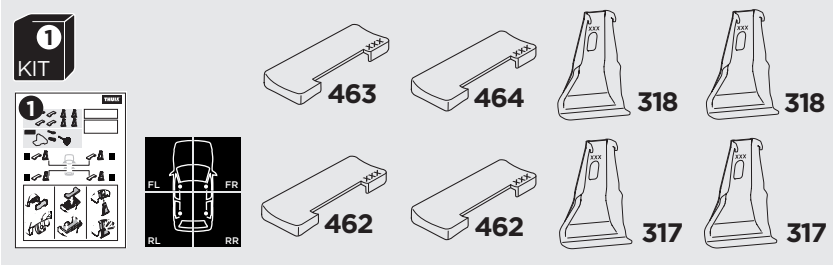

1

Kit 145147

PORSCHE Cayenne, 5-dr SUV, 10-17 (Without railing)

ISO 11154-E

THULE WingBar Evo	THULE WingBar Edge	THULE WingBar	THULE SquareBar Evo	Evo X (scale)	Edge X (scale)
PORSCHE Cayenne, 5-dr SUV, 10-17 (Without railing)				51,5	L
THULE ProBar Evo	THULE SlideBar Evo				X (mm/inch)
PORSCHE Cayenne, 5-dr SUV, 10-17 (Without railing)				1166 mm / 45 7/8"	

THULE WingBar Evo	THULE WingBar Edge	THULE WingBar	THULE SquareBar Evo	Evo Y (scale)	Edge Y (scale)
PORSCHE Cayenne, 5-dr SUV, 10-17 (Without railing)				46	E
THULE ProBar Evo	THULE SlideBar Evo				Y (mm/inch)
PORSCHE Cayenne, 5-dr SUV, 10-17 (Without railing)				1111 mm / 43 3/4"	

	W (mm/inch)	Z (mm/inch)
PORSCHE Cayenne, 5-dr SUV, 10-17 (Without railing)	700 mm / 27 1/2"	400 mm / 15 3/4"