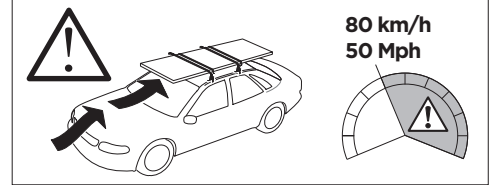

1

Kit 145147

PORSCHE Cayenne, 5-dr SUV, 10-17 (Without railing)

ISO 11154-E

THULE WingBar Evo	THULE WingBar Edge	THULE WingBar	THULE SquareBar Evo	Evo X (scale)	Edge X (scale)
PORSCHE Cayenne, 5-dr SUV, 10-17 (Without railing)				51,5	L
THULE ProBar Evo	THULE SlideBar Evo				X (mm/inch)
PORSCHE Cayenne, 5-dr SUV, 10-17 (Without railing)				1166 mm / 45 7/8"	

THULE WingBar Evo	THULE WingBar Edge	THULE WingBar	THULE SquareBar Evo	Evo Y (scale)	Edge Y (scale)
PORSCHE Cayenne, 5-dr SUV, 10-17 (Without railing)				46	E
THULE ProBar Evo	THULE SlideBar Evo				Y (mm/inch)
PORSCHE Cayenne, 5-dr SUV, 10-17 (Without railing)				1111 mm / 43 3/4"	

	W (mm/inch)	Z (mm/inch)
PORSCHE Cayenne, 5-dr SUV, 10-17 (Without railing)	700 mm / 27 1/2"	400 mm / 15 3/4"