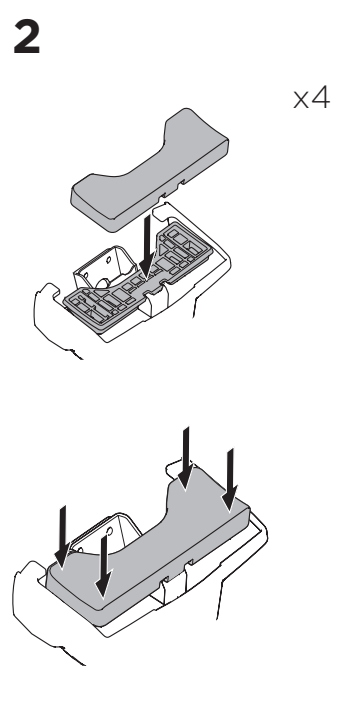

1

Kit 145147

PORSCHE Cayenne, 5-dr SUV, 10-17 (Without railing)

ISO 11154-E

THULE WingBar Evo	THULE WingBar Edge	THULE WingBar	THULE SquareBar Evo	Evo X (scale)	Edge X (scale)
PORSCHE Cayenne, 5-dr SUV, 10-17 (Without railing)				51,5	L
THULE ProBar Evo	THULE SlideBar Evo				X (mm/inch)
PORSCHE Cayenne, 5-dr SUV, 10-17 (Without railing)				1166 mm / 45 7/8"	

THULE WingBar Evo	THULE WingBar Edge	THULE WingBar	THULE SquareBar Evo	Evo Y (scale)	Edge Y (scale)
PORSCHE Cayenne, 5-dr SUV, 10-17 (Without railing)				46	E
THULE ProBar Evo	THULE SlideBar Evo				Y (mm/inch)
PORSCHE Cayenne, 5-dr SUV, 10-17 (Without railing)				1111 mm / 43 3/4"	

	W (mm/inch)	Z (mm/inch)
PORSCHE Cayenne, 5-dr SUV, 10-17 (Without railing)	700 mm / 27 1/2"	400 mm / 15 3/4"