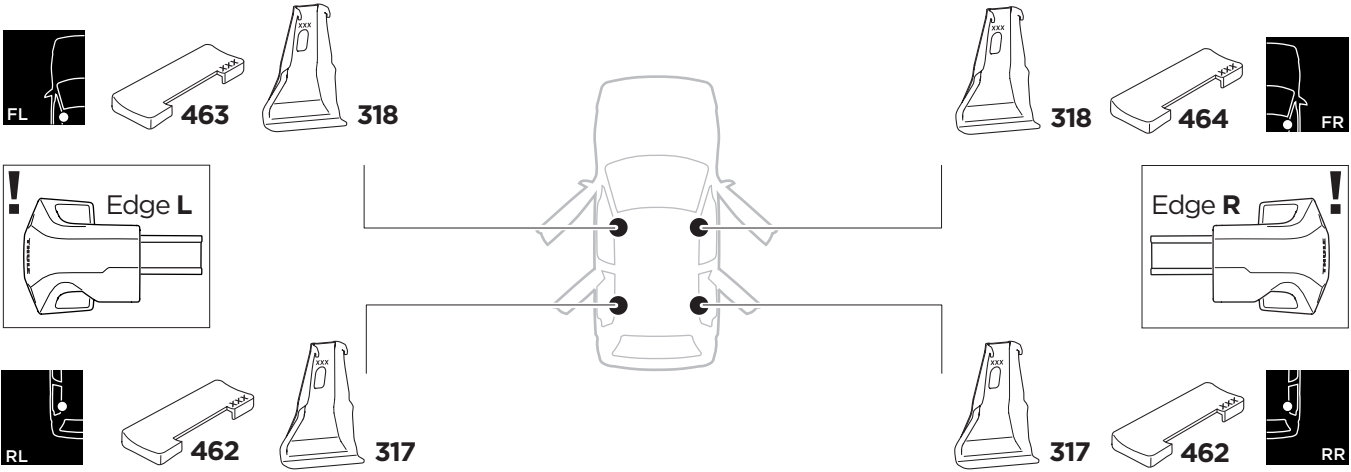

1

Kit 145147

PORSCHE Cayenne, 5-dr SUV, 10-17 (Without railing)

ISO 11154-E

THULE WingBar Evo	THULE WingBar Edge	THULE WingBar	THULE SquareBar Evo	Evo X (scale)	Edge X (scale)
PORSCHE Cayenne, 5-dr SUV, 10-17 (Without railing)				51,5	L
THULE ProBar Evo	THULE SlideBar Evo				X (mm/inch)
PORSCHE Cayenne, 5-dr SUV, 10-17 (Without railing)				1166 mm / 45 7/8"	

THULE WingBar Evo	THULE WingBar Edge	THULE WingBar	THULE SquareBar Evo	Evo Y (scale)	Edge Y (scale)
PORSCHE Cayenne, 5-dr SUV, 10-17 (Without railing)				46	E
THULE ProBar Evo	THULE SlideBar Evo				Y (mm/inch)
PORSCHE Cayenne, 5-dr SUV, 10-17 (Without railing)				1111 mm / 43 3/4"	

	W (mm/inch)	Z (mm/inch)
PORSCHE Cayenne, 5-dr SUV, 10-17 (Without railing)	700 mm / 27 1/2"	400 mm / 15 3/4"