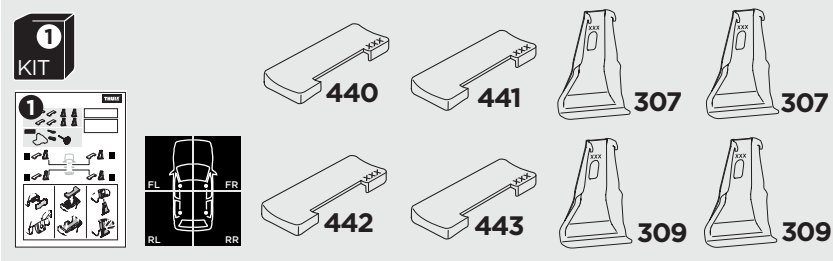

## Kit 5146

HOLDEN Astra, 5-dr Hatchback, 16-

OPEL Astra, 5-dr Hatchback, 16-

VAUXHALL Astra, 5-dr Hatchback, 16-

ISO 11154-E

 THULE WingBar Evo  THULE WingBar Edge  THULE WingBar  THULE SquareBar	Evo X (scale)	Edge X (scale)
<b>HOLDEN Astra</b> , 5-dr Hatchback, 16-	39	A
<b>OPEL Astra</b> , 5-dr Hatchback, 16-	39	A
<b>VAUXHALL Astra</b> , 5-dr Hatchback, 16-	39	A