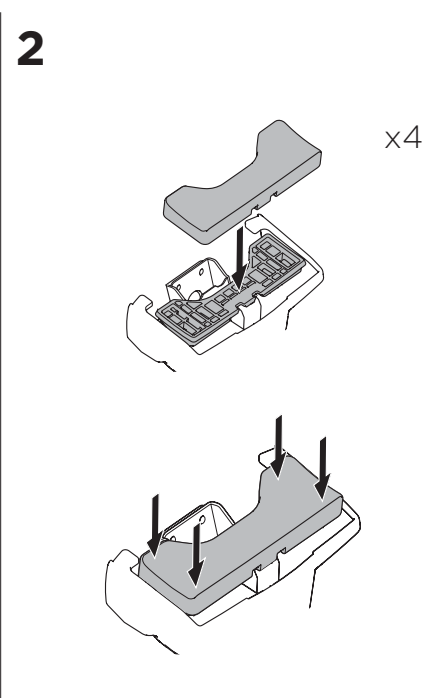

## Kit 5146

HOLDEN Astra, 5-dr Hatchback, 16-

OPEL Astra, 5-dr Hatchback, 16-

VAUXHALL Astra, 5-dr Hatchback, 16-

ISO 11154-E

 THULE WingBar Evo  THULE WingBar Edge  THULE WingBar  THULE SquareBar	Evo X (scale)	Edge X (scale)
<b>HOLDEN Astra</b> , 5-dr Hatchback, 16-	39	A
<b>OPEL Astra</b> , 5-dr Hatchback, 16-	39	A
<b>VAUXHALL Astra</b> , 5-dr Hatchback, 16-	39	A