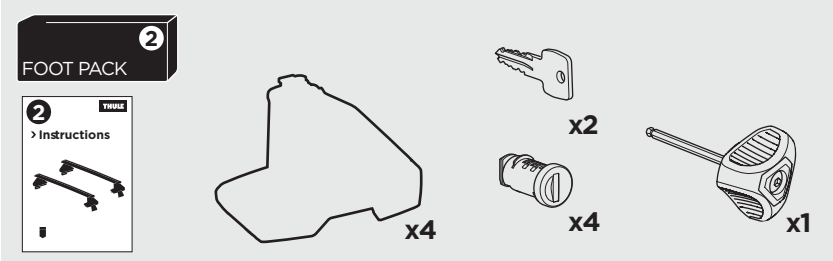

## Kit 5146

HOLDEN Astra, 5-dr Hatchback, 16-

OPEL Astra, 5-dr Hatchback, 16-

VAUXHALL Astra, 5-dr Hatchback, 16-

ISO 11154-E

 THULE WingBar Evo  THULE WingBar Edge  THULE WingBar  THULE SquareBar	Evo X (scale)	Edge X (scale)
<b>HOLDEN Astra</b> , 5-dr Hatchback, 16-	39	A
<b>OPEL Astra</b> , 5-dr Hatchback, 16-	39	A
<b>VAUXHALL Astra</b> , 5-dr Hatchback, 16-	39	A