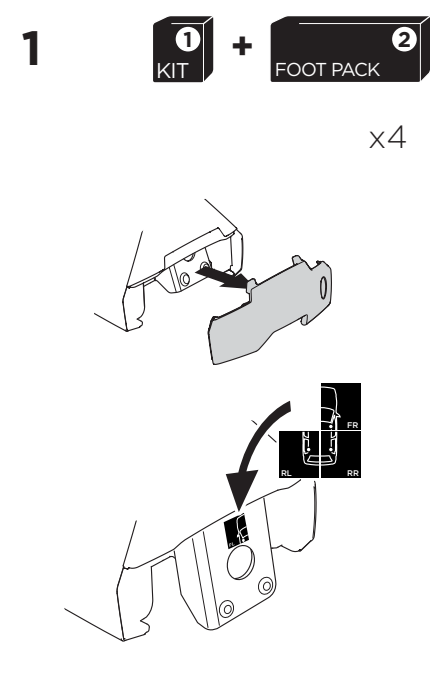

## Kit 5146

HOLDEN Astra, 5-dr Hatchback, 16-

OPEL Astra, 5-dr Hatchback, 16-

VAUXHALL Astra, 5-dr Hatchback, 16-

ISO 11154-E

 THULE WingBar Evo  THULE WingBar Edge  THULE WingBar  THULE SquareBar	Evo X (scale)	Edge X (scale)
<b>HOLDEN Astra</b> , 5-dr Hatchback, 16-	39	A
<b>OPEL Astra</b> , 5-dr Hatchback, 16-	39	A
<b>VAUXHALL Astra</b> , 5-dr Hatchback, 16-	39	A