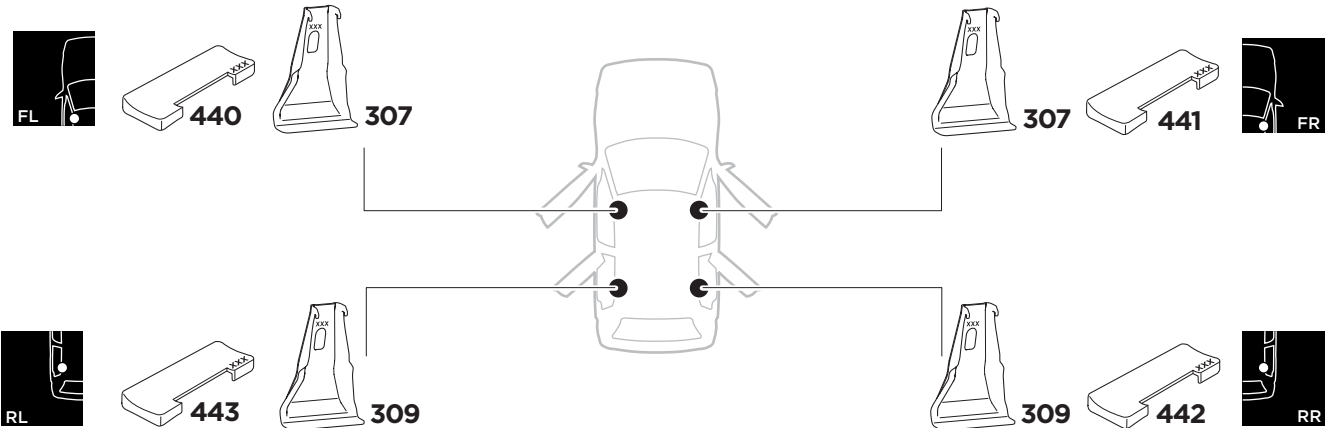

## Kit 5146

HOLDEN Astra, 5-dr Hatchback, 16-

OPEL Astra, 5-dr Hatchback, 16-

VAUXHALL Astra, 5-dr Hatchback, 16-

ISO 11154-E

 THULE WingBar Evo  THULE WingBar Edge  THULE WingBar  THULE SquareBar	Evo X (scale)	Edge X (scale)
<b>HOLDEN Astra</b> , 5-dr Hatchback, 16-	39	A
<b>OPEL Astra</b> , 5-dr Hatchback, 16-	39	A
<b>VAUXHALL Astra</b> , 5-dr Hatchback, 16-	39	A