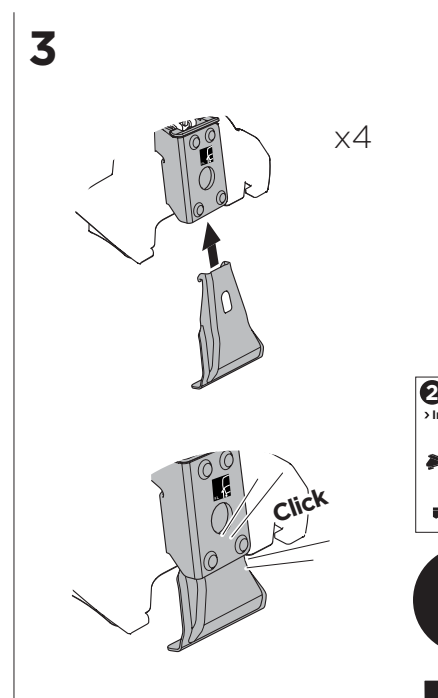

## Kit 5146

HOLDEN Astra, 5-dr Hatchback, 16-

OPEL Astra, 5-dr Hatchback, 16-

VAUXHALL Astra, 5-dr Hatchback, 16-

ISO 11154-E

 THULE WingBar Evo  THULE WingBar Edge  THULE WingBar  THULE SquareBar	Evo X (scale)	Edge X (scale)
<b>HOLDEN Astra</b> , 5-dr Hatchback, 16-	39	A
<b>OPEL Astra</b> , 5-dr Hatchback, 16-	39	A
<b>VAUXHALL Astra</b> , 5-dr Hatchback, 16-	39	A