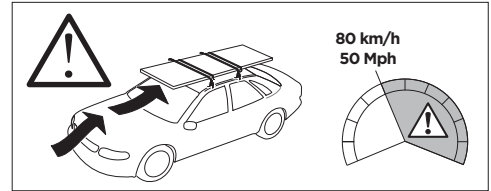

1

Kit 5146

HOLDEN Astra, 5-dr Hatchback, 16-

OPEL Astra, 5-dr Hatchback, 16-

VAUXHALL Astra, 5-dr Hatchback, 16-

ISO 11154-E

THULE WingBar Evo THULE WingBar Edge THULE WingBar THULE SquareBar	Evo X (scale)	Edge X (scale)
HOLDEN Astra, 5-dr Hatchback, 16-	39	A
OPEL Astra, 5-dr Hatchback, 16-	39	A
VAUXHALL Astra, 5-dr Hatchback, 16-	39	A

THULE ProBar THULE SlideBar	X (mm/inch)
HOLDEN Astra, 5-dr Hatchback, 16-	1041 mm / 41"
OPEL Astra, 5-dr Hatchback, 16-	1041 mm / 41"
VAUXHALL Astra, 5-dr Hatchback, 16-	1041 mm / 41"

THULE WingBar Evo THULE WingBar Edge THULE WingBar THULE SquareBar	Evo Y (scale)	Edge Y (scale)
HOLDEN Astra, 5-dr Hatchback, 16-	34.5	J
OPEL Astra, 5-dr Hatchback, 16-	34.5	J
VAUXHALL Astra, 5-dr Hatchback, 16-	34.5	J

THULE ProBar THULE SlideBar	Y (mm/inch)
HOLDEN Astra, 5-dr Hatchback, 16-	996 mm / 39 1/4"
OPEL Astra, 5-dr Hatchback, 16-	996 mm / 39 1/4"
VAUXHALL Astra, 5-dr Hatchback, 16-	996 mm / 39 1/4"

	W (mm/inch)	Z (mm/inch)
HOLDEN Astra, 5-dr Hatchback, 16-	725 mm / 28 1/2"	225 mm / 8 7/8"
OPEL Astra, 5-dr Hatchback, 16-	725 mm / 28 1/2"	225 mm / 8 7/8"
VAUXHALL Astra, 5-dr Hatchback, 16-	725 mm / 28 1/2"	225 mm / 8 7/8"