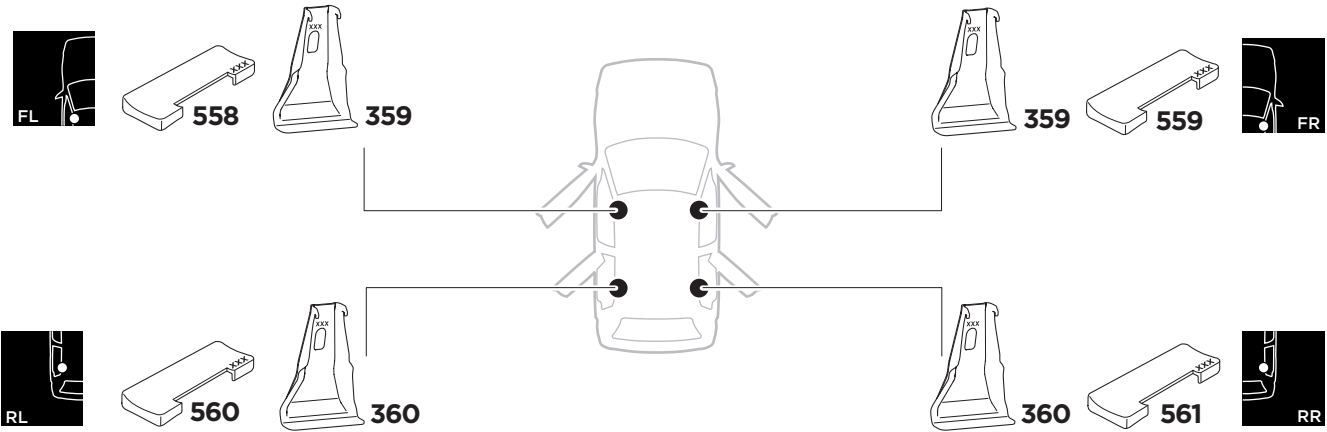

1

Kit 5140

KIA Rio, 5-dr Hatchback, 12-17

ISO 11154-E

THULE WingBar Evo	THULE WingBar Edge	THULE WingBar	THULE SquareBar	Evo X (scale)	Edge X (scale)
KIA Rio, 5-dr Hatchback, 12-17				38,5	B

THULE ProBar	THULE SlideBar	X (mm/inch)		
KIA Rio, 5-dr Hatchback, 12-17		1036 mm / 40 3/4"		

THULE WingBar Evo	THULE WingBar Edge	THULE WingBar	THULE SquareBar	Evo Y (scale)	Edge Y (scale)
KIA Rio, 5-dr Hatchback, 12-17				27,5	F

THULE ProBar	THULE SlideBar	Y (mm/inch)		
KIA Rio, 5-dr Hatchback, 12-17		926 mm / 36 1/2"		

	W (mm/inch)	Z (mm/inch)
KIA Rio, 5-dr Hatchback, 12-17	670 mm / 26 3/8"	275 mm / 10 7/8"