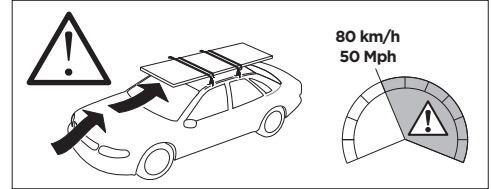

1

Kit 5140

KIA Rio, 5-dr Hatchback, 12-17

ISO 11154-E

THULE WingBar Evo	THULE WingBar Edge	THULE WingBar	THULE SquareBar	Evo X (scale)	Edge X (scale)
KIA Rio, 5-dr Hatchback, 12-17				38,5	B

THULE ProBar	THULE SlideBar	X (mm/inch)		
KIA Rio, 5-dr Hatchback, 12-17		1036 mm / 40 3/4"		

THULE WingBar Evo	THULE WingBar Edge	THULE WingBar	THULE SquareBar	Evo Y (scale)	Edge Y (scale)
KIA Rio, 5-dr Hatchback, 12-17				27,5	F

THULE ProBar	THULE SlideBar	Y (mm/inch)		
KIA Rio, 5-dr Hatchback, 12-17		926 mm / 36 1/2"		