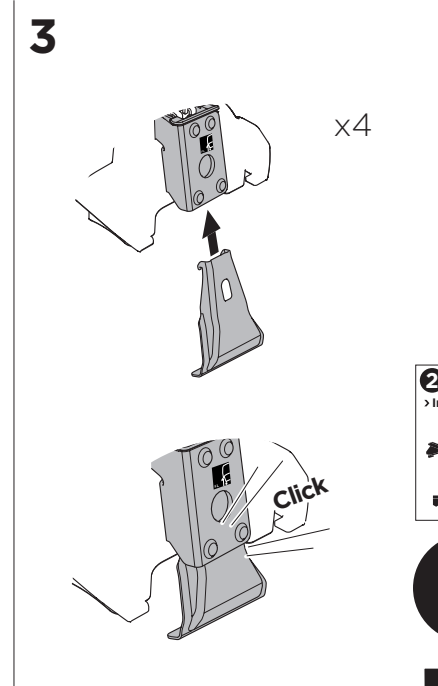

1

Kit 5140

KIA Rio, 5-dr Hatchback, 12-17

ISO 11154-E

THULE WingBar Evo	THULE WingBar Edge	THULE WingBar	THULE SquareBar	Evo X (scale)	Edge X (scale)
KIA Rio, 5-dr Hatchback, 12-17				38,5	B

THULE ProBar	THULE SlideBar	X (mm/inch)		
KIA Rio, 5-dr Hatchback, 12-17		1036 mm / 40 3/4"		

THULE WingBar Evo	THULE WingBar Edge	THULE WingBar	THULE SquareBar	Evo Y (scale)	Edge Y (scale)
KIA Rio, 5-dr Hatchback, 12-17				27,5	F

THULE ProBar	THULE SlideBar	Y (mm/inch)		
KIA Rio, 5-dr Hatchback, 12-17		926 mm / 36 1/2"		

	W (mm/inch)	Z (mm/inch)
KIA Rio, 5-dr Hatchback, 12-17	670 mm / 26 3/8"	275 mm / 10 7/8"