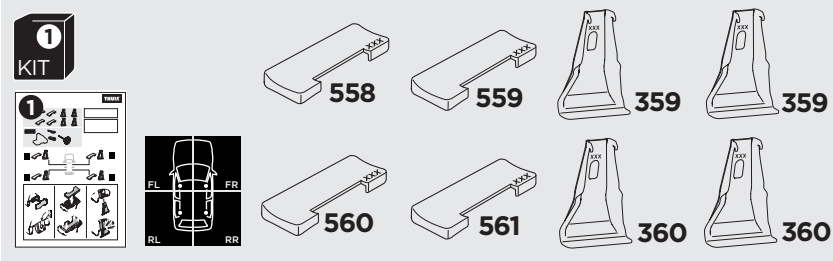

1

Kit 5140

KIA Rio, 5-dr Hatchback, 12-17

ISO 11154-E

THULE WingBar Evo	THULE WingBar Edge	THULE WingBar	THULE SquareBar	Evo X (scale)	Edge X (scale)
KIA Rio, 5-dr Hatchback, 12-17				38,5	B

THULE ProBar	THULE SlideBar	X (mm/inch)		
KIA Rio, 5-dr Hatchback, 12-17		1036 mm / 40 3/4"		

THULE WingBar Evo	THULE WingBar Edge	THULE WingBar	THULE SquareBar	Evo Y (scale)	Edge Y (scale)
KIA Rio, 5-dr Hatchback, 12-17				27,5	F

THULE ProBar	THULE SlideBar	Y (mm/inch)		
KIA Rio, 5-dr Hatchback, 12-17		926 mm / 36 1/2"		

	W (mm/inch)	Z (mm/inch)
KIA Rio, 5-dr Hatchback, 12-17	670 mm / 26 3/8"	275 mm / 10 7/8"