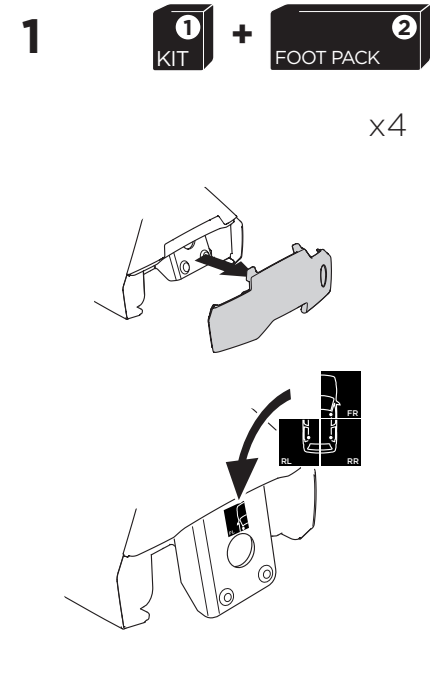

1

Kit 5140

KIA Rio, 5-dr Hatchback, 12-17

ISO 11154-E

THULE WingBar Evo	THULE WingBar Edge	THULE WingBar	THULE SquareBar	Evo X (scale)	Edge X (scale)
KIA Rio, 5-dr Hatchback, 12-17				38,5	B

THULE ProBar	THULE SlideBar	X (mm/inch)		
KIA Rio, 5-dr Hatchback, 12-17		1036 mm / 40 3/4"		

THULE WingBar Evo	THULE WingBar Edge	THULE WingBar	THULE SquareBar	Evo Y (scale)	Edge Y (scale)
KIA Rio, 5-dr Hatchback, 12-17				27,5	F

THULE ProBar	THULE SlideBar	Y (mm/inch)		
KIA Rio, 5-dr Hatchback, 12-17		926 mm / 36 1/2"		

	W (mm/inch)	Z (mm/inch)
KIA Rio, 5-dr Hatchback, 12-17	670 mm / 26 3/8"	275 mm / 10 7/8"