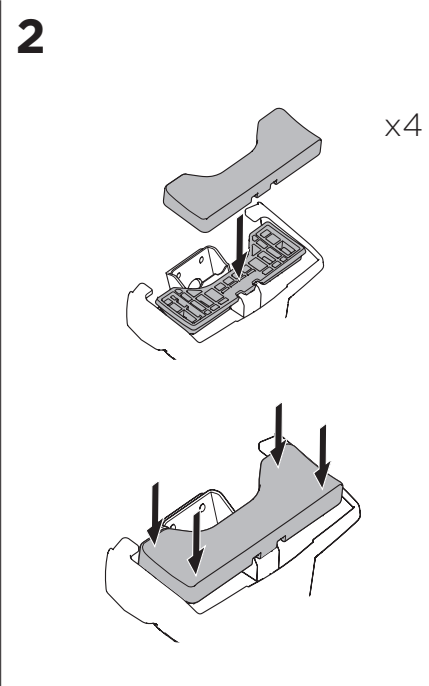

1

Kit 5140

KIA Rio, 5-dr Hatchback, 12-17

ISO 11154-E

THULE WingBar Evo	THULE WingBar Edge	THULE WingBar	THULE SquareBar	Evo X (scale)	Edge X (scale)
KIA Rio, 5-dr Hatchback, 12-17				38,5	B

THULE ProBar	THULE SlideBar	X (mm/inch)		
KIA Rio, 5-dr Hatchback, 12-17		1036 mm / 40 3/4"		

THULE WingBar Evo	THULE WingBar Edge	THULE WingBar	THULE SquareBar	Evo Y (scale)	Edge Y (scale)
KIA Rio, 5-dr Hatchback, 12-17				27,5	F

THULE ProBar	THULE SlideBar	Y (mm/inch)		
KIA Rio, 5-dr Hatchback, 12-17		926 mm / 36 1/2"		

	W (mm/inch)	Z (mm/inch)
KIA Rio, 5-dr Hatchback, 12-17	670 mm / 26 3/8"	275 mm / 10 7/8"