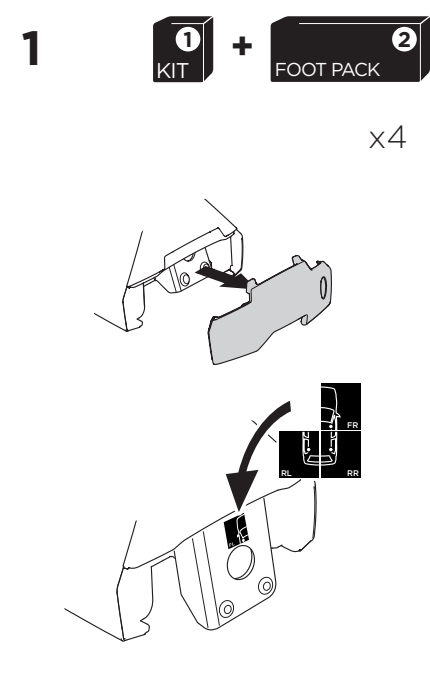

1

Kit 5130

SCION iM, 5-dr Hatchback, 16-16
 TOYOTA Auris, 5-dr Hatchback, 13-19
 TOYOTA Corolla, 5-dr Hatchback, 13-18
 TOYOTA Corolla iM, 5-dr Hatchback, *17-18

*North America

ISO 11154-E

THULE WingBar Evo	THULE WingBar Edge	THULE WingBar	THULE SquareBar	Evo X (scale)	Edge X (scale)
SCION iM, 5-dr Hatchback, 16-16				31	Q
TOYOTA Auris, 5-dr Hatchback, 13-19				31	Q
TOYOTA Corolla, 5-dr Hatchback, 13-18				31	Q
TOYOTA Corolla iM, 5-dr Hatchback, *17-18				31	Q