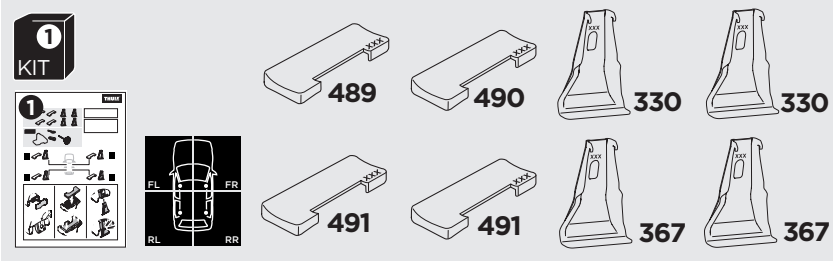

1

Kit 5130

SCION iM, 5-dr Hatchback, 16-16
 TOYOTA Auris, 5-dr Hatchback, 13-19
 TOYOTA Corolla, 5-dr Hatchback, 13-18
 TOYOTA Corolla iM, 5-dr Hatchback, *17-18

*North America

ISO 11154-E

THULE WingBar Evo	THULE WingBar Edge	THULE WingBar	THULE SquareBar	Evo X (scale)	Edge X (scale)
SCION iM, 5-dr Hatchback, 16-16				31	Q
TOYOTA Auris, 5-dr Hatchback, 13-19				31	Q
TOYOTA Corolla, 5-dr Hatchback, 13-18				31	Q
TOYOTA Corolla iM, 5-dr Hatchback, *17-18				31	Q

THULE ProBar	THULE SlideBar	X (mm/inch)
SCION iM, 5-dr Hatchback, 16-16		961 mm / 37 7/8"
TOYOTA Auris, 5-dr Hatchback, 13-19		961 mm / 37 7/8"
TOYOTA Corolla, 5-dr Hatchback, 13-18		961 mm / 37 7/8"
TOYOTA Corolla iM, 5-dr Hatchback, *17-18		961 mm / 37 7/8"

THULE WingBar Evo	THULE WingBar Edge	THULE WingBar	THULE SquareBar	Evo Y (scale)	Edge Y (scale)
SCION iM, 5-dr Hatchback, 16-16				28,5	D
TOYOTA Auris, 5-dr Hatchback, 13-19				28,5	D
TOYOTA Corolla, 5-dr Hatchback, 13-18				28,5	D
TOYOTA Corolla iM, 5-dr Hatchback, *17-18				28,5	D