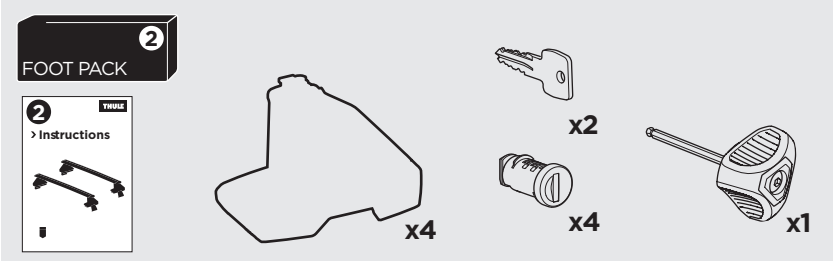

1

Kit 5130

SCION iM, 5-dr Hatchback, 16-16
 TOYOTA Auris, 5-dr Hatchback, 13-19
 TOYOTA Corolla, 5-dr Hatchback, 13-18
 TOYOTA Corolla iM, 5-dr Hatchback, *17-18

*North America

ISO 11154-E

THULE WingBar Evo	THULE WingBar Edge	THULE WingBar	THULE SquareBar	Evo X (scale)	Edge X (scale)
SCION iM, 5-dr Hatchback, 16-16				31	Q
TOYOTA Auris, 5-dr Hatchback, 13-19				31	Q
TOYOTA Corolla, 5-dr Hatchback, 13-18				31	Q
TOYOTA Corolla iM, 5-dr Hatchback, *17-18				31	Q

THULE ProBar	THULE SlideBar	X (mm/inch)
SCION iM, 5-dr Hatchback, 16-16		961 mm / 37 7/8"
TOYOTA Auris, 5-dr Hatchback, 13-19		961 mm / 37 7/8"
TOYOTA Corolla, 5-dr Hatchback, 13-18		961 mm / 37 7/8"
TOYOTA Corolla iM, 5-dr Hatchback, *17-18		961 mm / 37 7/8"

THULE WingBar Evo	THULE WingBar Edge	THULE WingBar	THULE SquareBar	Evo Y (scale)	Edge Y (scale)
SCION iM, 5-dr Hatchback, 16-16				28,5	D
TOYOTA Auris, 5-dr Hatchback, 13-19				28,5	D
TOYOTA Corolla, 5-dr Hatchback, 13-18				28,5	D
TOYOTA Corolla iM, 5-dr Hatchback, *17-18				28,5	D