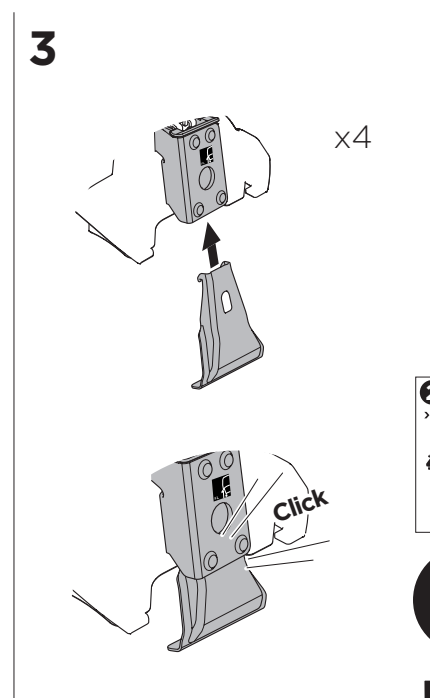

1

Kit 5130

SCION iM, 5-dr Hatchback, 16-16
 TOYOTA Auris, 5-dr Hatchback, 13-19
 TOYOTA Corolla, 5-dr Hatchback, 13-18
 TOYOTA Corolla iM, 5-dr Hatchback, *17-18

*North America

ISO 11154-E

THULE WingBar Evo	THULE WingBar Edge	THULE WingBar	THULE SquareBar	Evo X (scale)	Edge X (scale)
SCION iM, 5-dr Hatchback, 16-16				31	Q
TOYOTA Auris, 5-dr Hatchback, 13-19				31	Q
TOYOTA Corolla, 5-dr Hatchback, 13-18				31	Q
TOYOTA Corolla iM, 5-dr Hatchback, *17-18				31	Q