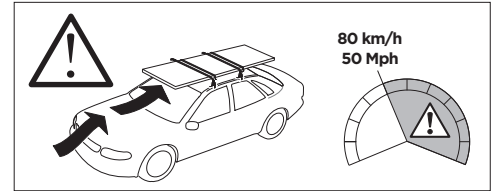

1

Kit 5130

SCION iM, 5-dr Hatchback, 16-16
 TOYOTA Auris, 5-dr Hatchback, 13-19
 TOYOTA Corolla, 5-dr Hatchback, 13-18
 TOYOTA Corolla iM, 5-dr Hatchback, *17-18

*North America

ISO 11154-E

THULE WingBar Evo	THULE WingBar Edge	THULE WingBar	THULE SquareBar	Evo X (scale)	Edge X (scale)
SCION iM, 5-dr Hatchback, 16-16				31	Q
TOYOTA Auris, 5-dr Hatchback, 13-19				31	Q
TOYOTA Corolla, 5-dr Hatchback, 13-18				31	Q
TOYOTA Corolla iM, 5-dr Hatchback, *17-18				31	Q