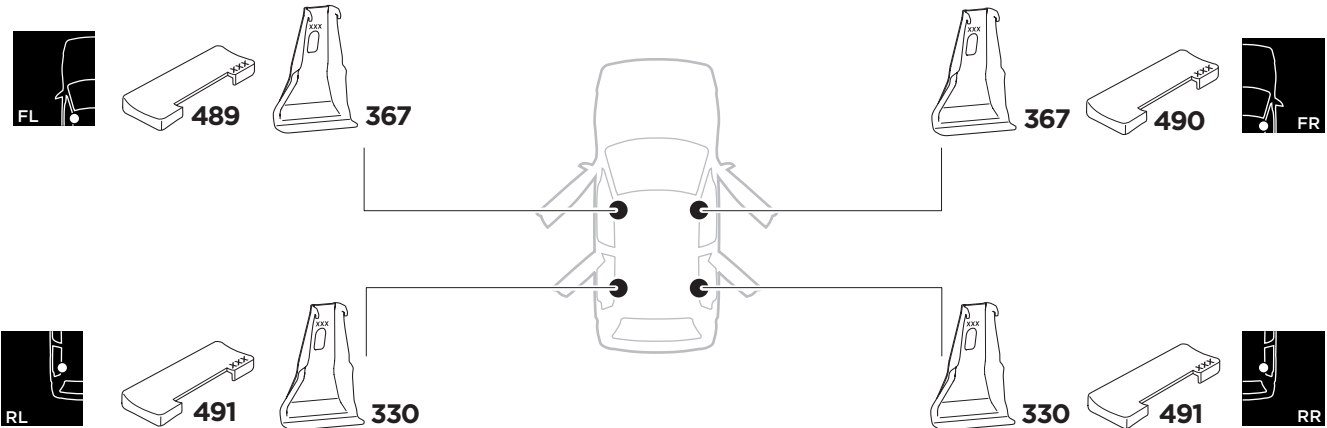

1

Kit 5130

SCION iM, 5-dr Hatchback, 16-16
 TOYOTA Auris, 5-dr Hatchback, 13-19
 TOYOTA Corolla, 5-dr Hatchback, 13-18
 TOYOTA Corolla iM, 5-dr Hatchback, *17-18

*North America

ISO 11154-E

THULE WingBar Evo	THULE WingBar Edge	THULE WingBar	THULE SquareBar	Evo X (scale)	Edge X (scale)
SCION iM, 5-dr Hatchback, 16-16				31	Q
TOYOTA Auris, 5-dr Hatchback, 13-19				31	Q
TOYOTA Corolla, 5-dr Hatchback, 13-18				31	Q
TOYOTA Corolla iM, 5-dr Hatchback, *17-18				31	Q

THULE ProBar	THULE SlideBar	X (mm/inch)
SCION iM, 5-dr Hatchback, 16-16		961 mm / 37 7/8"
TOYOTA Auris, 5-dr Hatchback, 13-19		961 mm / 37 7/8"
TOYOTA Corolla, 5-dr Hatchback, 13-18		961 mm / 37 7/8"
TOYOTA Corolla iM, 5-dr Hatchback, *17-18		961 mm / 37 7/8"