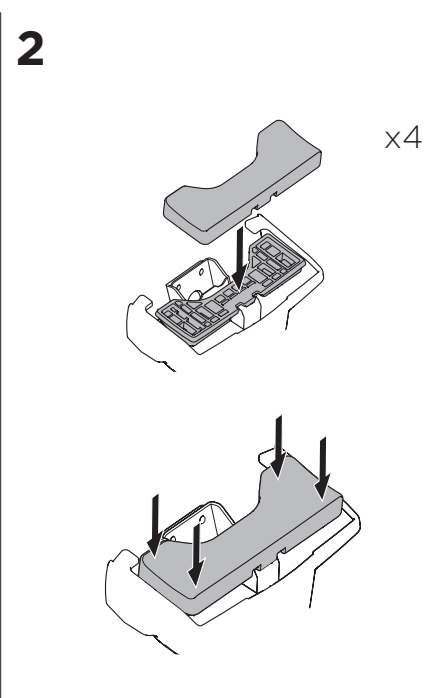

1

Kit 5130

SCION iM, 5-dr Hatchback, 16-16
 TOYOTA Auris, 5-dr Hatchback, 13-19
 TOYOTA Corolla, 5-dr Hatchback, 13-18
 TOYOTA Corolla iM, 5-dr Hatchback, *17-18

*North America

ISO 11154-E

THULE WingBar Evo	THULE WingBar Edge	THULE WingBar	THULE SquareBar	Evo X (scale)	Edge X (scale)
SCION iM, 5-dr Hatchback, 16-16				31	Q
TOYOTA Auris, 5-dr Hatchback, 13-19				31	Q
TOYOTA Corolla, 5-dr Hatchback, 13-18				31	Q
TOYOTA Corolla iM, 5-dr Hatchback, *17-18				31	Q

THULE ProBar	THULE SlideBar	X (mm/inch)
SCION iM, 5-dr Hatchback, 16-16		961 mm / 37 7/8"
TOYOTA Auris, 5-dr Hatchback, 13-19		961 mm / 37 7/8"
TOYOTA Corolla, 5-dr Hatchback, 13-18		961 mm / 37 7/8"
TOYOTA Corolla iM, 5-dr Hatchback, *17-18		961 mm / 37 7/8"