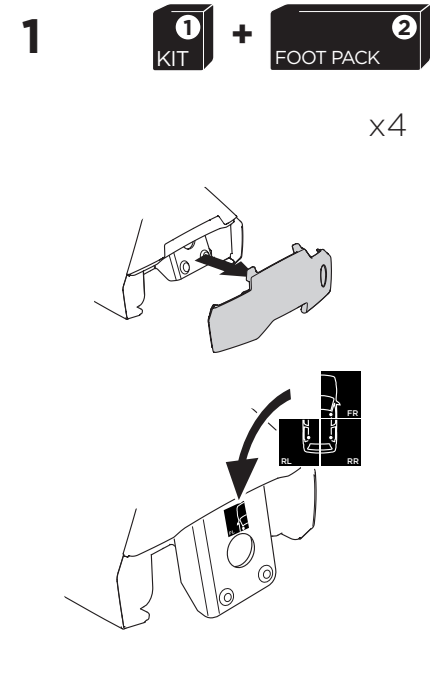

1

Kit 5128

SKODA Superb, 4-dr Sedan, 08-15

ISO 11154-E

THULE WingBar Evo	THULE WingBar Edge	THULE WingBar	THULE SquareBar	Evo X (scale)	Edge X (scale)
SKODA Superb, 4-dr Sedan, 08-15				42,5	L
THULE ProBar	THULE SlideBar				X (mm/inch)
SKODA Superb, 4-dr Sedan, 08-15				1076 mm / 42 3/8"	

THULE WingBar Evo	THULE WingBar Edge	THULE WingBar	THULE SquareBar	Evo Y (scale)	Edge Y (scale)
SKODA Superb, 4-dr Sedan, 08-15				38,5	B
THULE ProBar	THULE SlideBar				Y (mm/inch)
SKODA Superb, 4-dr Sedan, 08-15				1038 mm / 40 3/4"	

	W (mm/inch)	Z (mm/inch)
SKODA Superb, 4-dr Sedan, 08-15	820 mm / 32 1/4"	355 mm / 14"