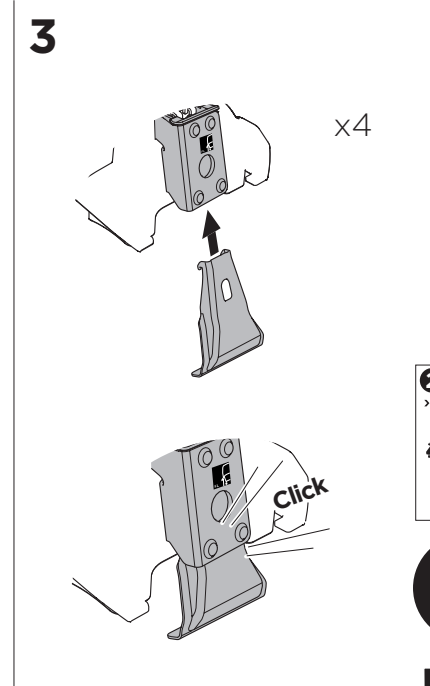

1

Kit 5128

SKODA Superb, 4-dr Sedan, 08-15

ISO 11154-E

THULE WingBar Evo	THULE WingBar Edge	THULE WingBar	THULE SquareBar	Evo X (scale)	Edge X (scale)
SKODA Superb, 4-dr Sedan, 08-15				42,5	L
THULE ProBar	THULE SlideBar				X (mm/inch)
SKODA Superb, 4-dr Sedan, 08-15				1076 mm / 42 3/8"	

THULE WingBar Evo	THULE WingBar Edge	THULE WingBar	THULE SquareBar	Evo Y (scale)	Edge Y (scale)
SKODA Superb, 4-dr Sedan, 08-15				38,5	B
THULE ProBar	THULE SlideBar				Y (mm/inch)
SKODA Superb, 4-dr Sedan, 08-15				1038 mm / 40 3/4"	

	W (mm/inch)	Z (mm/inch)
SKODA Superb, 4-dr Sedan, 08-15	820 mm / 32 1/4"	355 mm / 14"