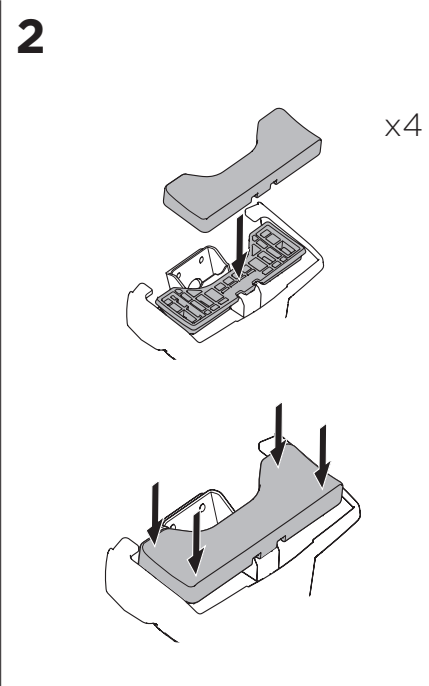

1

Kit 5128

SKODA Superb, 4-dr Sedan, 08-15

ISO 11154-E

THULE WingBar Evo	THULE WingBar Edge	THULE WingBar	THULE SquareBar	Evo X (scale)	Edge X (scale)
SKODA Superb, 4-dr Sedan, 08-15				42,5	L
THULE ProBar	THULE SlideBar				X (mm/inch)
SKODA Superb, 4-dr Sedan, 08-15				1076 mm / 42 3/8"	

THULE WingBar Evo	THULE WingBar Edge	THULE WingBar	THULE SquareBar	Evo Y (scale)	Edge Y (scale)
SKODA Superb, 4-dr Sedan, 08-15				38,5	B
THULE ProBar	THULE SlideBar				Y (mm/inch)
SKODA Superb, 4-dr Sedan, 08-15				1038 mm / 40 3/4"	

	W (mm/inch)	Z (mm/inch)
SKODA Superb, 4-dr Sedan, 08-15	820 mm / 32 1/4"	355 mm / 14"