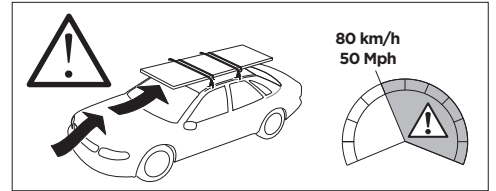

1

Kit 5128

SKODA Superb, 4-dr Sedan, 08-15

ISO 11154-E

THULE WingBar Evo	THULE WingBar Edge	THULE WingBar	THULE SquareBar	Evo X (scale)	Edge X (scale)
SKODA Superb, 4-dr Sedan, 08-15				42,5	L
THULE ProBar	THULE SlideBar				X (mm/inch)
SKODA Superb, 4-dr Sedan, 08-15				1076 mm / 42 3/8"	

THULE WingBar Evo	THULE WingBar Edge	THULE WingBar	THULE SquareBar	Evo Y (scale)	Edge Y (scale)
SKODA Superb, 4-dr Sedan, 08-15				38,5	B
THULE ProBar	THULE SlideBar				Y (mm/inch)
SKODA Superb, 4-dr Sedan, 08-15				1038 mm / 40 3/4"	

	W (mm/inch)	Z (mm/inch)
SKODA Superb, 4-dr Sedan, 08-15	820 mm / 32 1/4"	355 mm / 14"