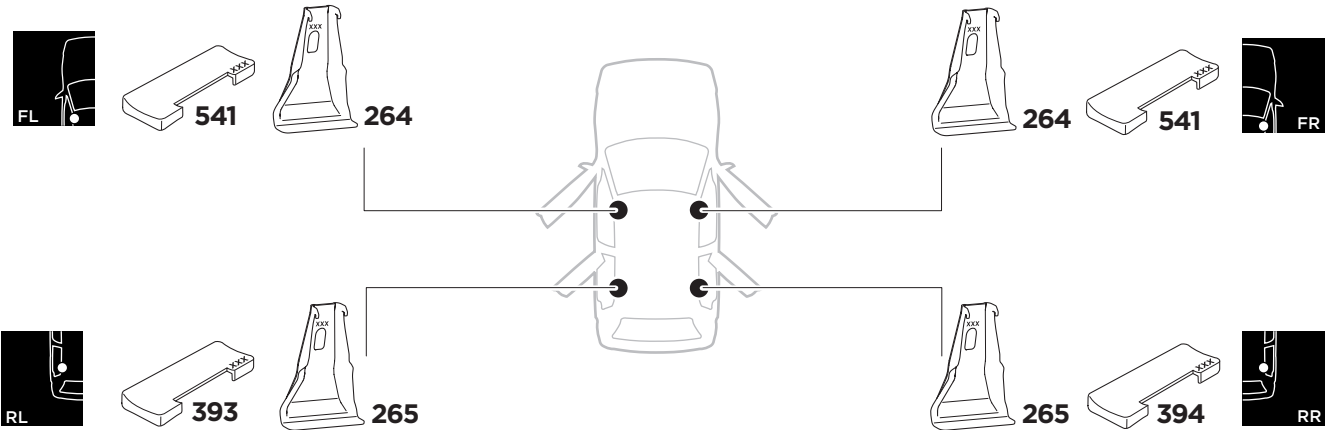

1

Kit 5128

SKODA Superb, 4-dr Sedan, 08-15

ISO 11154-E

THULE WingBar Evo	THULE WingBar Edge	THULE WingBar	THULE SquareBar	Evo X (scale)	Edge X (scale)
SKODA Superb, 4-dr Sedan, 08-15				42,5	L
THULE ProBar	THULE SlideBar				X (mm/inch)
SKODA Superb, 4-dr Sedan, 08-15				1076 mm / 42 3/8"	

THULE WingBar Evo	THULE WingBar Edge	THULE WingBar	THULE SquareBar	Evo Y (scale)	Edge Y (scale)
SKODA Superb, 4-dr Sedan, 08-15				38,5	B
THULE ProBar	THULE SlideBar				Y (mm/inch)
SKODA Superb, 4-dr Sedan, 08-15				1038 mm / 40 3/4"	

	W (mm/inch)	Z (mm/inch)
SKODA Superb, 4-dr Sedan, 08-15	820 mm / 32 1/4"	355 mm / 14"