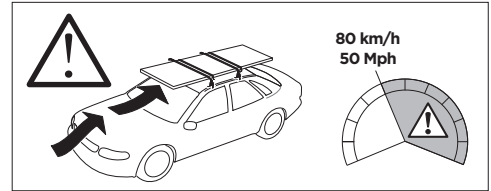

1

Kit 5119

SKODA Rapid Liftback, 5-dr Hatchback, 13-
SEAT Toledo, 5-dr Hatchback, 13-

ISO 11154-E