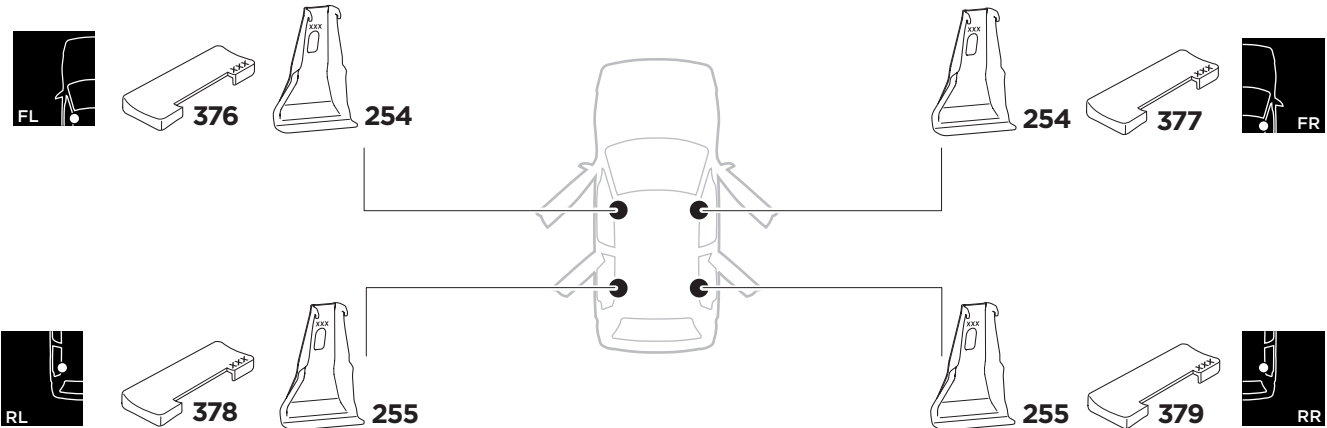

## Kit 5119

SKODA Rapid Liftback, 5-dr Hatchback, 13-  
SEAT Toledo, 5-dr Hatchback, 13-

ISO 11154-E

THULE WingBar Evo	THULE WingBar Edge	THULE WingBar	THULE SquareBar	<b>Evo X (scale)</b>	<b>Edge X (scale)</b>
<b>SKODA Rapid Liftback, 5-dr Hatchback, 13-</b>				43,5	J
<b>SEAT Toledo, 5-dr Hatchback, 13-</b>				43,5	J

THULE ProBar	THULE SlideBar			<b>X (mm/inch)</b>	
<b>SKODA Rapid Liftback, 5-dr Hatchback, 13-</b>				1086 mm / 42 3/4"	
<b>SEAT Toledo, 5-dr Hatchback, 13-</b>				1086 mm / 42 3/4"	

THULE WingBar Evo	THULE WingBar Edge	THULE WingBar	THULE SquareBar	<b>Evo Y (scale)</b>	<b>Edge Y (scale)</b>
<b>SKODA Rapid Liftback, 5-dr Hatchback, 13-</b>				40,5	P
<b>SEAT Toledo, 5-dr Hatchback, 13-</b>				40,5	P

THULE ProBar	THULE SlideBar			<b>Y (mm/inch)</b>	
<b>SKODA Rapid Liftback, 5-dr Hatchback, 13-</b>				1056 mm / 41 5/8"	
<b>SEAT Toledo, 5-dr Hatchback, 13-</b>				1056 mm / 41 5/8"	

	<b>W (mm/inch)</b>	<b>Z (mm/inch)</b>
<b>SKODA Rapid Liftback, 5-dr Hatchback, 13-</b>	715 mm / 28 1/8"	180 mm / 7 1/8"
<b>SEAT Toledo, 5-dr Hatchback, 13-</b>	715 mm / 28 1/8"	180 mm / 7 1/8"