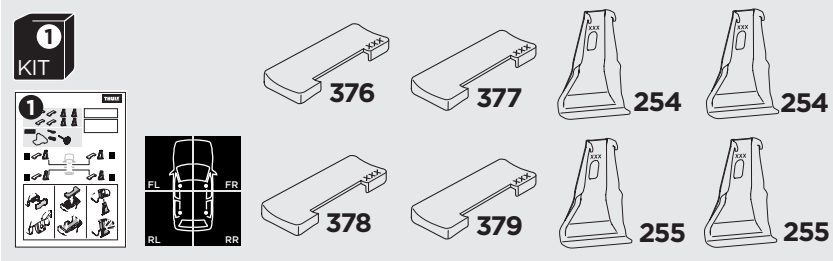

## Kit 5119

SKODA Rapid Liftback, 5-dr Hatchback, 13-  
SEAT Toledo, 5-dr Hatchback, 13-

ISO 11154-E

THULE WingBar Evo	THULE WingBar Edge	THULE WingBar	THULE SquareBar	<b>Evo X (scale)</b>	<b>Edge X (scale)</b>
<b>SKODA Rapid Liftback, 5-dr Hatchback, 13-</b>				43,5	J
<b>SEAT Toledo, 5-dr Hatchback, 13-</b>				43,5	J

THULE ProBar	THULE SlideBar			<b>X (mm/inch)</b>	
<b>SKODA Rapid Liftback, 5-dr Hatchback, 13-</b>				1086 mm / 42 3/4"	
<b>SEAT Toledo, 5-dr Hatchback, 13-</b>				1086 mm / 42 3/4"	

THULE WingBar Evo	THULE WingBar Edge	THULE WingBar	THULE SquareBar	<b>Evo Y (scale)</b>	<b>Edge Y (scale)</b>
<b>SKODA Rapid Liftback, 5-dr Hatchback, 13-</b>				40,5	P
<b>SEAT Toledo, 5-dr Hatchback, 13-</b>				40,5	P

THULE ProBar	THULE SlideBar			<b>Y (mm/inch)</b>	
<b>SKODA Rapid Liftback, 5-dr Hatchback, 13-</b>				1056 mm / 41 5/8"	
<b>SEAT Toledo, 5-dr Hatchback, 13-</b>				1056 mm / 41 5/8"	

	<b>W (mm/inch)</b>	<b>Z (mm/inch)</b>
<b>SKODA Rapid Liftback, 5-dr Hatchback, 13-</b>	715 mm / 28 1/8"	180 mm / 7 1/8"
<b>SEAT Toledo, 5-dr Hatchback, 13-</b>	715 mm / 28 1/8"	180 mm / 7 1/8"