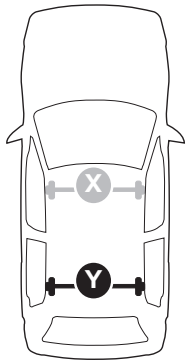

## Kit 5119

SKODA Rapid Liftback, 5-dr Hatchback, 13-  
SEAT Toledo, 5-dr Hatchback, 13-

ISO 11154-E

THULE WingBar Evo	THULE WingBar Edge	THULE WingBar	THULE SquareBar	<b>Evo X (scale)</b>	<b>Edge X (scale)</b>
<b>SKODA Rapid Liftback, 5-dr Hatchback, 13-</b>				43,5	J
<b>SEAT Toledo, 5-dr Hatchback, 13-</b>				43,5	J

THULE ProBar	THULE SlideBar			<b>X (mm/inch)</b>	
<b>SKODA Rapid Liftback, 5-dr Hatchback, 13-</b>				1086 mm / 42 3/4"	
<b>SEAT Toledo, 5-dr Hatchback, 13-</b>				1086 mm / 42 3/4"	

THULE WingBar Evo	THULE WingBar Edge	THULE WingBar	THULE SquareBar	<b>Evo Y (scale)</b>	<b>Edge Y (scale)</b>
<b>SKODA Rapid Liftback, 5-dr Hatchback, 13-</b>				40,5	P
<b>SEAT Toledo, 5-dr Hatchback, 13-</b>				40,5	P