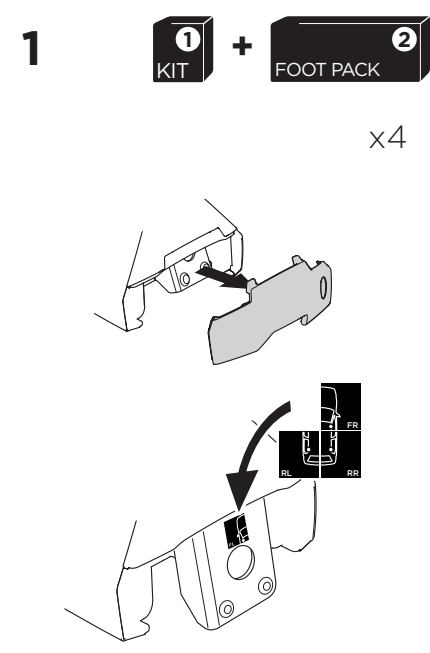

## Kit 5119

SKODA Rapid Liftback, 5-dr Hatchback, 13-  
SEAT Toledo, 5-dr Hatchback, 13-

ISO 11154-E

THULE WingBar Evo	THULE WingBar Edge	THULE WingBar	THULE SquareBar	<b>Evo X (scale)</b>	<b>Edge X (scale)</b>
<b>SKODA Rapid Liftback, 5-dr Hatchback, 13-</b>				43,5	J
<b>SEAT Toledo, 5-dr Hatchback, 13-</b>				43,5	J

THULE ProBar	THULE SlideBar			<b>X (mm/inch)</b>	
<b>SKODA Rapid Liftback, 5-dr Hatchback, 13-</b>				1086 mm / 42 3/4"	
<b>SEAT Toledo, 5-dr Hatchback, 13-</b>				1086 mm / 42 3/4"	

THULE WingBar Evo	THULE WingBar Edge	THULE WingBar	THULE SquareBar	<b>Evo Y (scale)</b>	<b>Edge Y (scale)</b>
<b>SKODA Rapid Liftback, 5-dr Hatchback, 13-</b>				40,5	P
<b>SEAT Toledo, 5-dr Hatchback, 13-</b>				40,5	P

THULE ProBar	THULE SlideBar			<b>Y (mm/inch)</b>	
<b>SKODA Rapid Liftback, 5-dr Hatchback, 13-</b>				1056 mm / 41 5/8"	
<b>SEAT Toledo, 5-dr Hatchback, 13-</b>				1056 mm / 41 5/8"	

	<b>W (mm/inch)</b>	<b>Z (mm/inch)</b>
<b>SKODA Rapid Liftback, 5-dr Hatchback, 13-</b>	715 mm / 28 1/8"	180 mm / 7 1/8"
<b>SEAT Toledo, 5-dr Hatchback, 13-</b>	715 mm / 28 1/8"	180 mm / 7 1/8"