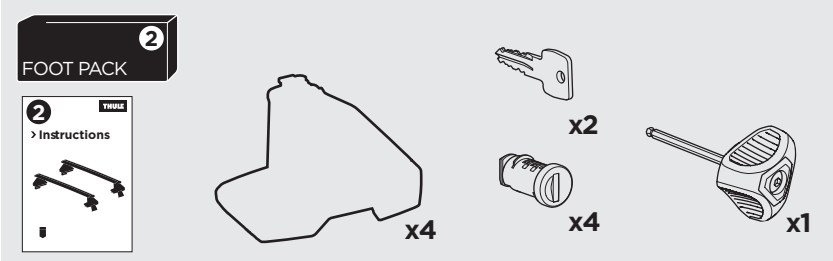

## Kit 5119

SKODA Rapid Liftback, 5-dr Hatchback, 13-  
SEAT Toledo, 5-dr Hatchback, 13-

ISO 11154-E

THULE WingBar Evo	THULE WingBar Edge	THULE WingBar	THULE SquareBar	<b>Evo X (scale)</b>	<b>Edge X (scale)</b>
<b>SKODA Rapid Liftback, 5-dr Hatchback, 13-</b>				43,5	J
<b>SEAT Toledo, 5-dr Hatchback, 13-</b>				43,5	J

THULE ProBar	THULE SlideBar			<b>X (mm/inch)</b>	
<b>SKODA Rapid Liftback, 5-dr Hatchback, 13-</b>				1086 mm / 42 3/4"	
<b>SEAT Toledo, 5-dr Hatchback, 13-</b>				1086 mm / 42 3/4"	

THULE WingBar Evo	THULE WingBar Edge	THULE WingBar	THULE SquareBar	<b>Evo Y (scale)</b>	<b>Edge Y (scale)</b>
<b>SKODA Rapid Liftback, 5-dr Hatchback, 13-</b>				40,5	P
<b>SEAT Toledo, 5-dr Hatchback, 13-</b>				40,5	P

THULE ProBar	THULE SlideBar			<b>Y (mm/inch)</b>	
<b>SKODA Rapid Liftback, 5-dr Hatchback, 13-</b>				1056 mm / 41 5/8"	
<b>SEAT Toledo, 5-dr Hatchback, 13-</b>				1056 mm / 41 5/8"	

	<b>W (mm/inch)</b>	<b>Z (mm/inch)</b>
<b>SKODA Rapid Liftback, 5-dr Hatchback, 13-</b>	715 mm / 28 1/8"	180 mm / 7 1/8"
<b>SEAT Toledo, 5-dr Hatchback, 13-</b>	715 mm / 28 1/8"	180 mm / 7 1/8"