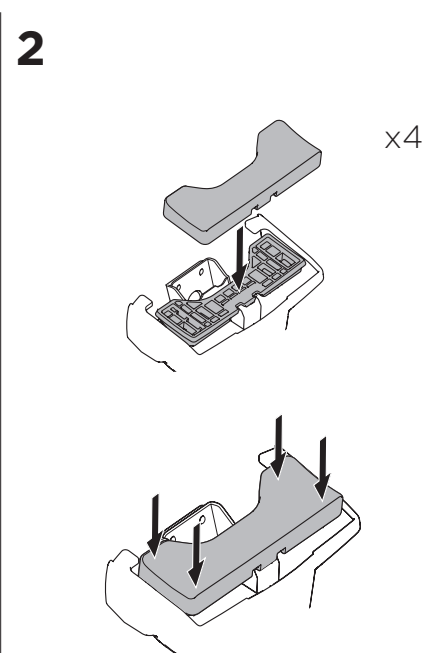

## Kit 5119

SKODA Rapid Liftback, 5-dr Hatchback, 13-  
SEAT Toledo, 5-dr Hatchback, 13-

ISO 11154-E

THULE WingBar Evo	THULE WingBar Edge	THULE WingBar	THULE SquareBar	<b>Evo X (scale)</b>	<b>Edge X (scale)</b>
<b>SKODA Rapid Liftback, 5-dr Hatchback, 13-</b>				43,5	J
<b>SEAT Toledo, 5-dr Hatchback, 13-</b>				43,5	J

THULE ProBar	THULE SlideBar			<b>X (mm/inch)</b>	
<b>SKODA Rapid Liftback, 5-dr Hatchback, 13-</b>				1086 mm / 42 3/4"	
<b>SEAT Toledo, 5-dr Hatchback, 13-</b>				1086 mm / 42 3/4"	

THULE WingBar Evo	THULE WingBar Edge	THULE WingBar	THULE SquareBar	<b>Evo Y (scale)</b>	<b>Edge Y (scale)</b>
<b>SKODA Rapid Liftback, 5-dr Hatchback, 13-</b>				40,5	P
<b>SEAT Toledo, 5-dr Hatchback, 13-</b>				40,5	P

THULE ProBar	THULE SlideBar			<b>Y (mm/inch)</b>	
<b>SKODA Rapid Liftback, 5-dr Hatchback, 13-</b>				1056 mm / 41 5/8"	
<b>SEAT Toledo, 5-dr Hatchback, 13-</b>				1056 mm / 41 5/8"	

	<b>W (mm/inch)</b>	<b>Z (mm/inch)</b>
<b>SKODA Rapid Liftback, 5-dr Hatchback, 13-</b>	715 mm / 28 1/8"	180 mm / 7 1/8"
<b>SEAT Toledo, 5-dr Hatchback, 13-</b>	715 mm / 28 1/8"	180 mm / 7 1/8"