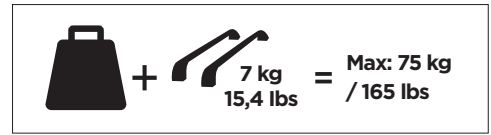

## Kit 5119

SKODA Rapid Liftback, 5-dr Hatchback, 13-  
SEAT Toledo, 5-dr Hatchback, 13-

ISO 11154-E

THULE WingBar Evo	THULE WingBar Edge	THULE WingBar	THULE SquareBar	<b>Evo X (scale)</b>	<b>Edge X (scale)</b>
<b>SKODA Rapid Liftback, 5-dr Hatchback, 13-</b>				43,5	J
<b>SEAT Toledo, 5-dr Hatchback, 13-</b>				43,5	J