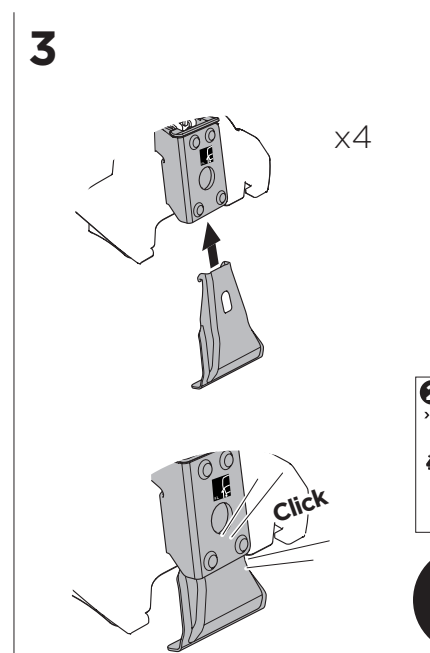

## Kit 5119

SKODA Rapid Liftback, 5-dr Hatchback, 13-  
SEAT Toledo, 5-dr Hatchback, 13-

ISO 11154-E

THULE WingBar Evo	THULE WingBar Edge	THULE WingBar	THULE SquareBar	<b>Evo X (scale)</b>	<b>Edge X (scale)</b>
<b>SKODA Rapid Liftback, 5-dr Hatchback, 13-</b>				43,5	J
<b>SEAT Toledo, 5-dr Hatchback, 13-</b>				43,5	J

THULE ProBar	THULE SlideBar			<b>X (mm/inch)</b>	
<b>SKODA Rapid Liftback, 5-dr Hatchback, 13-</b>				1086 mm / 42 3/4"	
<b>SEAT Toledo, 5-dr Hatchback, 13-</b>				1086 mm / 42 3/4"	

THULE WingBar Evo	THULE WingBar Edge	THULE WingBar	THULE SquareBar	<b>Evo Y (scale)</b>	<b>Edge Y (scale)</b>
<b>SKODA Rapid Liftback, 5-dr Hatchback, 13-</b>				40,5	P
<b>SEAT Toledo, 5-dr Hatchback, 13-</b>				40,5	P

THULE ProBar	THULE SlideBar			<b>Y (mm/inch)</b>	
<b>SKODA Rapid Liftback, 5-dr Hatchback, 13-</b>				1056 mm / 41 5/8"	
<b>SEAT Toledo, 5-dr Hatchback, 13-</b>				1056 mm / 41 5/8"	

	<b>W (mm/inch)</b>	<b>Z (mm/inch)</b>
<b>SKODA Rapid Liftback, 5-dr Hatchback, 13-</b>	715 mm / 28 1/8"	180 mm / 7 1/8"
<b>SEAT Toledo, 5-dr Hatchback, 13-</b>	715 mm / 28 1/8"	180 mm / 7 1/8"