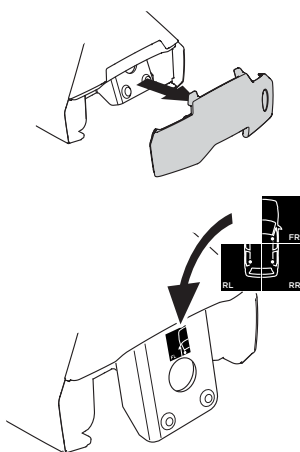

### 1 KIT + FOOT PACK 2

x4

### 2

x4

	<b>W (mm/inch)</b>	<b>Z (mm/inch)</b>
<b>AUDI A7, 5-dr Hatchback, 10-14, 15-18</b>	<b>720 mm / 28 3/8"</b>	<b>155 mm / 6 1/8"</b>