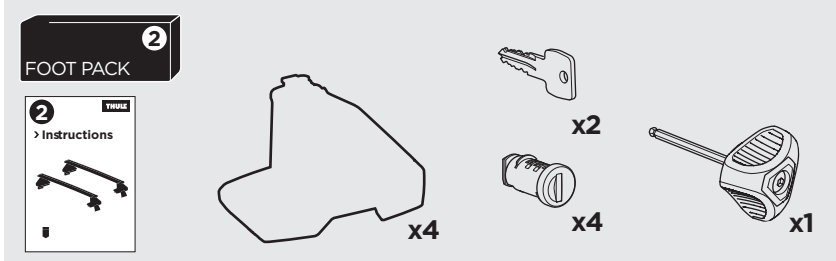

1

Kit 5101

VOLKSWAGEN Polo, 5-dr Hatchback, 18-

ISO 11154-E

1 KIT + FOOT PACK 2

2

3

THULE WingBar Evo	THULE WingBar Edge	THULE WingBar	THULE SquareBar	Evo X (scale)	Edge X (scale)
VOLKSWAGEN Polo, 5-dr Hatchback, 18-				40,5	P

THULE ProBar	THULE SlideBar	X (mm/inch)		
VOLKSWAGEN Polo, 5-dr Hatchback, 18-		1056 mm / 41 5/8"		

THULE WingBar Evo	THULE WingBar Edge	THULE WingBar	THULE SquareBar	Evo Y (scale)	Edge Y (scale)
VOLKSWAGEN Polo, 5-dr Hatchback, 18-				33	M

THULE ProBar	THULE SlideBar	Y (mm/inch)		
VOLKSWAGEN Polo, 5-dr Hatchback, 18-		981 mm / 38 5/8"		

	W (mm/inch)	Z (mm/inch)
VOLKSWAGEN Polo, 5-dr Hatchback, 18-	780 mm / 30 3/4"	140 mm / 5 1/2"