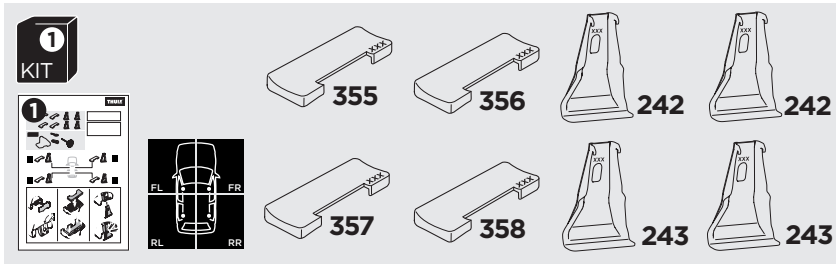

1

Kit 5101

VOLKSWAGEN Polo, 5-dr Hatchback, 18-

ISO 11154-E

1 KIT + FOOT PACK 2

2

3

THULE WingBar Evo	THULE WingBar Edge	THULE WingBar	THULE SquareBar	Evo X (scale)	Edge X (scale)
VOLKSWAGEN Polo, 5-dr Hatchback, 18-				40,5	P

THULE ProBar	THULE SlideBar	X (mm/inch)		
VOLKSWAGEN Polo, 5-dr Hatchback, 18-		1056 mm / 41 5/8"		

THULE WingBar Evo	THULE WingBar Edge	THULE WingBar	THULE SquareBar	Evo Y (scale)	Edge Y (scale)
VOLKSWAGEN Polo, 5-dr Hatchback, 18-				33	M

THULE ProBar	THULE SlideBar	Y (mm/inch)		
VOLKSWAGEN Polo, 5-dr Hatchback, 18-		981 mm / 38 5/8"		

	W (mm/inch)	Z (mm/inch)
VOLKSWAGEN Polo, 5-dr Hatchback, 18-	780 mm / 30 3/4"	140 mm / 5 1/2"