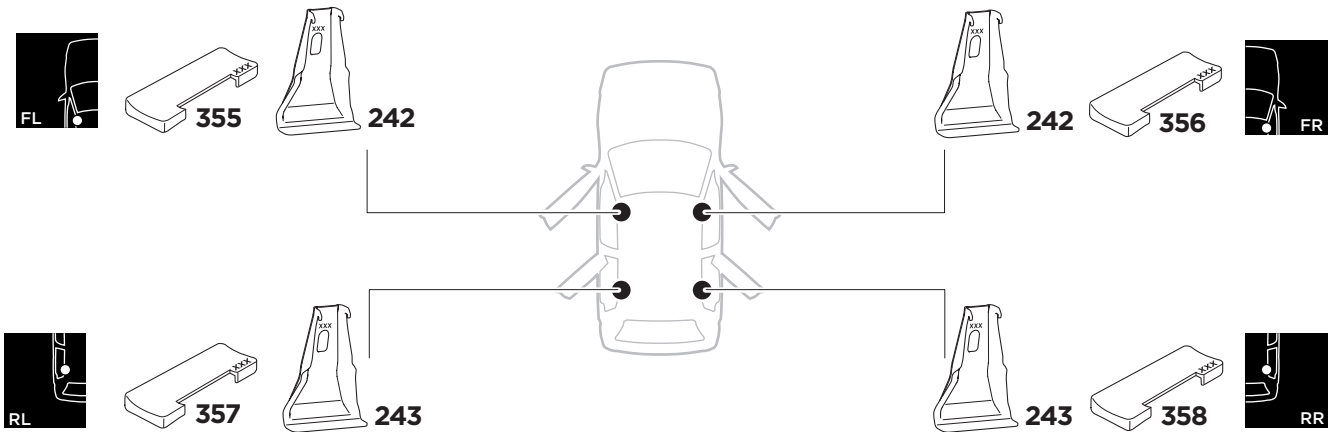

1

Kit 5101

VOLKSWAGEN Polo, 5-dr Hatchback, 18-

ISO 11154-E

1 KIT + FOOT PACK 2

2

3

THULE WingBar Evo	THULE WingBar Edge	THULE WingBar	THULE SquareBar	Evo X (scale)	Edge X (scale)
VOLKSWAGEN Polo, 5-dr Hatchback, 18-				40,5	P

THULE ProBar	THULE SlideBar	X (mm/inch)		
VOLKSWAGEN Polo, 5-dr Hatchback, 18-		1056 mm / 41 5/8"		

THULE WingBar Evo	THULE WingBar Edge	THULE WingBar	THULE SquareBar	Evo Y (scale)	Edge Y (scale)
VOLKSWAGEN Polo, 5-dr Hatchback, 18-				33	M

THULE ProBar	THULE SlideBar	Y (mm/inch)		
VOLKSWAGEN Polo, 5-dr Hatchback, 18-		981 mm / 38 5/8"		

	W (mm/inch)	Z (mm/inch)
VOLKSWAGEN Polo, 5-dr Hatchback, 18-	780 mm / 30 3/4"	140 mm / 5 1/2"