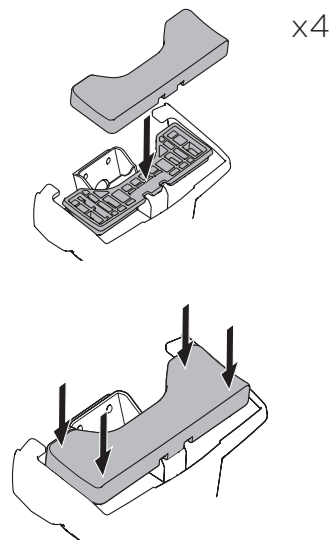

1

Kit 5101

VOLKSWAGEN Polo, 5-dr Hatchback, 18-

ISO 11154-E

1 KIT + FOOT PACK 2

2

3

THULE WingBar Evo	THULE WingBar Edge	THULE WingBar	THULE SquareBar	Evo X (scale)	Edge X (scale)
VOLKSWAGEN Polo, 5-dr Hatchback, 18-				40,5	P

THULE ProBar	THULE SlideBar	X (mm/inch)		
VOLKSWAGEN Polo, 5-dr Hatchback, 18-		1056 mm / 41 5/8"		

THULE WingBar Evo	THULE WingBar Edge	THULE WingBar	THULE SquareBar	Evo Y (scale)	Edge Y (scale)
VOLKSWAGEN Polo, 5-dr Hatchback, 18-				33	M

THULE ProBar	THULE SlideBar	Y (mm/inch)		
VOLKSWAGEN Polo, 5-dr Hatchback, 18-		981 mm / 38 5/8"		

	W (mm/inch)	Z (mm/inch)
VOLKSWAGEN Polo, 5-dr Hatchback, 18-	780 mm / 30 3/4"	140 mm / 5 1/2"