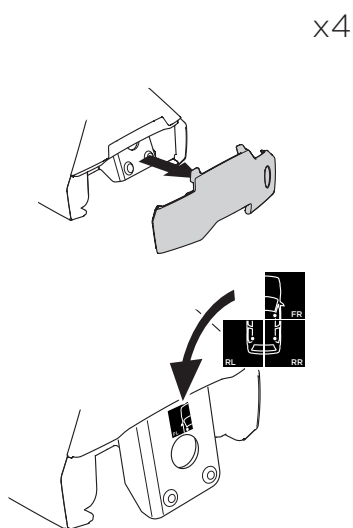

1

Kit 5101

VOLKSWAGEN Polo, 5-dr Hatchback, 18-

ISO 11154-E

1 KIT + FOOT PACK 2

2

3

THULE WingBar Evo	THULE WingBar Edge	THULE WingBar	THULE SquareBar	Evo X (scale)	Edge X (scale)
VOLKSWAGEN Polo, 5-dr Hatchback, 18-				40,5	P

THULE ProBar	THULE SlideBar	X (mm/inch)		
VOLKSWAGEN Polo, 5-dr Hatchback, 18-		1056 mm / 41 5/8"		

THULE WingBar Evo	THULE WingBar Edge	THULE WingBar	THULE SquareBar	Evo Y (scale)	Edge Y (scale)
VOLKSWAGEN Polo, 5-dr Hatchback, 18-				33	M

THULE ProBar	THULE SlideBar	Y (mm/inch)		
VOLKSWAGEN Polo, 5-dr Hatchback, 18-		981 mm / 38 5/8"		

	W (mm/inch)	Z (mm/inch)
VOLKSWAGEN Polo, 5-dr Hatchback, 18-	780 mm / 30 3/4"	140 mm / 5 1/2"