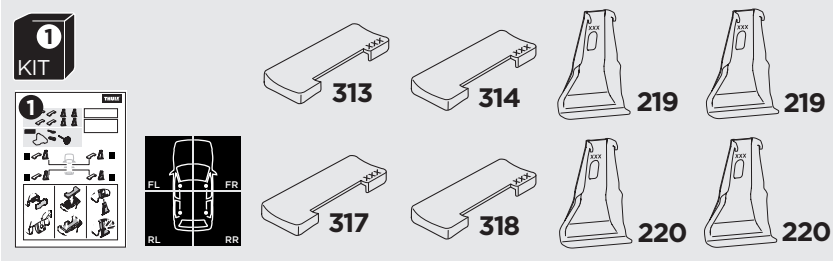

1

Kit 5092

HOLDEN/OPEL/VAUXHALL Insignia, 4-dr Sedan, 08-17

HOLDEN/OPEL/VAUXHALL Insignia, 5-dr Hatchback, 08-17

ISO 11154-E

THULE WingBar Evo	THULE WingBar Edge	THULE WingBar	THULE SquareBar	Evo X (scale)	Edge X (scale)
HOLDEN/OPEL/VAUXHALL Insignia, 4-dr Sedan, 08-17				45	G
HOLDEN/OPEL/VAUXHALL Insignia, 5-dr Hatchback, 08-17				45,5	F

THULE ProBar	THULE SlideBar	X (mm/inch)
HOLDEN/OPEL/VAUXHALL Insignia, 4-dr Sedan, 08-17		1101 mm / 43 ³ / ₈ "
HOLDEN/OPEL/VAUXHALL Insignia, 5-dr Hatchback, 08-17		1106 mm / 43 ¹ / ₂ "

THULE WingBar Evo	THULE WingBar Edge	THULE WingBar	THULE SquareBar	Evo Y (scale)	Edge Y (scale)
HOLDEN/OPEL/VAUXHALL Insignia, 4-dr Sedan, 08-17				37,5	D
HOLDEN/OPEL/VAUXHALL Insignia, 5-dr Hatchback, 08-17				38,5	B

THULE ProBar	THULE SlideBar	Y (mm/inch)
HOLDEN/OPEL/VAUXHALL Insignia, 4-dr Sedan, 08-17		1026 mm / 40 ³ / ₈ "
HOLDEN/OPEL/VAUXHALL Insignia, 5-dr Hatchback, 08-17		1036 mm / 40 ³ / ₄ "

	W (mm/inch)	Z (mm/inch)
HOLDEN/OPEL/VAUXHALL Insignia, 4-dr Sedan, 08-17	740 mm / 29 ¹ / ₈ "	130 mm / 5 ¹ / ₈ "
HOLDEN/OPEL/VAUXHALL Insignia, 5-dr Hatchback, 08-17	735 mm / 28 ⁷ / ₈ "	125 mm / 4 ⁷ / ₈ "