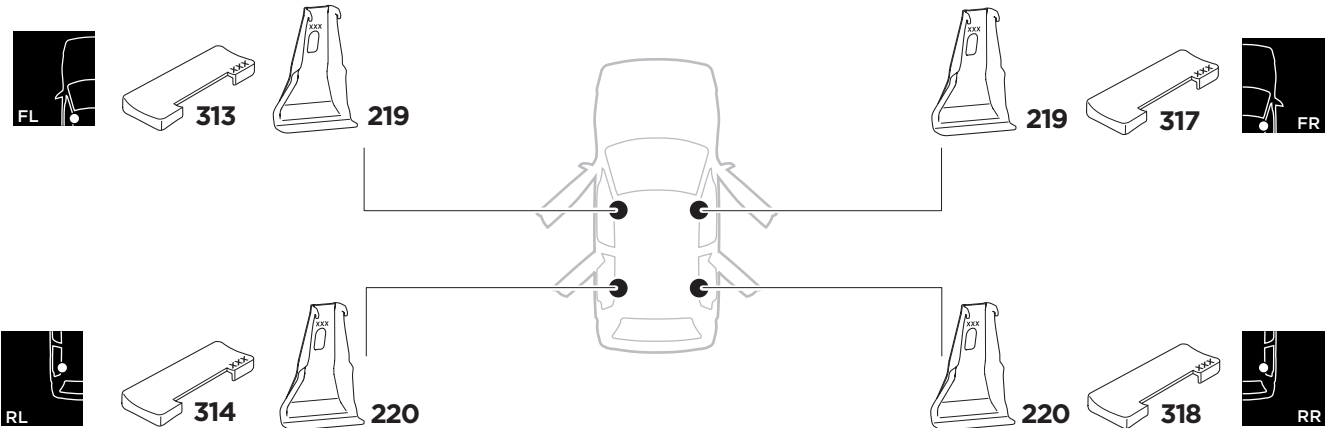

1

Kit 5092

HOLDEN/OPEL/VAUXHALL Insignia, 4-dr Sedan, 08-17

HOLDEN/OPEL/VAUXHALL Insignia, 5-dr Hatchback, 08-17

ISO 11154-E

THULE WingBar Evo	THULE WingBar Edge	THULE WingBar	THULE SquareBar	Evo X (scale)	Edge X (scale)
HOLDEN/OPEL/VAUXHALL Insignia, 4-dr Sedan, 08-17				45	G
HOLDEN/OPEL/VAUXHALL Insignia, 5-dr Hatchback, 08-17				45,5	F

THULE ProBar	THULE SlideBar	X (mm/inch)
HOLDEN/OPEL/VAUXHALL Insignia, 4-dr Sedan, 08-17		1101 mm / 43 ³ / ₈ "
HOLDEN/OPEL/VAUXHALL Insignia, 5-dr Hatchback, 08-17		1106 mm / 43 ¹ / ₂ "

THULE WingBar Evo	THULE WingBar Edge	THULE WingBar	THULE SquareBar	Evo Y (scale)	Edge Y (scale)
HOLDEN/OPEL/VAUXHALL Insignia, 4-dr Sedan, 08-17				37,5	D
HOLDEN/OPEL/VAUXHALL Insignia, 5-dr Hatchback, 08-17				38,5	B

THULE ProBar	THULE SlideBar	Y (mm/inch)
HOLDEN/OPEL/VAUXHALL Insignia, 4-dr Sedan, 08-17		1026 mm / 40 ³ / ₈ "
HOLDEN/OPEL/VAUXHALL Insignia, 5-dr Hatchback, 08-17		1036 mm / 40 ³ / ₄ "

	W (mm/inch)	Z (mm/inch)
HOLDEN/OPEL/VAUXHALL Insignia, 4-dr Sedan, 08-17	740 mm / 29 ¹ / ₈ "	130 mm / 5 ¹ / ₈ "
HOLDEN/OPEL/VAUXHALL Insignia, 5-dr Hatchback, 08-17	735 mm / 28 ⁷ / ₈ "	125 mm / 4 ⁷ / ₈ "