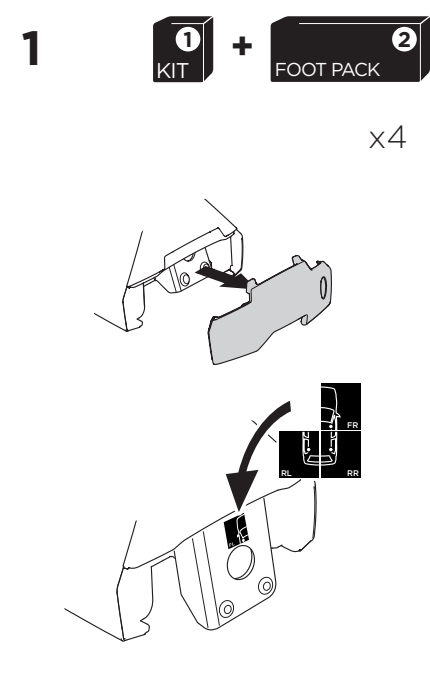

1

Kit 5092

HOLDEN/OPEL/VAUXHALL Insignia, 4-dr Sedan, 08-17

HOLDEN/OPEL/VAUXHALL Insignia, 5-dr Hatchback, 08-17

ISO 11154-E

THULE WingBar Evo	THULE WingBar Edge	THULE WingBar	THULE SquareBar	Evo X (scale)	Edge X (scale)
HOLDEN/OPEL/VAUXHALL Insignia, 4-dr Sedan, 08-17				45	G
HOLDEN/OPEL/VAUXHALL Insignia, 5-dr Hatchback, 08-17				45,5	F

THULE ProBar	THULE SlideBar	X (mm/inch)
HOLDEN/OPEL/VAUXHALL Insignia, 4-dr Sedan, 08-17		1101 mm / 43 ³ / ₈ "
HOLDEN/OPEL/VAUXHALL Insignia, 5-dr Hatchback, 08-17		1106 mm / 43 ¹ / ₂ "

THULE WingBar Evo	THULE WingBar Edge	THULE WingBar	THULE SquareBar	Evo Y (scale)	Edge Y (scale)
HOLDEN/OPEL/VAUXHALL Insignia, 4-dr Sedan, 08-17				37,5	D
HOLDEN/OPEL/VAUXHALL Insignia, 5-dr Hatchback, 08-17				38,5	B

THULE ProBar	THULE SlideBar	Y (mm/inch)
HOLDEN/OPEL/VAUXHALL Insignia, 4-dr Sedan, 08-17		1026 mm / 40 ³ / ₈ "
HOLDEN/OPEL/VAUXHALL Insignia, 5-dr Hatchback, 08-17		1036 mm / 40 ³ / ₄ "

	W (mm/inch)	Z (mm/inch)
HOLDEN/OPEL/VAUXHALL Insignia, 4-dr Sedan, 08-17	740 mm / 29 ¹ / ₈ "	130 mm / 5 ¹ / ₈ "
HOLDEN/OPEL/VAUXHALL Insignia, 5-dr Hatchback, 08-17	735 mm / 28 ⁷ / ₈ "	125 mm / 4 ⁷ / ₈ "