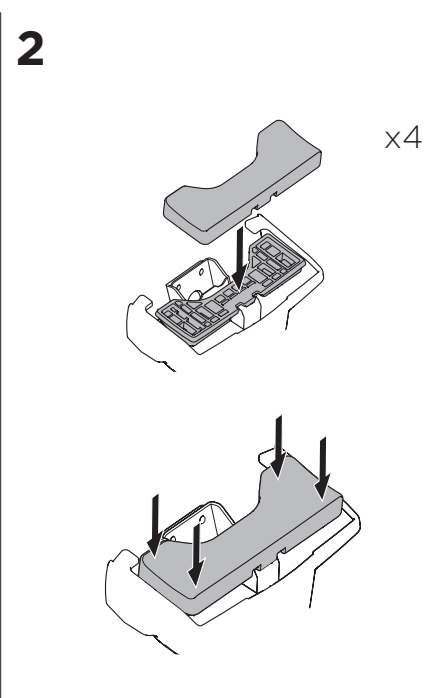

1

Kit 5092

HOLDEN/OPEL/VAUXHALL Insignia, 4-dr Sedan, 08-17

HOLDEN/OPEL/VAUXHALL Insignia, 5-dr Hatchback, 08-17

ISO 11154-E

THULE WingBar Evo	THULE WingBar Edge	THULE WingBar	THULE SquareBar	Evo X (scale)	Edge X (scale)
HOLDEN/OPEL/VAUXHALL Insignia, 4-dr Sedan, 08-17				45	G
HOLDEN/OPEL/VAUXHALL Insignia, 5-dr Hatchback, 08-17				45,5	F

THULE ProBar	THULE SlideBar	X (mm/inch)
HOLDEN/OPEL/VAUXHALL Insignia, 4-dr Sedan, 08-17		1101 mm / 43 ³ / ₈ "
HOLDEN/OPEL/VAUXHALL Insignia, 5-dr Hatchback, 08-17		1106 mm / 43 ¹ / ₂ "

THULE WingBar Evo	THULE WingBar Edge	THULE WingBar	THULE SquareBar	Evo Y (scale)	Edge Y (scale)
HOLDEN/OPEL/VAUXHALL Insignia, 4-dr Sedan, 08-17				37,5	D
HOLDEN/OPEL/VAUXHALL Insignia, 5-dr Hatchback, 08-17				38,5	B

THULE ProBar	THULE SlideBar	Y (mm/inch)
HOLDEN/OPEL/VAUXHALL Insignia, 4-dr Sedan, 08-17		1026 mm / 40 ³ / ₈ "
HOLDEN/OPEL/VAUXHALL Insignia, 5-dr Hatchback, 08-17		1036 mm / 40 ³ / ₄ "

	W (mm/inch)	Z (mm/inch)
HOLDEN/OPEL/VAUXHALL Insignia, 4-dr Sedan, 08-17	740 mm / 29 ¹ / ₈ "	130 mm / 5 ¹ / ₈ "
HOLDEN/OPEL/VAUXHALL Insignia, 5-dr Hatchback, 08-17	735 mm / 28 ⁷ / ₈ "	125 mm / 4 ⁷ / ₈ "