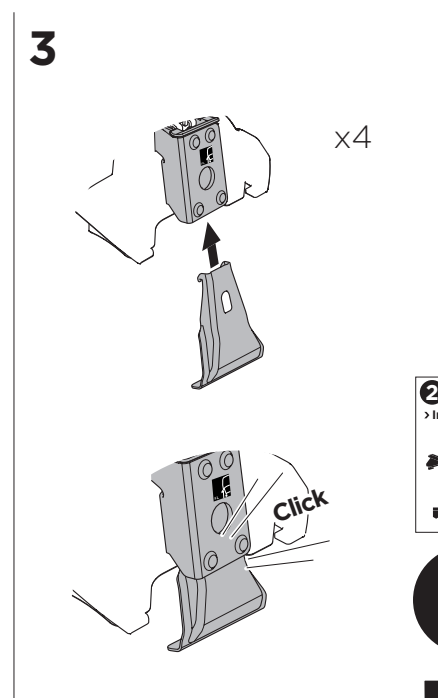

1

Kit 5092

HOLDEN/OPEL/VAUXHALL Insignia, 4-dr Sedan, 08-17

HOLDEN/OPEL/VAUXHALL Insignia, 5-dr Hatchback, 08-17

ISO 11154-E

THULE WingBar Evo	THULE WingBar Edge	THULE WingBar	THULE SquareBar	Evo X (scale)	Edge X (scale)
HOLDEN/OPEL/VAUXHALL Insignia, 4-dr Sedan, 08-17				45	G
HOLDEN/OPEL/VAUXHALL Insignia, 5-dr Hatchback, 08-17				45,5	F

THULE ProBar	THULE SlideBar	X (mm/inch)
HOLDEN/OPEL/VAUXHALL Insignia, 4-dr Sedan, 08-17		1101 mm / 43 ³ / ₈ "
HOLDEN/OPEL/VAUXHALL Insignia, 5-dr Hatchback, 08-17		1106 mm / 43 ¹ / ₂ "

THULE WingBar Evo	THULE WingBar Edge	THULE WingBar	THULE SquareBar	Evo Y (scale)	Edge Y (scale)
HOLDEN/OPEL/VAUXHALL Insignia, 4-dr Sedan, 08-17				37,5	D
HOLDEN/OPEL/VAUXHALL Insignia, 5-dr Hatchback, 08-17				38,5	B

THULE ProBar	THULE SlideBar	Y (mm/inch)
HOLDEN/OPEL/VAUXHALL Insignia, 4-dr Sedan, 08-17		1026 mm / 40 ³ / ₈ "
HOLDEN/OPEL/VAUXHALL Insignia, 5-dr Hatchback, 08-17		1036 mm / 40 ³ / ₄ "

	W (mm/inch)	Z (mm/inch)
HOLDEN/OPEL/VAUXHALL Insignia, 4-dr Sedan, 08-17	740 mm / 29 ¹ / ₈ "	130 mm / 5 ¹ / ₈ "
HOLDEN/OPEL/VAUXHALL Insignia, 5-dr Hatchback, 08-17	735 mm / 28 ⁷ / ₈ "	125 mm / 4 ⁷ / ₈ "