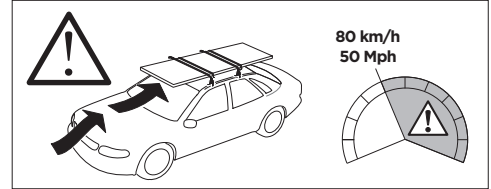

1

Kit 5092

HOLDEN/OPEL/VAUXHALL Insignia, 4-dr Sedan, 08-17

HOLDEN/OPEL/VAUXHALL Insignia, 5-dr Hatchback, 08-17

ISO 11154-E

THULE WingBar Evo	THULE WingBar Edge	THULE WingBar	THULE SquareBar	Evo X (scale)	Edge X (scale)
HOLDEN/OPEL/VAUXHALL Insignia, 4-dr Sedan, 08-17				45	G
HOLDEN/OPEL/VAUXHALL Insignia, 5-dr Hatchback, 08-17				45,5	F