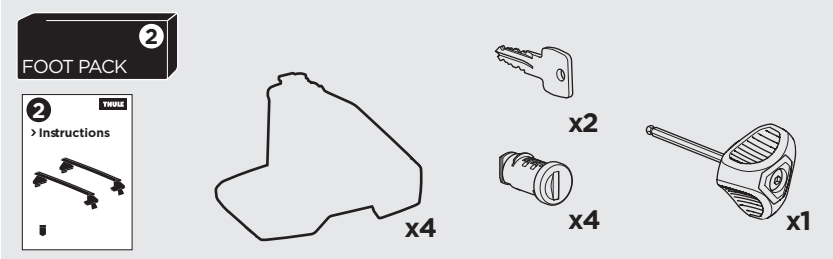

1

Kit 5092

HOLDEN/OPEL/VAUXHALL Insignia, 4-dr Sedan, 08-17

HOLDEN/OPEL/VAUXHALL Insignia, 5-dr Hatchback, 08-17

ISO 11154-E

THULE WingBar Evo	THULE WingBar Edge	THULE WingBar	THULE SquareBar	Evo X (scale)	Edge X (scale)
HOLDEN/OPEL/VAUXHALL Insignia, 4-dr Sedan, 08-17				45	G
HOLDEN/OPEL/VAUXHALL Insignia, 5-dr Hatchback, 08-17				45,5	F

THULE ProBar	THULE SlideBar	X (mm/inch)
HOLDEN/OPEL/VAUXHALL Insignia, 4-dr Sedan, 08-17		1101 mm / 43 ³ / ₈ "
HOLDEN/OPEL/VAUXHALL Insignia, 5-dr Hatchback, 08-17		1106 mm / 43 ¹ / ₂ "

THULE WingBar Evo	THULE WingBar Edge	THULE WingBar	THULE SquareBar	Evo Y (scale)	Edge Y (scale)
HOLDEN/OPEL/VAUXHALL Insignia, 4-dr Sedan, 08-17				37,5	D
HOLDEN/OPEL/VAUXHALL Insignia, 5-dr Hatchback, 08-17				38,5	B

THULE ProBar	THULE SlideBar	Y (mm/inch)
HOLDEN/OPEL/VAUXHALL Insignia, 4-dr Sedan, 08-17		1026 mm / 40 ³ / ₈ "
HOLDEN/OPEL/VAUXHALL Insignia, 5-dr Hatchback, 08-17		1036 mm / 40 ³ / ₄ "

	W (mm/inch)	Z (mm/inch)
HOLDEN/OPEL/VAUXHALL Insignia, 4-dr Sedan, 08-17	740 mm / 29 ¹ / ₈ "	130 mm / 5 ¹ / ₈ "
HOLDEN/OPEL/VAUXHALL Insignia, 5-dr Hatchback, 08-17	735 mm / 28 ⁷ / ₈ "	125 mm / 4 ⁷ / ₈ "