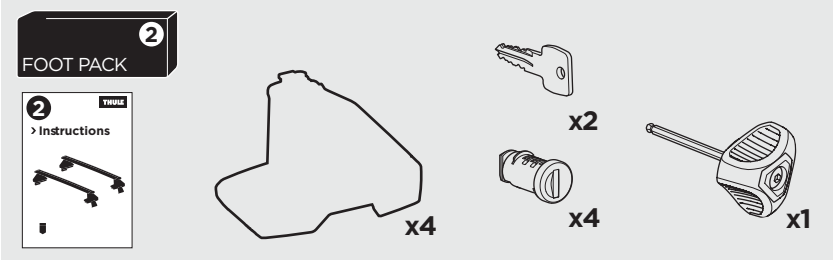

1

Kit 5086

VOLKSWAGEN Passat CC, 4-dr Coupé, 08-11 / *09-11
 VOLKSWAGEN CC, 4-dr Coupé, 12-17

*North America

ISO 11154-E

THULE WingBar Evo	THULE WingBar Edge	THULE WingBar	THULE SquareBar	Evo X (scale)	Edge X (scale)
VOLKSWAGEN Passat CC, 4-dr Coupé, 08-11 / *09-11				46,5	D
VOLKSWAGEN CC, 4-dr Coupé, 12-17				46,5	D
THULE ProBar	THULE SlideBar			X (mm/inch)	
VOLKSWAGEN Passat CC, 4-dr Coupé, 08-11 / *09-11				1116 mm / 43 7/8"	
VOLKSWAGEN CC, 4-dr Coupé, 12-17				1116 mm / 43 7/8"	

THULE WingBar Evo	THULE WingBar Edge	THULE WingBar	THULE SquareBar	Evo Y (scale)	Edge Y (scale)
VOLKSWAGEN Passat CC, 4-dr Coupé, 08-11 / *09-11				40	Q
VOLKSWAGEN CC, 4-dr Coupé, 12-17				40	Q
THULE ProBar	THULE SlideBar			Y (mm/inch)	
VOLKSWAGEN Passat CC, 4-dr Coupé, 08-11 / *09-11				1051 mm / 41 3/8"	
VOLKSWAGEN CC, 4-dr Coupé, 12-17				1051 mm / 41 3/8"	

	W (mm/inch)	Z (mm/inch)
VOLKSWAGEN Passat CC, 4-dr Coupé, 08-11 / *09-11	730 mm / 28 3/4"	160 mm / 6 1/4"
VOLKSWAGEN CC, 4-dr Coupé, 12-17	730 mm / 28 3/4"	160 mm / 6 1/4"

i