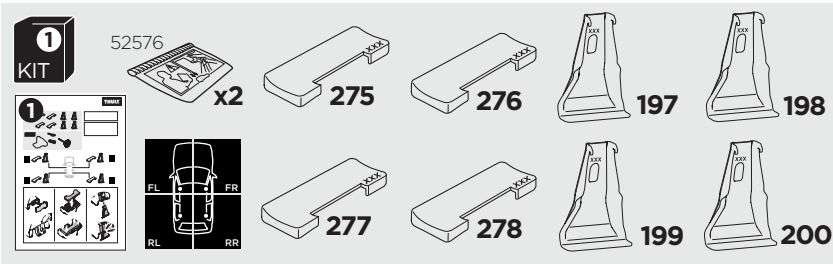

1

Kit 5086

VOLKSWAGEN Passat CC, 4-dr Coupé, 08-11 / *09-11
 VOLKSWAGEN CC, 4-dr Coupé, 12-17

*North America

ISO 11154-E

THULE WingBar Evo	THULE WingBar Edge	THULE WingBar	THULE SquareBar	Evo X (scale)	Edge X (scale)
VOLKSWAGEN Passat CC, 4-dr Coupé, 08-11 / *09-11				46,5	D
VOLKSWAGEN CC, 4-dr Coupé, 12-17				46,5	D
THULE ProBar	THULE SlideBar			X (mm/inch)	
VOLKSWAGEN Passat CC, 4-dr Coupé, 08-11 / *09-11				1116 mm / 43 7/8"	
VOLKSWAGEN CC, 4-dr Coupé, 12-17				1116 mm / 43 7/8"	

THULE WingBar Evo	THULE WingBar Edge	THULE WingBar	THULE SquareBar	Evo Y (scale)	Edge Y (scale)
VOLKSWAGEN Passat CC, 4-dr Coupé, 08-11 / *09-11				40	Q
VOLKSWAGEN CC, 4-dr Coupé, 12-17				40	Q
THULE ProBar	THULE SlideBar			Y (mm/inch)	
VOLKSWAGEN Passat CC, 4-dr Coupé, 08-11 / *09-11				1051 mm / 41 3/8"	
VOLKSWAGEN CC, 4-dr Coupé, 12-17				1051 mm / 41 3/8"	

	W (mm/inch)	Z (mm/inch)
VOLKSWAGEN Passat CC, 4-dr Coupé, 08-11 / *09-11	730 mm / 28 3/4"	160 mm / 6 1/4"
VOLKSWAGEN CC, 4-dr Coupé, 12-17	730 mm / 28 3/4"	160 mm / 6 1/4"

i