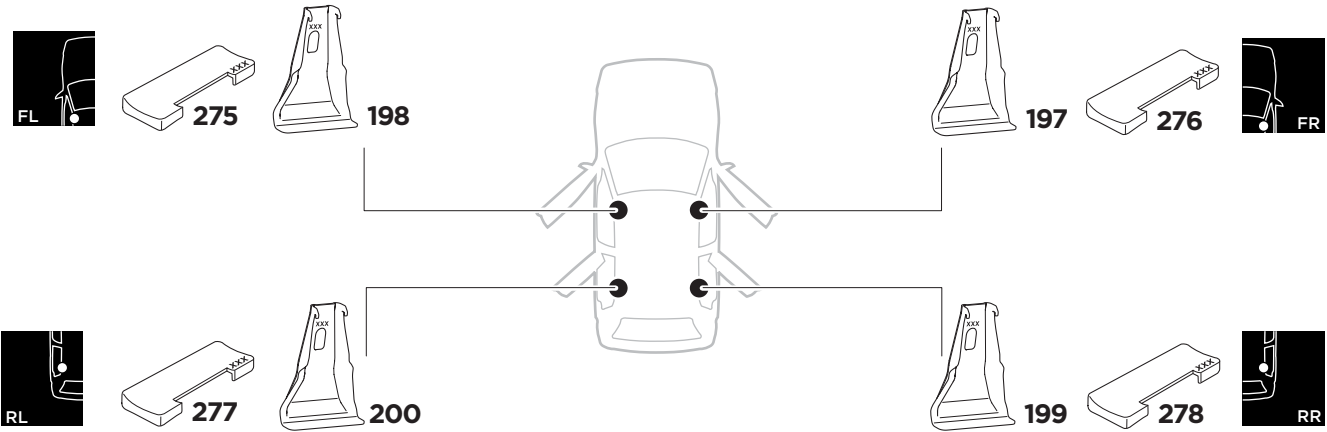

1

Kit 5086

VOLKSWAGEN Passat CC, 4-dr Coupé, 08-11 / *09-11
 VOLKSWAGEN CC, 4-dr Coupé, 12-17

*North America

ISO 11154-E

THULE WingBar Evo	THULE WingBar Edge	THULE WingBar	THULE SquareBar	Evo X (scale)	Edge X (scale)
VOLKSWAGEN Passat CC, 4-dr Coupé, 08-11 / *09-11				46,5	D
VOLKSWAGEN CC, 4-dr Coupé, 12-17				46,5	D
THULE ProBar	THULE SlideBar			X (mm/inch)	
VOLKSWAGEN Passat CC, 4-dr Coupé, 08-11 / *09-11				1116 mm / 43 7/8"	
VOLKSWAGEN CC, 4-dr Coupé, 12-17				1116 mm / 43 7/8"	

THULE WingBar Evo	THULE WingBar Edge	THULE WingBar	THULE SquareBar	Evo Y (scale)	Edge Y (scale)
VOLKSWAGEN Passat CC, 4-dr Coupé, 08-11 / *09-11				40	Q
VOLKSWAGEN CC, 4-dr Coupé, 12-17				40	Q
THULE ProBar	THULE SlideBar			Y (mm/inch)	
VOLKSWAGEN Passat CC, 4-dr Coupé, 08-11 / *09-11				1051 mm / 41 3/8"	
VOLKSWAGEN CC, 4-dr Coupé, 12-17				1051 mm / 41 3/8"	

	W (mm/inch)	Z (mm/inch)
VOLKSWAGEN Passat CC, 4-dr Coupé, 08-11 / *09-11	730 mm / 28 3/4"	160 mm / 6 1/4"
VOLKSWAGEN CC, 4-dr Coupé, 12-17	730 mm / 28 3/4"	160 mm / 6 1/4"

i