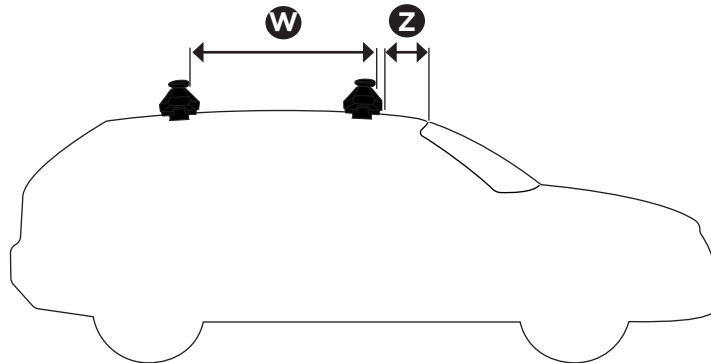

1

Kit 5086

VOLKSWAGEN Passat CC, 4-dr Coupé, 08-11 / *09-11
 VOLKSWAGEN CC, 4-dr Coupé, 12-17

*North America

ISO 11154-E

THULE WingBar Evo	THULE WingBar Edge	THULE WingBar	THULE SquareBar	Evo X (scale)	Edge X (scale)
VOLKSWAGEN Passat CC, 4-dr Coupé, 08-11 / *09-11				46,5	D
VOLKSWAGEN CC, 4-dr Coupé, 12-17				46,5	D
THULE ProBar	THULE SlideBar			X (mm/inch)	
VOLKSWAGEN Passat CC, 4-dr Coupé, 08-11 / *09-11				1116 mm / 43 7/8"	
VOLKSWAGEN CC, 4-dr Coupé, 12-17				1116 mm / 43 7/8"	

THULE WingBar Evo	THULE WingBar Edge	THULE WingBar	THULE SquareBar	Evo Y (scale)	Edge Y (scale)
VOLKSWAGEN Passat CC, 4-dr Coupé, 08-11 / *09-11				40	Q
VOLKSWAGEN CC, 4-dr Coupé, 12-17				40	Q
THULE ProBar	THULE SlideBar			Y (mm/inch)	
VOLKSWAGEN Passat CC, 4-dr Coupé, 08-11 / *09-11				1051 mm / 41 3/8"	
VOLKSWAGEN CC, 4-dr Coupé, 12-17				1051 mm / 41 3/8"	

	W (mm/inch)	Z (mm/inch)
VOLKSWAGEN Passat CC, 4-dr Coupé, 08-11 / *09-11	730 mm / 28 3/4"	160 mm / 6 1/4"
VOLKSWAGEN CC, 4-dr Coupé, 12-17	730 mm / 28 3/4"	160 mm / 6 1/4"

i