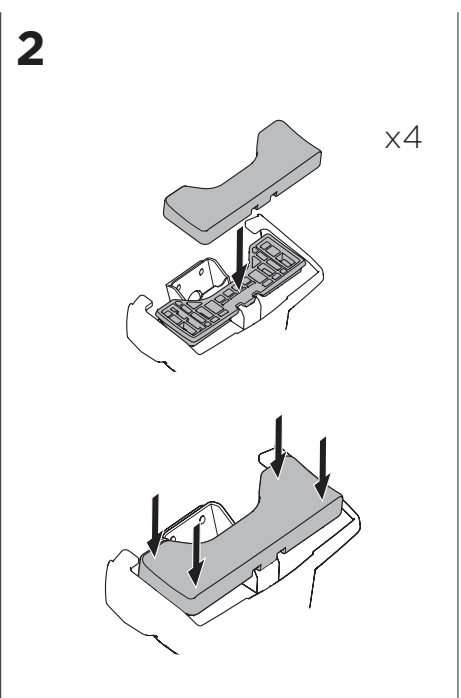

1

Kit 5084

AUDI A4, 4-dr Sedan, 08-15

ISO 11154-E

THULE WingBar Evo	THULE WingBar Edge	THULE WingBar	THULE SquareBar	Evo X (scale)	Edge X (scale)
AUDI A4, 4-dr Sedan, 08-15				35,5	H

THULE ProBar	THULE SlideBar	X (mm/inch)		
AUDI A4, 4-dr Sedan, 08-15		1006 mm / 39 5/8"		

THULE WingBar Evo	THULE WingBar Edge	THULE WingBar	THULE SquareBar	Evo Y (scale)	Edge Y (scale)
AUDI A4, 4-dr Sedan, 08-15				30	A

THULE ProBar	THULE SlideBar	Y (mm/inch)		
AUDI A4, 4-dr Sedan, 08-15		951 mm / 37 1/2"		

	W (mm/inch)	Z (mm/inch)
AUDI A4, 4-dr Sedan, 08-15	765 mm / 30 1/8"	205 mm / 8 1/8"