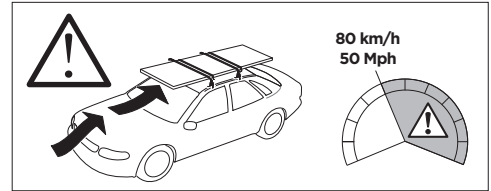

1

Kit 5084

AUDI A4, 4-dr Sedan, 08-15

ISO 11154-E