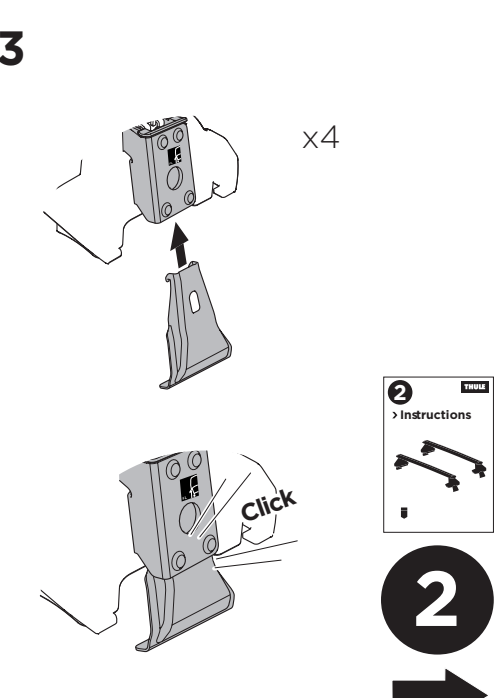

1

Kit 5084

AUDI A4, 4-dr Sedan, 08-15

ISO 11154-E

THULE WingBar Evo	THULE WingBar Edge	THULE WingBar	THULE SquareBar	Evo X (scale)	Edge X (scale)
AUDI A4, 4-dr Sedan, 08-15				35,5	H

THULE ProBar	THULE SlideBar	X (mm/inch)		
AUDI A4, 4-dr Sedan, 08-15		1006 mm / 39 5/8"		

THULE WingBar Evo	THULE WingBar Edge	THULE WingBar	THULE SquareBar	Evo Y (scale)	Edge Y (scale)
AUDI A4, 4-dr Sedan, 08-15				30	A

THULE ProBar	THULE SlideBar	Y (mm/inch)		
AUDI A4, 4-dr Sedan, 08-15		951 mm / 37 1/2"		

	W (mm/inch)	Z (mm/inch)
AUDI A4, 4-dr Sedan, 08-15	765 mm / 30 1/8"	205 mm / 8 1/8"