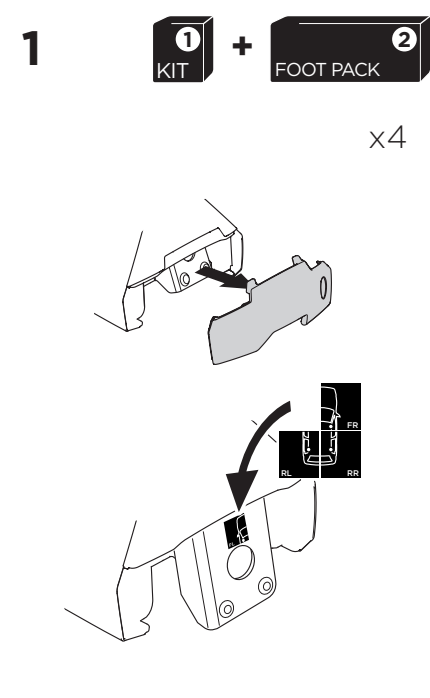

1

Kit 5084

AUDI A4, 4-dr Sedan, 08-15

ISO 11154-E

THULE WingBar Evo	THULE WingBar Edge	THULE WingBar	THULE SquareBar	Evo X (scale)	Edge X (scale)
AUDI A4, 4-dr Sedan, 08-15				35,5	H

THULE ProBar	THULE SlideBar	X (mm/inch)		
AUDI A4, 4-dr Sedan, 08-15		1006 mm / 39 5/8"		

THULE WingBar Evo	THULE WingBar Edge	THULE WingBar	THULE SquareBar	Evo Y (scale)	Edge Y (scale)
AUDI A4, 4-dr Sedan, 08-15				30	A

THULE ProBar	THULE SlideBar	Y (mm/inch)		
AUDI A4, 4-dr Sedan, 08-15		951 mm / 37 1/2"		

	W (mm/inch)	Z (mm/inch)
AUDI A4, 4-dr Sedan, 08-15	765 mm / 30 1/8"	205 mm / 8 1/8"