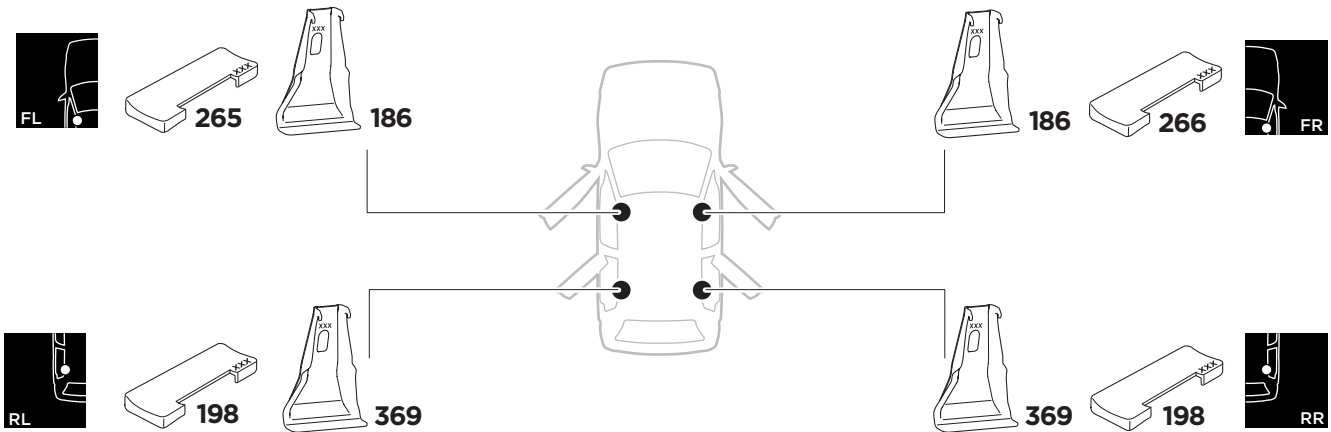

1

Kit 5082

TOYOTA Camry, 4-dr Sedan, 18-

ISO 11154-E

1 **1 KIT** + **2 FOOT PACK** **2**

x4

3

x4

x4

THULE WingBar Evo	THULE WingBar Edge	THULE WingBar	THULE SquareBar	Evo X (scale)	Edge X (scale)
TOYOTA Camry, 4-dr Sedan, 18-				39,5	R

THULE ProBar	THULE SlideBar			X (mm/inch)	
TOYOTA Camry, 4-dr Sedan, 18-				1046 mm / 41 1/8"	

THULE WingBar Evo	THULE WingBar Edge	THULE WingBar	THULE SquareBar	Evo Y (scale)	Edge Y (scale)
TOYOTA Camry, 4-dr Sedan, 18-				37	E

THULE ProBar	THULE SlideBar			Y (mm/inch)	
TOYOTA Camry, 4-dr Sedan, 18-				1021 mm / 40 1/4"	

	W (mm/inch)	Z (mm/inch)
TOYOTA Camry, 4-dr Sedan, 18-	775 mm / 30 1/2"	200 mm / 7 7/8"