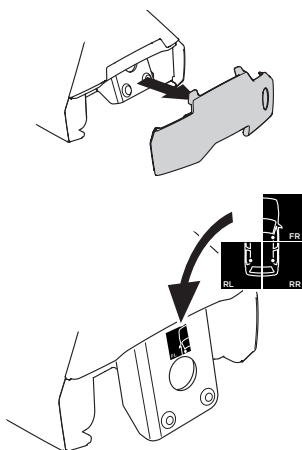

1

Kit 5082

TOYOTA Camry, 4-dr Sedan, 18-

ISO 11154-E

1 **1 KIT** + **2 FOOT PACK** **2**

x4

3

x4

x4

THULE WingBar Evo	THULE WingBar Edge	THULE WingBar	THULE SquareBar	Evo X (scale)	Edge X (scale)
TOYOTA Camry, 4-dr Sedan, 18-				39,5	R

THULE ProBar	THULE SlideBar			X (mm/inch)	
TOYOTA Camry, 4-dr Sedan, 18-				1046 mm / 41 1/8"	

THULE WingBar Evo	THULE WingBar Edge	THULE WingBar	THULE SquareBar	Evo Y (scale)	Edge Y (scale)
TOYOTA Camry, 4-dr Sedan, 18-				37	E

THULE ProBar	THULE SlideBar			Y (mm/inch)	
TOYOTA Camry, 4-dr Sedan, 18-				1021 mm / 40 1/4"	

	W (mm/inch)	Z (mm/inch)
TOYOTA Camry, 4-dr Sedan, 18-	775 mm / 30 1/2"	200 mm / 7 7/8"