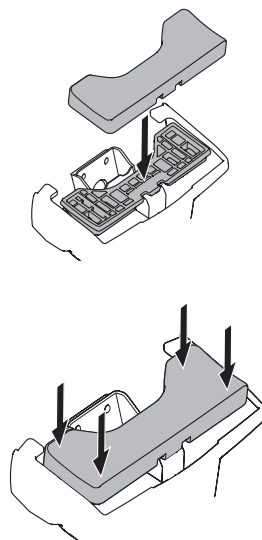

1

Kit 5082

TOYOTA Camry, 4-dr Sedan, 18-

ISO 11154-E

1 **1 KIT** + **2 FOOT PACK** **2**

x4

3

x4

x4

THULE WingBar Evo	THULE WingBar Edge	THULE WingBar	THULE SquareBar	Evo X (scale)	Edge X (scale)
TOYOTA Camry, 4-dr Sedan, 18-				39,5	R

THULE ProBar	THULE SlideBar			X (mm/inch)	
TOYOTA Camry, 4-dr Sedan, 18-				1046 mm / 41 1/8"	

THULE WingBar Evo	THULE WingBar Edge	THULE WingBar	THULE SquareBar	Evo Y (scale)	Edge Y (scale)
TOYOTA Camry, 4-dr Sedan, 18-				37	E

THULE ProBar	THULE SlideBar			Y (mm/inch)	
TOYOTA Camry, 4-dr Sedan, 18-				1021 mm / 40 1/4"	

	W (mm/inch)	Z (mm/inch)
TOYOTA Camry, 4-dr Sedan, 18-	775 mm / 30 1/2"	200 mm / 7 7/8"