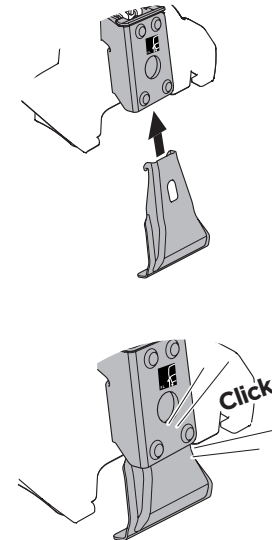

1

Kit 5082

TOYOTA Camry, 4-dr Sedan, 18-

ISO 11154-E

1 **1 KIT** + **2 FOOT PACK** **2**

x4

3

x4

x4

THULE WingBar Evo	THULE WingBar Edge	THULE WingBar	THULE SquareBar	Evo X (scale)	Edge X (scale)
TOYOTA Camry, 4-dr Sedan, 18-				39,5	R

THULE ProBar	THULE SlideBar			X (mm/inch)	
TOYOTA Camry, 4-dr Sedan, 18-				1046 mm / 41 1/8"	