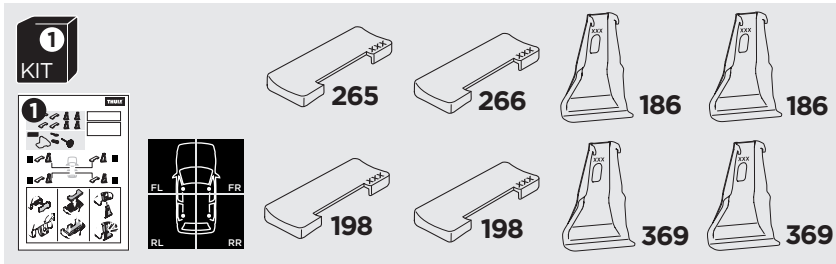

1

Kit 5082

TOYOTA Camry, 4-dr Sedan, 18-

ISO 11154-E

1 **1 KIT** + **2 FOOT PACK** **2**

x4

3

x4

x4

THULE WingBar Evo	THULE WingBar Edge	THULE WingBar	THULE SquareBar	Evo X (scale)	Edge X (scale)
TOYOTA Camry, 4-dr Sedan, 18-				39,5	R

THULE ProBar	THULE SlideBar			X (mm/inch)	
TOYOTA Camry, 4-dr Sedan, 18-				1046 mm / 41 1/8"	

THULE WingBar Evo	THULE WingBar Edge	THULE WingBar	THULE SquareBar	Evo Y (scale)	Edge Y (scale)
TOYOTA Camry, 4-dr Sedan, 18-				37	E

THULE ProBar	THULE SlideBar			Y (mm/inch)	
TOYOTA Camry, 4-dr Sedan, 18-				1021 mm / 40 1/4"	

	W (mm/inch)	Z (mm/inch)
TOYOTA Camry, 4-dr Sedan, 18-	775 mm / 30 1/2"	200 mm / 7 7/8"