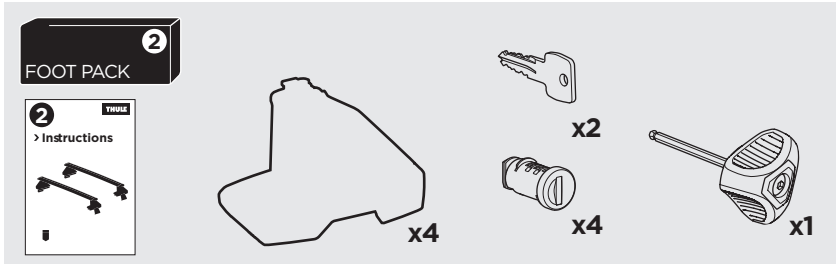

1

Kit 5082

TOYOTA Camry, 4-dr Sedan, 18-

ISO 11154-E

1 **1 KIT** + **2 FOOT PACK** **2**

x4

3

x4

x4

THULE WingBar Evo	THULE WingBar Edge	THULE WingBar	THULE SquareBar	Evo X (scale)	Edge X (scale)
TOYOTA Camry, 4-dr Sedan, 18-				39,5	R

THULE ProBar	THULE SlideBar			X (mm/inch)	
TOYOTA Camry, 4-dr Sedan, 18-				1046 mm / 41 1/8"	

THULE WingBar Evo	THULE WingBar Edge	THULE WingBar	THULE SquareBar	Evo Y (scale)	Edge Y (scale)
TOYOTA Camry, 4-dr Sedan, 18-				37	E

THULE ProBar	THULE SlideBar			Y (mm/inch)	
TOYOTA Camry, 4-dr Sedan, 18-				1021 mm / 40 1/4"	

	W (mm/inch)	Z (mm/inch)
TOYOTA Camry, 4-dr Sedan, 18-	775 mm / 30 1/2"	200 mm / 7 7/8"