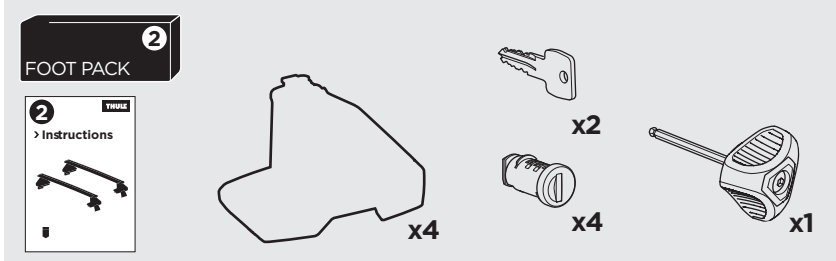

1

Kit 5058

TOYOTA RAV4, 5-dr SUV, 13-15, 16-18

ISO 11154-E

1 **KIT** + **FOOT PACK**

2

3

THULE WingBar Evo	THULE WingBar Edge	THULE WingBar	THULE SquareBar	Evo X (scale)	Edge X (scale)
TOYOTA RAV4, 5-dr SUV, 13-15, 16-18				44	I
THULE ProBar	THULE SlideBar				X (mm/inch)
TOYOTA RAV4, 5-dr SUV, 13-15, 16-18				1091 mm / 43"	

THULE WingBar Evo	THULE WingBar Edge	THULE WingBar	THULE SquareBar	Evo Y (scale)	Edge Y (scale)
TOYOTA RAV4, 5-dr SUV, 13-15, 16-18				36,5	F
THULE ProBar	THULE SlideBar				Y (mm/inch)
TOYOTA RAV4, 5-dr SUV, 13-15, 16-18				1016 mm / 40"	

	W (mm/inch)	Z (mm/inch)
TOYOTA RAV4, 5-dr SUV, 13-15, 16-18	700 mm / 27 1/2"	350 mm / 13 3/4"