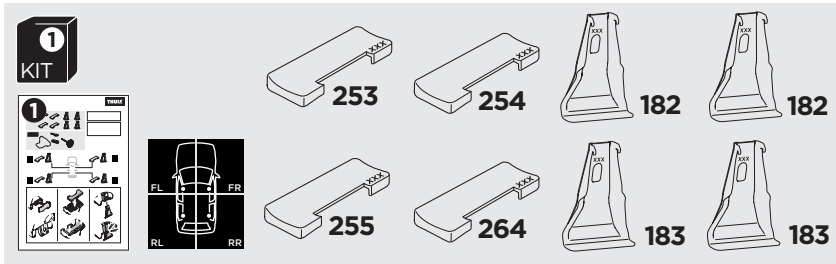

1

Kit 5058

TOYOTA RAV4, 5-dr SUV, 13-15, 16-18

ISO 11154-E

1 **KIT** + **FOOT PACK**

2

3

THULE WingBar Evo	THULE WingBar Edge	THULE WingBar	THULE SquareBar	Evo X (scale)	Edge X (scale)
TOYOTA RAV4, 5-dr SUV, 13-15, 16-18				44	I
THULE ProBar	THULE SlideBar				X (mm/inch)
TOYOTA RAV4, 5-dr SUV, 13-15, 16-18				1091 mm / 43"	

THULE WingBar Evo	THULE WingBar Edge	THULE WingBar	THULE SquareBar	Evo Y (scale)	Edge Y (scale)
TOYOTA RAV4, 5-dr SUV, 13-15, 16-18				36,5	F
THULE ProBar	THULE SlideBar				Y (mm/inch)
TOYOTA RAV4, 5-dr SUV, 13-15, 16-18				1016 mm / 40"	

	W (mm/inch)	Z (mm/inch)
TOYOTA RAV4, 5-dr SUV, 13-15, 16-18	700 mm / 27 1/2"	350 mm / 13 3/4"