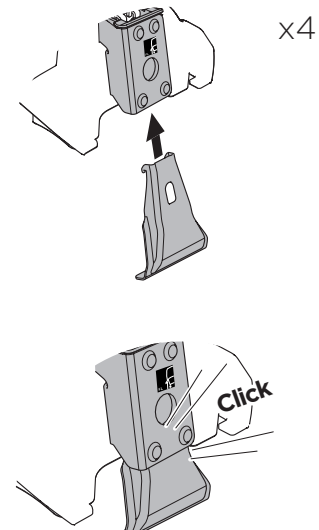

1

Kit 5058

TOYOTA RAV4, 5-dr SUV, 13-15, 16-18

ISO 11154-E

1 **KIT** + **FOOT PACK**

2

3

THULE WingBar Evo	THULE WingBar Edge	THULE WingBar	THULE SquareBar	Evo X (scale)	Edge X (scale)
TOYOTA RAV4, 5-dr SUV, 13-15, 16-18				44	I
THULE ProBar	THULE SlideBar				X (mm/inch)
TOYOTA RAV4, 5-dr SUV, 13-15, 16-18				1091 mm / 43"	

THULE WingBar Evo	THULE WingBar Edge	THULE WingBar	THULE SquareBar	Evo Y (scale)	Edge Y (scale)
TOYOTA RAV4, 5-dr SUV, 13-15, 16-18				36,5	F
THULE ProBar	THULE SlideBar				Y (mm/inch)
TOYOTA RAV4, 5-dr SUV, 13-15, 16-18				1016 mm / 40"	

	W (mm/inch)	Z (mm/inch)
TOYOTA RAV4, 5-dr SUV, 13-15, 16-18	700 mm / 27 1/2"	350 mm / 13 3/4"