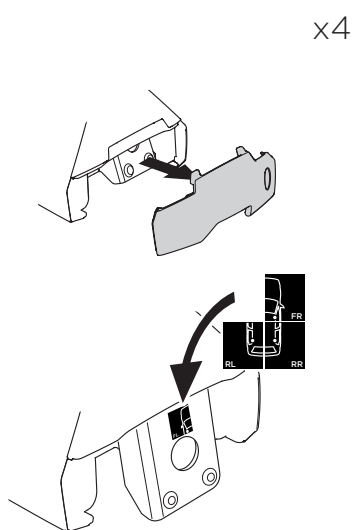

1

Kit 5058

TOYOTA RAV4, 5-dr SUV, 13-15, 16-18

ISO 11154-E

1 **KIT** + **FOOT PACK**

2

3

THULE WingBar Evo	THULE WingBar Edge	THULE WingBar	THULE SquareBar	Evo X (scale)	Edge X (scale)
TOYOTA RAV4, 5-dr SUV, 13-15, 16-18				44	I
THULE ProBar	THULE SlideBar				X (mm/inch)
TOYOTA RAV4, 5-dr SUV, 13-15, 16-18				1091 mm / 43"	

THULE WingBar Evo	THULE WingBar Edge	THULE WingBar	THULE SquareBar	Evo Y (scale)	Edge Y (scale)
TOYOTA RAV4, 5-dr SUV, 13-15, 16-18				36,5	F
THULE ProBar	THULE SlideBar				Y (mm/inch)
TOYOTA RAV4, 5-dr SUV, 13-15, 16-18				1016 mm / 40"	

	W (mm/inch)	Z (mm/inch)
TOYOTA RAV4, 5-dr SUV, 13-15, 16-18	700 mm / 27 1/2"	350 mm / 13 3/4"