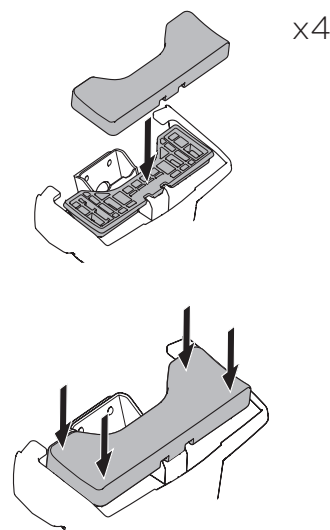

1

Kit 5058

TOYOTA RAV4, 5-dr SUV, 13-15, 16-18

ISO 11154-E

1 **KIT** + **FOOT PACK**

2

3

THULE WingBar Evo	THULE WingBar Edge	THULE WingBar	THULE SquareBar	Evo X (scale)	Edge X (scale)
TOYOTA RAV4, 5-dr SUV, 13-15, 16-18				44	I
THULE ProBar	THULE SlideBar				X (mm/inch)
TOYOTA RAV4, 5-dr SUV, 13-15, 16-18				1091 mm / 43"	

THULE WingBar Evo	THULE WingBar Edge	THULE WingBar	THULE SquareBar	Evo Y (scale)	Edge Y (scale)
TOYOTA RAV4, 5-dr SUV, 13-15, 16-18				36,5	F
THULE ProBar	THULE SlideBar				Y (mm/inch)
TOYOTA RAV4, 5-dr SUV, 13-15, 16-18				1016 mm / 40"	

	W (mm/inch)	Z (mm/inch)
TOYOTA RAV4, 5-dr SUV, 13-15, 16-18	700 mm / 27 1/2"	350 mm / 13 3/4"