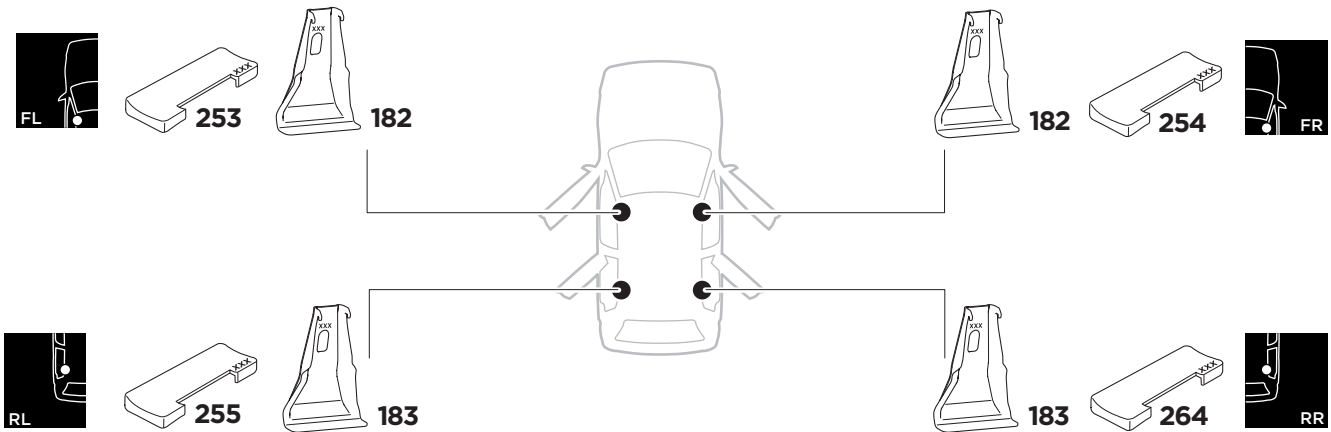

1

Kit 5058

TOYOTA RAV4, 5-dr SUV, 13-15, 16-18

ISO 11154-E

1 **KIT** + **FOOT PACK**

2

3

THULE WingBar Evo	THULE WingBar Edge	THULE WingBar	THULE SquareBar	Evo X (scale)	Edge X (scale)
TOYOTA RAV4, 5-dr SUV, 13-15, 16-18				44	I
THULE ProBar	THULE SlideBar				X (mm/inch)
TOYOTA RAV4, 5-dr SUV, 13-15, 16-18				1091 mm / 43"	

THULE WingBar Evo	THULE WingBar Edge	THULE WingBar	THULE SquareBar	Evo Y (scale)	Edge Y (scale)
TOYOTA RAV4, 5-dr SUV, 13-15, 16-18				36,5	F
THULE ProBar	THULE SlideBar				Y (mm/inch)
TOYOTA RAV4, 5-dr SUV, 13-15, 16-18				1016 mm / 40"	

	W (mm/inch)	Z (mm/inch)
TOYOTA RAV4, 5-dr SUV, 13-15, 16-18	700 mm / 27 1/2"	350 mm / 13 3/4"