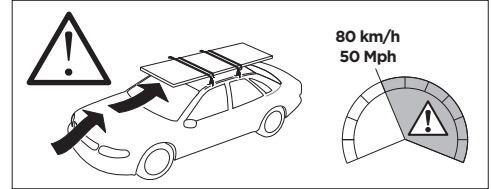

## Kit 5052

KIA Rio, 5-dr Hatchback, 17-

ISO 11154-E

THULE WingBar Evo	THULE WingBar Edge	THULE WingBar	THULE SquareBar	<b>Evo X (scale)</b>	<b>Edge X (scale)</b>
<b>KIA Rio, 5-dr Hatchback, 17-</b>				<b>41</b>	<b>O</b>
THULE ProBar	THULE SlideBar				<b>X (mm/inch)</b>
<b>KIA Rio, 5-dr Hatchback, 17-</b>				<b>1061 mm / 41 3/4"</b>	