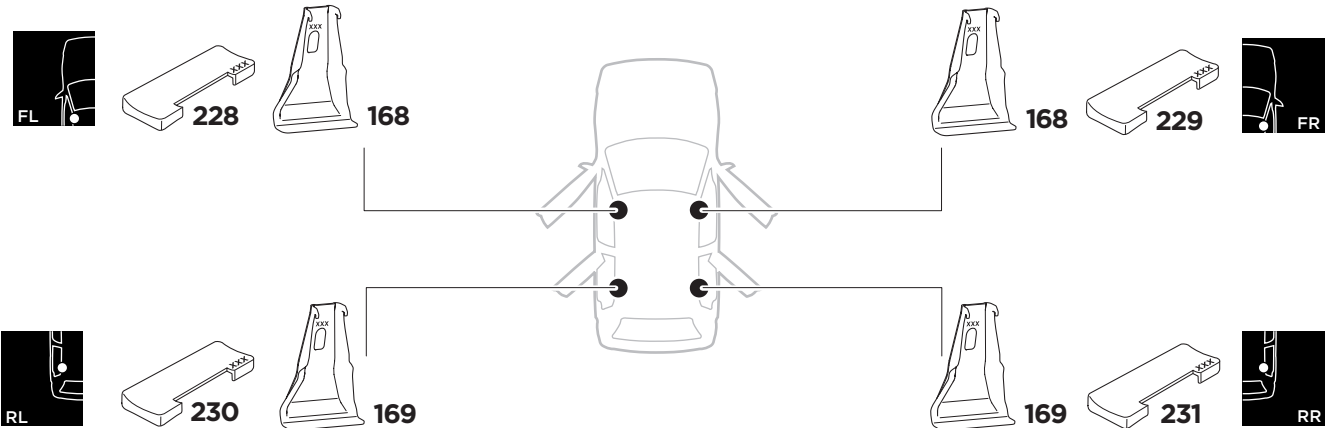

## Kit 5052

KIA Rio, 5-dr Hatchback, 17-

ISO 11154-E

THULE WingBar Evo	THULE WingBar Edge	THULE WingBar	THULE SquareBar	<b>Evo X (scale)</b>	<b>Edge X (scale)</b>
<b>KIA Rio, 5-dr Hatchback, 17-</b>				<b>41</b>	<b>O</b>
THULE ProBar	THULE SlideBar				<b>X (mm/inch)</b>
<b>KIA Rio, 5-dr Hatchback, 17-</b>				<b>1061 mm / 41 3/4"</b>	

THULE WingBar Evo	THULE WingBar Edge	THULE WingBar	THULE SquareBar	<b>Evo Y (scale)</b>	<b>Edge Y (scale)</b>
<b>KIA Rio, 5-dr Hatchback, 17-</b>				<b>33</b>	<b>M</b>
THULE ProBar	THULE SlideBar				<b>Y (mm/inch)</b>
<b>KIA Rio, 5-dr Hatchback, 17-</b>				<b>981 mm / 38 5/8"</b>	

	<b>W (mm/inch)</b>	<b>Z (mm/inch)</b>
<b>KIA Rio, 5-dr Hatchback, 17-</b>	<b>675 mm / 26 5/8"</b>	<b>195 mm / 7 5/8"</b>