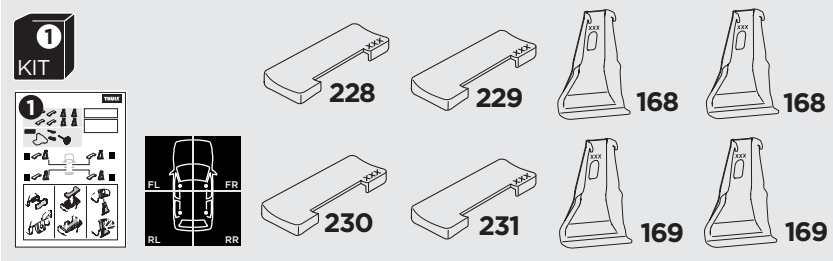

## Kit 5052

KIA Rio, 5-dr Hatchback, 17-

ISO 11154-E

THULE WingBar Evo	THULE WingBar Edge	THULE WingBar	THULE SquareBar	<b>Evo X (scale)</b>	<b>Edge X (scale)</b>
<b>KIA Rio, 5-dr Hatchback, 17-</b>				<b>41</b>	<b>O</b>
THULE ProBar	THULE SlideBar				<b>X (mm/inch)</b>
<b>KIA Rio, 5-dr Hatchback, 17-</b>				<b>1061 mm / 41 3/4"</b>	

THULE WingBar Evo	THULE WingBar Edge	THULE WingBar	THULE SquareBar	<b>Evo Y (scale)</b>	<b>Edge Y (scale)</b>
<b>KIA Rio, 5-dr Hatchback, 17-</b>				<b>33</b>	<b>M</b>
THULE ProBar	THULE SlideBar				<b>Y (mm/inch)</b>
<b>KIA Rio, 5-dr Hatchback, 17-</b>				<b>981 mm / 38 5/8"</b>	

	<b>W (mm/inch)</b>	<b>Z (mm/inch)</b>
<b>KIA Rio, 5-dr Hatchback, 17-</b>	<b>675 mm / 26 5/8"</b>	<b>195 mm / 7 5/8"</b>