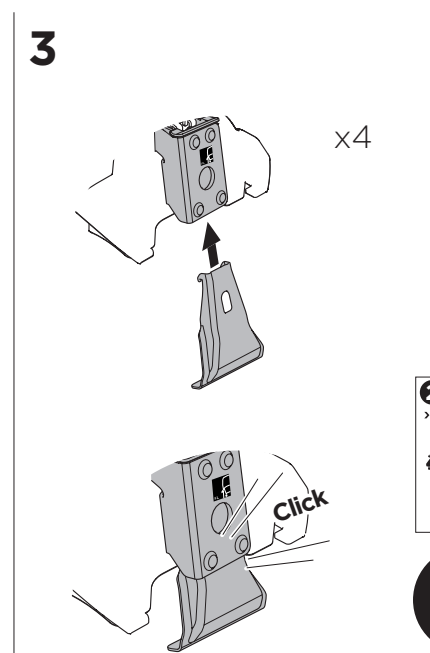

## Kit 5052

KIA Rio, 5-dr Hatchback, 17-

ISO 11154-E

THULE WingBar Evo	THULE WingBar Edge	THULE WingBar	THULE SquareBar	<b>Evo X (scale)</b>	<b>Edge X (scale)</b>
<b>KIA Rio, 5-dr Hatchback, 17-</b>				<b>41</b>	<b>O</b>
THULE ProBar	THULE SlideBar				<b>X (mm/inch)</b>
<b>KIA Rio, 5-dr Hatchback, 17-</b>				<b>1061 mm / 41 3/4"</b>	

THULE WingBar Evo	THULE WingBar Edge	THULE WingBar	THULE SquareBar	<b>Evo Y (scale)</b>	<b>Edge Y (scale)</b>
<b>KIA Rio, 5-dr Hatchback, 17-</b>				<b>33</b>	<b>M</b>
THULE ProBar	THULE SlideBar				<b>Y (mm/inch)</b>
<b>KIA Rio, 5-dr Hatchback, 17-</b>				<b>981 mm / 38 5/8"</b>	

	<b>W (mm/inch)</b>	<b>Z (mm/inch)</b>
<b>KIA Rio, 5-dr Hatchback, 17-</b>	<b>675 mm / 26 5/8"</b>	<b>195 mm / 7 5/8"</b>