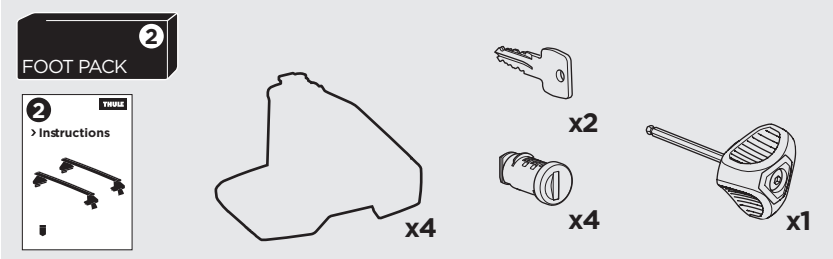

## Kit 5052

KIA Rio, 5-dr Hatchback, 17-

ISO 11154-E

THULE WingBar Evo	THULE WingBar Edge	THULE WingBar	THULE SquareBar	<b>Evo X (scale)</b>	<b>Edge X (scale)</b>
<b>KIA Rio, 5-dr Hatchback, 17-</b>				<b>41</b>	<b>O</b>
THULE ProBar	THULE SlideBar				<b>X (mm/inch)</b>
<b>KIA Rio, 5-dr Hatchback, 17-</b>				<b>1061 mm / 41 3/4"</b>	

THULE WingBar Evo	THULE WingBar Edge	THULE WingBar	THULE SquareBar	<b>Evo Y (scale)</b>	<b>Edge Y (scale)</b>
<b>KIA Rio, 5-dr Hatchback, 17-</b>				<b>33</b>	<b>M</b>
THULE ProBar	THULE SlideBar				<b>Y (mm/inch)</b>
<b>KIA Rio, 5-dr Hatchback, 17-</b>				<b>981 mm / 38 5/8"</b>	

	<b>W (mm/inch)</b>	<b>Z (mm/inch)</b>
<b>KIA Rio, 5-dr Hatchback, 17-</b>	<b>675 mm / 26 5/8"</b>	<b>195 mm / 7 5/8"</b>