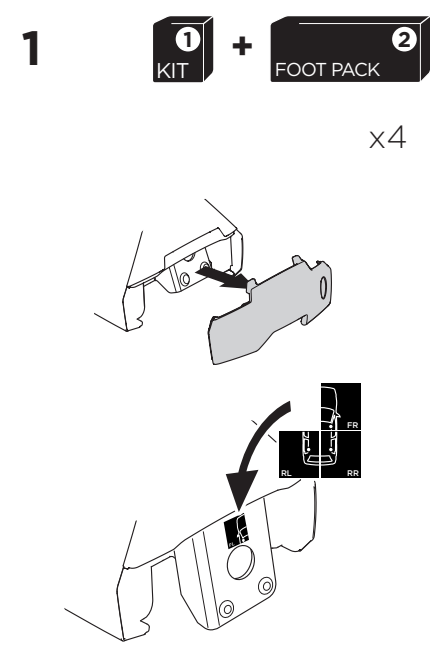

## Kit 5052

KIA Rio, 5-dr Hatchback, 17-

ISO 11154-E

THULE WingBar Evo	THULE WingBar Edge	THULE WingBar	THULE SquareBar	<b>Evo X (scale)</b>	<b>Edge X (scale)</b>
<b>KIA Rio, 5-dr Hatchback, 17-</b>				<b>41</b>	<b>O</b>
THULE ProBar	THULE SlideBar				<b>X (mm/inch)</b>
<b>KIA Rio, 5-dr Hatchback, 17-</b>				<b>1061 mm / 41 3/4"</b>	

THULE WingBar Evo	THULE WingBar Edge	THULE WingBar	THULE SquareBar	<b>Evo Y (scale)</b>	<b>Edge Y (scale)</b>
<b>KIA Rio, 5-dr Hatchback, 17-</b>				<b>33</b>	<b>M</b>
THULE ProBar	THULE SlideBar				<b>Y (mm/inch)</b>
<b>KIA Rio, 5-dr Hatchback, 17-</b>				<b>981 mm / 38 5/8"</b>	

	<b>W (mm/inch)</b>	<b>Z (mm/inch)</b>
<b>KIA Rio, 5-dr Hatchback, 17-</b>	<b>675 mm / 26 5/8"</b>	<b>195 mm / 7 5/8"</b>