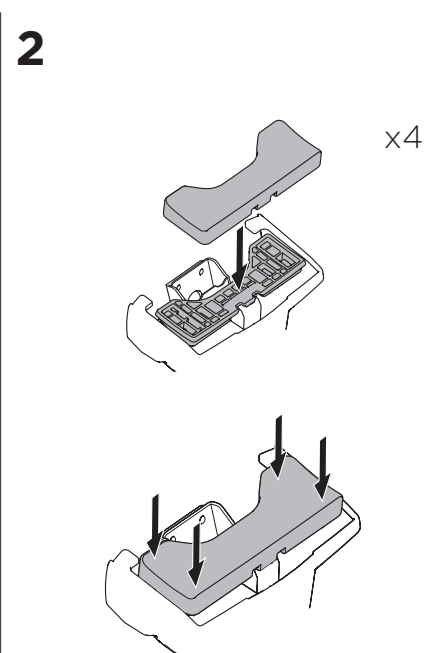

## Kit 5052

KIA Rio, 5-dr Hatchback, 17-

ISO 11154-E

THULE WingBar Evo	THULE WingBar Edge	THULE WingBar	THULE SquareBar	<b>Evo X (scale)</b>	<b>Edge X (scale)</b>
<b>KIA Rio, 5-dr Hatchback, 17-</b>				<b>41</b>	<b>O</b>
THULE ProBar	THULE SlideBar				<b>X (mm/inch)</b>
<b>KIA Rio, 5-dr Hatchback, 17-</b>				<b>1061 mm / 41 3/4"</b>	

THULE WingBar Evo	THULE WingBar Edge	THULE WingBar	THULE SquareBar	<b>Evo Y (scale)</b>	<b>Edge Y (scale)</b>
<b>KIA Rio, 5-dr Hatchback, 17-</b>				<b>33</b>	<b>M</b>
THULE ProBar	THULE SlideBar				<b>Y (mm/inch)</b>
<b>KIA Rio, 5-dr Hatchback, 17-</b>				<b>981 mm / 38 5/8"</b>	

	<b>W (mm/inch)</b>	<b>Z (mm/inch)</b>
<b>KIA Rio, 5-dr Hatchback, 17-</b>	<b>675 mm / 26 5/8"</b>	<b>195 mm / 7 5/8"</b>