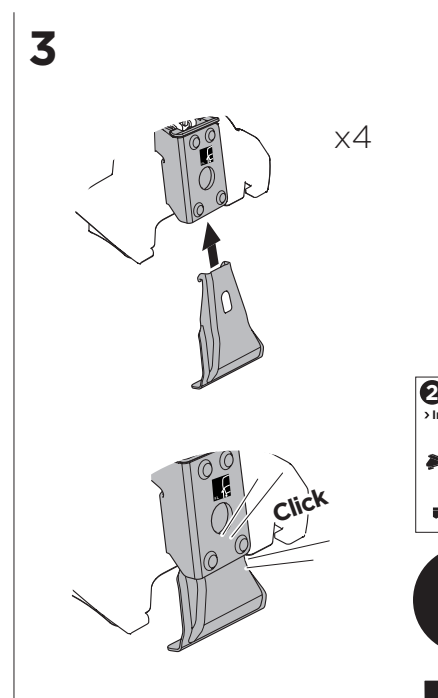

1

Kit 5048

TOYOTA C-HR, 5-dr SUV, 17-

ISO 11154-E

THULE WingBar Evo	THULE WingBar Edge	THULE WingBar	THULE SquareBar	Evo X (scale)	Edge X (scale)
TOYOTA C-HR, 5-dr SUV, 17-				37,5	D

THULE ProBar	THULE SlideBar	X (mm/inch)		
TOYOTA C-HR, 5-dr SUV, 17-		1026 mm / 40 3/8"		

THULE WingBar Evo	THULE WingBar Edge	THULE WingBar	THULE SquareBar	Evo Y (scale)	Edge Y (scale)
TOYOTA C-HR, 5-dr SUV, 17-				34	K

THULE ProBar	THULE SlideBar	Y (mm/inch)		
TOYOTA C-HR, 5-dr SUV, 17-		991 mm / 39 "		

	W (mm/inch)	Z (mm/inch)
TOYOTA C-HR, 5-dr SUV, 17-	780 mm / 30 3/4"	225 mm / 8 7/8"