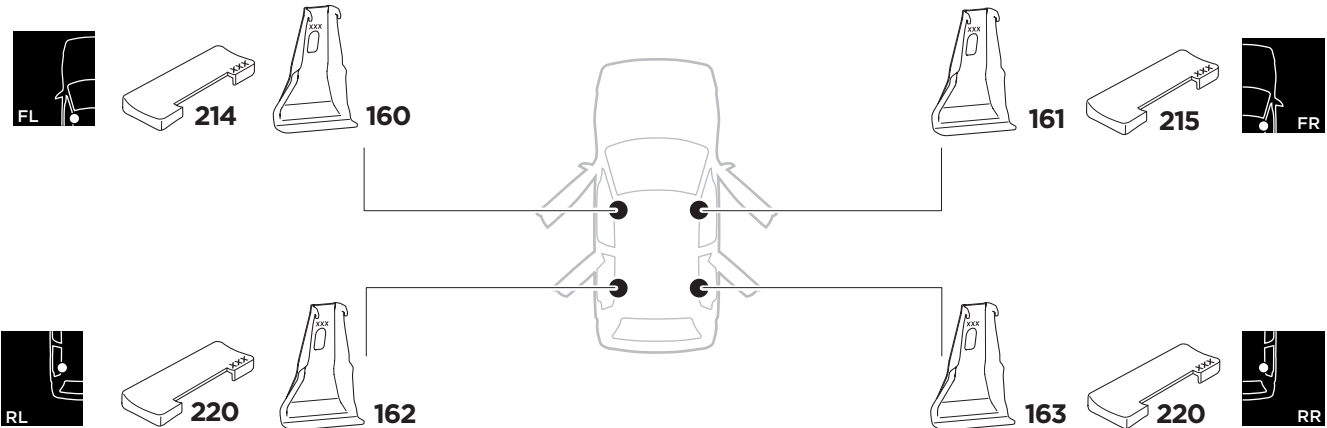

1

Kit 5048

TOYOTA C-HR, 5-dr SUV, 17-

ISO 11154-E

THULE WingBar Evo	THULE WingBar Edge	THULE WingBar	THULE SquareBar	Evo X (scale)	Edge X (scale)
TOYOTA C-HR, 5-dr SUV, 17-				37,5	D

THULE ProBar	THULE SlideBar	X (mm/inch)		
TOYOTA C-HR, 5-dr SUV, 17-		1026 mm / 40 3/8"		

THULE WingBar Evo	THULE WingBar Edge	THULE WingBar	THULE SquareBar	Evo Y (scale)	Edge Y (scale)
TOYOTA C-HR, 5-dr SUV, 17-				34	K

THULE ProBar	THULE SlideBar	Y (mm/inch)		
TOYOTA C-HR, 5-dr SUV, 17-		991 mm / 39 "		

	W (mm/inch)	Z (mm/inch)
TOYOTA C-HR, 5-dr SUV, 17-	780 mm / 30 3/4"	225 mm / 8 7/8"