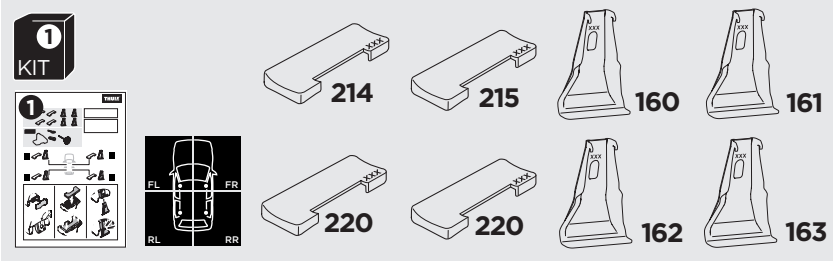

1

Kit 5048

TOYOTA C-HR, 5-dr SUV, 17-

ISO 11154-E

THULE WingBar Evo	THULE WingBar Edge	THULE WingBar	THULE SquareBar	Evo X (scale)	Edge X (scale)
TOYOTA C-HR, 5-dr SUV, 17-				37,5	D

THULE ProBar	THULE SlideBar	X (mm/inch)		
TOYOTA C-HR, 5-dr SUV, 17-		1026 mm / 40 3/8"		

THULE WingBar Evo	THULE WingBar Edge	THULE WingBar	THULE SquareBar	Evo Y (scale)	Edge Y (scale)
TOYOTA C-HR, 5-dr SUV, 17-				34	K

THULE ProBar	THULE SlideBar	Y (mm/inch)		
TOYOTA C-HR, 5-dr SUV, 17-		991 mm / 39 "		

	W (mm/inch)	Z (mm/inch)
TOYOTA C-HR, 5-dr SUV, 17-	780 mm / 30 3/4"	225 mm / 8 7/8"