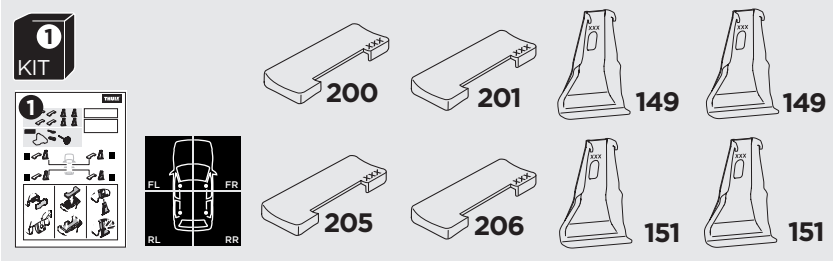

## Kit 5043

HONDA Civic, 5-dr Hatchback, 17- (Without glassroof)

ISO 11154-E

THULE WingBar Evo	THULE WingBar Edge	THULE WingBar	THULE SquareBar	<b>Evo X (scale)</b>	<b>Edge X (scale)</b>
<b>HONDA Civic, 5-dr Hatchback, 17- (Without glassroof)</b>				<b>40,5</b>	<b>P</b>
THULE ProBar	THULE SlideBar				<b>X (mm/inch)</b>
<b>HONDA Civic, 5-dr Hatchback, 17- (Without glassroof)</b>				<b>1056 mm / 41 5/8"</b>	

THULE WingBar Evo	THULE WingBar Edge	THULE WingBar	THULE SquareBar	<b>Evo Y (scale)</b>	<b>Edge Y (scale)</b>
<b>HONDA Civic, 5-dr Hatchback, 17- (Without glassroof)</b>				<b>36,5</b>	<b>F</b>
THULE ProBar	THULE SlideBar				<b>Y (mm/inch)</b>
<b>HONDA Civic, 5-dr Hatchback, 17- (Without glassroof)</b>				<b>1016 mm / 40"</b>	

	<b>W (mm/inch)</b>	<b>Z (mm/inch)</b>
<b>HONDA Civic, 5-dr Hatchback, 17- (Without glassroof)</b>	<b>680 mm / 26 3/4"</b>	<b>200 mm / 7 7/8"</b>