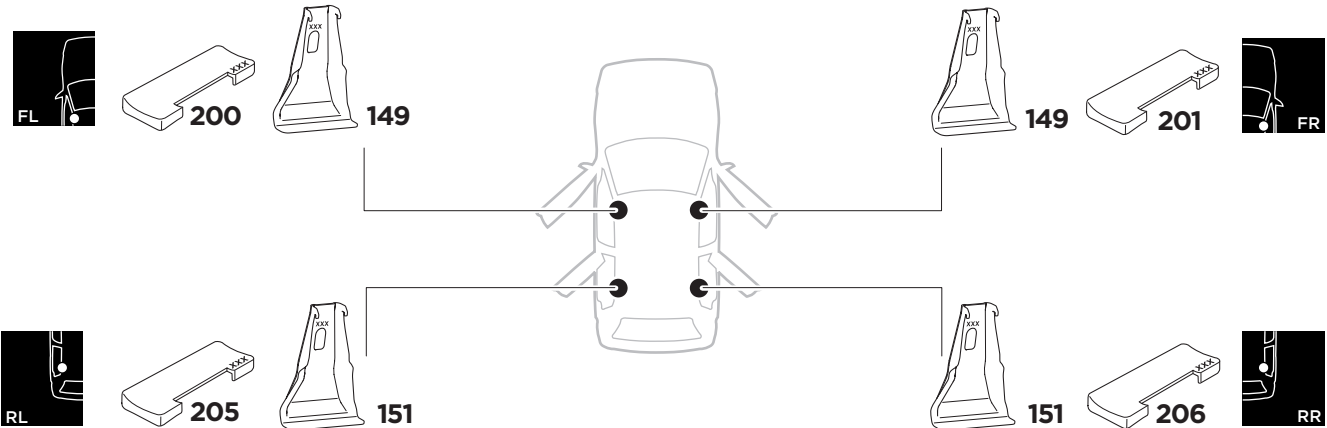

## Kit 5043

HONDA Civic, 5-dr Hatchback, 17- (Without glassroof)

ISO 11154-E

THULE WingBar Evo	THULE WingBar Edge	THULE WingBar	THULE SquareBar	<b>Evo X (scale)</b>	<b>Edge X (scale)</b>
<b>HONDA Civic, 5-dr Hatchback, 17- (Without glassroof)</b>				<b>40,5</b>	<b>P</b>
THULE ProBar	THULE SlideBar				<b>X (mm/inch)</b>
<b>HONDA Civic, 5-dr Hatchback, 17- (Without glassroof)</b>				<b>1056 mm / 41 5/8"</b>	

THULE WingBar Evo	THULE WingBar Edge	THULE WingBar	THULE SquareBar	<b>Evo Y (scale)</b>	<b>Edge Y (scale)</b>
<b>HONDA Civic, 5-dr Hatchback, 17- (Without glassroof)</b>				<b>36,5</b>	<b>F</b>
THULE ProBar	THULE SlideBar				<b>Y (mm/inch)</b>
<b>HONDA Civic, 5-dr Hatchback, 17- (Without glassroof)</b>				<b>1016 mm / 40"</b>	

	<b>W (mm/inch)</b>	<b>Z (mm/inch)</b>
<b>HONDA Civic, 5-dr Hatchback, 17- (Without glassroof)</b>	<b>680 mm / 26 3/4"</b>	<b>200 mm / 7 7/8"</b>