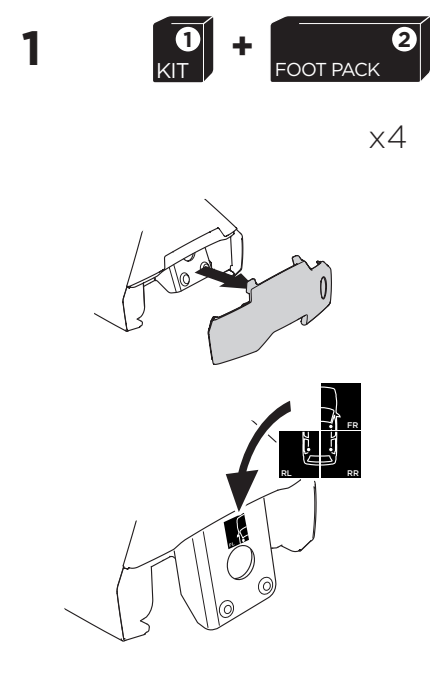

## Kit 5043

HONDA Civic, 5-dr Hatchback, 17- (Without glassroof)

ISO 11154-E

THULE WingBar Evo	THULE WingBar Edge	THULE WingBar	THULE SquareBar	<b>Evo X (scale)</b>	<b>Edge X (scale)</b>
<b>HONDA Civic, 5-dr Hatchback, 17- (Without glassroof)</b>				<b>40,5</b>	<b>P</b>
THULE ProBar	THULE SlideBar				<b>X (mm/inch)</b>
<b>HONDA Civic, 5-dr Hatchback, 17- (Without glassroof)</b>				<b>1056 mm / 41 5/8"</b>	

THULE WingBar Evo	THULE WingBar Edge	THULE WingBar	THULE SquareBar	<b>Evo Y (scale)</b>	<b>Edge Y (scale)</b>
<b>HONDA Civic, 5-dr Hatchback, 17- (Without glassroof)</b>				<b>36,5</b>	<b>F</b>
THULE ProBar	THULE SlideBar				<b>Y (mm/inch)</b>
<b>HONDA Civic, 5-dr Hatchback, 17- (Without glassroof)</b>				<b>1016 mm / 40"</b>	

	<b>W (mm/inch)</b>	<b>Z (mm/inch)</b>
<b>HONDA Civic, 5-dr Hatchback, 17- (Without glassroof)</b>	<b>680 mm / 26 3/4"</b>	<b>200 mm / 7 7/8"</b>