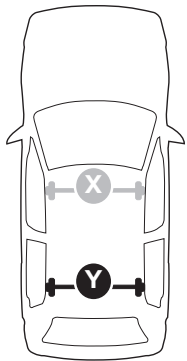

## Kit 5043

HONDA Civic, 5-dr Hatchback, 17- (Without glassroof)

ISO 11154-E

THULE WingBar Evo	THULE WingBar Edge	THULE WingBar	THULE SquareBar	<b>Evo X (scale)</b>	<b>Edge X (scale)</b>
<b>HONDA Civic, 5-dr Hatchback, 17- (Without glassroof)</b>				<b>40,5</b>	<b>P</b>
THULE ProBar	THULE SlideBar				<b>X (mm/inch)</b>
<b>HONDA Civic, 5-dr Hatchback, 17- (Without glassroof)</b>				<b>1056 mm / 41 5/8"</b>	

THULE WingBar Evo	THULE WingBar Edge	THULE WingBar	THULE SquareBar	<b>Evo Y (scale)</b>	<b>Edge Y (scale)</b>
<b>HONDA Civic, 5-dr Hatchback, 17- (Without glassroof)</b>				<b>36,5</b>	<b>F</b>
THULE ProBar	THULE SlideBar				<b>Y (mm/inch)</b>
<b>HONDA Civic, 5-dr Hatchback, 17- (Without glassroof)</b>				<b>1016 mm / 40"</b>	

	<b>W (mm/inch)</b>	<b>Z (mm/inch)</b>
<b>HONDA Civic, 5-dr Hatchback, 17- (Without glassroof)</b>	<b>680 mm / 26 3/4"</b>	<b>200 mm / 7 7/8"</b>