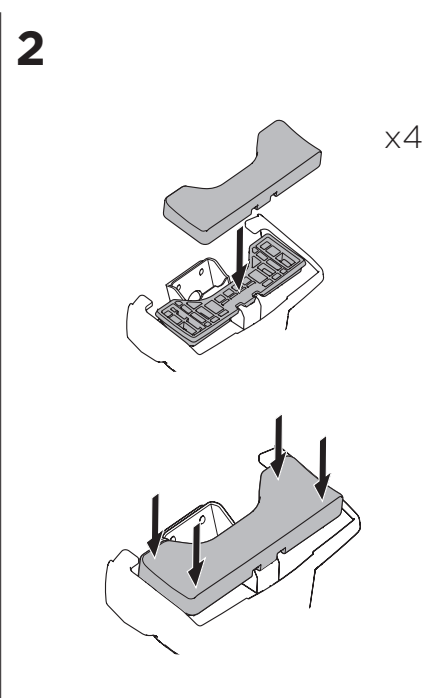

## Kit 5043

HONDA Civic, 5-dr Hatchback, 17- (Without glassroof)

ISO 11154-E

THULE WingBar Evo	THULE WingBar Edge	THULE WingBar	THULE SquareBar	<b>Evo X (scale)</b>	<b>Edge X (scale)</b>
<b>HONDA Civic, 5-dr Hatchback, 17- (Without glassroof)</b>				<b>40,5</b>	<b>P</b>
THULE ProBar	THULE SlideBar				<b>X (mm/inch)</b>
<b>HONDA Civic, 5-dr Hatchback, 17- (Without glassroof)</b>				<b>1056 mm / 41 5/8"</b>	

THULE WingBar Evo	THULE WingBar Edge	THULE WingBar	THULE SquareBar	<b>Evo Y (scale)</b>	<b>Edge Y (scale)</b>
<b>HONDA Civic, 5-dr Hatchback, 17- (Without glassroof)</b>				<b>36,5</b>	<b>F</b>
THULE ProBar	THULE SlideBar				<b>Y (mm/inch)</b>
<b>HONDA Civic, 5-dr Hatchback, 17- (Without glassroof)</b>				<b>1016 mm / 40"</b>	

	<b>W (mm/inch)</b>	<b>Z (mm/inch)</b>
<b>HONDA Civic, 5-dr Hatchback, 17- (Without glassroof)</b>	<b>680 mm / 26 3/4"</b>	<b>200 mm / 7 7/8"</b>