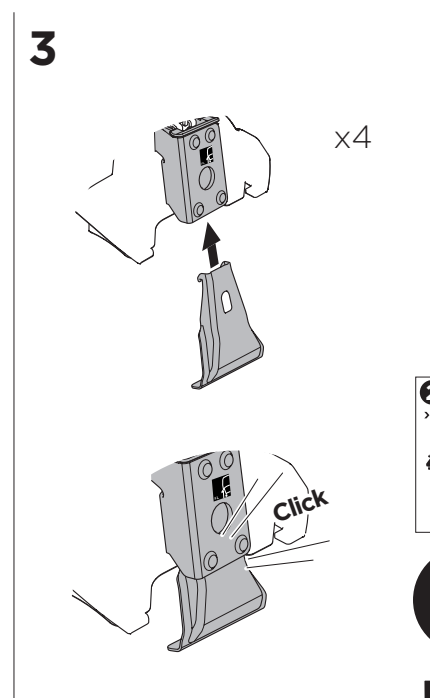

## Kit 5043

HONDA Civic, 5-dr Hatchback, 17- (Without glassroof)

ISO 11154-E

THULE WingBar Evo	THULE WingBar Edge	THULE WingBar	THULE SquareBar	<b>Evo X (scale)</b>	<b>Edge X (scale)</b>
<b>HONDA Civic, 5-dr Hatchback, 17- (Without glassroof)</b>				<b>40,5</b>	<b>P</b>
THULE ProBar	THULE SlideBar				<b>X (mm/inch)</b>
<b>HONDA Civic, 5-dr Hatchback, 17- (Without glassroof)</b>				<b>1056 mm / 41 5/8"</b>	

THULE WingBar Evo	THULE WingBar Edge	THULE WingBar	THULE SquareBar	<b>Evo Y (scale)</b>	<b>Edge Y (scale)</b>
<b>HONDA Civic, 5-dr Hatchback, 17- (Without glassroof)</b>				<b>36,5</b>	<b>F</b>
THULE ProBar	THULE SlideBar				<b>Y (mm/inch)</b>
<b>HONDA Civic, 5-dr Hatchback, 17- (Without glassroof)</b>				<b>1016 mm / 40"</b>	

	<b>W (mm/inch)</b>	<b>Z (mm/inch)</b>
<b>HONDA Civic, 5-dr Hatchback, 17- (Without glassroof)</b>	<b>680 mm / 26 3/4"</b>	<b>200 mm / 7 7/8"</b>