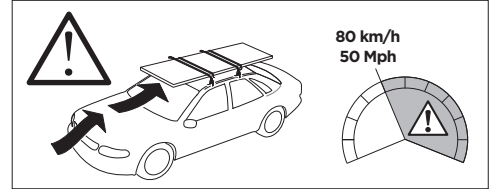

## Kit 5043

HONDA Civic, 5-dr Hatchback, 17- (Without glassroof)

ISO 11154-E

THULE WingBar Evo	THULE WingBar Edge	THULE WingBar	THULE SquareBar	<b>Evo X (scale)</b>	<b>Edge X (scale)</b>
<b>HONDA Civic, 5-dr Hatchback, 17- (Without glassroof)</b>				<b>40,5</b>	<b>P</b>
THULE ProBar	THULE SlideBar				<b>X (mm/inch)</b>
<b>HONDA Civic, 5-dr Hatchback, 17- (Without glassroof)</b>				<b>1056 mm / 41 5/8"</b>	