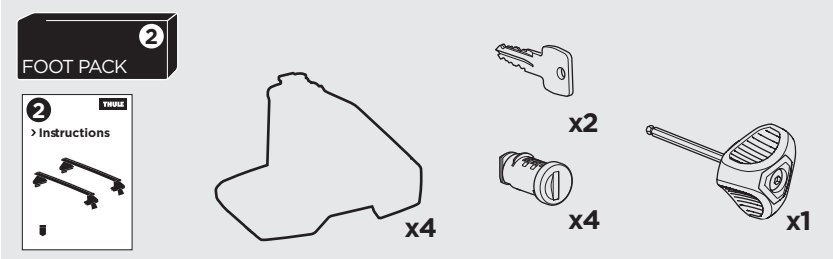

## Kit 5043

HONDA Civic, 5-dr Hatchback, 17- (Without glassroof)

ISO 11154-E

THULE WingBar Evo	THULE WingBar Edge	THULE WingBar	THULE SquareBar	<b>Evo X (scale)</b>	<b>Edge X (scale)</b>
<b>HONDA Civic, 5-dr Hatchback, 17- (Without glassroof)</b>				<b>40,5</b>	<b>P</b>
THULE ProBar	THULE SlideBar				<b>X (mm/inch)</b>
<b>HONDA Civic, 5-dr Hatchback, 17- (Without glassroof)</b>				<b>1056 mm / 41 5/8"</b>	

THULE WingBar Evo	THULE WingBar Edge	THULE WingBar	THULE SquareBar	<b>Evo Y (scale)</b>	<b>Edge Y (scale)</b>
<b>HONDA Civic, 5-dr Hatchback, 17- (Without glassroof)</b>				<b>36,5</b>	<b>F</b>
THULE ProBar	THULE SlideBar				<b>Y (mm/inch)</b>
<b>HONDA Civic, 5-dr Hatchback, 17- (Without glassroof)</b>				<b>1016 mm / 40"</b>	

	<b>W (mm/inch)</b>	<b>Z (mm/inch)</b>
<b>HONDA Civic, 5-dr Hatchback, 17- (Without glassroof)</b>	<b>680 mm / 26 3/4"</b>	<b>200 mm / 7 7/8"</b>