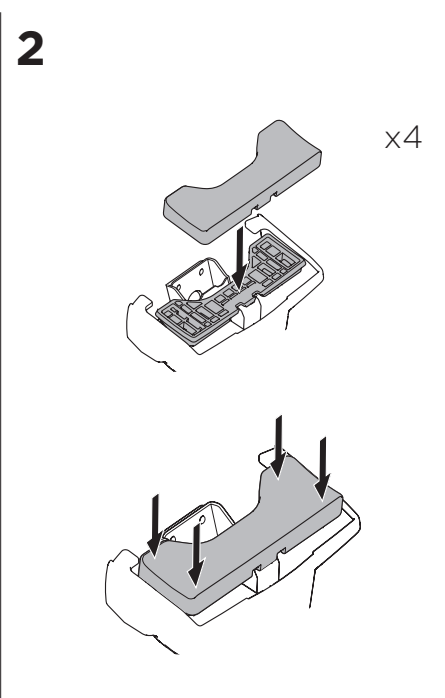

1

Kit 5042

AUDI Q2, 5-dr SUV, 17-

ISO 11154-E

THULE WingBar Evo	THULE WingBar Edge	THULE WingBar	THULE SquareBar	Evo X (scale)	Edge X (scale)
AUDI Q2, 5-dr SUV, 17-				41	O
THULE ProBar	THULE SlideBar				X (mm/inch)
AUDI Q2, 5-dr SUV, 17-				1061 mm / 41 3/4"	

THULE WingBar Evo	THULE WingBar Edge	THULE WingBar	THULE SquareBar	Evo Y (scale)	Edge Y (scale)
AUDI Q2, 5-dr SUV, 17-				34,5	J
THULE ProBar	THULE SlideBar				Y (mm/inch)
AUDI Q2, 5-dr SUV, 17-				996 mm / 39 1/4"	

	W (mm/inch)	Z (mm/inch)
AUDI Q2, 5-dr SUV, 17-	720 mm / 28 3/8"	240 mm / 9 1/2"