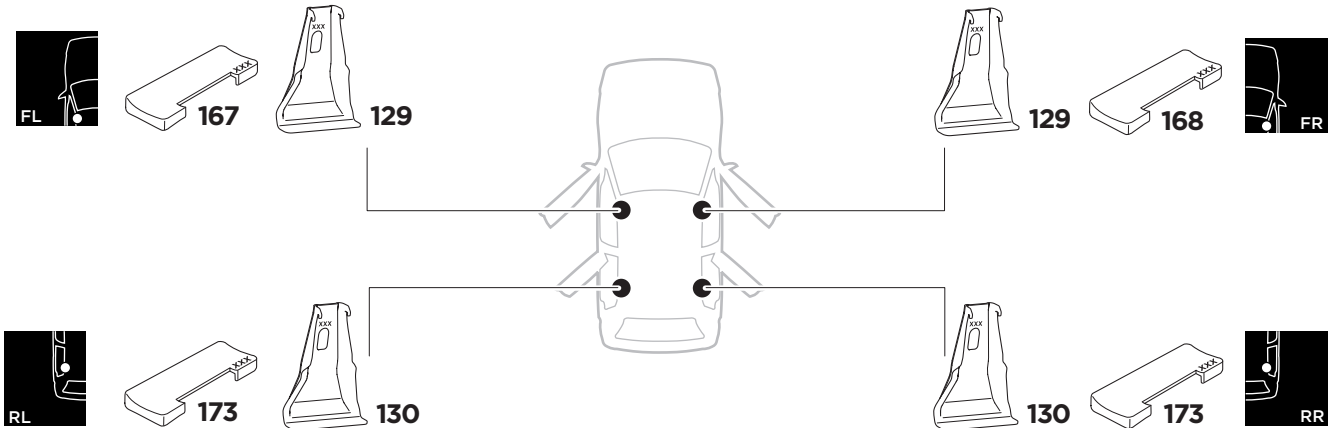

1

Kit 5042

AUDI Q2, 5-dr SUV, 17-

ISO 11154-E

THULE WingBar Evo	THULE WingBar Edge	THULE WingBar	THULE SquareBar	Evo X (scale)	Edge X (scale)
AUDI Q2, 5-dr SUV, 17-				41	O
THULE ProBar	THULE SlideBar				X (mm/inch)
AUDI Q2, 5-dr SUV, 17-				1061 mm / 41 3/4"	

THULE WingBar Evo	THULE WingBar Edge	THULE WingBar	THULE SquareBar	Evo Y (scale)	Edge Y (scale)
AUDI Q2, 5-dr SUV, 17-				34,5	J
THULE ProBar	THULE SlideBar				Y (mm/inch)
AUDI Q2, 5-dr SUV, 17-				996 mm / 39 1/4"	

	W (mm/inch)	Z (mm/inch)
AUDI Q2, 5-dr SUV, 17-	720 mm / 28 3/8"	240 mm / 9 1/2"