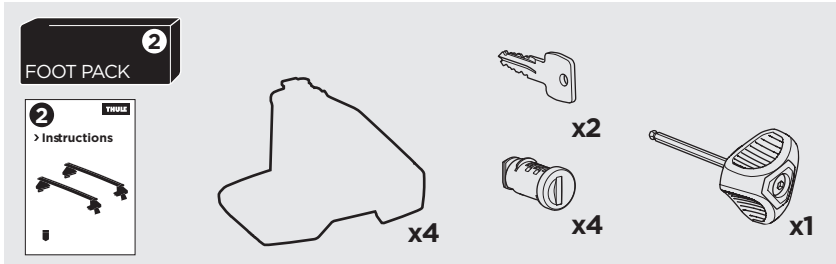

1

Kit 5042

AUDI Q2, 5-dr SUV, 17-

ISO 11154-E

THULE WingBar Evo	THULE WingBar Edge	THULE WingBar	THULE SquareBar	Evo X (scale)	Edge X (scale)
AUDI Q2, 5-dr SUV, 17-				41	O
THULE ProBar	THULE SlideBar				X (mm/inch)
AUDI Q2, 5-dr SUV, 17-				1061 mm / 41 3/4"	

THULE WingBar Evo	THULE WingBar Edge	THULE WingBar	THULE SquareBar	Evo Y (scale)	Edge Y (scale)
AUDI Q2, 5-dr SUV, 17-				34,5	J
THULE ProBar	THULE SlideBar				Y (mm/inch)
AUDI Q2, 5-dr SUV, 17-				996 mm / 39 1/4"	

	W (mm/inch)	Z (mm/inch)
AUDI Q2, 5-dr SUV, 17-	720 mm / 28 3/8"	240 mm / 9 1/2"