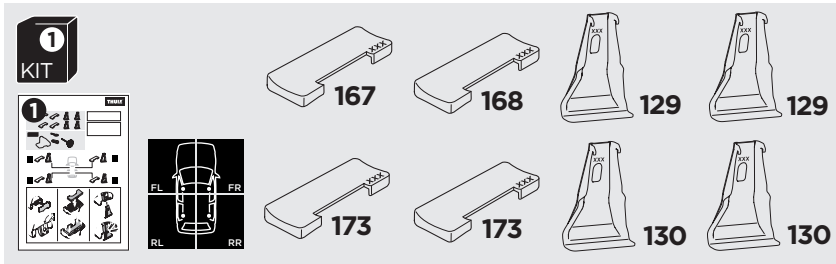

1

Kit 5042

AUDI Q2, 5-dr SUV, 17-

ISO 11154-E

THULE WingBar Evo	THULE WingBar Edge	THULE WingBar	THULE SquareBar	Evo X (scale)	Edge X (scale)
AUDI Q2, 5-dr SUV, 17-				41	O
THULE ProBar	THULE SlideBar				X (mm/inch)
AUDI Q2, 5-dr SUV, 17-				1061 mm / 41 3/4"	

THULE WingBar Evo	THULE WingBar Edge	THULE WingBar	THULE SquareBar	Evo Y (scale)	Edge Y (scale)
AUDI Q2, 5-dr SUV, 17-				34,5	J
THULE ProBar	THULE SlideBar				Y (mm/inch)
AUDI Q2, 5-dr SUV, 17-				996 mm / 39 1/4"	

	W (mm/inch)	Z (mm/inch)
AUDI Q2, 5-dr SUV, 17-	720 mm / 28 3/8"	240 mm / 9 1/2"