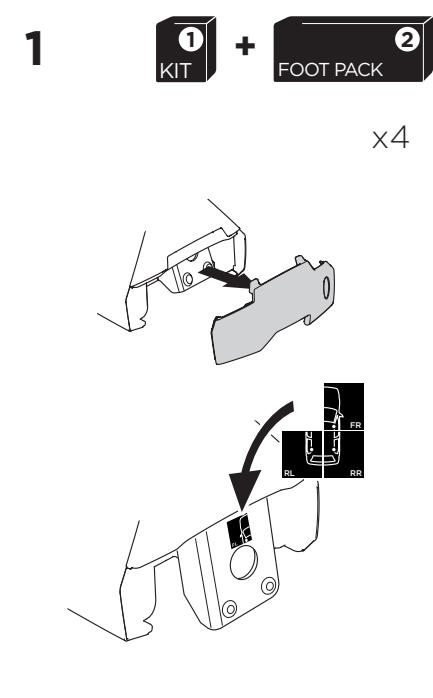

1

Kit 5042

AUDI Q2, 5-dr SUV, 17-

ISO 11154-E

THULE WingBar Evo	THULE WingBar Edge	THULE WingBar	THULE SquareBar	Evo X (scale)	Edge X (scale)
AUDI Q2, 5-dr SUV, 17-				41	O
THULE ProBar	THULE SlideBar				X (mm/inch)
AUDI Q2, 5-dr SUV, 17-				1061 mm / 41 3/4"	

THULE WingBar Evo	THULE WingBar Edge	THULE WingBar	THULE SquareBar	Evo Y (scale)	Edge Y (scale)
AUDI Q2, 5-dr SUV, 17-				34,5	J
THULE ProBar	THULE SlideBar				Y (mm/inch)
AUDI Q2, 5-dr SUV, 17-				996 mm / 39 1/4"	

	W (mm/inch)	Z (mm/inch)
AUDI Q2, 5-dr SUV, 17-	720 mm / 28 3/8"	240 mm / 9 1/2"