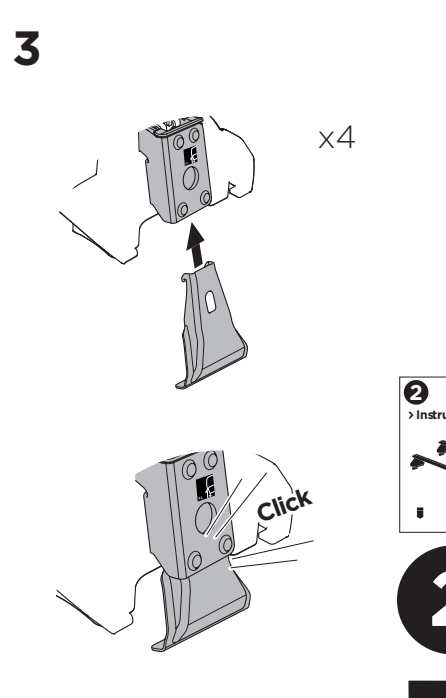

1

Kit 5042

AUDI Q2, 5-dr SUV, 17-

ISO 11154-E

THULE WingBar Evo	THULE WingBar Edge	THULE WingBar	THULE SquareBar	Evo X (scale)	Edge X (scale)
AUDI Q2, 5-dr SUV, 17-				41	O
THULE ProBar	THULE SlideBar				X (mm/inch)
AUDI Q2, 5-dr SUV, 17-				1061 mm / 41 3/4"	

THULE WingBar Evo	THULE WingBar Edge	THULE WingBar	THULE SquareBar	Evo Y (scale)	Edge Y (scale)
AUDI Q2, 5-dr SUV, 17-				34,5	J
THULE ProBar	THULE SlideBar				Y (mm/inch)
AUDI Q2, 5-dr SUV, 17-				996 mm / 39 1/4"	

	W (mm/inch)	Z (mm/inch)
AUDI Q2, 5-dr SUV, 17-	720 mm / 28 3/8"	240 mm / 9 1/2"