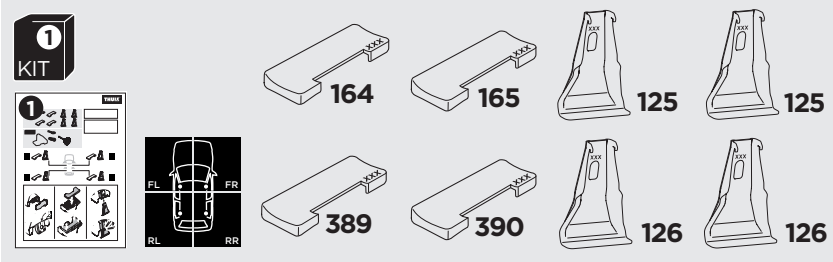

1

Kit 145036

RENAULT Kadjar, 5-dr SUV, 15-

ISO 11154-E

THULE WingBar Evo	THULE WingBar Edge	THULE WingBar	THULE SquareBar Evo	Evo X (scale)	Edge X (scale)
RENAULT Kadjar, 5-dr SUV, 15-				46,5	D

THULE ProBar Evo	THULE SlideBar Evo	X (mm/inch)		
RENAULT Kadjar, 5-dr SUV, 15-		1116 mm / 43 7/8"		

THULE WingBar Evo	THULE WingBar Edge	THULE WingBar	THULE SquareBar Evo	Evo Y (scale)	Edge Y (scale)
RENAULT Kadjar, 5-dr SUV, 15-				38,5	B

THULE ProBar Evo	THULE SlideBar Evo	Y (mm/inch)		
RENAULT Kadjar, 5-dr SUV, 15-		1036 mm / 40 3/4"		

	W (mm/inch)	Z (mm/inch)
RENAULT Kadjar, 5-dr SUV, 15-	780 mm / 30 3/4"	140 mm / 5 1/2"