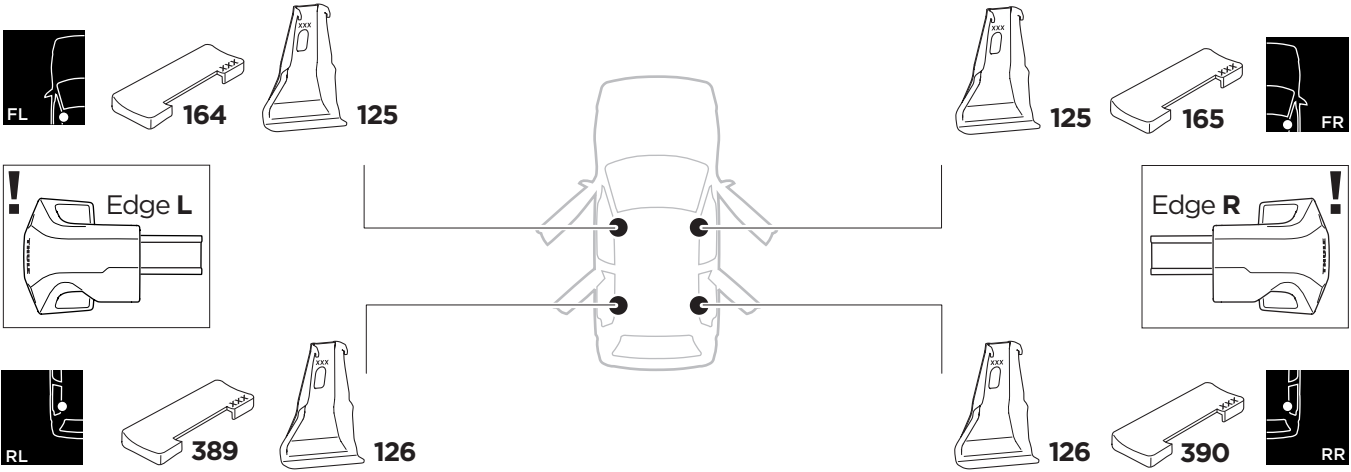

1

Kit 145036

RENAULT Kadjar, 5-dr SUV, 15-

ISO 11154-E

THULE WingBar Evo	THULE WingBar Edge	THULE WingBar	THULE SquareBar Evo	Evo X (scale)	Edge X (scale)
RENAULT Kadjar, 5-dr SUV, 15-				46,5	D

THULE ProBar Evo	THULE SlideBar Evo	X (mm/inch)		
RENAULT Kadjar, 5-dr SUV, 15-		1116 mm / 43 7/8"		

THULE WingBar Evo	THULE WingBar Edge	THULE WingBar	THULE SquareBar Evo	Evo Y (scale)	Edge Y (scale)
RENAULT Kadjar, 5-dr SUV, 15-				38,5	B

THULE ProBar Evo	THULE SlideBar Evo	Y (mm/inch)		
RENAULT Kadjar, 5-dr SUV, 15-		1036 mm / 40 3/4"		

	W (mm/inch)	Z (mm/inch)
RENAULT Kadjar, 5-dr SUV, 15-	780 mm / 30 3/4"	140 mm / 5 1/2"