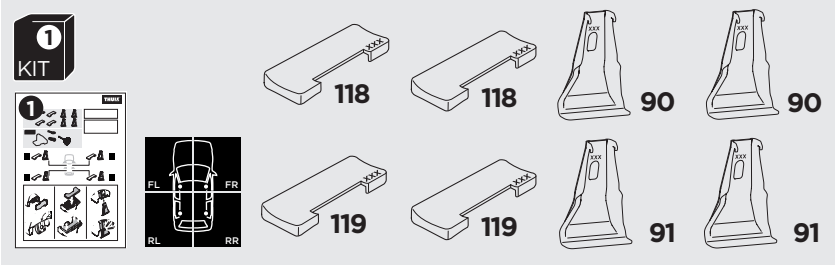

1

Kit 145022

SEAT Mii, 3/5-dr Hatchback, 12-
 SKODA Citigo, 3/5-dr Hatchback, 12-
 VOLKSWAGEN Up, 3/5-dr Hatchback, 12-

ISO 11154-E

THULE WingBar Evo THULE WingBar Edge THULE WingBar THULE SquareBar Evo	Evo X (scale)	Edge X (scale)
SEAT Mii, 3/5-dr Hatchback, 12-	38,5	B
SKODA Citigo, 3/5-dr Hatchback, 12-	38,5	B
VOLKSWAGEN Up, 3/5-dr Hatchback, 12-	38,5	B

THULE ProBar Evo THULE SlideBar Evo	X (mm/inch)
SEAT Mii, 3/5-dr Hatchback, 12-	1036 mm / 40 ³ / ₄ "
SKODA Citigo, 3/5-dr Hatchback, 12-	1036 mm / 40 ³ / ₄ "
VOLKSWAGEN Up, 3/5-dr Hatchback, 12-	1036 mm / 40 ³ / ₄ "

THULE WingBar Evo THULE WingBar Edge THULE WingBar THULE SquareBar Evo	Evo Y (scale)	Edge Y (scale)
SEAT Mii, 3/5-dr Hatchback, 12-	36,5	F
SKODA Citigo, 3/5-dr Hatchback, 12-	36,5	F
VOLKSWAGEN Up, 3/5-dr Hatchback, 12-	36,5	F

THULE ProBar Evo THULE SlideBar Evo	Y (mm/inch)
SEAT Mii, 3/5-dr Hatchback, 12-	1016 mm / 40"
SKODA Citigo, 3/5-dr Hatchback, 12-	1016 mm / 40"
VOLKSWAGEN Up, 3/5-dr Hatchback, 12-	1016 mm / 40"

	W (mm/inch)	Z (mm/inch)
SEAT Mii, 3/5-dr Hatchback, 12-	725 mm / 28 ¹ / ₂ "	340 mm / 13 ³ / ₈ "
SKODA Citigo, 3/5-dr Hatchback, 12-	725 mm / 28 ¹ / ₂ "	340 mm / 13 ³ / ₈ "
VOLKSWAGEN Up, 3/5-dr Hatchback, 12-	725 mm / 28 ¹ / ₂ "	340 mm / 13 ³ / ₈ "