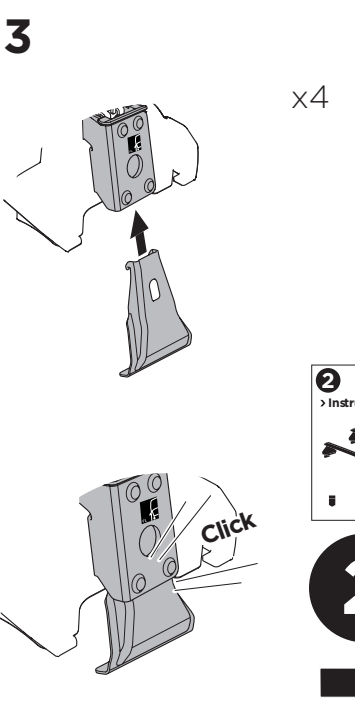

1

Kit 145022

SEAT Mii, 3/5-dr Hatchback, 12-
 SKODA Citigo, 3/5-dr Hatchback, 12-
 VOLKSWAGEN Up, 3/5-dr Hatchback, 12-

ISO 11154-E

THULE WingBar Evo THULE WingBar Edge THULE WingBar THULE SquareBar Evo	Evo X (scale)	Edge X (scale)
SEAT Mii, 3/5-dr Hatchback, 12-	38,5	B
SKODA Citigo, 3/5-dr Hatchback, 12-	38,5	B
VOLKSWAGEN Up, 3/5-dr Hatchback, 12-	38,5	B

THULE ProBar Evo THULE SlideBar Evo	X (mm/inch)
SEAT Mii, 3/5-dr Hatchback, 12-	1036 mm / 40 ³ / ₄ "
SKODA Citigo, 3/5-dr Hatchback, 12-	1036 mm / 40 ³ / ₄ "
VOLKSWAGEN Up, 3/5-dr Hatchback, 12-	1036 mm / 40 ³ / ₄ "