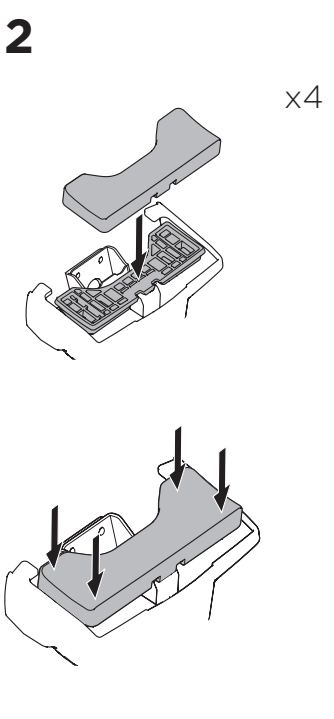

1

Kit 145022

SEAT Mii, 3/5-dr Hatchback, 12-
 SKODA Citigo, 3/5-dr Hatchback, 12-
 VOLKSWAGEN Up, 3/5-dr Hatchback, 12-

ISO 11154-E

THULE WingBar Evo THULE WingBar Edge THULE WingBar THULE SquareBar Evo	Evo X (scale)	Edge X (scale)
SEAT Mii, 3/5-dr Hatchback, 12-	38,5	B
SKODA Citigo, 3/5-dr Hatchback, 12-	38,5	B
VOLKSWAGEN Up, 3/5-dr Hatchback, 12-	38,5	B

THULE ProBar Evo THULE SlideBar Evo	X (mm/inch)
SEAT Mii, 3/5-dr Hatchback, 12-	1036 mm / 40 ³ / ₄ "
SKODA Citigo, 3/5-dr Hatchback, 12-	1036 mm / 40 ³ / ₄ "
VOLKSWAGEN Up, 3/5-dr Hatchback, 12-	1036 mm / 40 ³ / ₄ "

THULE WingBar Evo THULE WingBar Edge THULE WingBar THULE SquareBar Evo	Evo Y (scale)	Edge Y (scale)
SEAT Mii, 3/5-dr Hatchback, 12-	36,5	F
SKODA Citigo, 3/5-dr Hatchback, 12-	36,5	F
VOLKSWAGEN Up, 3/5-dr Hatchback, 12-	36,5	F

THULE ProBar Evo THULE SlideBar Evo	Y (mm/inch)
SEAT Mii, 3/5-dr Hatchback, 12-	1016 mm / 40"
SKODA Citigo, 3/5-dr Hatchback, 12-	1016 mm / 40"
VOLKSWAGEN Up, 3/5-dr Hatchback, 12-	1016 mm / 40"

	W (mm/inch)	Z (mm/inch)
SEAT Mii, 3/5-dr Hatchback, 12-	725 mm / 28 ¹ / ₂ "	340 mm / 13 ³ / ₈ "
SKODA Citigo, 3/5-dr Hatchback, 12-	725 mm / 28 ¹ / ₂ "	340 mm / 13 ³ / ₈ "
VOLKSWAGEN Up, 3/5-dr Hatchback, 12-	725 mm / 28 ¹ / ₂ "	340 mm / 13 ³ / ₈ "