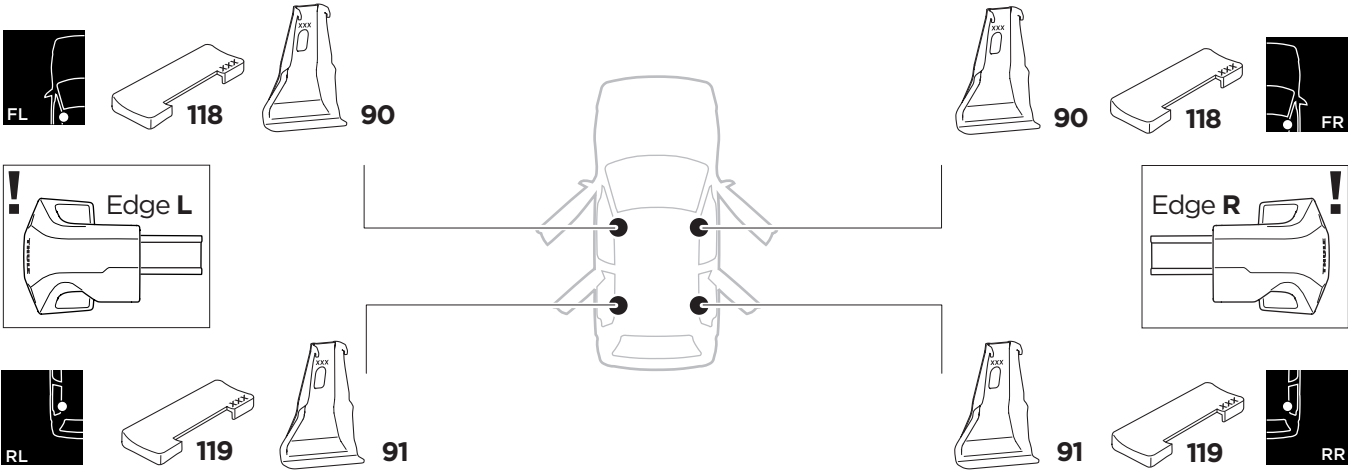

1

Kit 145022

SEAT Mii, 3/5-dr Hatchback, 12-
 SKODA Citigo, 3/5-dr Hatchback, 12-
 VOLKSWAGEN Up, 3/5-dr Hatchback, 12-

ISO 11154-E

THULE WingBar Evo THULE WingBar Edge THULE WingBar THULE SquareBar Evo	Evo X (scale)	Edge X (scale)
SEAT Mii, 3/5-dr Hatchback, 12-	38,5	B
SKODA Citigo, 3/5-dr Hatchback, 12-	38,5	B
VOLKSWAGEN Up, 3/5-dr Hatchback, 12-	38,5	B

THULE ProBar Evo THULE SlideBar Evo	X (mm/inch)
SEAT Mii, 3/5-dr Hatchback, 12-	1036 mm / 40 ³ / ₄ "
SKODA Citigo, 3/5-dr Hatchback, 12-	1036 mm / 40 ³ / ₄ "
VOLKSWAGEN Up, 3/5-dr Hatchback, 12-	1036 mm / 40 ³ / ₄ "

THULE WingBar Evo THULE WingBar Edge THULE WingBar THULE SquareBar Evo	Evo Y (scale)	Edge Y (scale)
SEAT Mii, 3/5-dr Hatchback, 12-	36,5	F
SKODA Citigo, 3/5-dr Hatchback, 12-	36,5	F
VOLKSWAGEN Up, 3/5-dr Hatchback, 12-	36,5	F

THULE ProBar Evo THULE SlideBar Evo	Y (mm/inch)
SEAT Mii, 3/5-dr Hatchback, 12-	1016 mm / 40"
SKODA Citigo, 3/5-dr Hatchback, 12-	1016 mm / 40"
VOLKSWAGEN Up, 3/5-dr Hatchback, 12-	1016 mm / 40"

	W (mm/inch)	Z (mm/inch)
SEAT Mii, 3/5-dr Hatchback, 12-	725 mm / 28 ¹ / ₂ "	340 mm / 13 ³ / ₈ "
SKODA Citigo, 3/5-dr Hatchback, 12-	725 mm / 28 ¹ / ₂ "	340 mm / 13 ³ / ₈ "
VOLKSWAGEN Up, 3/5-dr Hatchback, 12-	725 mm / 28 ¹ / ₂ "	340 mm / 13 ³ / ₈ "