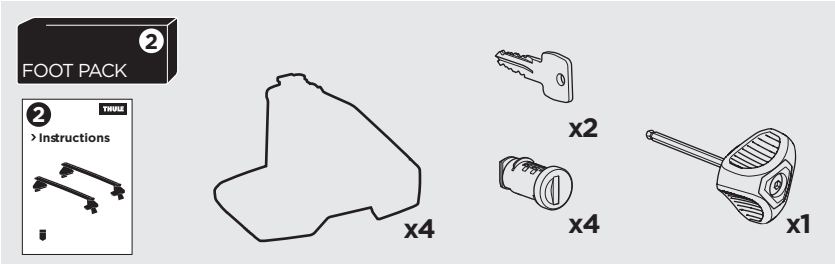

1

Kit 145022

SEAT Mii, 3/5-dr Hatchback, 12-
 SKODA Citigo, 3/5-dr Hatchback, 12-
 VOLKSWAGEN Up, 3/5-dr Hatchback, 12-

ISO 11154-E

THULE WingBar Evo THULE WingBar Edge THULE WingBar THULE SquareBar Evo	Evo X (scale)	Edge X (scale)
SEAT Mii, 3/5-dr Hatchback, 12-	38,5	B
SKODA Citigo, 3/5-dr Hatchback, 12-	38,5	B
VOLKSWAGEN Up, 3/5-dr Hatchback, 12-	38,5	B

THULE ProBar Evo THULE SlideBar Evo	X (mm/inch)
SEAT Mii, 3/5-dr Hatchback, 12-	1036 mm / 40 ³ / ₄ "
SKODA Citigo, 3/5-dr Hatchback, 12-	1036 mm / 40 ³ / ₄ "
VOLKSWAGEN Up, 3/5-dr Hatchback, 12-	1036 mm / 40 ³ / ₄ "

THULE WingBar Evo THULE WingBar Edge THULE WingBar THULE SquareBar Evo	Evo Y (scale)	Edge Y (scale)
SEAT Mii, 3/5-dr Hatchback, 12-	36,5	F
SKODA Citigo, 3/5-dr Hatchback, 12-	36,5	F
VOLKSWAGEN Up, 3/5-dr Hatchback, 12-	36,5	F

THULE ProBar Evo THULE SlideBar Evo	Y (mm/inch)
SEAT Mii, 3/5-dr Hatchback, 12-	1016 mm / 40"
SKODA Citigo, 3/5-dr Hatchback, 12-	1016 mm / 40"
VOLKSWAGEN Up, 3/5-dr Hatchback, 12-	1016 mm / 40"

	W (mm/inch)	Z (mm/inch)
SEAT Mii, 3/5-dr Hatchback, 12-	725 mm / 28 ¹ / ₂ "	340 mm / 13 ³ / ₈ "
SKODA Citigo, 3/5-dr Hatchback, 12-	725 mm / 28 ¹ / ₂ "	340 mm / 13 ³ / ₈ "
VOLKSWAGEN Up, 3/5-dr Hatchback, 12-	725 mm / 28 ¹ / ₂ "	340 mm / 13 ³ / ₈ "