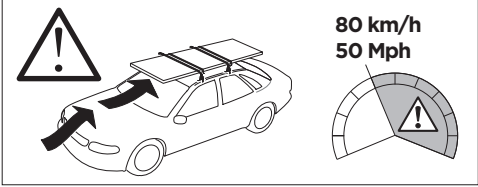

1

Kit 145022

SEAT Mii, 3/5-dr Hatchback, 12-
 SKODA Citigo, 3/5-dr Hatchback, 12-
 VOLKSWAGEN Up, 3/5-dr Hatchback, 12-

ISO 11154-E

THULE WingBar Evo THULE WingBar Edge THULE WingBar THULE SquareBar Evo	Evo X (scale)	Edge X (scale)
SEAT Mii, 3/5-dr Hatchback, 12-	38,5	B
SKODA Citigo, 3/5-dr Hatchback, 12-	38,5	B
VOLKSWAGEN Up, 3/5-dr Hatchback, 12-	38,5	B