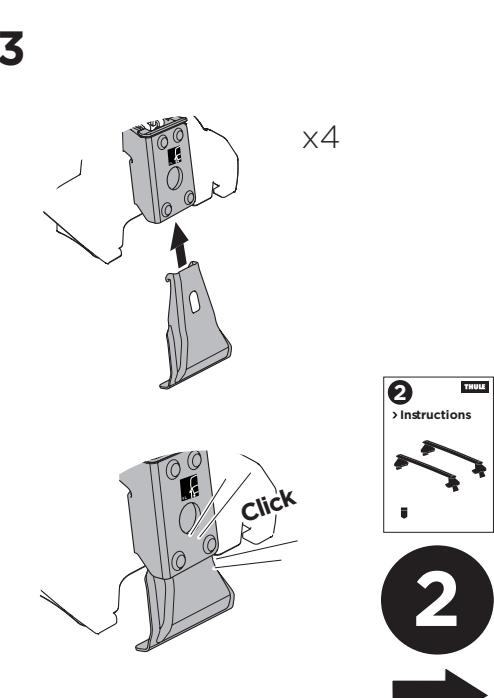

1

Kit 5018

PEUGEOT 308, 5-dr Hatchback, 14-
PEUGEOT 308 SW, 5-dr Estate, 14-

ISO 11154-E

THULE WingBar Evo THULE WingBar Edge THULE WingBar THULE SquareBar	Evo X (scale)	Edge X (scale)
PEUGEOT 308, 5-dr Hatchback, 14-	41	O
PEUGEOT 308 SW, 5-dr Estate, 14-	41,5	N

THULE ProBar THULE SlideBar	X (mm/inch)
PEUGEOT 308, 5-dr Hatchback, 14-	1061 mm / 41 3/4"
PEUGEOT 308 SW, 5-dr Estate, 14-	1066 mm / 42"

THULE WingBar Evo THULE WingBar Edge THULE WingBar THULE SquareBar	Evo Y (scale)	Edge Y (scale)
PEUGEOT 308, 5-dr Hatchback, 14-	34,5	J
PEUGEOT 308 SW, 5-dr Estate, 14-	35	I

THULE ProBar THULE SlideBar	Y (mm/inch)
PEUGEOT 308, 5-dr Hatchback, 14-	996 mm / 39 1/4"
PEUGEOT 308 SW, 5-dr Estate, 14-	1001 mm / 39 3/8"

	W (mm/inch)	Z (mm/inch)
PEUGEOT 308, 5-dr Hatchback, 14-	725 mm / 28 1/2"	225 mm / 8 7/8"
PEUGEOT 308 SW, 5-dr Estate, 14-	720 mm / 28 1/2"	225 mm / 8 7/8"