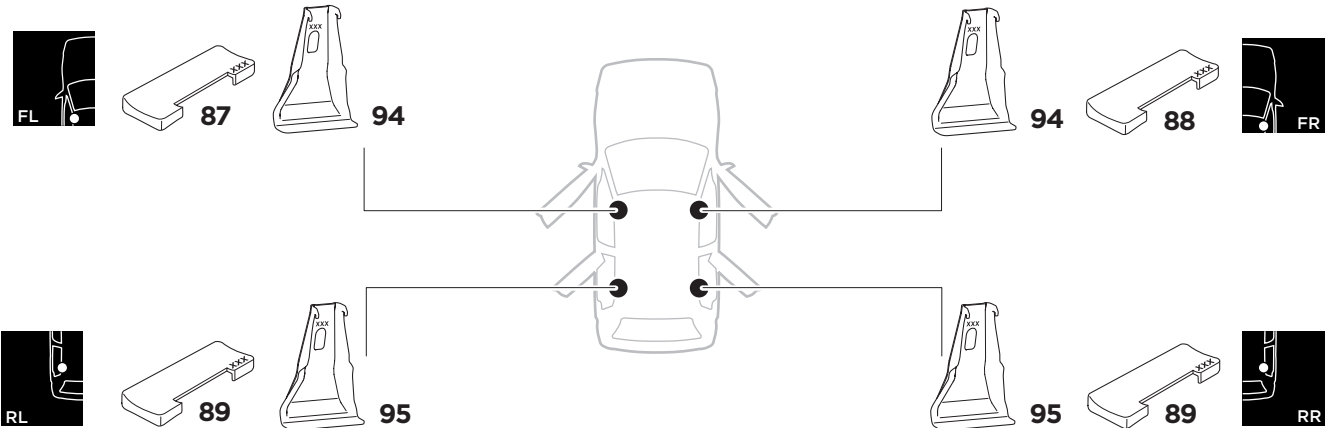

1

Kit 5018

PEUGEOT 308, 5-dr Hatchback, 14-
PEUGEOT 308 SW, 5-dr Estate, 14-

ISO 11154-E

THULE WingBar Evo THULE WingBar Edge THULE WingBar THULE SquareBar	Evo X (scale)	Edge X (scale)
PEUGEOT 308, 5-dr Hatchback, 14-	41	O
PEUGEOT 308 SW, 5-dr Estate, 14-	41,5	N

THULE ProBar THULE SlideBar	X (mm/inch)
PEUGEOT 308, 5-dr Hatchback, 14-	1061 mm / 41 3/4"
PEUGEOT 308 SW, 5-dr Estate, 14-	1066 mm / 42"

THULE WingBar Evo THULE WingBar Edge THULE WingBar THULE SquareBar	Evo Y (scale)	Edge Y (scale)
PEUGEOT 308, 5-dr Hatchback, 14-	34,5	J
PEUGEOT 308 SW, 5-dr Estate, 14-	35	I

THULE ProBar THULE SlideBar	Y (mm/inch)
PEUGEOT 308, 5-dr Hatchback, 14-	996 mm / 39 1/4"
PEUGEOT 308 SW, 5-dr Estate, 14-	1001 mm / 39 3/8"

	W (mm/inch)	Z (mm/inch)
PEUGEOT 308, 5-dr Hatchback, 14-	725 mm / 28 1/2"	225 mm / 8 7/8"
PEUGEOT 308 SW, 5-dr Estate, 14-	720 mm / 28 1/2"	225 mm / 8 7/8"