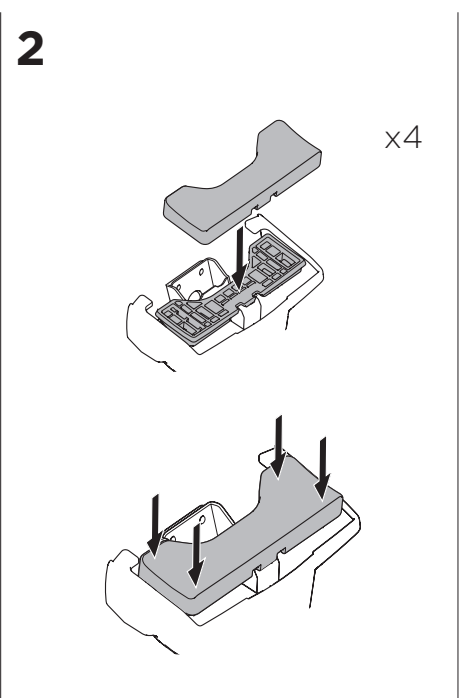

1

Kit 5018

PEUGEOT 308, 5-dr Hatchback, 14-
PEUGEOT 308 SW, 5-dr Estate, 14-

ISO 11154-E

THULE WingBar Evo THULE WingBar Edge THULE WingBar THULE SquareBar	Evo X (scale)	Edge X (scale)
PEUGEOT 308, 5-dr Hatchback, 14-	41	O
PEUGEOT 308 SW, 5-dr Estate, 14-	41,5	N

THULE ProBar THULE SlideBar	X (mm/inch)
PEUGEOT 308, 5-dr Hatchback, 14-	1061 mm / 41 3/4"
PEUGEOT 308 SW, 5-dr Estate, 14-	1066 mm / 42"

THULE WingBar Evo THULE WingBar Edge THULE WingBar THULE SquareBar	Evo Y (scale)	Edge Y (scale)
PEUGEOT 308, 5-dr Hatchback, 14-	34,5	J
PEUGEOT 308 SW, 5-dr Estate, 14-	35	I

THULE ProBar THULE SlideBar	Y (mm/inch)
PEUGEOT 308, 5-dr Hatchback, 14-	996 mm / 39 1/4"
PEUGEOT 308 SW, 5-dr Estate, 14-	1001 mm / 39 3/8"

	W (mm/inch)	Z (mm/inch)
PEUGEOT 308, 5-dr Hatchback, 14-	725 mm / 28 1/2"	225 mm / 8 7/8"
PEUGEOT 308 SW, 5-dr Estate, 14-	720 mm / 28 1/2"	225 mm / 8 7/8"