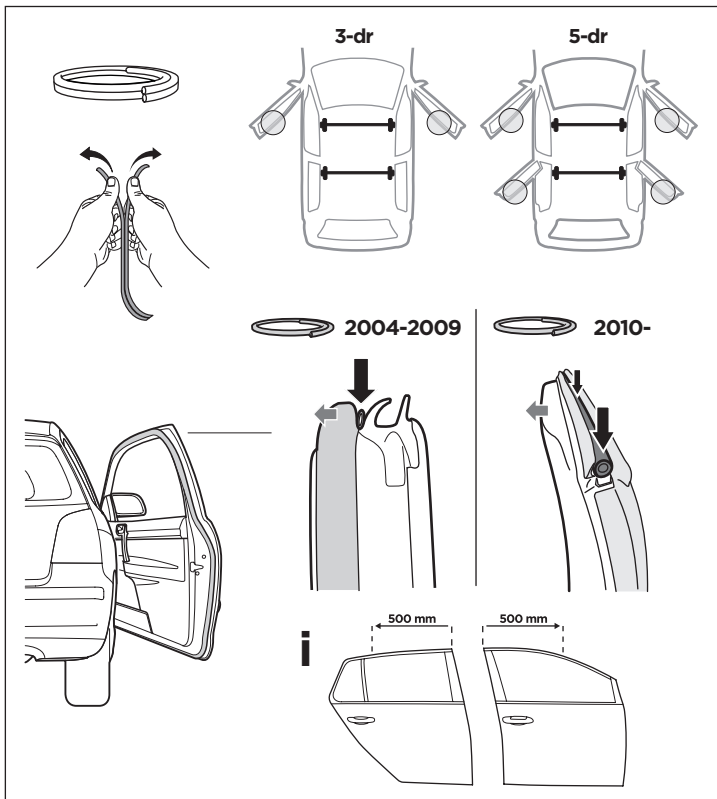

THULE WingBar Evo	THULE WingBar Edge	THULE WingBar	THULE SquareBar Evo	Evo X (scale)	Edge X (scale)
VOLKSWAGEN Golf (Mk. V), 3/5-dr, 04-07, VOLKSWAGEN Golf (Mk. VI), 3/5-dr, 08-12 / *10-14				42	M

THULE ProBar Evo	THULE SlideBar Evo			X (mm/inch)	
VOLKSWAGEN Golf (Mk. V), 3/5-dr, 04-07, VOLKSWAGEN Golf (Mk. VI), 3/5-dr, 08-12 / *10-14				1071 / 42 1/4"	

THULE WingBar Evo	THULE WingBar Edge	THULE WingBar	THULE SquareBar Evo	Evo Y (scale)	Edge Y (scale)
VOLKSWAGEN Golf (Mk. V), 3/5-dr, 04-07, VOLKSWAGEN Golf (Mk. VI), 3/5-dr, 08-12 / *10-14				33	M

THULE ProBar Evo	THULE SlideBar Evo			Y (mm/inch)	
VOLKSWAGEN Golf (Mk. V), 3/5-dr, 04-07, VOLKSWAGEN Golf (Mk. VI), 3/5-dr, 08-12 / *10-14				981 / 38 5/8"