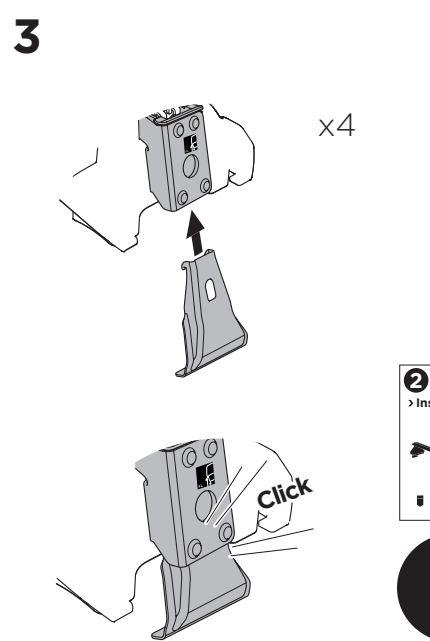

1

Kit 5004

MERCEDES X-Class, 4-dr Double Cab, 18-
 NISSAN Navara (D23), 4-dr Double Cab, 15-
 NISSAN NP300 (D23), 4-dr Double Cab, 15-
 RENAULT Alaskan, 4-dr Double Cab, 18-

ISO 11154-E

THULE WingBar Evo	THULE WingBar Edge	THULE WingBar	THULE SquareBar	Evo X (scale)	Edge X (scale)
MERCEDES X-Class, 4-dr Double Cab, 18-				51,5	L
NISSAN Navara (D23), 4-dr Double Cab, 15-				46,5	D
NISSAN NP300 (D23), 4-dr Double Cab, 15-				46,5	D
RENAULT Alaskan, 4-dr Double Cab, 18-				46,5	D