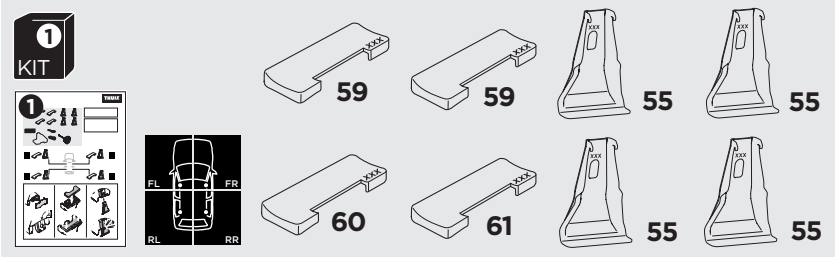

1

Kit 5004

MERCEDES X-Class, 4-dr Double Cab, 18-
 NISSAN Navara (D23), 4-dr Double Cab, 15-
 NISSAN NP300 (D23), 4-dr Double Cab, 15-
 RENAULT Alaskan, 4-dr Double Cab, 18-

ISO 11154-E

THULE WingBar Evo	THULE WingBar Edge	THULE WingBar	THULE SquareBar	Evo X (scale)	Edge X (scale)
MERCEDES X-Class, 4-dr Double Cab, 18-				51,5	L
NISSAN Navara (D23), 4-dr Double Cab, 15-				46,5	D
NISSAN NP300 (D23), 4-dr Double Cab, 15-				46,5	D
RENAULT Alaskan, 4-dr Double Cab, 18-				46,5	D

THULE ProBar	THULE SlideBar	X (mm/inch)
MERCEDES X-Class, 4-dr Double Cab, 18-		1166 mm / 45 7/8"
NISSAN Navara (D23), 4-dr Double Cab, 15-		1116 mm / 43 7/8"
NISSAN NP300 (D23), 4-dr Double Cab, 15-		1116 mm / 43 7/8"
RENAULT Alaskan, 4-dr Double Cab, 18-		1116 mm / 43 7/8"

THULE WingBar Evo	THULE WingBar Edge	THULE WingBar	THULE SquareBar	Evo Y (scale)	Edge Y (scale)
MERCEDES X-Class, 4-dr Double Cab, 18-				51,5	L
NISSAN Navara (D23), 4-dr Double Cab, 15-				46	E
NISSAN NP300 (D23), 4-dr Double Cab, 15-				46	E
RENAULT Alaskan, 4-dr Double Cab, 18-				46	E

	W (mm/inch)	Z (mm/inch)
MERCEDES X-Class, 4-dr Double Cab, 18-	700 mm / 27 1/2"	300 mm / 11 3/4"
NISSAN Navara (D23), 4-dr Double Cab, 15-	700 mm / 27 1/2"	300 mm / 11 3/4"
NISSAN NP300 (D23), 4-dr Double Cab, 15-	700 mm / 27 1/2"	300 mm / 11 3/4"
RENAULT Alaskan, 4-dr Double Cab, 18-	700 mm / 27 1/2"	300 mm / 11 3/4"