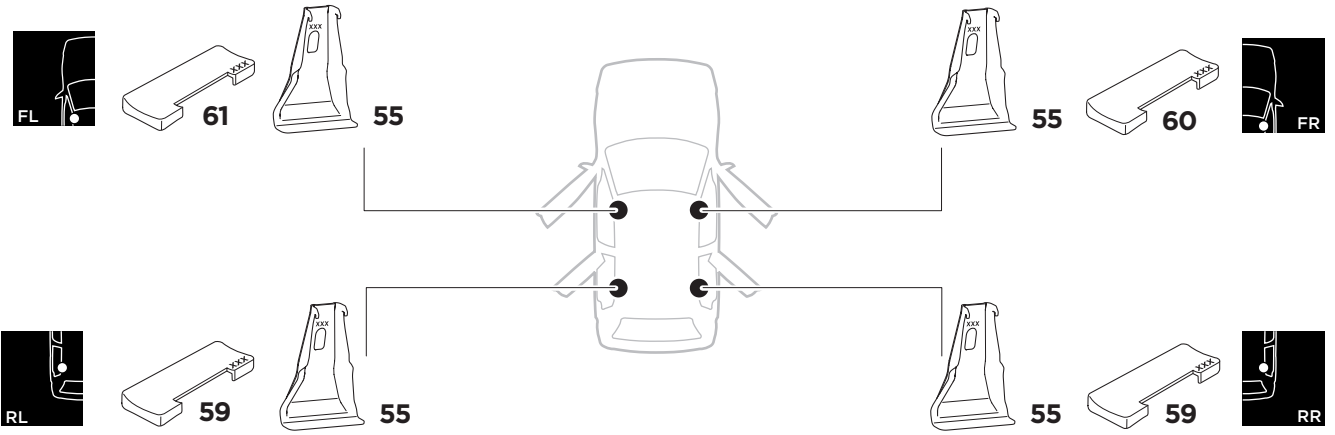

1

Kit 5004

MERCEDES X-Class, 4-dr Double Cab, 18-
 NISSAN Navara (D23), 4-dr Double Cab, 15-
 NISSAN NP300 (D23), 4-dr Double Cab, 15-
 RENAULT Alaskan, 4-dr Double Cab, 18-

ISO 11154-E

THULE WingBar Evo	THULE WingBar Edge	THULE WingBar	THULE SquareBar	Evo X (scale)	Edge X (scale)
MERCEDES X-Class, 4-dr Double Cab, 18-				51,5	L
NISSAN Navara (D23), 4-dr Double Cab, 15-				46,5	D
NISSAN NP300 (D23), 4-dr Double Cab, 15-				46,5	D
RENAULT Alaskan, 4-dr Double Cab, 18-				46,5	D

THULE ProBar	THULE SlideBar	X (mm/inch)
MERCEDES X-Class, 4-dr Double Cab, 18-		1166 mm / 45 7/8"
NISSAN Navara (D23), 4-dr Double Cab, 15-		1116 mm / 43 7/8"
NISSAN NP300 (D23), 4-dr Double Cab, 15-		1116 mm / 43 7/8"
RENAULT Alaskan, 4-dr Double Cab, 18-		1116 mm / 43 7/8"

THULE WingBar Evo	THULE WingBar Edge	THULE WingBar	THULE SquareBar	Evo Y (scale)	Edge Y (scale)
MERCEDES X-Class, 4-dr Double Cab, 18-				51,5	L
NISSAN Navara (D23), 4-dr Double Cab, 15-				46	E
NISSAN NP300 (D23), 4-dr Double Cab, 15-				46	E
RENAULT Alaskan, 4-dr Double Cab, 18-				46	E

	W (mm/inch)	Z (mm/inch)
MERCEDES X-Class, 4-dr Double Cab, 18-	700 mm / 27 1/2"	300 mm / 11 3/4"
NISSAN Navara (D23), 4-dr Double Cab, 15-	700 mm / 27 1/2"	300 mm / 11 3/4"
NISSAN NP300 (D23), 4-dr Double Cab, 15-	700 mm / 27 1/2"	300 mm / 11 3/4"
RENAULT Alaskan, 4-dr Double Cab, 18-	700 mm / 27 1/2"	300 mm / 11 3/4"