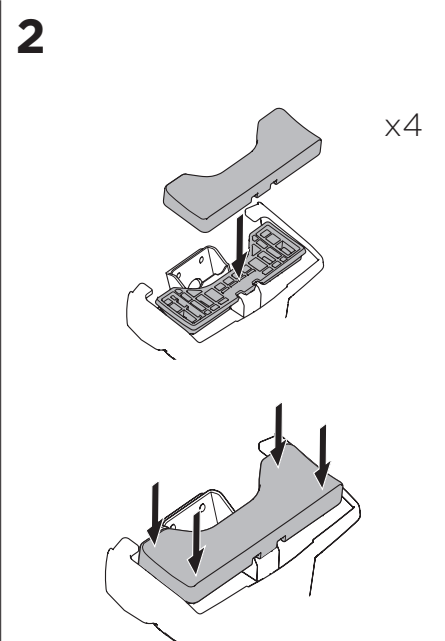

1

Kit 5004

MERCEDES X-Class, 4-dr Double Cab, 18-
 NISSAN Navara (D23), 4-dr Double Cab, 15-
 NISSAN NP300 (D23), 4-dr Double Cab, 15-
 RENAULT Alaskan, 4-dr Double Cab, 18-

ISO 11154-E

THULE WingBar Evo	THULE WingBar Edge	THULE WingBar	THULE SquareBar	Evo X (scale)	Edge X (scale)
MERCEDES X-Class, 4-dr Double Cab, 18-				51,5	L
NISSAN Navara (D23), 4-dr Double Cab, 15-				46,5	D
NISSAN NP300 (D23), 4-dr Double Cab, 15-				46,5	D
RENAULT Alaskan, 4-dr Double Cab, 18-				46,5	D