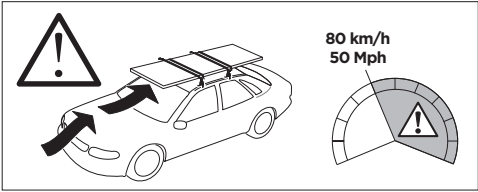

1

Kit 5004

MERCEDES X-Class, 4-dr Double Cab, 18-
 NISSAN Navara (D23), 4-dr Double Cab, 15-
 NISSAN NP300 (D23), 4-dr Double Cab, 15-
 RENAULT Alaskan, 4-dr Double Cab, 18-

ISO 11154-E

THULE WingBar Evo	THULE WingBar Edge	THULE WingBar	THULE SquareBar	Evo X (scale)	Edge X (scale)
MERCEDES X-Class, 4-dr Double Cab, 18-				51,5	L
NISSAN Navara (D23), 4-dr Double Cab, 15-				46,5	D
NISSAN NP300 (D23), 4-dr Double Cab, 15-				46,5	D
RENAULT Alaskan, 4-dr Double Cab, 18-				46,5	D