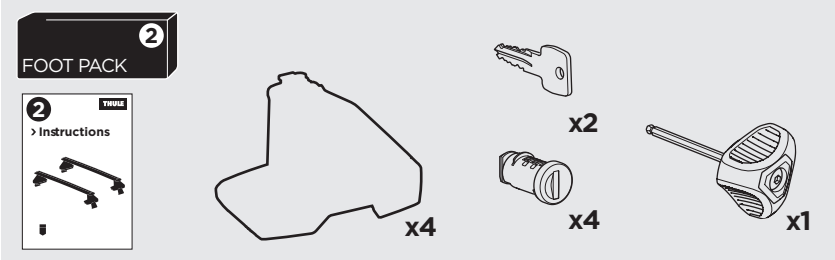

1

Kit 5004

MERCEDES X-Class, 4-dr Double Cab, 18-
 NISSAN Navara (D23), 4-dr Double Cab, 15-
 NISSAN NP300 (D23), 4-dr Double Cab, 15-
 RENAULT Alaskan, 4-dr Double Cab, 18-

ISO 11154-E

THULE WingBar Evo	THULE WingBar Edge	THULE WingBar	THULE SquareBar	Evo X (scale)	Edge X (scale)
MERCEDES X-Class, 4-dr Double Cab, 18-				51,5	L
NISSAN Navara (D23), 4-dr Double Cab, 15-				46,5	D
NISSAN NP300 (D23), 4-dr Double Cab, 15-				46,5	D
RENAULT Alaskan, 4-dr Double Cab, 18-				46,5	D

THULE ProBar	THULE SlideBar	X (mm/inch)
MERCEDES X-Class, 4-dr Double Cab, 18-		1166 mm / 45 7/8"
NISSAN Navara (D23), 4-dr Double Cab, 15-		1116 mm / 43 7/8"
NISSAN NP300 (D23), 4-dr Double Cab, 15-		1116 mm / 43 7/8"
RENAULT Alaskan, 4-dr Double Cab, 18-		1116 mm / 43 7/8"

THULE WingBar Evo	THULE WingBar Edge	THULE WingBar	THULE SquareBar	Evo Y (scale)	Edge Y (scale)
MERCEDES X-Class, 4-dr Double Cab, 18-				51,5	L
NISSAN Navara (D23), 4-dr Double Cab, 15-				46	E
NISSAN NP300 (D23), 4-dr Double Cab, 15-				46	E
RENAULT Alaskan, 4-dr Double Cab, 18-				46	E

	W (mm/inch)	Z (mm/inch)
MERCEDES X-Class, 4-dr Double Cab, 18-	700 mm / 27 1/2"	300 mm / 11 3/4"
NISSAN Navara (D23), 4-dr Double Cab, 15-	700 mm / 27 1/2"	300 mm / 11 3/4"
NISSAN NP300 (D23), 4-dr Double Cab, 15-	700 mm / 27 1/2"	300 mm / 11 3/4"
RENAULT Alaskan, 4-dr Double Cab, 18-	700 mm / 27 1/2"	300 mm / 11 3/4"