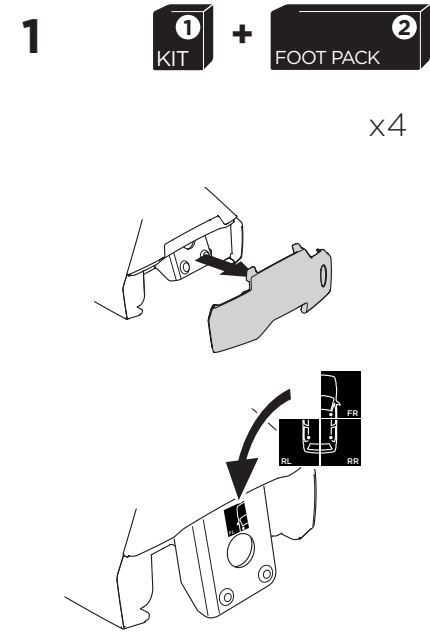

1

Kit 5004

MERCEDES X-Class, 4-dr Double Cab, 18-
 NISSAN Navara (D23), 4-dr Double Cab, 15-
 NISSAN NP300 (D23), 4-dr Double Cab, 15-
 RENAULT Alaskan, 4-dr Double Cab, 18-

ISO 11154-E

THULE WingBar Evo	THULE WingBar Edge	THULE WingBar	THULE SquareBar	Evo X (scale)	Edge X (scale)
MERCEDES X-Class, 4-dr Double Cab, 18-				51,5	L
NISSAN Navara (D23), 4-dr Double Cab, 15-				46,5	D
NISSAN NP300 (D23), 4-dr Double Cab, 15-				46,5	D
RENAULT Alaskan, 4-dr Double Cab, 18-				46,5	D

THULE ProBar	THULE SlideBar	X (mm/inch)
MERCEDES X-Class, 4-dr Double Cab, 18-		1166 mm / 45 7/8"
NISSAN Navara (D23), 4-dr Double Cab, 15-		1116 mm / 43 7/8"
NISSAN NP300 (D23), 4-dr Double Cab, 15-		1116 mm / 43 7/8"
RENAULT Alaskan, 4-dr Double Cab, 18-		1116 mm / 43 7/8"

	W (mm/inch)	Z (mm/inch)
MERCEDES X-Class, 4-dr Double Cab, 18-	700 mm / 27 1/2"	300 mm / 11 3/4"
NISSAN Navara (D23), 4-dr Double Cab, 15-	700 mm / 27 1/2"	300 mm / 11 3/4"
NISSAN NP300 (D23), 4-dr Double Cab, 15-	700 mm / 27 1/2"	300 mm / 11 3/4"
RENAULT Alaskan, 4-dr Double Cab, 18-	700 mm / 27 1/2"	300 mm / 11 3/4"