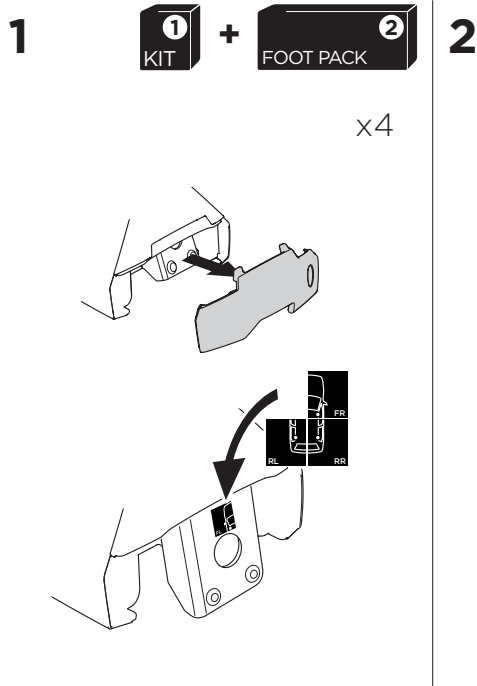

1

Kit 5002

MAZDA 3, 4-dr Sedan, 14-18

MAZDA 3, 5-dr Hatchback, 14-18

ISO 11154-E

THULE WingBar Evo	THULE WingBar Edge	THULE WingBar	THULE SquareBar	Evo X (scale)	Edge X (scale)
MAZDA 3, 4-dr Sedan, 14-18				46,5	D
MAZDA 3, 5-dr Hatchback, 14-18				47	C

THULE ProBar	THULE SlideBar	X (mm/inch)
MAZDA 3, 4-dr Sedan, 14-18		1116 mm / 43 7/8"
MAZDA 3, 5-dr Hatchback, 14-18		1121 mm / 44"

THULE WingBar Evo	THULE WingBar Edge	THULE WingBar	THULE SquareBar	Evo Y (scale)	Edge Y (scale)
MAZDA 3, 4-dr Sedan, 14-18				41,5	N
MAZDA 3, 5-dr Hatchback, 14-18				41,5	N

THULE ProBar	THULE SlideBar	Y (mm/inch)
MAZDA 3, 4-dr Sedan, 14-18		1066 mm / 42"
MAZDA 3, 5-dr Hatchback, 14-18		1066 mm / 41 7/8"

	W (mm/inch)	Z (mm/inch)
MAZDA 3, 4-dr Sedan, 14-18	725 mm / 28 1/2"	200 mm / 7 7/8"
MAZDA 3, 5-dr Hatchback, 14-18	735 mm / 28 7/8"	200 mm / 7 7/8"