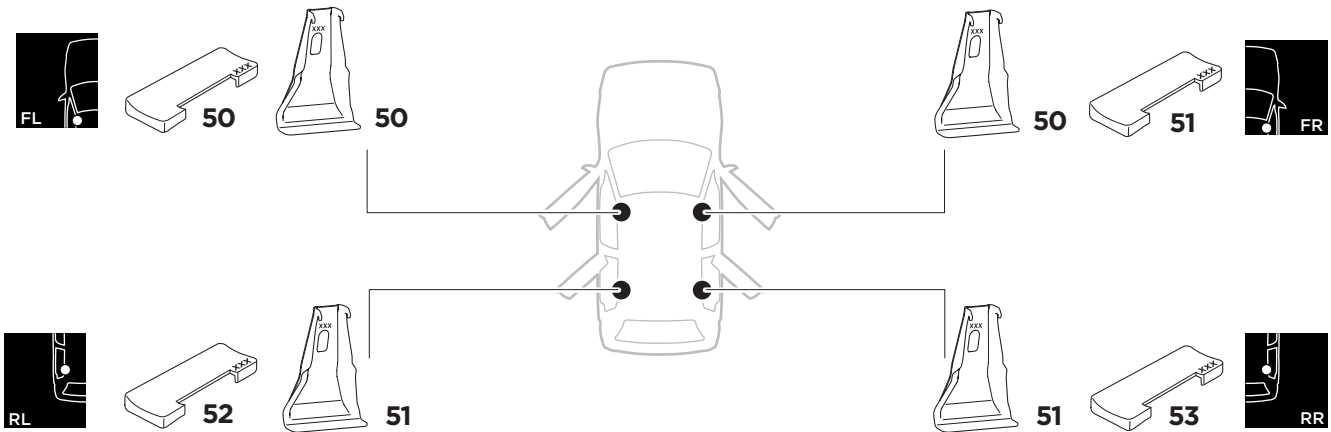

1

Kit 5002

MAZDA 3, 4-dr Sedan, 14-18

MAZDA 3, 5-dr Hatchback, 14-18

ISO 11154-E

THULE WingBar Evo	THULE WingBar Edge	THULE WingBar	THULE SquareBar	Evo X (scale)	Edge X (scale)
MAZDA 3, 4-dr Sedan, 14-18				46,5	D
MAZDA 3, 5-dr Hatchback, 14-18				47	C

THULE ProBar	THULE SlideBar	X (mm/inch)
MAZDA 3, 4-dr Sedan, 14-18		1116 mm / 43 7/8"
MAZDA 3, 5-dr Hatchback, 14-18		1121 mm / 44"

THULE WingBar Evo	THULE WingBar Edge	THULE WingBar	THULE SquareBar	Evo Y (scale)	Edge Y (scale)
MAZDA 3, 4-dr Sedan, 14-18				41,5	N
MAZDA 3, 5-dr Hatchback, 14-18				41,5	N

THULE ProBar	THULE SlideBar	Y (mm/inch)
MAZDA 3, 4-dr Sedan, 14-18		1066 mm / 42"
MAZDA 3, 5-dr Hatchback, 14-18		1066 mm / 41 7/8"

	W (mm/inch)	Z (mm/inch)
MAZDA 3, 4-dr Sedan, 14-18	725 mm / 28 1/2"	200 mm / 7 7/8"
MAZDA 3, 5-dr Hatchback, 14-18	735 mm / 28 7/8"	200 mm / 7 7/8"