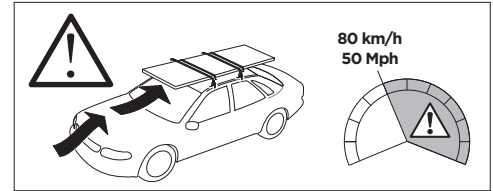

1

Kit 5002

MAZDA 3, 4-dr Sedan, 14-18

MAZDA 3, 5-dr Hatchback, 14-18

ISO 11154-E

THULE WingBar Evo	THULE WingBar Edge	THULE WingBar	THULE SquareBar	Evo X (scale)	Edge X (scale)
MAZDA 3, 4-dr Sedan, 14-18				46,5	D
MAZDA 3, 5-dr Hatchback, 14-18				47	C