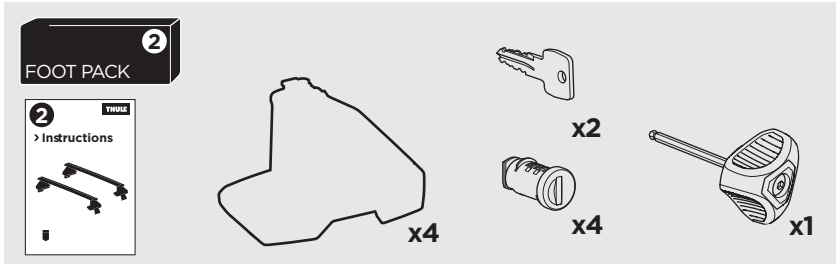

1

Kit 5002

MAZDA 3, 4-dr Sedan, 14-18

MAZDA 3, 5-dr Hatchback, 14-18

ISO 11154-E

THULE WingBar Evo	THULE WingBar Edge	THULE WingBar	THULE SquareBar	Evo X (scale)	Edge X (scale)
MAZDA 3, 4-dr Sedan, 14-18				46,5	D
MAZDA 3, 5-dr Hatchback, 14-18				47	C

THULE ProBar	THULE SlideBar	X (mm/inch)
MAZDA 3, 4-dr Sedan, 14-18		1116 mm / 43 7/8"
MAZDA 3, 5-dr Hatchback, 14-18		1121 mm / 44"

THULE WingBar Evo	THULE WingBar Edge	THULE WingBar	THULE SquareBar	Evo Y (scale)	Edge Y (scale)
MAZDA 3, 4-dr Sedan, 14-18				41,5	N
MAZDA 3, 5-dr Hatchback, 14-18				41,5	N

THULE ProBar	THULE SlideBar	Y (mm/inch)
MAZDA 3, 4-dr Sedan, 14-18		1066 mm / 42"
MAZDA 3, 5-dr Hatchback, 14-18		1066 mm / 41 7/8"

	W (mm/inch)	Z (mm/inch)
MAZDA 3, 4-dr Sedan, 14-18	725 mm / 28 1/2"	200 mm / 7 7/8"
MAZDA 3, 5-dr Hatchback, 14-18	735 mm / 28 7/8"	200 mm / 7 7/8"