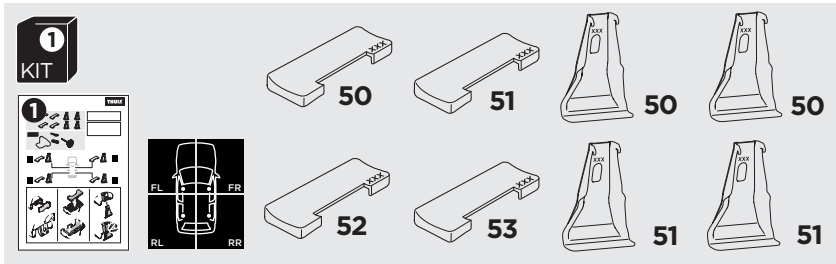

1

Kit 5002

MAZDA 3, 4-dr Sedan, 14-18

MAZDA 3, 5-dr Hatchback, 14-18

ISO 11154-E

THULE WingBar Evo	THULE WingBar Edge	THULE WingBar	THULE SquareBar	Evo X (scale)	Edge X (scale)
MAZDA 3, 4-dr Sedan, 14-18				46,5	D
MAZDA 3, 5-dr Hatchback, 14-18				47	C

THULE ProBar	THULE SlideBar	X (mm/inch)
MAZDA 3, 4-dr Sedan, 14-18		1116 mm / 43 7/8"
MAZDA 3, 5-dr Hatchback, 14-18		1121 mm / 44"

THULE WingBar Evo	THULE WingBar Edge	THULE WingBar	THULE SquareBar	Evo Y (scale)	Edge Y (scale)
MAZDA 3, 4-dr Sedan, 14-18				41,5	N
MAZDA 3, 5-dr Hatchback, 14-18				41,5	N

THULE ProBar	THULE SlideBar	Y (mm/inch)
MAZDA 3, 4-dr Sedan, 14-18		1066 mm / 42"
MAZDA 3, 5-dr Hatchback, 14-18		1066 mm / 41 7/8"

	W (mm/inch)	Z (mm/inch)
MAZDA 3, 4-dr Sedan, 14-18	725 mm / 28 1/2"	200 mm / 7 7/8"
MAZDA 3, 5-dr Hatchback, 14-18	735 mm / 28 7/8"	200 mm / 7 7/8"