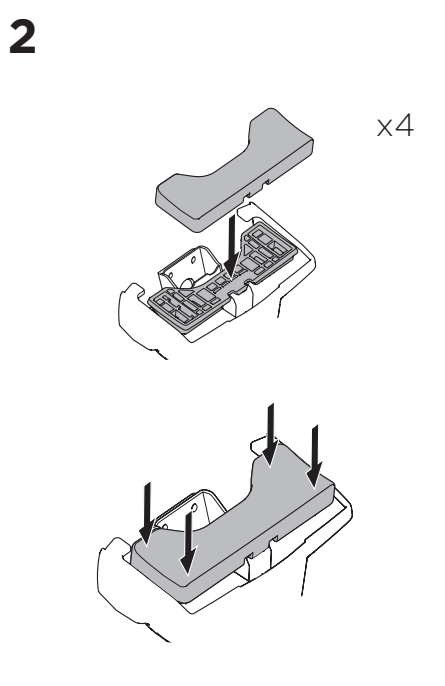

1

Kit 5002

MAZDA 3, 4-dr Sedan, 14-18

MAZDA 3, 5-dr Hatchback, 14-18

ISO 11154-E

THULE WingBar Evo	THULE WingBar Edge	THULE WingBar	THULE SquareBar	Evo X (scale)	Edge X (scale)
MAZDA 3, 4-dr Sedan, 14-18				46,5	D
MAZDA 3, 5-dr Hatchback, 14-18				47	C

THULE ProBar	THULE SlideBar	X (mm/inch)
MAZDA 3, 4-dr Sedan, 14-18		1116 mm / 43 7/8"
MAZDA 3, 5-dr Hatchback, 14-18		1121 mm / 44"

THULE WingBar Evo	THULE WingBar Edge	THULE WingBar	THULE SquareBar	Evo Y (scale)	Edge Y (scale)
MAZDA 3, 4-dr Sedan, 14-18				41,5	N
MAZDA 3, 5-dr Hatchback, 14-18				41,5	N

THULE ProBar	THULE SlideBar	Y (mm/inch)
MAZDA 3, 4-dr Sedan, 14-18		1066 mm / 42"
MAZDA 3, 5-dr Hatchback, 14-18		1066 mm / 41 7/8"

	W (mm/inch)	Z (mm/inch)
MAZDA 3, 4-dr Sedan, 14-18	725 mm / 28 1/2"	200 mm / 7 7/8"
MAZDA 3, 5-dr Hatchback, 14-18	735 mm / 28 7/8"	200 mm / 7 7/8"