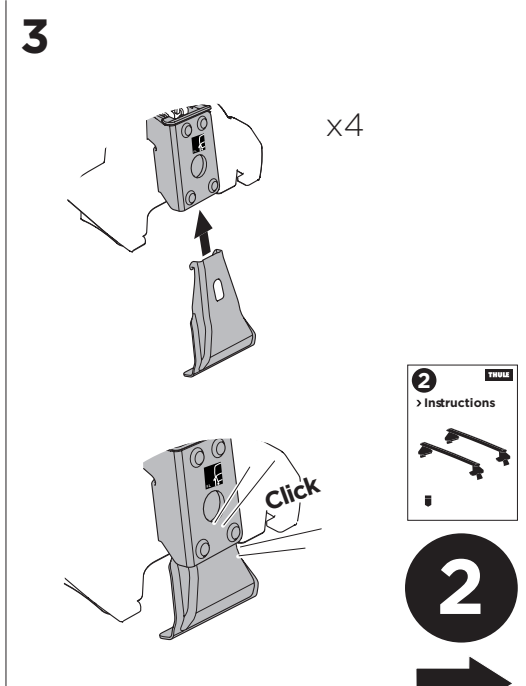

1

Kit 5002

MAZDA 3, 4-dr Sedan, 14-18

MAZDA 3, 5-dr Hatchback, 14-18

ISO 11154-E

THULE WingBar Evo	THULE WingBar Edge	THULE WingBar	THULE SquareBar	Evo X (scale)	Edge X (scale)
MAZDA 3, 4-dr Sedan, 14-18				46,5	D
MAZDA 3, 5-dr Hatchback, 14-18				47	C

THULE ProBar	THULE SlideBar	X (mm/inch)
MAZDA 3, 4-dr Sedan, 14-18		1116 mm / 43 7/8"
MAZDA 3, 5-dr Hatchback, 14-18		1121 mm / 44"

THULE WingBar Evo	THULE WingBar Edge	THULE WingBar	THULE SquareBar	Evo Y (scale)	Edge Y (scale)
MAZDA 3, 4-dr Sedan, 14-18				41,5	N
MAZDA 3, 5-dr Hatchback, 14-18				41,5	N

THULE ProBar	THULE SlideBar	Y (mm/inch)
MAZDA 3, 4-dr Sedan, 14-18		1066 mm / 42"
MAZDA 3, 5-dr Hatchback, 14-18		1066 mm / 41 7/8"

	W (mm/inch)	Z (mm/inch)
MAZDA 3, 4-dr Sedan, 14-18	725 mm / 28 1/2"	200 mm / 7 7/8"
MAZDA 3, 5-dr Hatchback, 14-18	735 mm / 28 7/8"	200 mm / 7 7/8"