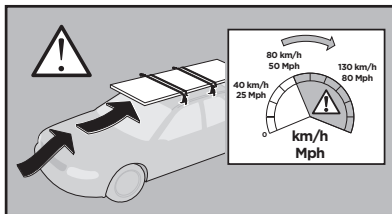

Thule Rapid System Kit 4049

> Instructions

MERCEDES GLA, 5-dr SUV, 14- / *15-

*North America

This kit is only for vehicles with flush or integrated side railing.

ISO 11154-E

184049

C.20141021
509-4049-02