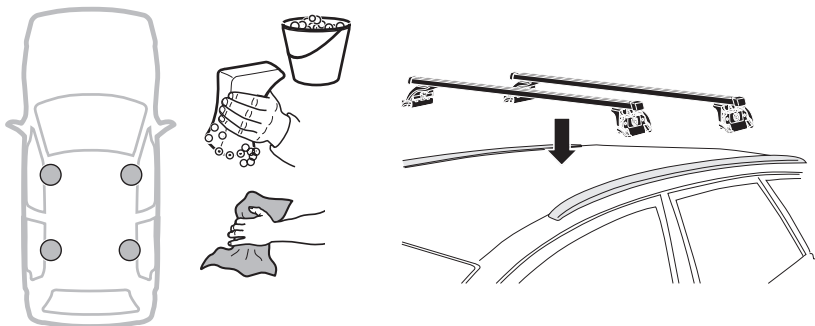

1

EN Only a few turns	ET Ainult mõni pööre	RO Doar câteva rotiri
DE Nur wenige Umdrehungen	LV Tikai daži apgriezieni	HU Csak néhány fordítás
FR Quelques tours uniquement	LT Tik keli pasukimai	EL Μόνο λίγες περιστροφές
NL Slechts enkele slagen	PL Wystarczy kilka obrotów	TR Yalnızca birkaç tur
IT Solo qualche giro	RU Только несколько оборотов	بعض دورات فقط AR
ES Sólo algunas vueltas	UK Лише декілька обертів	רק מספר סיבובים HE
PT Noções básicas	BG Само няколко завъртания	ZH 仅几圈
SV Endast några varv	CS Pouze několik otáček	JA 2～3回転のみ
DK Kun nogle få omgange	SK Len niekoľko otáčok	KO 몇 번만 돌리면 됨
NO Bare noen få omdreininger	SL Le nekaj obratov	TH เพียงสองสามรอบ
FI Vain muutama kierros	HR/BIH Samo nekoliko okreta	

i

2