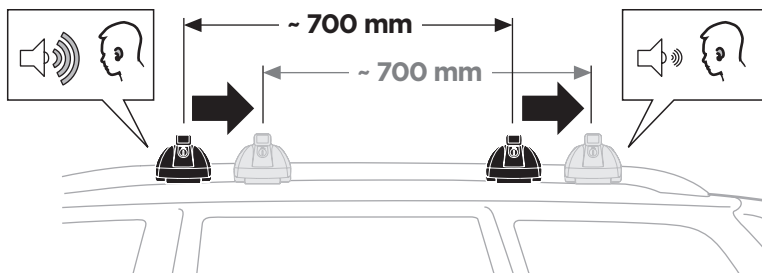

1

EN Only a few turns	ET Ainult mõni pööre	RO Doar câteva rotiri
DE Nur wenige Umdrehungen	LV Tikai daži apgriezieni	HU Csak néhány fordítás
FR Quelques tours uniquement	LT Tik keli pasukimai	EL Μόνο λίγες περιστροφές
NL Slechts enkele slagen	PL Wystarczy kilka obrotów	TR Yalnızca birkaç tur
IT Solo qualche giro	RU Только несколько оборотов	بعض دورات فقط AR
ES Sólo algunas vueltas	UK Лише декілька обертів	רק מספר סיבובים HE
PT Noções básicas	BG Само няколко завъртания	ZH 仅几圈
SV Endast några varv	CS Pouze několik otáček	JA 2～3回転のみ
DK Kun nogle få omgange	SK Len niekoľko otáčok	KO 몇 번만 돌리면 됨
NO Bare noen få omdreininger	SL Le nekaj obratov	TH เพียงสองสามรอบ
FI Vain muutama kierros	HR/BIH Samo nekoliko okreta	

i

2