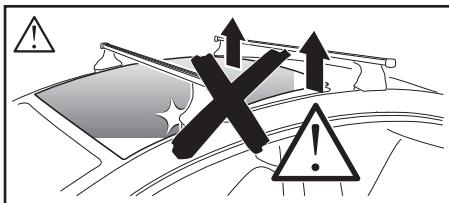

Thule Rapid System Kit 4049

> Instructions

MERCEDES GLA, 5-dr SUV, 14- / *15-

*North America

This kit is only for vehicles with flush or integrated side railing.

ISO 11154-E

184049

C.20141021
509-4049-02