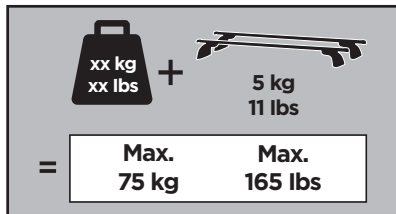

Thule Rapid System Kit 4049

> Instructions

MERCEDES GLA, 5-dr SUV, 14- / *15-

*North America

This kit is only for vehicles with flush or integrated side railing.

ISO 11154-E

184049

C.20141021
509-4049-02