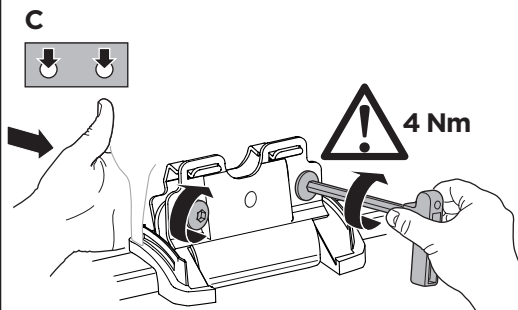

EN Tighten alternately
DE Die Schrauben abwechselnd anziehen
FR Serrer alternativement chaque côté
NL Afwisselend aan de linker- en de rechterkant aandraaien
IT Alternare il serraggio delle viti
ES Apretar alternativamente
PT Aperte alternadamente
SV Dra åt växelvis
DK Spænd skiftevis
NO Trekk til vekselvis
FI Kierrä vuorotellen
ET Pinguldage vaheldumisi
LV Pievelciēt pamīšus
LT Užsukinėkite pakaitomis
PL Śruby dokręcaj naprzemiennie
RU Затягивайте попеременно
UK Затягти по чергово
BG Затегнете последователно
CS Pokrčteť багаžníka dokrčcaj dokrčcaj naprzemiennie.
SK Doťahujte striedavo
SL Privijajte izmenično
HR/BiH Naizmjenočno zategnite
RO Strângeți alternativ
HU Egymástól függetlenül szorítandó
EL Ζφίγγετε εναλλάξ
TR Dönüşümlü sıkın

AR إحكام الربط بالتناوب
HE חזק לסימון

ZH 交替拧紧
JA 自動固定
KO 번갈아 조이기
TH ซึ้นไปสลับกัน