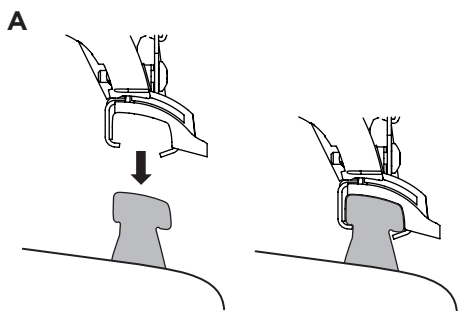

EN Tighten alternately
DE Die Schrauben abwechselnd anziehen
FR Serrer alternativement chaque côté
NL Afwisselend aan de linker- en de rechterkant aandraaien
IT Alternare il serraggio delle viti
ES Apretar alternativamente
PT Aperte alternadamente
SV Dra åt växelvis
DK Spænd skiftevis
NO Trekk til vekselvis
FI Kierrä vuorotellen
ET Pinguldage vaheldumisi
LV Pievelciēt pamīšus
LT Užsukinėkite pakaitomis
PL Śruby dokręcaj naprzemiennie
RU Затягивайте попеременно
UK Затягти по чергово
BG Затегнете последователно
CS Pokrčteť багаžníka dokrčcaj dokrčcaj naprzemiennie.
SK Doťahujte striedavo
SL Privijajte izmenično
HR/BiH Naizmjenočno zategnite
RO Strângeți alternativ
HU Egymástól függetlenül szorítandó
EL Ζφίγγετε εναλλάξ
TR Dönüşümlü sıkın

AR إحكام الربط بالتناوب
HE חזק לסימון

ZH 交替拧紧
JA 自動固定
KO 번갈아 조이기
TH ซึ้นไปสลับกัน