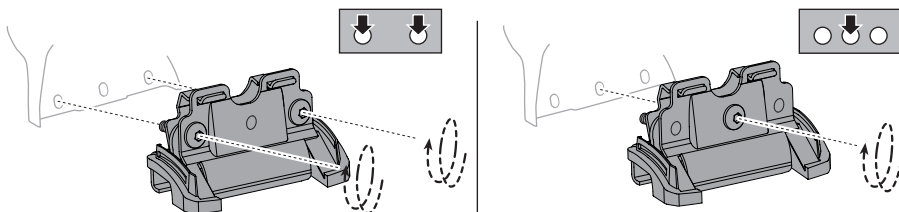

1

EN Only a few turns	ET Ainult mõni pööre	RO Doar câteva rotiri
DE Nur wenige Umdrehungen	LV Tikai daži apgriezieni	HU Csak néhány fordítás
FR Quelques tours uniquement	LT Tik keli pasukimai	EL Μόνο λίγες περιστροφές
NL Slechts enkele slagen	PL Wystarczy kilka obrotów	TR Yalnızca birkaç tur
IT Solo qualche giro	RU Только несколько оборотов	بعض دورات فقط AR
ES Sólo algunas vueltas	UK Лише декілька обертів	רק מספר סיבובים HE
PT Noções básicas	BG Само няколко завъртания	ZH 仅几圈
SV Endast några varv	CS Pouze několik otáček	JA 2～3回転のみ
DK Kun nogle få omgange	SK Len niekoľko otáčok	KO 몇 번만 돌리면 됨
NO Bare noen få omdreininger	SL Le nekaj obratov	TH เพียงสองสามรอบ
FI Vain muutama kierros	HR/BIH Samo nekoliko okreta