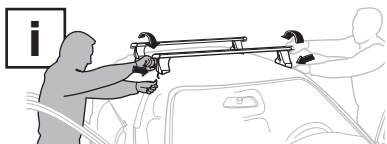

EN Tighten alternately
DE Die Schrauben abwechselnd anziehen
FR Serrer alternativement chaque côté
NL Afwisselend aan de linker- en de rechterkant aandraaien
IT Alternare il serraggio delle viti
ES Apretar alternativamente
PT Aperte alternadamente
SV Dra åt växelvis
DK Spænd skiftevis
NO Trekk til vekselvis
FI Kierrä vuorotellen
ET Pinguldage vaheldumisi
LV Pievelciēt pamīšus
LT Užsukinėkite pakaitomis
PL Śruby dokręcaj naprzemiennie
RU Затягивайте попеременно
UK Затягти по чергово
BG Затегнете последователно
CS Pokrčteť багаžníka dokrčcaj dokrčcaj naprzemiennie.
SK Doťahujte striedavo
SL Privijajte izmenično
HR/BiH Naizmjenočno zategnite
RO Strângeți alternativ
HU Egymástól függetlenül szorítandó
EL Ζφίγγετε εναλλάξ
TR Dönüşümlü sıkın

AR إحكام الربط بالتناوب
HE חזק לסימון

ZH 交替拧紧
JA 自動固定
KO 번갈아 조이기
TH ซึ้นไปสลับกัน