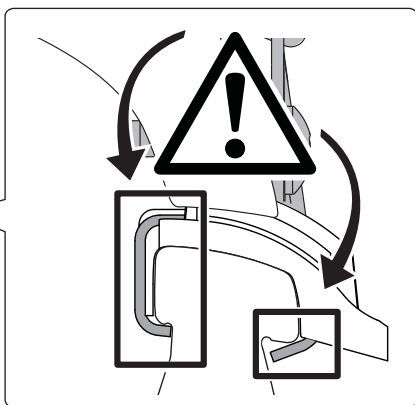

EN Tighten alternately
DE Die Schrauben abwechselnd anziehen
FR Serrer alternativement chaque côté
NL Afwisselend aan de linker- en de rechterkant aandraaien
IT Alternare il serraggio delle viti
ES Apretar alternativamente
PT Aperte alternadamente
SV Dra åt växelvis
DK Spænd skiftevis
NO Trekk til vekselvis
FI Kierrä vuorotellen
ET Pinguldage vaheldumisi
LV Pievelciēt pamīšus
LT Užsukinėkite pakaitomis
PL Śruby dokręcaj naprzemiennie
RU Затягивайте попеременно
UK Затягти по чергово
BG Затегнете последователно
CS Pokrčteť багаžníka dokrčcaj dokrčcaj naprzemiennie.
SK Doťahujte striedavo
SL Privijajte izmenično
HR/BiH Naizmjenočno zategnite
RO Strângeți alternativ
HU Egymástól függetlenül szorítandó
EL Ζφίγγετε εναλλάξ
TR Dönüşümlü sıkın

AR إحكام الربط بالتناوب
HE חזק לסימון

ZH 交替拧紧
JA 自動固定
KO 번갈아 조이기
TH ซึ้นไปสลับกัน