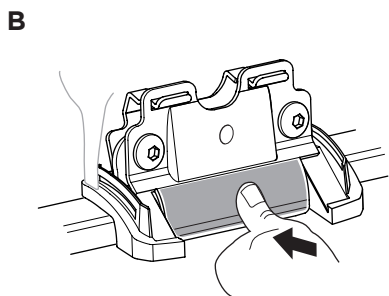

EN Tighten alternately
DE Die Schrauben abwechselnd anziehen
FR Serrer alternativement chaque côté
NL Afwisselend aan de linker- en de rechterkant aandraaien
IT Alternare il serraggio delle viti
ES Apretar alternativamente
PT Aperte alternadamente
SV Dra åt växelvis
DK Spænd skiftevis
NO Trekk til vekselvis
FI Kierrä vuorotellen
ET Pinguldage vaheldumisi
LV Pievelciēt pamīšus
LT Užsukinėkite pakaitomis
PL Śruby dokręcaj naprzemiennie
RU Затягивайте попеременно
UK Затягти по чергово
BG Затегнете последователно
CS Pokrčteť багаžníka dokrčcaj dokrčcaj naprzemiennie.
SK Doťahujte striedavo
SL Privijajte izmenično
HR/BiH Naizmjenočno zategnite
RO Strângeți alternativ
HU Egymástól függetlenül szorítandó
EL Ζφίγγετε εναλλάξ
TR Dönüşümlü sıkın

AR إحكام الربط بالتناوب
HE חזק לסימון

ZH 交替拧紧
JA 自動固定
KO 번갈아 조이기
TH ซึ้นไปสลับกัน