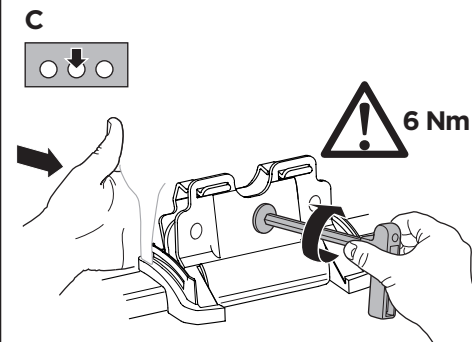

EN Tighten alternately
DE Die Schrauben abwechselnd anziehen
FR Serrer alternativement chaque côté
NL Afwisselend aan de linker- en de rechterkant aandraaien
IT Alternare il serraggio delle viti
ES Apretar alternativamente
PT Aperte alternadamente
SV Dra åt växelvis
DK Spænd skiftevis
NO Trekk til vekselvis
FI Kierrä vuorotellen
ET Pinguldage vaheldumisi
LV Pievelciēt pamīšus
LT Užsukinėkite pakaitomis
PL Śruby dokręcaj naprzemiennie
RU Затягивайте попеременно
UK Затягти по чергово
BG Затегнете последователно
CS Pokrčteť багаžníka dokrčcaj dokrčcaj naprzemiennie.
SK Doťahujte striedavo
SL Privijajte izmenično
HR/BiH Naizmjenočno zategnite
RO Strângeți alternativ
HU Egymástól függetlenül szorítandó
EL Ζφίγγετε εναλλάξ
TR Dönüşümlü sıkın

AR إحكام الربط بالتناوب
HE חזק לסימון

ZH 交替拧紧
JA 自動固定
KO 번갈아 조이기
TH ซึ้นไปสลับกัน