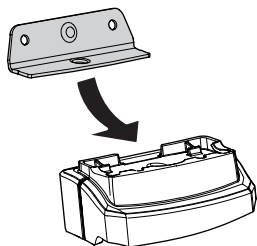

2 A

B

x1

EN Only a few turns
DE Nur wenige Umdrehungen
FR Quelques tours uniquement
NL Slechts enkele slagen
IT Solo qualche giro
ES Sólo algunas vueltas
PT Apenas algumas voltas
SV Endast några varv
DK Kun nogle få omgange
NO Bare noen få omdreinger
FI Vain muutama kierros

ET Ainult mõni pööre
LV Tikai dažī apgriezieni
LT Tik keli pasukimai
PL Wystarczy kilka obrotów
RU Только несколько оборотов
UK Лише декілька обертів
BG Само няколко завъртания
CS Pouze několik otáček
SK Len niekoľko otáčok
SL Le nekaj obratov
HR/BIH Samo nekoliko okreta

RO Doar câteva rotiri
HU Csak néhány fordítás
EL Μόνο λίγες περιστροφές
TR Yalnızca birkaç tur

بعض دورات فقط **AR**
רק מספר סיבובים **HE**

ZH 仅几圈
JA 2 ~ 3 回転のみ
KO 몇 번만 돌리면 됨
TH เพียงสองสามรอบ

3