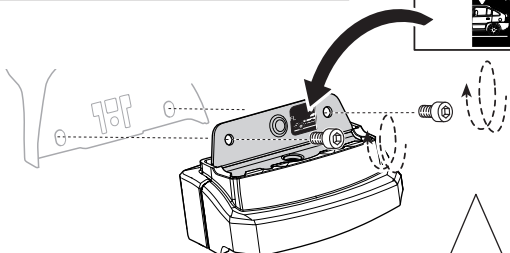

2 A

B

x1

EN Only a few turns
DE Nur wenige Umdrehungen
FR Quelques tours uniquement
NL Slechts enkele slagen
IT Solo qualche giro
ES Sólo algunas vueltas
PT Apenas algumas voltas
SV Endast några varv
DK Kun nogle få omgange
NO Bare noen få omdreinger
FI Vain muutama kierros

ET Ainult mõni pööre
LV Tikai dažī apgriezieni
LT Tik keli pasukimai
PL Wystarczy kilka obrotów
RU Только несколько оборотов
UK Лише декілька обертів
BG Само няколко завъртания
CS Pouze několik otáček
SK Len niekoľko otáčok
SL Le nekaj obratov
HR/BIH Samo nekoliko okreta

RO Doar câteva rotiri
HU Csak néhány fordítás
EL Μόνο λίγες περιστροφές
TR Yalnızca birkaç tur

بعض دورات فقط **AR**
רק מספר סיבובים **HE**

ZH 仅几圈
JA 2 ~ 3 回転のみ
KO 몇 번만 돌리면 됨
TH เพียงสองสามรอบ

3