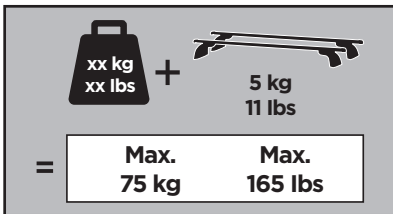

Thule XT Kit 3174

> Instructions

BMW 1-Series (F40), 5-dr Hatchback, 20-

BMW 3-Series (G20), 4-dr Sedan, 19-

This kit is only for vehicles with fixpoint mounting.

ISO 11154-E

183174

C.20191003
509-3174-02