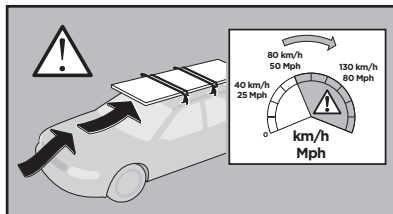

Thule XT Kit 3174

> Instructions

BMW 1-Series (F40), 5-dr Hatchback, 20-

BMW 3-Series (G20), 4-dr Sedan, 19-

This kit is only for vehicles with fixpoint mounting.

ISO 11154-E

183174

C.20191003
509-3174-02