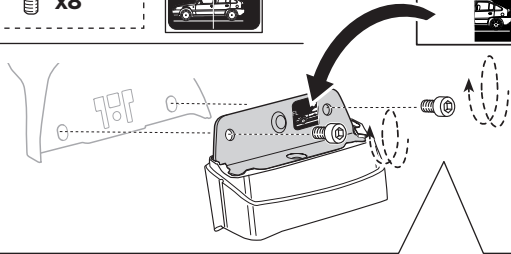

B

x1

- **EN** Only a few turns
- **DE** Nur wenige Umdrehungen
- **FR** Quelques tours uniquement
- **NL** Slechts enkele slagen
- **IT** Solo qualche giro
- **ES** Sólo algunas vueltas
- **PT** Apenas algumas voltas
- **SV** Endast några varv
- **DK** Kun nogle få omgange
- **NO** Bare noen få omdreinger
- **FI** Vain muutama kierros

- **ET** Ainult mõni pööre
- **LV** Tikai daži apgriezieni
- **LT** Tik keli pasukimai
- **PL** Wystarczy kilka obrotów
- **RU** Только несколько оборотов
- **UK** Лише декілька обертів
- **BG** Само няколко завъртания
- **CS** Pouze několik otáček
- **SK** Len niekoľko otáčok
- **SL** Le nekaj obratov
- **HR/BIH** Samo nekoliko okreta

- **RO** Doar câteva rotiri
- **HU** Csak néhány fordítás
- **EL** Μόνο λίγες περιστροφές
- **TR** Yalnızca birkaç tur
- **AR** بعض دورات فقط
- **HE** רק מספר סיבובים
- **ZH** 仅几圈
- **JA** 2～3回転のみ
- **KO** 몇 번만 돌리면 됨
- **TH** □□□□□□□□□□□□

3

01 x2

02 x2