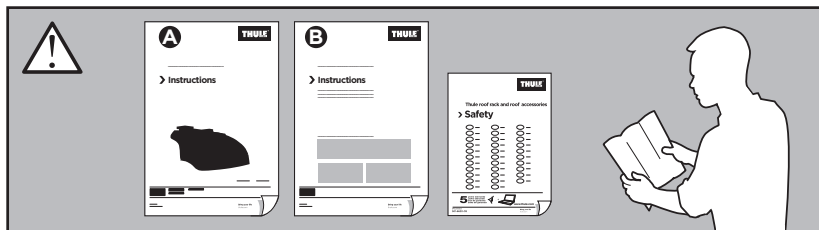

# > Instructions

**MERCEDES A-Class (W177), 5-dr Hatchback, 18-**

This kit is only for vehicles with fixpoint mounting.

ISO 11154-E

183173

C.20180705  
509-3173-01

Bring your life  
thule.com

**2** A