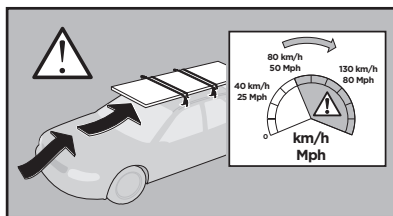

# > Instructions

**MERCEDES A-Class (W177), 5-dr Hatchback, 18-**

This kit is only for vehicles with fixpoint mounting.

ISO 11154-E

183173

C.20180705  
509-3173-01

Bring your life  
thule.com

**2** A