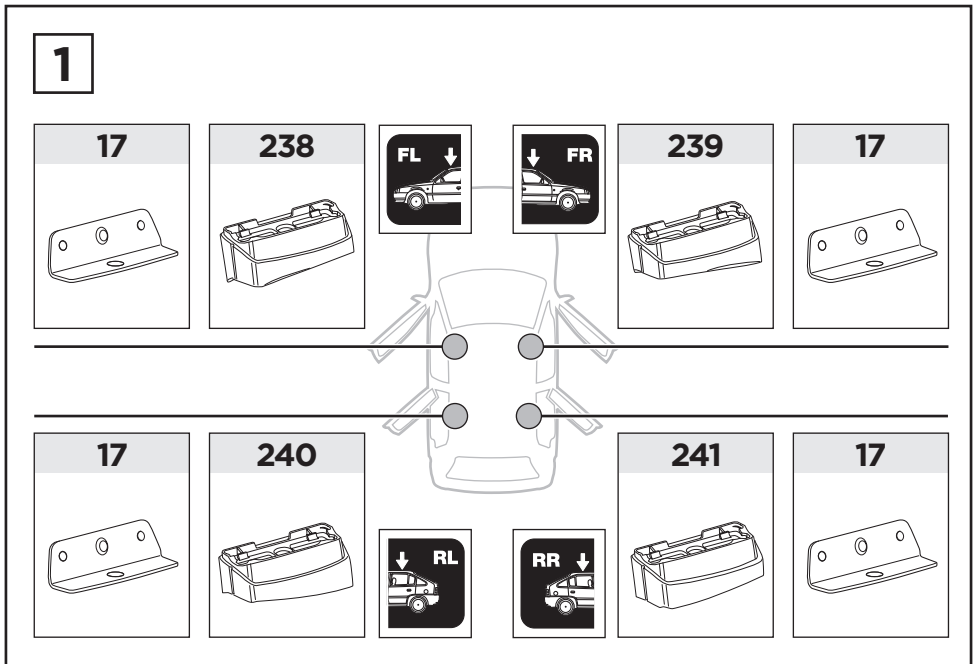

# > Instructions

**MERCEDES A-Class (W177), 5-dr Hatchback, 18-**

This kit is only for vehicles with fixpoint mounting.

ISO 11154-E

183173

C.20180705  
509-3173-01

Bring your life  
thule.com

**2** A