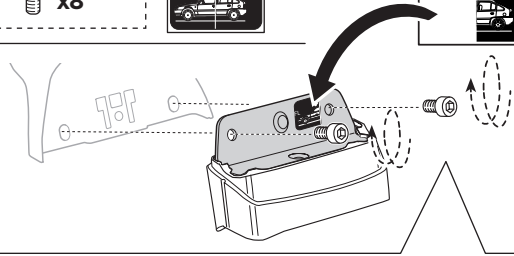

B

EN Only a few turns
DE Nur wenige Umdrehungen
FR Quelques tours uniquement
NL Slechts enkele slagen
IT Solo qualche giro
ES Sólo algunas vueltas
PT Apenas algumas voltas
SV Endast några varv
DK Kun nogle få omgange
NO Bare noen få omdreinger
FI Vain muutama kierros

ET Ainult mõni pööre
LV Tikai daži apgriezieni
LT Tik keli pasukimai
PL Wystarczy kilka obrotów
RU Только несколько оборотов
UK Лише декілька обертів
BG Само няколко завъртания
CS Pouze několik otáček
SK Len niekoľko otáčok
SL Le nekaj obratov
HR/BIH Samo nekoliko okreta

RO Doar câteva rotiri
HU Csak néhány fordítás
EL Μόνο λίγες περιστροφές
TR Yalnızca birkaç tur

بعض دورات فقط **AR**
רק מספר סיבובים **HE**

ZH 仅几圈
JA 2～3回転のみ
KO 몇 번만 돌리면 됨
TH เพียงสองสามรอบ

3

01 x2

02 x2