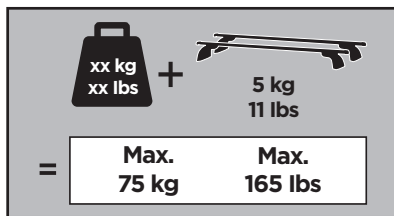

# > Instructions

**MERCEDES A-Class (W177), 5-dr Hatchback, 18-**

This kit is only for vehicles with fixpoint mounting.

ISO 11154-E

183173

C.20180705  
509-3173-01

Bring your life  
thule.com

**2** A