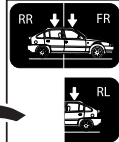

- **EN** Only a few turns
- **DE** Nur wenige Umdrehungen
- **FR** Quelques tours uniquement
- **NL** Slechts enkele slagen
- **IT** Solo qualche giro
- **ES** Sólo algunas vueltas
- **PT** Apenas algumas voltas
- **SV** Endast några varv
- **DK** Kun nogle få omgange
- **NO** Bare noen få omdreinger
- **FI** Vain muutama kierros

- **ET** Ainult mõni pööre
- **LV** Tikai daži apgriezieni
- **LT** Tik keli pasukimai
- **PL** Wystarczy kilka obrotów
- **RU** Только несколько оборотов
- **UK** Лише декілька обертів
- **BG** Само няколко завъртания
- **CS** Pouze několik otáček
- **SK** Len niekoľko otáčok
- **SL** Le nekaj obratov
- **HR/BIH** Samo nekoliko okreta

- **RO** Doar câteva rotiri
- **HU** Csak néhány fordítás
- **EL** Μόνο λίγες περιστροφές
- **TR** Yalnızca birkaç tur
- **AR** بعض دورات فقط
- **HE** רק מספר סיבובים
- **ZH** 仅几圈
- **JA** 2～3回転のみ
- **KO** 몇 번만 돌리면 됨
- **TH** □□□□□□□□□□□□

3