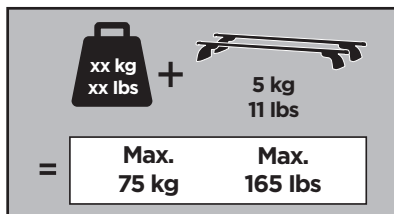

Thule XT Kit 3173

> Instructions

MERCEDES A-Class (W177), 5-dr Hatchback, 18-
MERCEDES B-Class (W247), 5-dr Hatchback, 19-
MERCEDES CLA Shooting Brake (X118), 5-dr Estate, 20-

This kit is only for vehicles with fixpoint mounting.