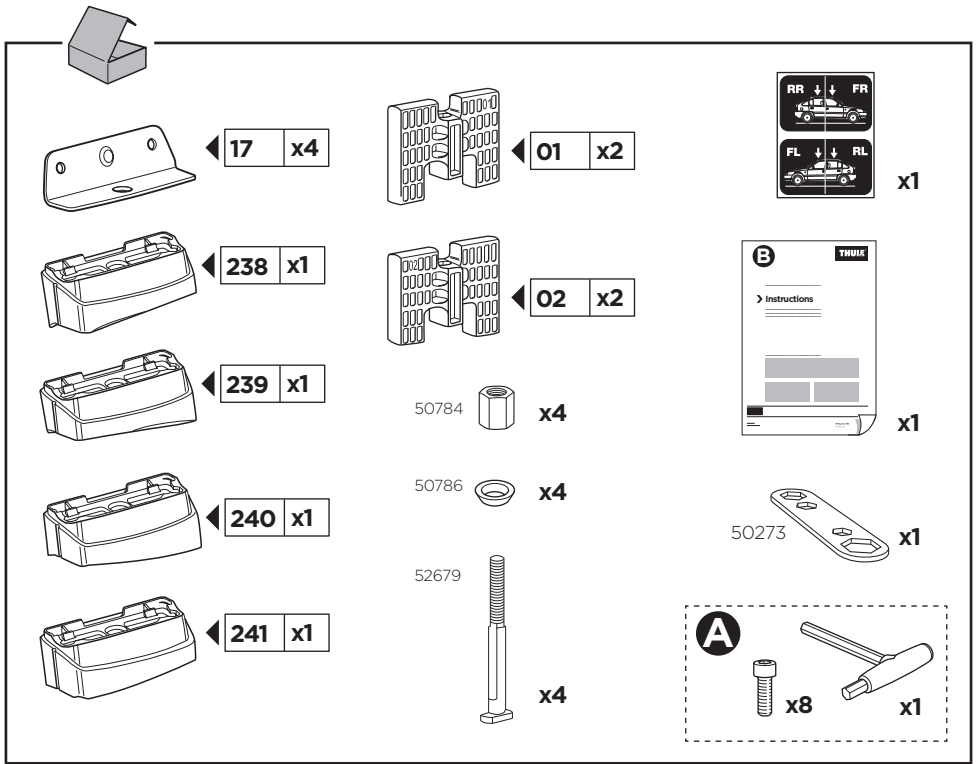

# > Instructions

**MERCEDES A-Class (W177), 5-dr Hatchback, 18-**

This kit is only for vehicles with fixpoint mounting.

ISO 11154-E

183173

C.20180705  
509-3173-01

Bring your life  
thule.com

**2** A