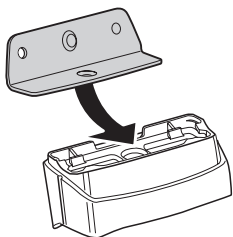

# > Instructions

**MERCEDES A-Class (W177), 5-dr Hatchback, 18-**

This kit is only for vehicles with fixpoint mounting.

ISO 11154-E

183173

C.20180705  
509-3173-01

Bring your life  
thule.com

**2** A