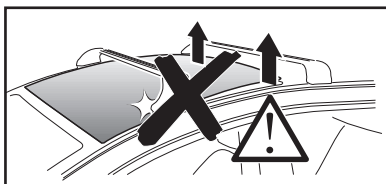

# > Instructions

**MERCEDES A-Class (W177), 5-dr Hatchback, 18-**

This kit is only for vehicles with fixpoint mounting.

ISO 11154-E

183173

C.20180705  
509-3173-01

Bring your life  
thule.com

**2** A