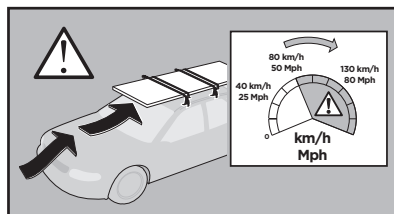

# > Instructions

HYUNDAI i30, 5-dr Hatchback, 17-

This kit is only for vehicles with fixpoint mounting.

ISO 11154-E

183170  
C.20170411  
509-3170-01

Bring your life  
thule.com

◀ **04** x4

◀ **234** x1