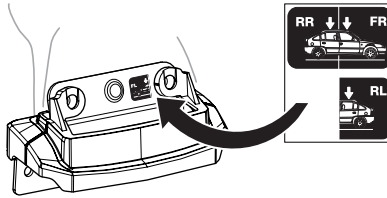

4

x1

5

x8

x1

A

B

C

6 Nm

x8

x1

6

6 Nm

A

x1