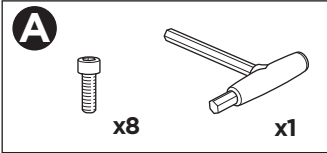

14 x4

50435 x8

58 x4

52376 x1

1