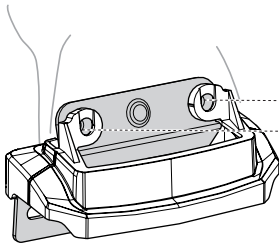

2

A

B

3

EN Only a few turns
DE Nur wenige Umdrehungen
FR Quelques tours uniquement
NL Slechts enkele slagen
IT Solo qualche giro
ES Sólo algunas vueltas
PT Noções básicas
SV Endast några varv
DK Kun nogle få omgange
NE Bare noen få omdreininger
FI Vain muutama kierros
ET Ainult mõni pööre
LV Tikai dažī apgriezieni
LT Tik keli pasukimai
PL Wystarczy kilka obrotów
RU Только несколько оборотов

UK Лише декілька обертів
BG Само няколко завъртания
CS Pouze několik otáček
SK Len niekoľko otáčok
SL Le nekaj obratov
HR/BiH Samo nekoliko okreta
RO Doar câteva rotiri
HU Csak néhány fordítás
EL Μόνο λίγες περιστροφές
TR Yalnızca birkaç tur

AR بعض دورات فقط
HE רק מספר סיבובים

ZH 仅几圈
JA 2～3回転のみ
KO 몇 번만 돌리면 됨
TH เพียงสองสามรอบ