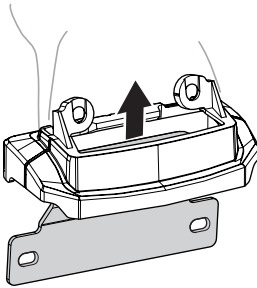

2

A

B

3

EN Only a few turns
DE Nur wenige Umdrehungen
FR Quelques tours uniquement
NL Slechts enkele slagen
IT Solo qualche giro
ES Sólo algunas vueltas
PT Noções básicas
SV Endast några varv
DK Kun nogle få omgange
NE Bare noen få omdreininger
FI Vain muutama kierros
ET Ainult mõni pööre
LV Tikai dažī apgriezieni
LT Tik keli pasukimai
PL Wystarczy kilka obrotów
RU Только несколько оборотов

UK Лише декілька обертів
BG Само няколко завъртания
CS Pouze několik otáček
SK Len niekoľko otáčok
SL Le nekaj obratov
HR/BiH Samo nekoliko okreta
RO Doar câteva rotiri
HU Csak néhány fordítás
EL Μόνο λίγες περιστροφές
TR Yalnızca birkaç tur

AR بعض دورات فقط
HE רק מספר סיבובים

ZH 仅几圈
JA 2～3回転のみ
KO 몇 번만 돌리면 됨
TH เพียงสองสามรอบ