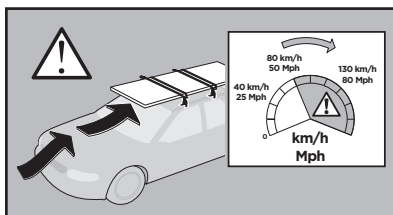

Thule XT Kit 3159

> Instructions

MERCEDES GLC, 4-dr Coupé, 17-

This kit is only for vehicles with fixpoint mounting.

ISO 11154-E

183159

C.20170921
509-3159-02

Bring your life
thule.com