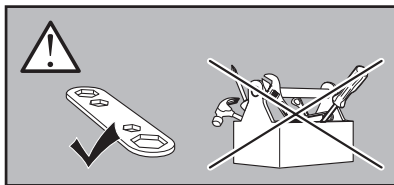

Thule XT Kit 3159

> Instructions

MERCEDES GLC, 4-dr Coupé, 17-

This kit is only for vehicles with fixpoint mounting.

ISO 11154-E

183159

C.20170921
509-3159-02

Bring your life
thule.com