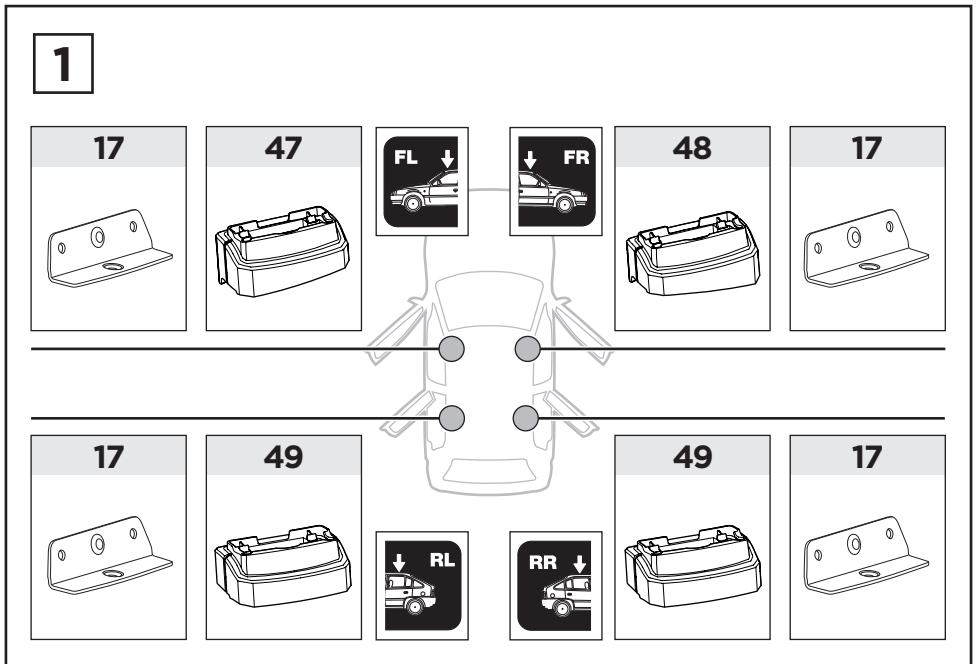

Thule XT Kit 3159

> Instructions

MERCEDES GLC, 4-dr Coupé, 17-

This kit is only for vehicles with fixpoint mounting.

ISO 11154-E

183159

C.20170921
509-3159-02

Bring your life
thule.com