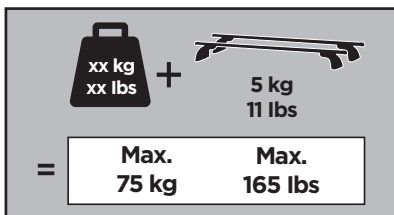

Thule XT Kit 3159

> Instructions

MERCEDES GLC, 4-dr Coupé, 17-

This kit is only for vehicles with fixpoint mounting.

ISO 11154-E

183159

C.20170921
509-3159-02

Bring your life
thule.com