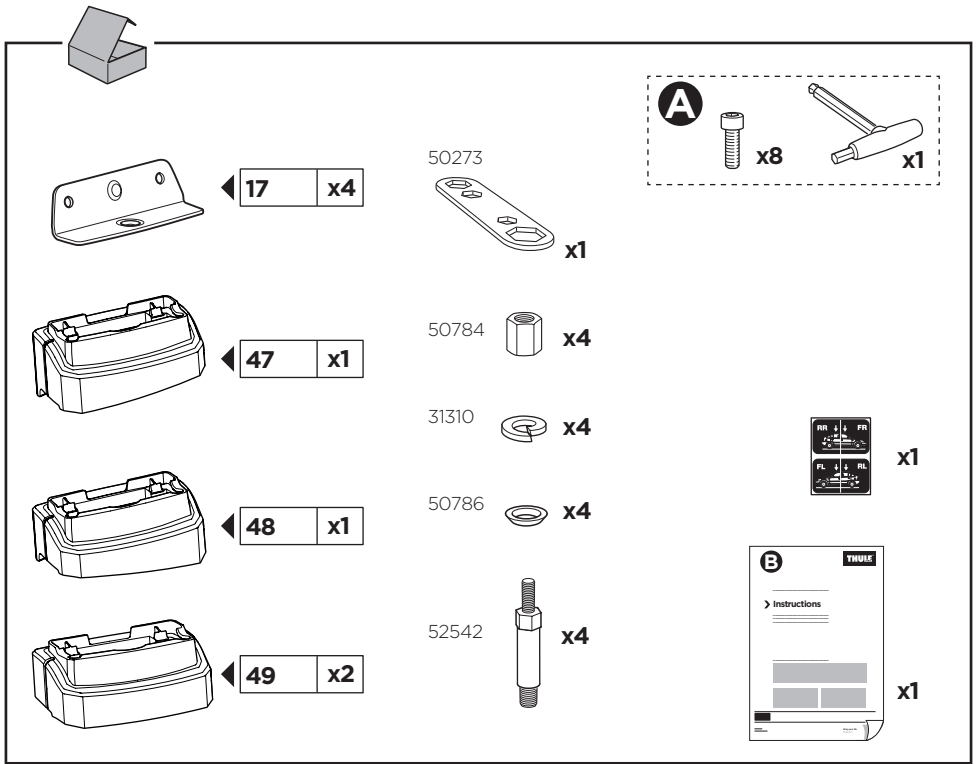

Thule XT Kit 3159

> Instructions

MERCEDES GLC, 4-dr Coupé, 17-

This kit is only for vehicles with fixpoint mounting.

ISO 11154-E

183159

C.20170921
509-3159-02

Bring your life
thule.com