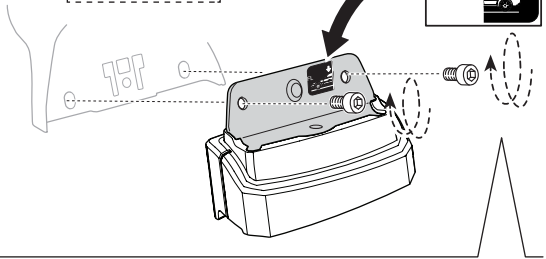

2

A

B

EN Only a few turns
DE Nur wenige Umdrehungen
FR Quelques tours uniquement
NL Slechts enkele slagen
IT Solo qualche giro
ES Sólo algunas vueltas
PT Apenas algumas voltas
SV Endast några varv
DK Kun nogle få omgange
NO Bare noen få omdreininger
FI Vain muutama kierros

ET Ainult mõni pööre
LV Tikai dažī apgriezieni
LT Tik keli pasukimai
PL Wystarczy kilka obrotów
RU Только несколько оборотов
UK Лише декілька обертів
BG Само няколко завъртания
CS Pouze několik otáček
SK Len niekoľko otáčok
SL Le nekaj obratov
HR/BiH Samo nekoliko okreta

RO Doar câteva rotiri
HU Csak néhány fordítás
EL Μόνο λίγες περιστροφές
TR Yalnızca birkaç tur

بعض دورات فقط **AR**

רק מספר סיבובים **HE**

ZH 仅几圈

JA 2～3回転のみ

KO 몇 번만 돌리면 됨

TH เพียงสองสามรอบ

3

x4

x4

x4

x4

A

C

B

x1

6 Nm