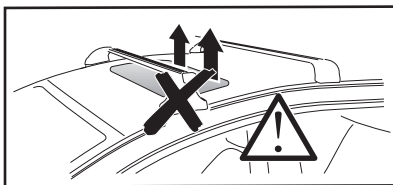

Thule XT Kit 3159

> Instructions

MERCEDES GLC, 4-dr Coupé, 17-

This kit is only for vehicles with fixpoint mounting.

ISO 11154-E

183159

C.20170921
509-3159-02

Bring your life
thule.com