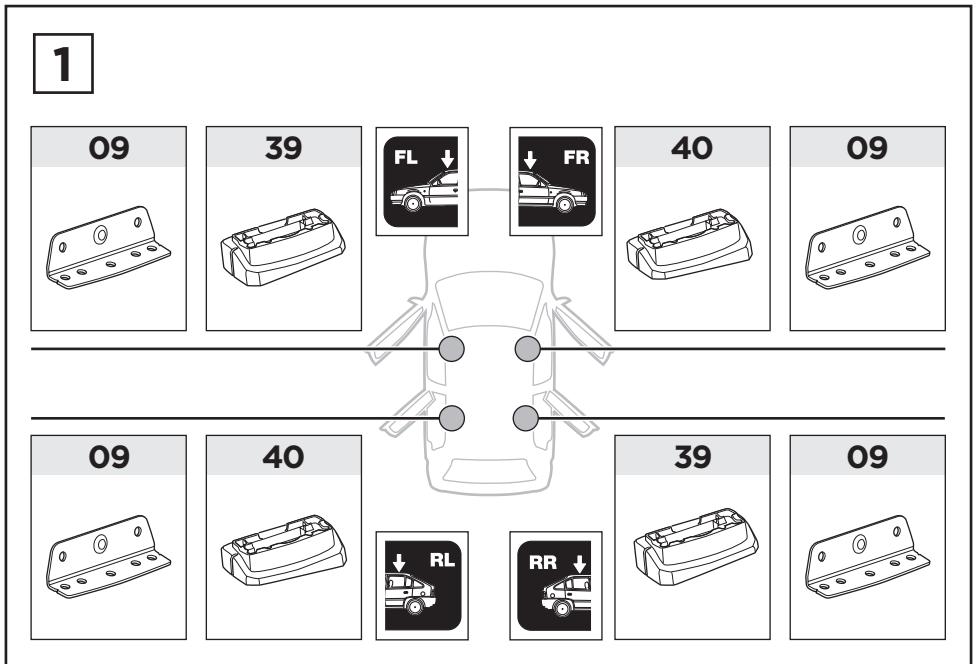

Thule XT Kit 3153

> Instructions

TESLA Model S, 5-dr Hatchback, 16-

This kit is only for vehicles with fixpoint mounting.

ISO 11154-E

183153

C.20151207
509-3153-01

Bring your life
thule.com