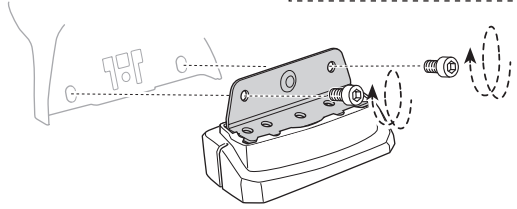

2

A

B

A

EN Only a few turns
DE Nur wenige Umdrehungen
FR Quelques tours uniquement
NL Slechts enkele slagen
IT Solo qualche giro
ES Sólo algunas vueltas
PT Apenas algumas voltas
SV Endast några varv
DK Kun nogle få omgange
NO Bare noen få omdreininger
FI Vain muutama kierros

ET Ainult mõni pööre
LV Tikai daži apgriezieni
LT Tik keli pasukimai
PL Wystarczy kilka obrotów
RU Только несколько оборотов
UK Лише декілька обертів
BG Само няколко завъртания
CS Pouze několik otáček
SK Len niekoľko otáčok
SL Le nekaj obratov
HR/BIH Samo nekoliko okreta

RO Doar câteva rotiri
HU Csak néhány fordítás
EL Μόνο λίγες περιστροφές
TR Yalnızca birkaç tur

بعض دورات فقط **AR**

רק מספר סיבובים **HE**

ZH 仅几圈
JA 2～3回転のみ
KO 몇 번만 돌리면 됨
TH เพียงสองสามรอบ

3

x1