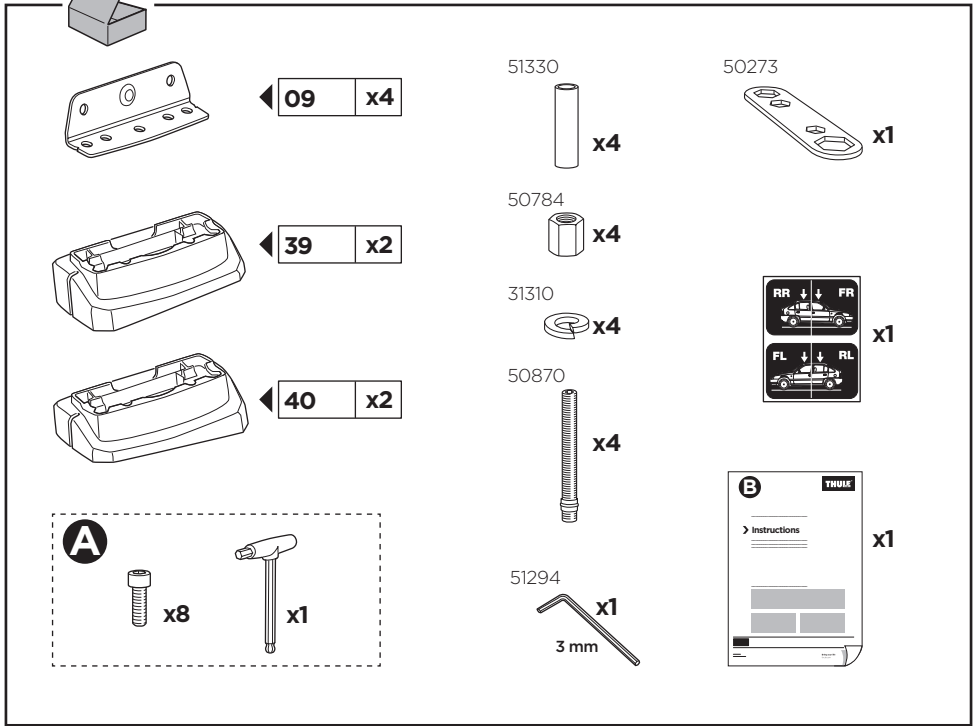

Thule XT Kit 3153

> Instructions

TESLA Model S, 5-dr Hatchback, 16-

This kit is only for vehicles with fixpoint mounting.

ISO 11154-E

183153

C.20151207
509-3153-01

Bring your life
thule.com