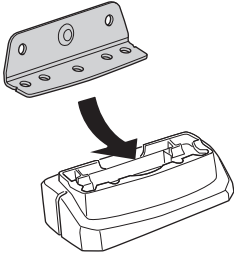

2

A

B

A

EN Only a few turns
DE Nur wenige Umdrehungen
FR Quelques tours uniquement
NL Slechts enkele slagen
IT Solo qualche giro
ES Sólo algunas vueltas
PT Apenas algumas voltas
SV Endast några varv
DK Kun nogle få omgange
NO Bare noen få omdreininger
FI Vain muutama kierros

ET Ainult mõni pööre
LV Tikai daži apgriezieni
LT Tik keli pasukimai
PL Wystarczy kilka obrotów
RU Только несколько оборотов
UK Лише декілька обертів
BG Само няколко завъртания
CS Pouze několik otáček
SK Len niekoľko otáčok
SL Le nekaj obratov
HR/BIH Samo nekoliko okreta

RO Doar câteva rotiri
HU Csak néhány fordítás
EL Μόνο λίγες περιστροφές
TR Yalnızca birkaç tur

بعض دورات فقط **AR**

רק מספר סיבובים **HE**

ZH 仅几圈
JA 2～3回転のみ
KO 몇 번만 돌리면 됨
TH เพียงสองสามรอบ

3

x1