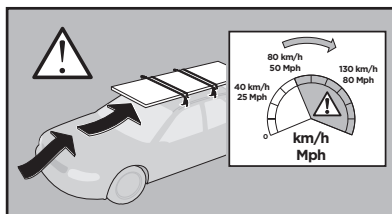

Thule XT Kit 3153

> Instructions

TESLA Model S, 5-dr Hatchback, 16-

This kit is only for vehicles with fixpoint mounting.

ISO 11154-E

183153

C.20151207
509-3153-01

Bring your life
thule.com