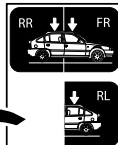

EN Only a few turns
DE Nur wenige Umdrehungen
FR Quelques tours uniquement
NL Slechts enkele slagen
IT Solo qualche giro
ES Sólo algunas vueltas
PT Apenas algumas voltas
SV Endast några varv
DK Kun nogle få omgange
NO Bare noen få omdreinger
FI Vain muutama kierros

ET Ainult mõni pööre
LV Tikai daži apgriezieni
LT Tik keli pasukimai
PL Wystarczy kilka obrotów
RU Только несколько оборотов
UK Лише декілька обертів
BG Само няколко завъртания
CS Pouze několik otáček
SK Len niekoľko otáčok
SL Le nekaj obratov
HR/BIH Samo nekoliko okreta

RO Doar câteva rotiri
HU Csak néhány fordítás
EL Μόνο λίγες περιστροφές
TR Yalnızca birkaç tur

بعض دورات فقط **AR**
רק מספר סיבובים **HE**

ZH 仅几圈
JA 2～3回転のみ
KO 몇 번만 돌리면 됨
TH เพียงสองสามรอบ

3