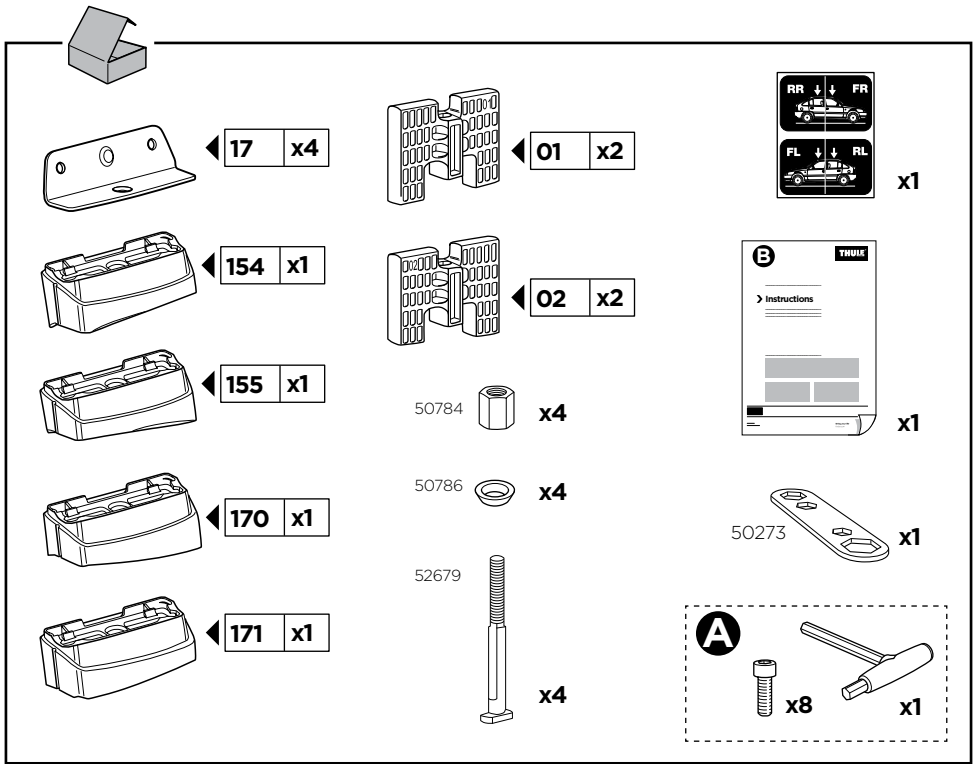

Thule XT Kit 3152

> Instructions

MERCEDES GLE (C292), 4-dr Coupé, 15-

This kit is only for vehicles with fixpoint mounting.

ISO 11154-E

183152

C.20150930
509-3152-01

Bring your life
thule.com