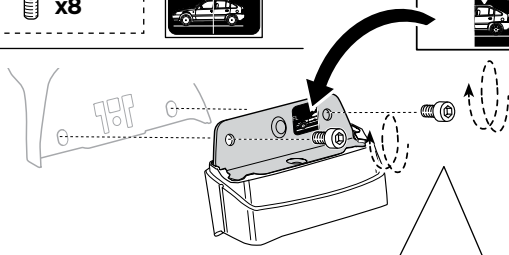

B

A

x1

EN Only a few turns
DE Nur wenige Umdrehungen
FR Quelques tours uniquement
NL Slechts enkele slagen
IT Solo qualche giro
ES Sólo algunas vueltas
PT Apenas algumas voltas
SV Endast några varv
DK Kun nogle få omgange
NO Bare noen få omdreinger
FI Vain muutama kierros

ET Ainult mõni pööre
LV Tikai daži apgriezieni
LT Tik keli pasukimai
PL Wystarczy kilka obrotów
RU Только несколько оборотов
UK Лише декілька обертів
BG Само няколко завъртания
CS Pouze několik otáček
SK Len niekoľko otáčok
SL Le nekaj obratov
HR/BIH Samo nekoliko okreta

RO Doar câteva rotiri
HU Csak néhány fordítás
EL Μόνο λίγες περιστροφές
TR Yalnızca birkaç tur

بعض دورات فقط **AR**
רק מספר סיבובים **HE**

ZH 仅几圈
JA 2～3回転のみ
KO 몇 번만 돌리면 됨
TH เพียงสองสามรอบ

3

01 x2

02 x2