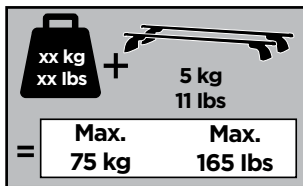

Thule XT Kit 3136

> Instructions

MERCEDES C-Class (W205), 4-dr Sedan, 14-

MERCEDES C-Class, 2-dr Coupé, 16-

This kit is only for vehicles with fixpoint.