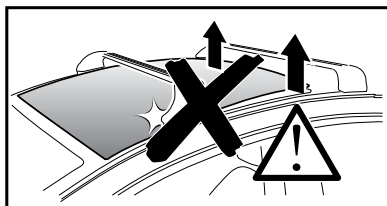

Thule XT Kit 3136

> Instructions

MERCEDES C-Class (W205), 4-dr Sedan, 14-

MERCEDES C-Class, 2-dr Coupé, 16-

This kit is only for vehicles with fixpoint.

ISO 11154-E

183136

C.20160115
509-3136-03