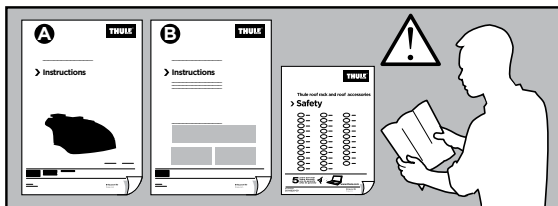

Thule XT Kit 3136

> Instructions

MERCEDES C-Class (W205), 4-dr Sedan, 14-

MERCEDES C-Class, 2-dr Coupé, 16-

This kit is only for vehicles with fixpoint.

ISO 11154-E

183136

C.20160115
509-3136-03