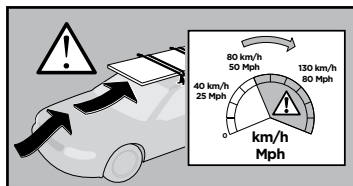

Thule XT Kit 3136

> Instructions

MERCEDES C-Class (W205), 4-dr Sedan, 14-

MERCEDES C-Class, 2-dr Coupé, 16-

This kit is only for vehicles with fixpoint.

ISO 11154-E

183136

C.20160115
509-3136-03