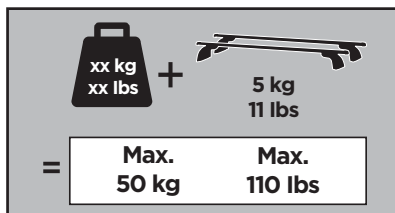

Thule XT Kit 3134

> Instructions

TOYOTA Highlander, 5-dr SUV, 14-

TOYOTA Kluger, 5-dr SUV, 14-

This kit is only for vehicles with fixpoint mounting.

ISO 11154-E

183134

C.20141106
509-3134-01