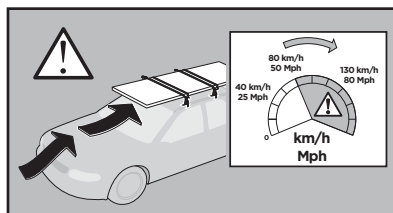

Thule XT Kit 3134

> Instructions

TOYOTA Highlander, 5-dr SUV, 14-

TOYOTA Kluger, 5-dr SUV, 14-

This kit is only for vehicles with fixpoint mounting.

ISO 11154-E

183134

C.20141106
509-3134-01