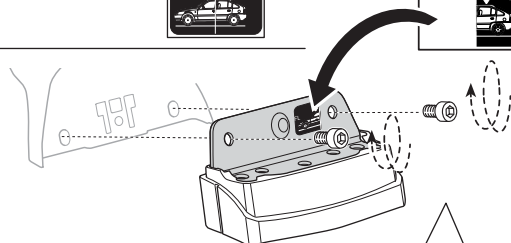

2 A

B A 16 mm x8

EN Only a few turns	ET Ainult mõni pööre	RO Doar câteva rotiri	
DE Nur wenige Umdrehungen	LV Tikai daži apgriezieni	HU Csak néhány fordítás	
FR Quelques tours uniquement	LT Tik keli pasukimai	EL Μόνο λίγες περιστροφές	
NL Slechts enkele slagen	PL Wystarczy kilka obrotów	TR Yalnızca birkaç tur	
IT Solo qualche giro	RU Только несколько оборотов		AR بعض دورات فقط
ES Sólo algunas vueltas	UK Лише декілька обертів		HE רק מספר סיבובים
PT Noções básicas	BG Само няколко завъртания	ZH 仅几圈	
SV Endast några varv	CS Pouze několik otáček	JA 2～3回転のみ	
DK Kun nogle få omgange	SK Len niekoľko otáčok	KO 몇 번만 돌리면 됨	
NO Bare noen få omdreininger	SL Le nekaj obratov	TH เพียงสองสามรอบ	
FI Vain muutama kierros	HR/BiH Samo nekoliko okreta		

3