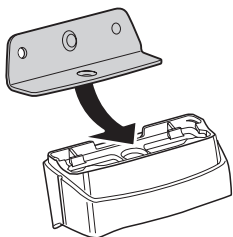

2 A

B A 16 mm x8

EN Only a few turns

DE Nur wenige Umdrehungen

FR Quelques tours uniquement

NL Slechts enkele slagen

IT Solo qualche giro

ES Sólo algunas vueltas

PT Noções básicas

SV Endast några varv

DK Kun nogle få omgange

NE Bare noen få omdreinger

FI Vain muutama kierros

ET Ainult mõni pööre

LV Tikai daži apgriezieni

LT Tik keli pasukimai

PL Wystarczy kilka obrotów

RU Только несколько оборотов

UK Лише декілька обертів

BG Само няколко завъртания

CS Pouze několik otáček

SK Len niekoľko otáčok

SL Le nekaj obratov

HR/BiH Samo nekoliko okreta

RO Doar câteva rotiri

HU Csak néhány fordítás

EL Μόνο λίγες περιστροφές

TR Yalnızca birkaç tur

AR بعض دورات فقط

HE רק מספר סיבובים

ZH 仅几圈

JA 2～3回転のみ

KO 몇 번만 돌리면 됨

TH เพียงสองสามรอบ

3

01 x1

02 x1

05 x1

06 x1