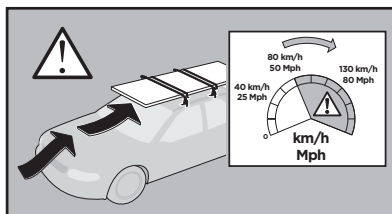

Thule XT Kit 3125

> Instructions

MERCEDES CLA-Class (C117), 4-dr Sedan, 13-

This kit is only for vehicles with fixpoint mounting.

ISO 11154-E

183125

C.20130910
509-3125-01

Bring your life
thule.com