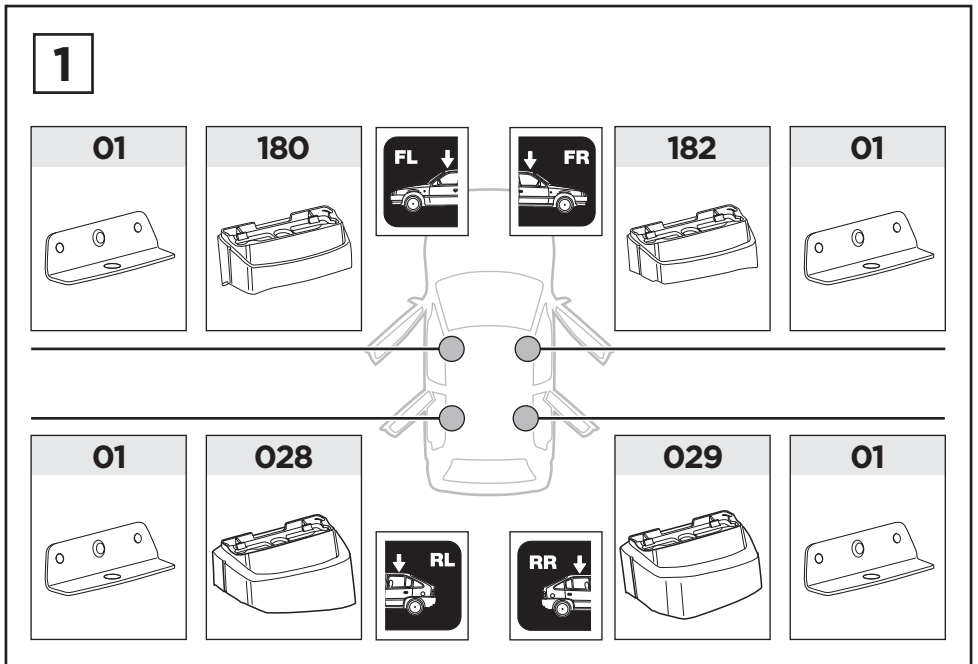

Thule XT Kit 3125

> Instructions

MERCEDES CLA-Class (C117), 4-dr Sedan, 13-

This kit is only for vehicles with fixpoint mounting.

ISO 11154-E

183125

C.20130910
509-3125-01

Bring your life
thule.com

01 x1

02 x1

05 x1

06 x1