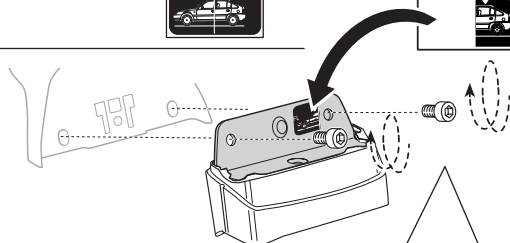

2 A

B A 16 mm x8

EN Only a few turns

DE Nur wenige Umdrehungen

FR Quelques tours uniquement

NL Slechts enkele slagen

IT Solo qualche giro

ES Sólo algunas vueltas

PT Noções básicas

SV Endast några varv

DK Kun nogle få omgange

NE Bare noen få omdreinger

FI Vain muutama kierros

ET Ainult mõni pööre

LV Tikai daži apgriezieni

LT Tik keli pasukimai

PL Wystarczy kilka obrotów

RU Только несколько оборотов

UK Лише декілька обертів

BG Само няколко завъртания

CS Pouze několik otáček

SK Len niekoľko otáčok

SL Le nekaj obratov

HR/BiH Samo nekoliko okreta

RO Doar câteva rotiri

HU Csak néhány fordítás

EL Μόνο λίγες περιστροφές

TR Yalnızca birkaç tur

AR بعض دورات فقط

HE רק מספר סיבובים

ZH 仅几圈

JA 2～3回転のみ

KO 몇 번만 돌리면 됨

TH เพียงสองสามรอบ

3

01 x1

02 x1

05 x1

06 x1