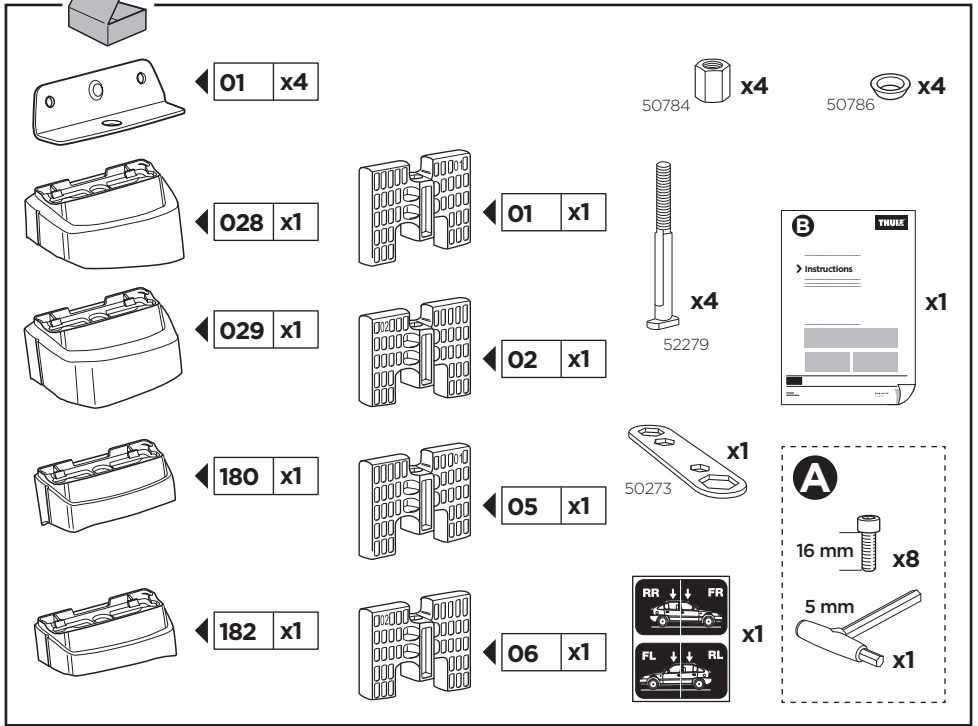

Thule XT Kit 3125

> Instructions

MERCEDES CLA-Class (C117), 4-dr Sedan, 13-

This kit is only for vehicles with fixpoint mounting.

ISO 11154-E

183125

C.20130910
509-3125-01

Bring your life
thule.com

01 x1

02 x1

05 x1

06 x1