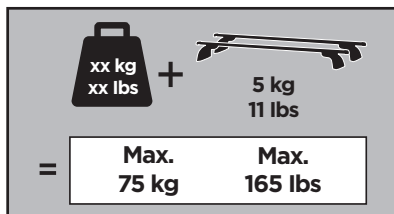

Thule XT Kit 3125

> Instructions

MERCEDES CLA-Class (C117), 4-dr Sedan, 13-

This kit is only for vehicles with fixpoint mounting.

ISO 11154-E

183125

C.20130910
509-3125-01

Bring your life
thule.com