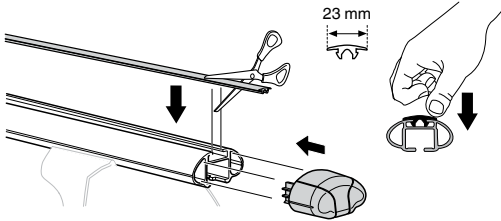

1

753/460R

460