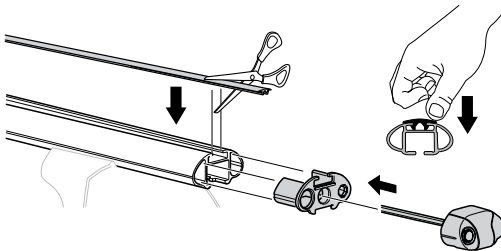

1

753/460R

460