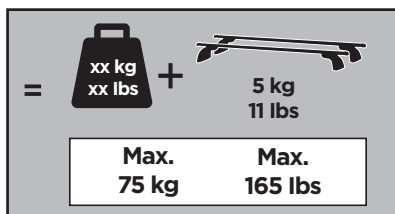

Thule XT Kit 3117

> Instructions

INFINITI Q30, 5-dr Hatchback, 16-

MERCEDES A-Class (W176), 5-dr Hatchback, 12-

MERCEDES CLA Shooting Brake (X117), 5-dr Estate, 15-

This kit is only for vehicles with fixpoint mounting.