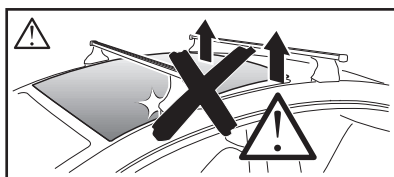

Thule XT Kit 3117

> Instructions

INFINITI Q30, 5-dr Hatchback, 16-

MERCEDES A-Class (W176), 5-dr Hatchback, 12-

MERCEDES CLA Shooting Brake (X117), 5-dr Estate, 15-